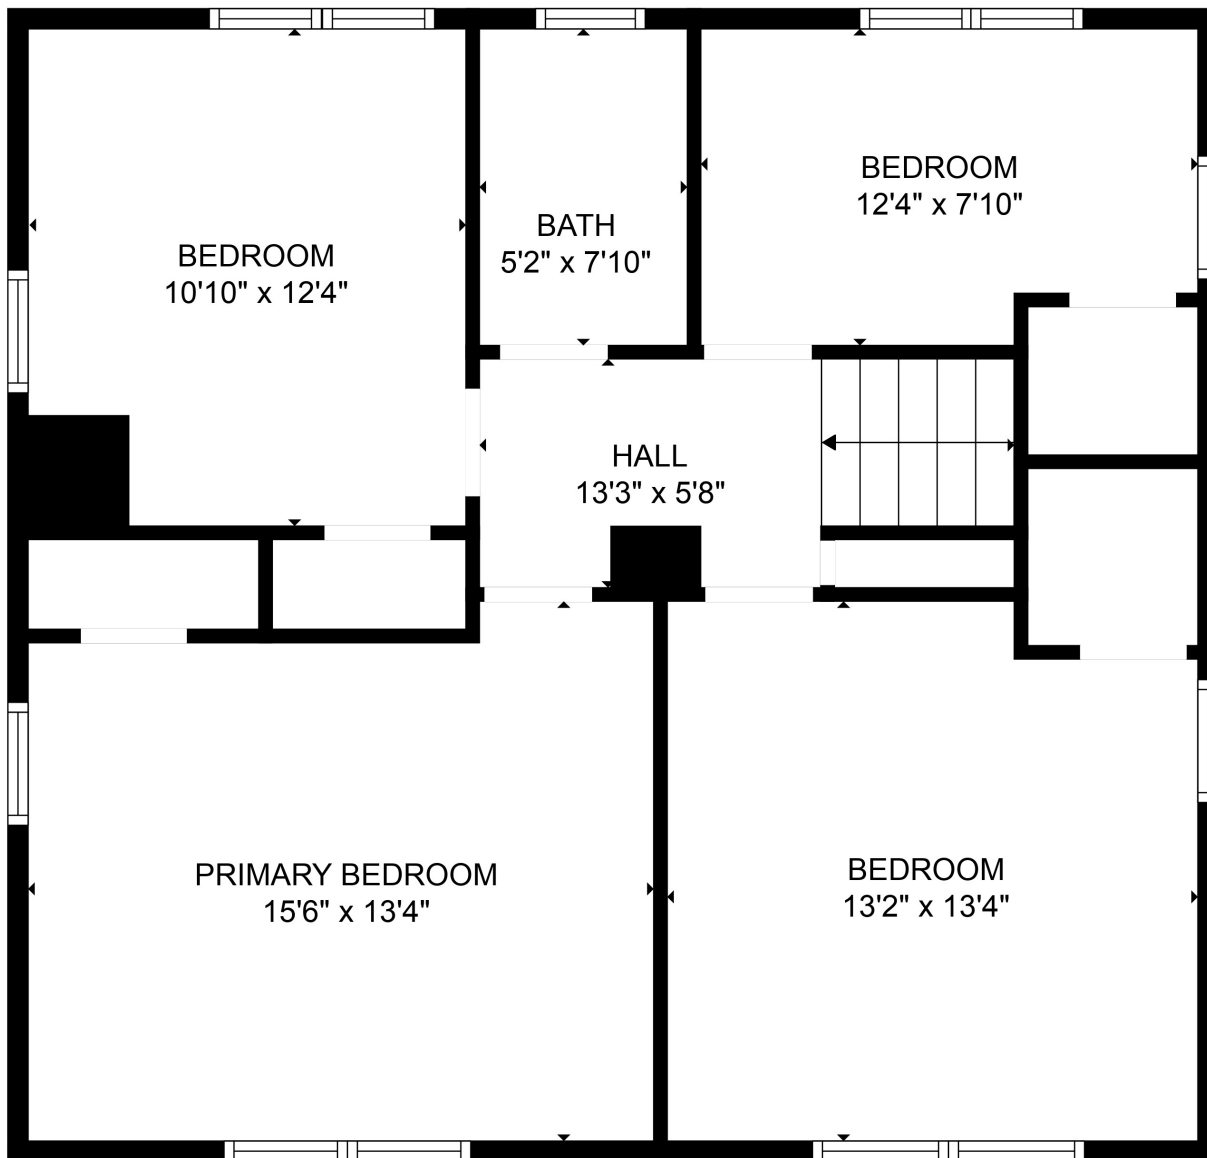

FLOOR 2

FLOOR 3

FLOOR 1

Total scanned area: 2418 sq. ft

SIZES AND DIMENSIONS ARE APPROXIMATE. ACTUAL MAY VARY.

Total scanned area: 2418 sq. ft

SIZES AND DIMENSIONS ARE APPROXIMATE. ACTUAL MAY VARY.

Total scanned area: 2418 sq. ft

SIZES AND DIMENSIONS ARE APPROXIMATE. ACTUAL MAY VARY.

BASEMENT
16'3" x 14'6"

Total scanned area: 2418 sq. ft

SIZES AND DIMENSIONS ARE APPROXIMATE. ACTUAL MAY VARY.