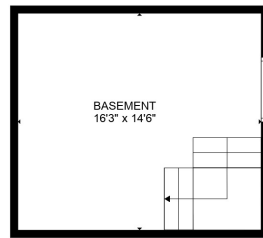

FLOOR 2

FLOOR 3

FLOOR 1

Total scanned area: 2418 sq. ft

SIZES AND DIMENSIONS ARE APPROXIMATE. ACTUAL MAY VARY.

Total scanned area: 2418 sq. ft

SIZES AND DIMENSIONS ARE APPROXIMATE. ACTUAL MAY VARY.

Total scanned area: 2418 sq. ft

SIZES AND DIMENSIONS ARE APPROXIMATE. ACTUAL MAY VARY.

BASEMENT
16'3" x 14'6"

Total scanned area: 2418 sq. ft

SIZES AND DIMENSIONS ARE APPROXIMATE. ACTUAL MAY VARY.