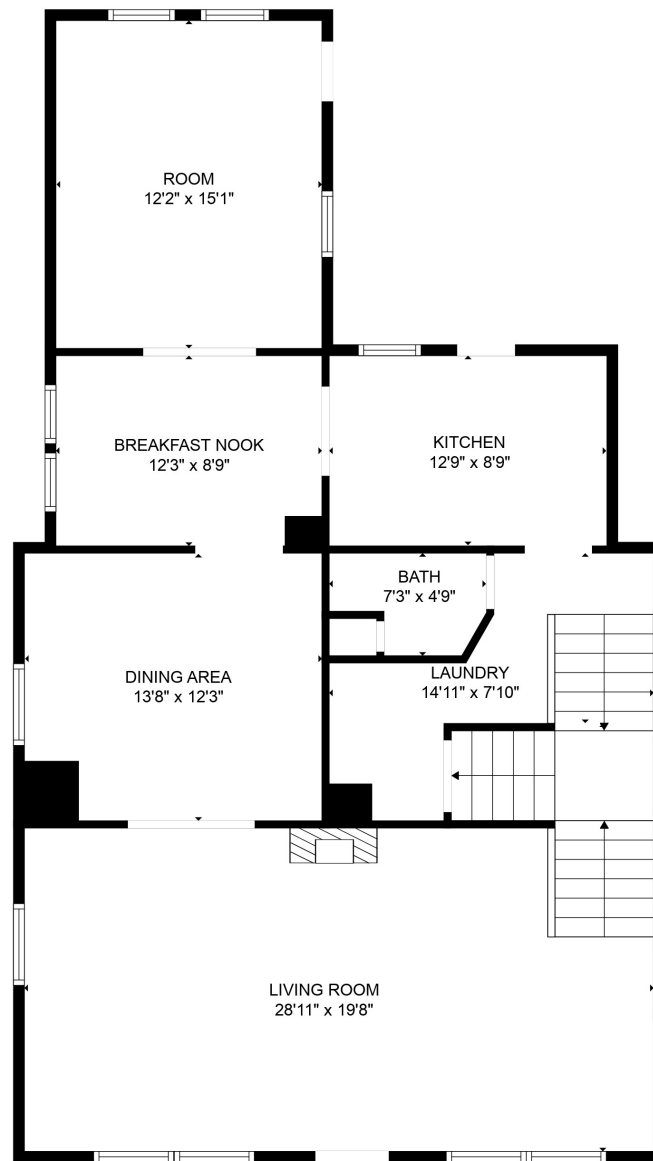

FLOOR 2

FLOOR 3

FLOOR 1

Total scanned area: 2418 sq. ft

SIZES AND DIMENSIONS ARE APPROXIMATE. ACTUAL MAY VARY.

Total scanned area: 2418 sq. ft

SIZES AND DIMENSIONS ARE APPROXIMATE. ACTUAL MAY VARY.

Total scanned area: 2418 sq. ft

SIZES AND DIMENSIONS ARE APPROXIMATE. ACTUAL MAY VARY.

BASEMENT
16'3" x 14'6"

Total scanned area: 2418 sq. ft

SIZES AND DIMENSIONS ARE APPROXIMATE. ACTUAL MAY VARY.