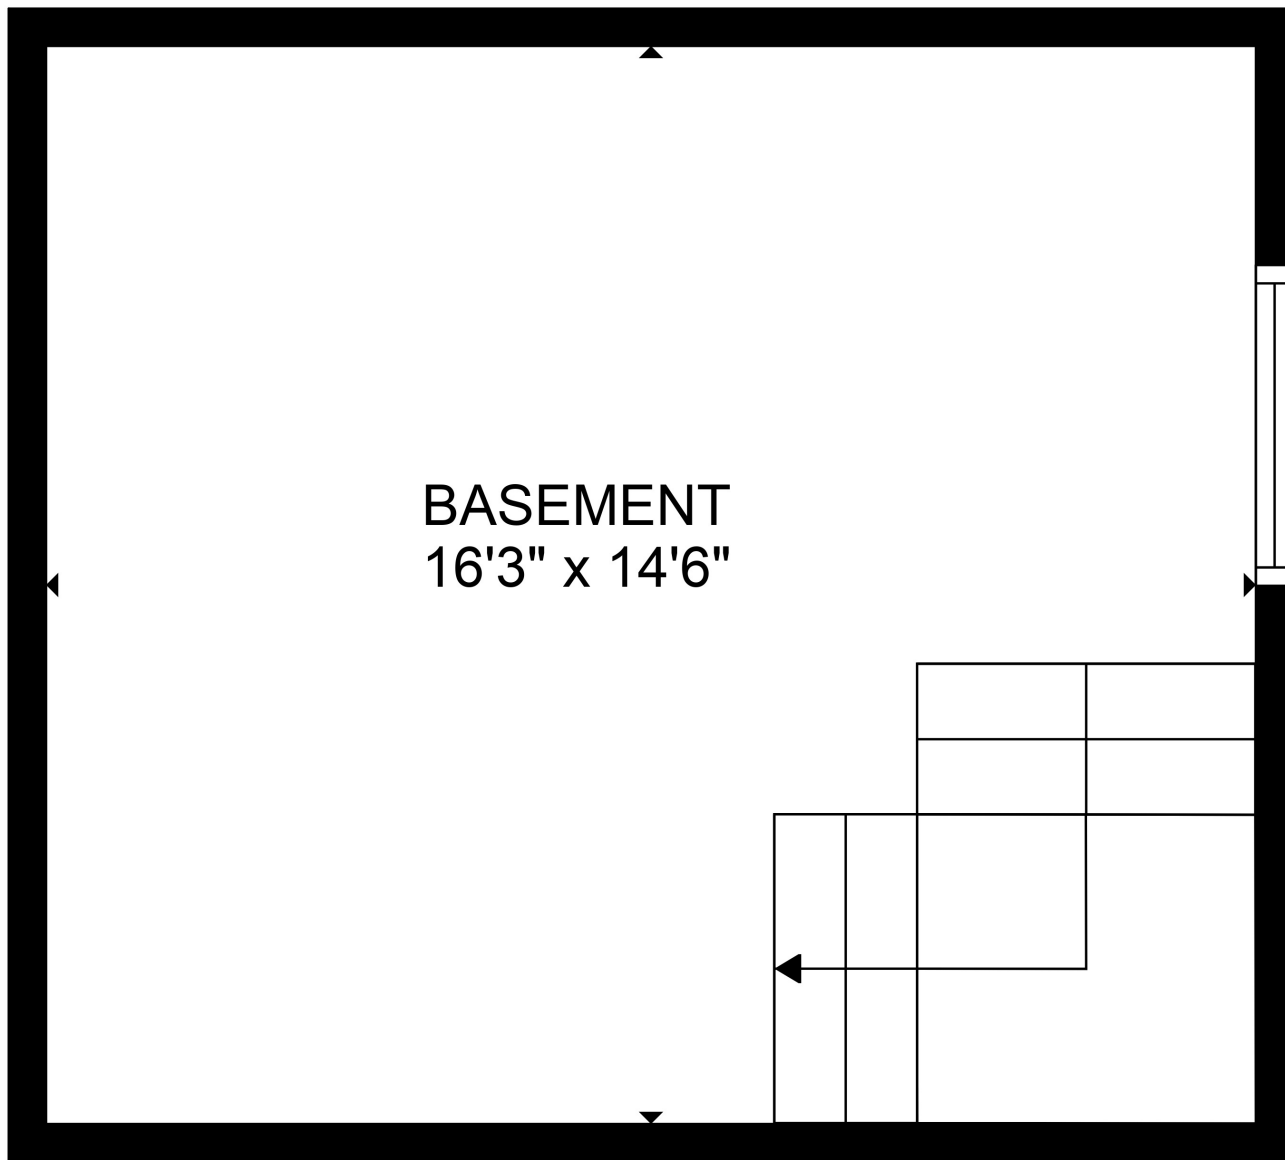

FLOOR 2

FLOOR 3

FLOOR 1

Total scanned area: 2418 sq. ft

SIZES AND DIMENSIONS ARE APPROXIMATE. ACTUAL MAY VARY.

Total scanned area: 2418 sq. ft

SIZES AND DIMENSIONS ARE APPROXIMATE. ACTUAL MAY VARY.

Total scanned area: 2418 sq. ft

SIZES AND DIMENSIONS ARE APPROXIMATE. ACTUAL MAY VARY.

BASEMENT
16'3" x 14'6"

Total scanned area: 2418 sq. ft

SIZES AND DIMENSIONS ARE APPROXIMATE. ACTUAL MAY VARY.