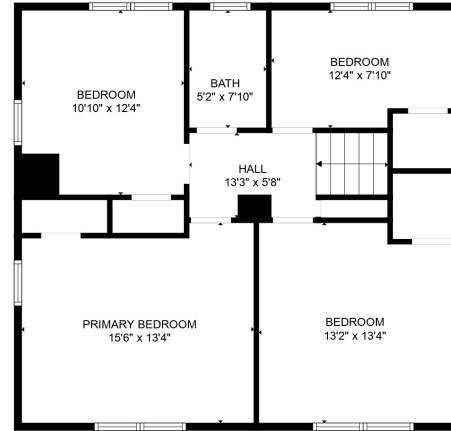

FLOOR 2

FLOOR 3

FLOOR 1

Total scanned area: 2418 sq. ft

SIZES AND DIMENSIONS ARE APPROXIMATE. ACTUAL MAY VARY.

Total scanned area: 2418 sq. ft

SIZES AND DIMENSIONS ARE APPROXIMATE. ACTUAL MAY VARY.

Total scanned area: 2418 sq. ft

SIZES AND DIMENSIONS ARE APPROXIMATE. ACTUAL MAY VARY.

BASEMENT
16'3" x 14'6"

Total scanned area: 2418 sq. ft

SIZES AND DIMENSIONS ARE APPROXIMATE. ACTUAL MAY VARY.