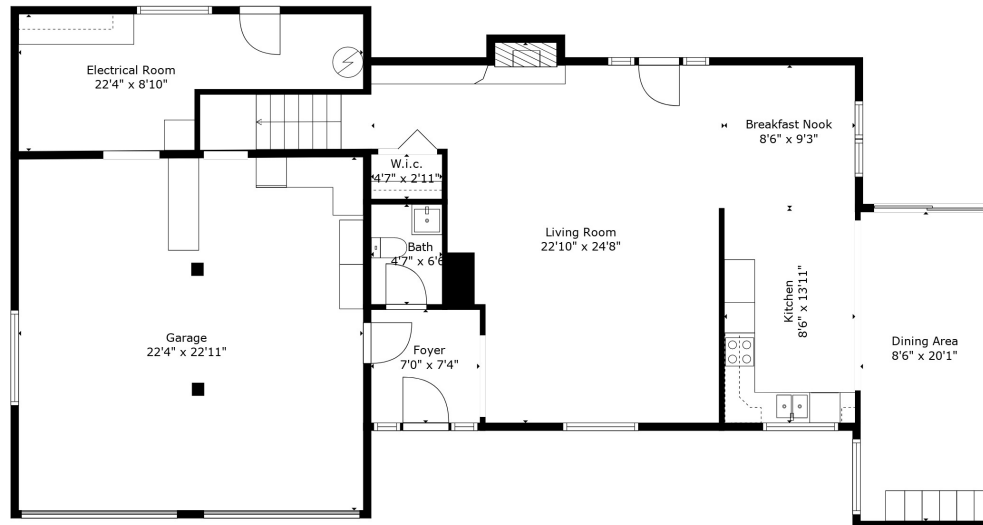

Floor 2

Floor 1

**TOTAL: 1668 sq. ft**  
 FLOOR 1: 949 sq. ft, FLOOR 2: 719 sq. ft  
 EXCLUDED AREAS: GARAGE: 511 sq. ft, ELECTRICAL ROOM: 155 sq. ft, FIREPLACE: 4 sq. ft

Measurements Are Calculated By Cubicasa Technology. Deemed Highly Reliable But Not Guaranteed.

**TOTAL: 1668 sq. ft**

FLOOR 1: 949 sq. ft, FLOOR 2: 719 sq. ft

EXCLUDED AREAS: GARAGE: 511 sq. ft, ELECTRICAL ROOM: 155 sq. ft, FIREPLACE: 4 sq. ft

Measurements Are Calculated By Cubicasa Technology. Deemed Highly Reliable But Not Guaranteed.