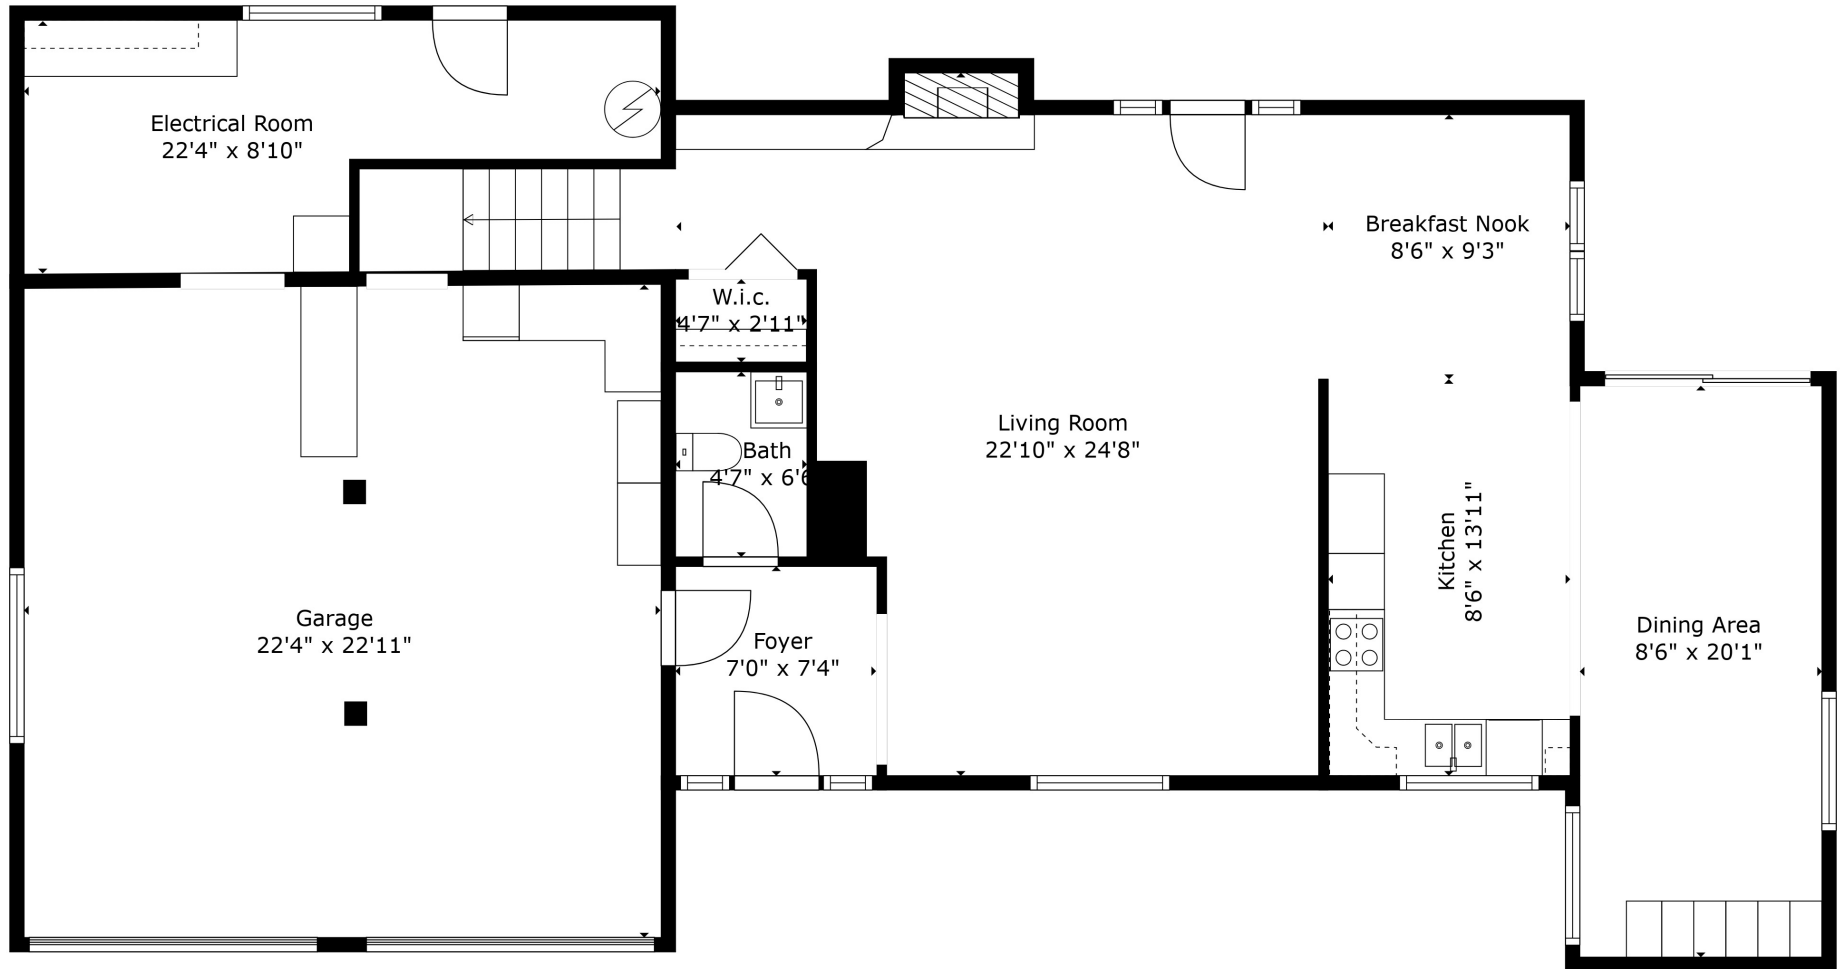

Floor 2

Floor 1

**TOTAL: 1668 sq. ft**  
 FLOOR 1: 949 sq. ft, FLOOR 2: 719 sq. ft  
 EXCLUDED AREAS: GARAGE: 511 sq. ft, ELECTRICAL ROOM: 155 sq. ft, FIREPLACE: 4 sq. ft

Measurements Are Calculated By Cubicasa Technology. Deemed Highly Reliable But Not Guaranteed.

**TOTAL: 1668 sq. ft**

FLOOR 1: 949 sq. ft, FLOOR 2: 719 sq. ft

EXCLUDED AREAS: GARAGE: 511 sq. ft, ELECTRICAL ROOM: 155 sq. ft, FIREPLACE: 4 sq. ft

Measurements Are Calculated By Cubicasa Technology. Deemed Highly Reliable But Not Guaranteed.