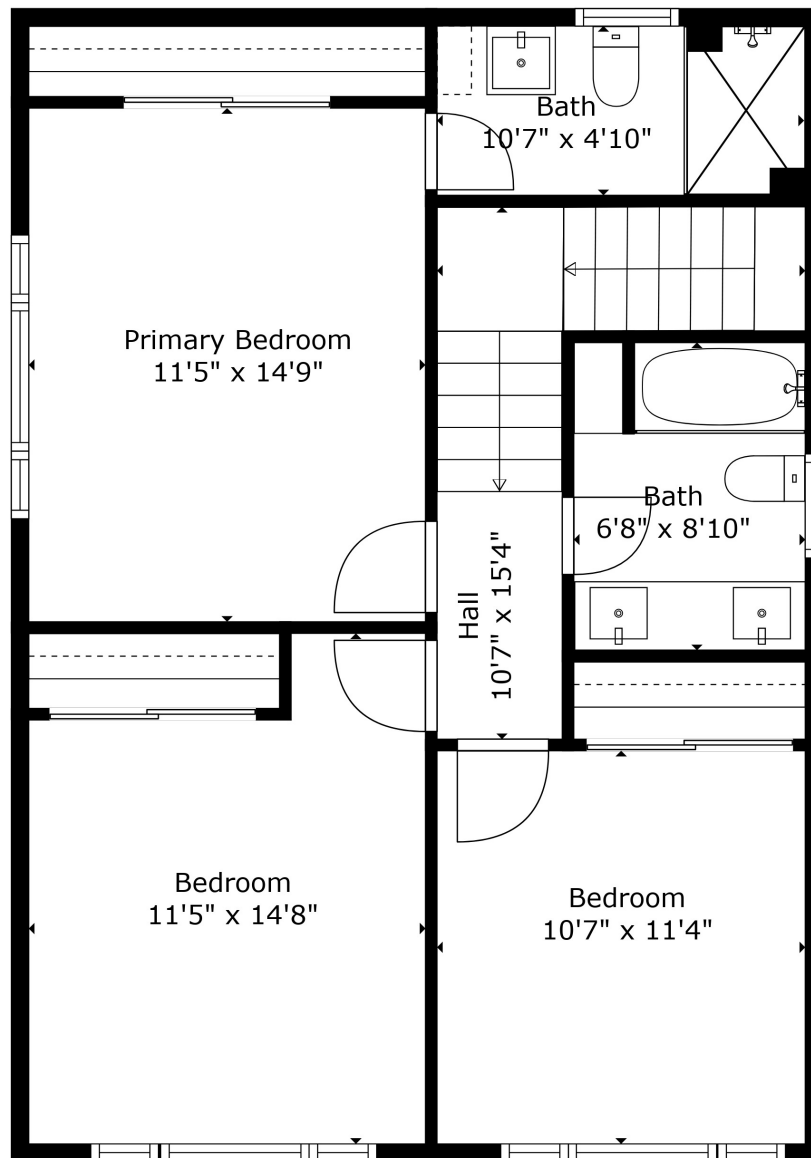

Floor 2

Floor 1

**TOTAL: 1668 sq. ft**  
 FLOOR 1: 949 sq. ft, FLOOR 2: 719 sq. ft  
 EXCLUDED AREAS: GARAGE: 511 sq. ft, ELECTRICAL ROOM: 155 sq. ft, FIREPLACE: 4 sq. ft

Measurements Are Calculated By Cubicasa Technology. Deemed Highly Reliable But Not Guaranteed.

**TOTAL: 1668 sq. ft**

FLOOR 1: 949 sq. ft, FLOOR 2: 719 sq. ft

EXCLUDED AREAS: GARAGE: 511 sq. ft, ELECTRICAL ROOM: 155 sq. ft, FIREPLACE: 4 sq. ft

Measurements Are Calculated By Cubicasa Technology. Deemed Highly Reliable But Not Guaranteed.