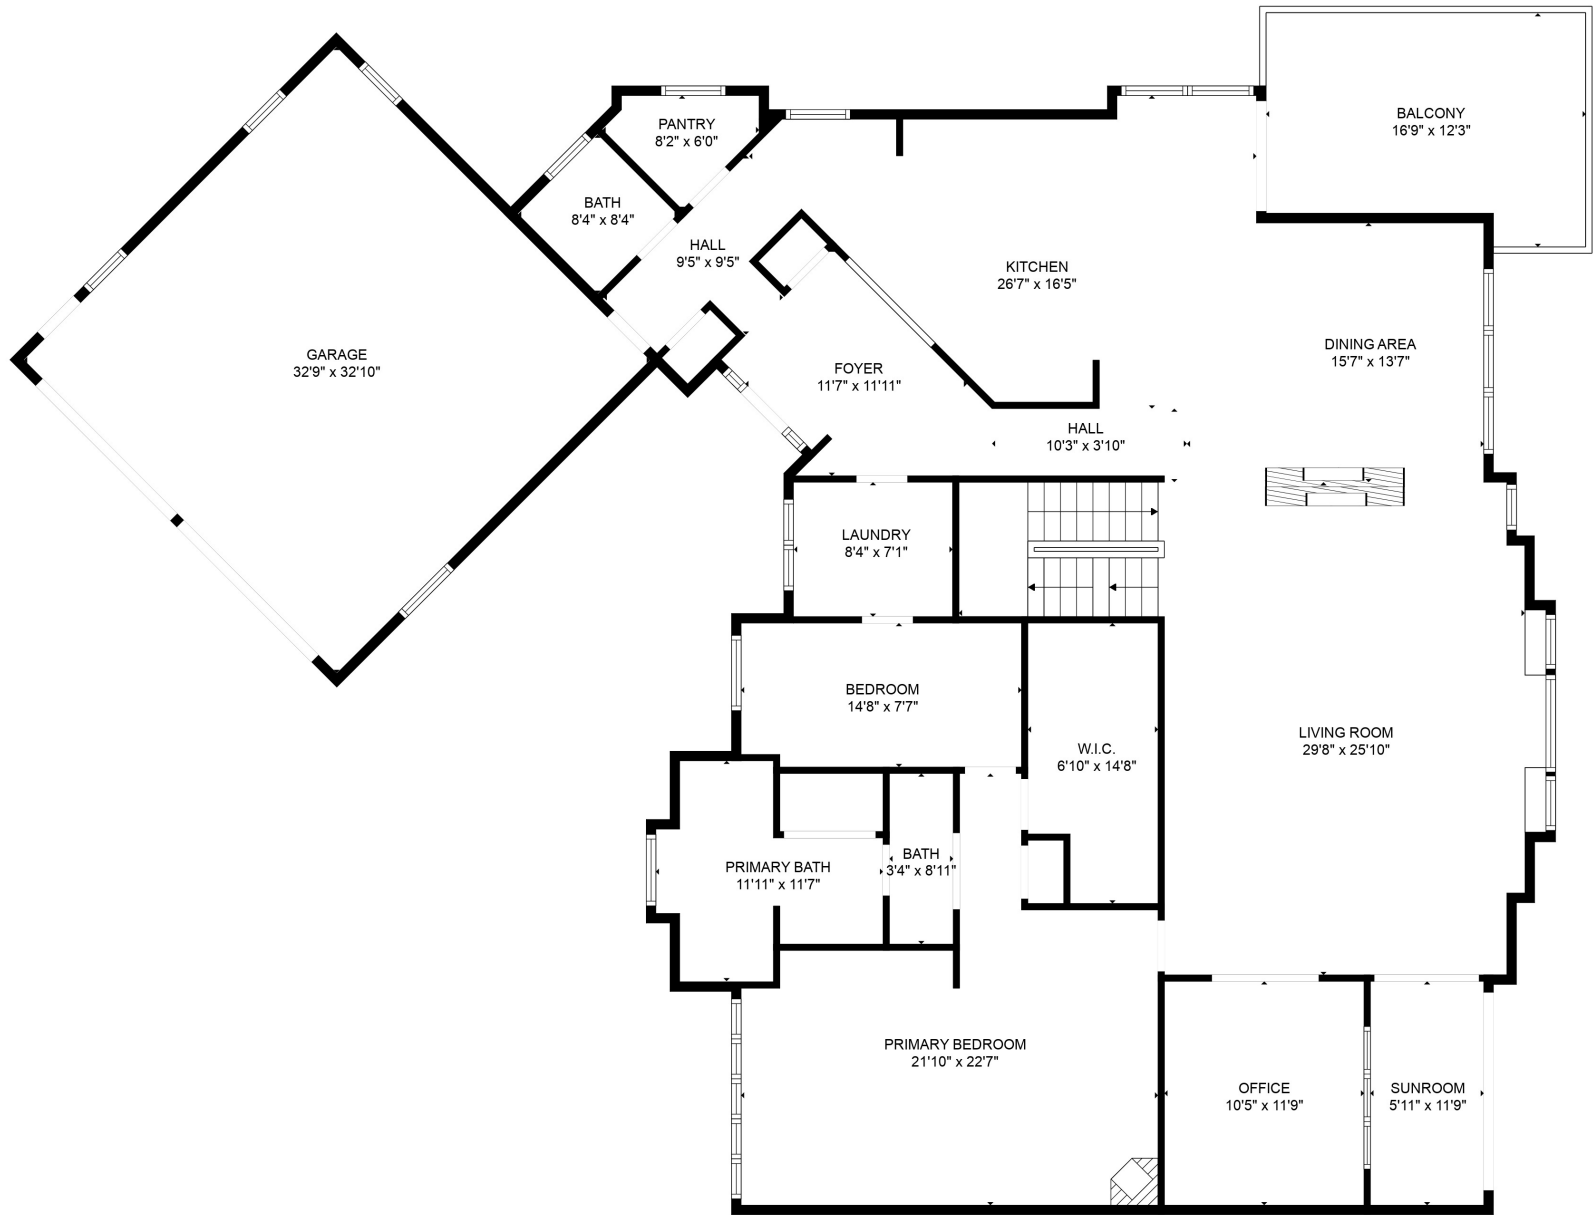

OFFICE
19'5" x 37'11"

OPEN TO BELOW

FLOOR PLAN CREATED BY CUBICASA APP. MEASUREMENTS DEEMED HIGHLY RELIABLE BUT NOT GUARANTEED.