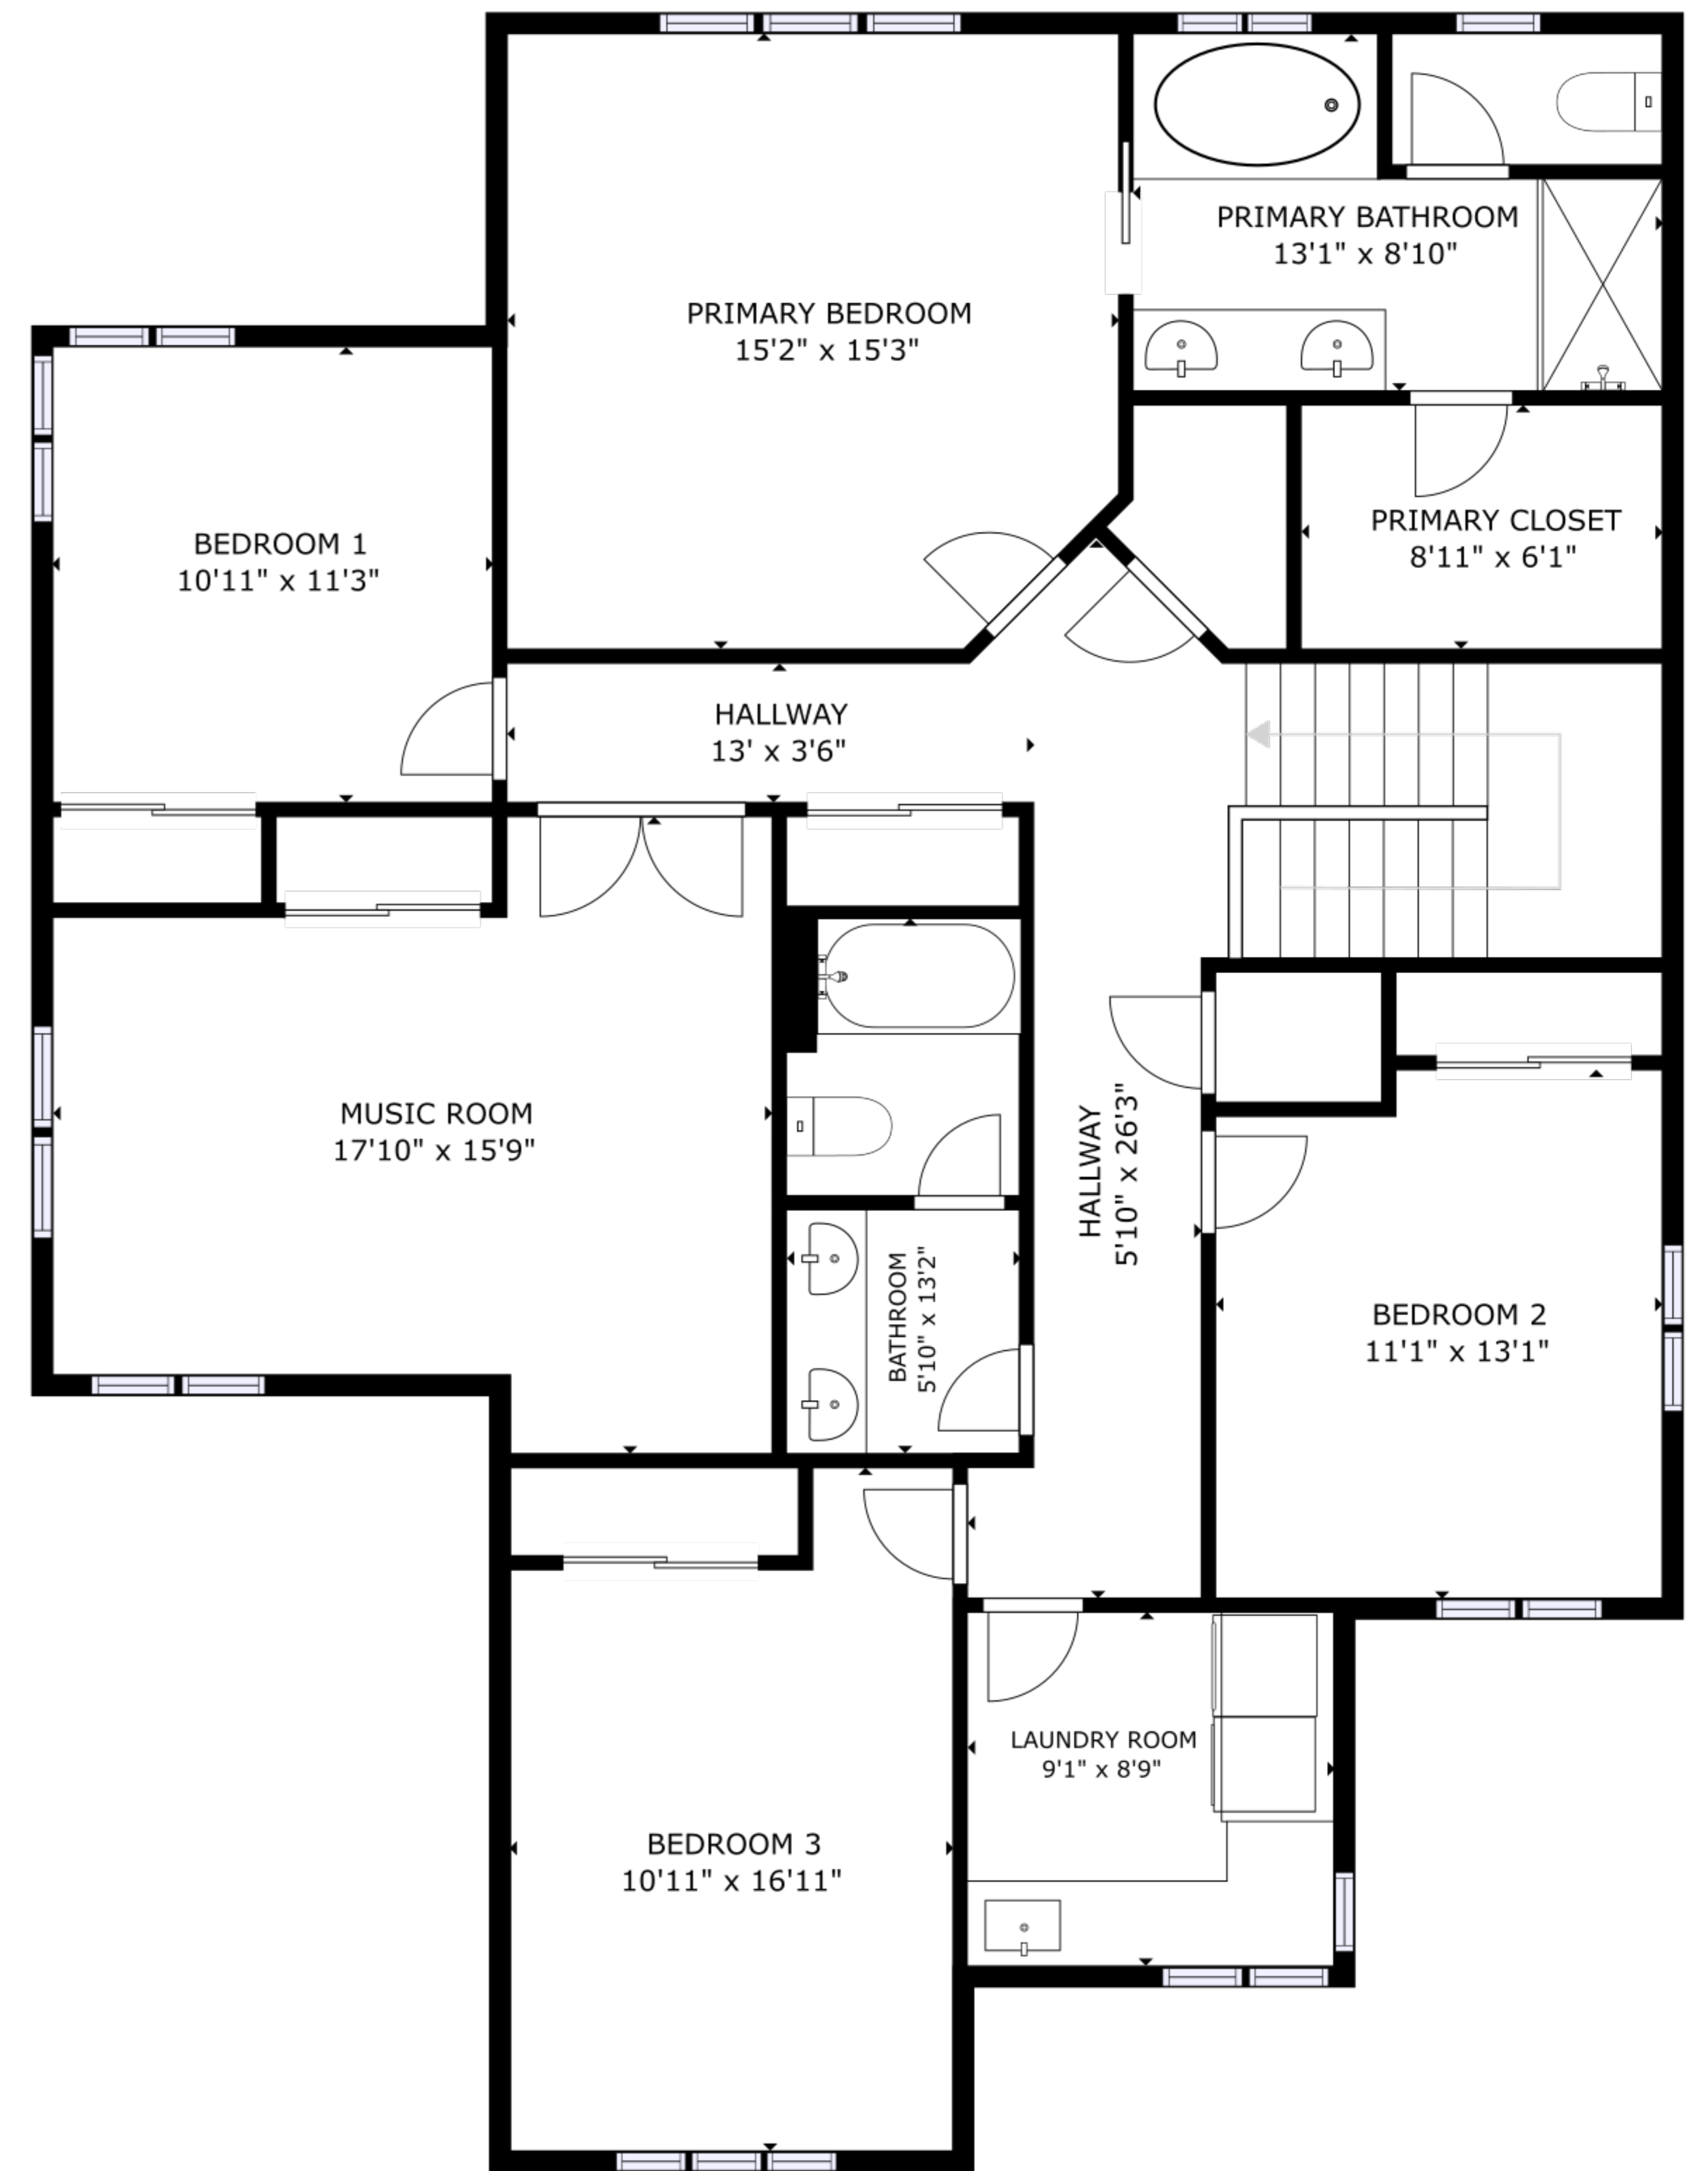

FLOOR 1

FLOOR 2

GROSS INTERNAL AREA
 FLOOR 1: 1171 sq ft, FLOOR 2: 1622 sq ft
 TOTAL: 2793 sq ft,
 SIZES AND DIMENSIONS ARE APPROXIMATE, ACTUAL MAY VARY.