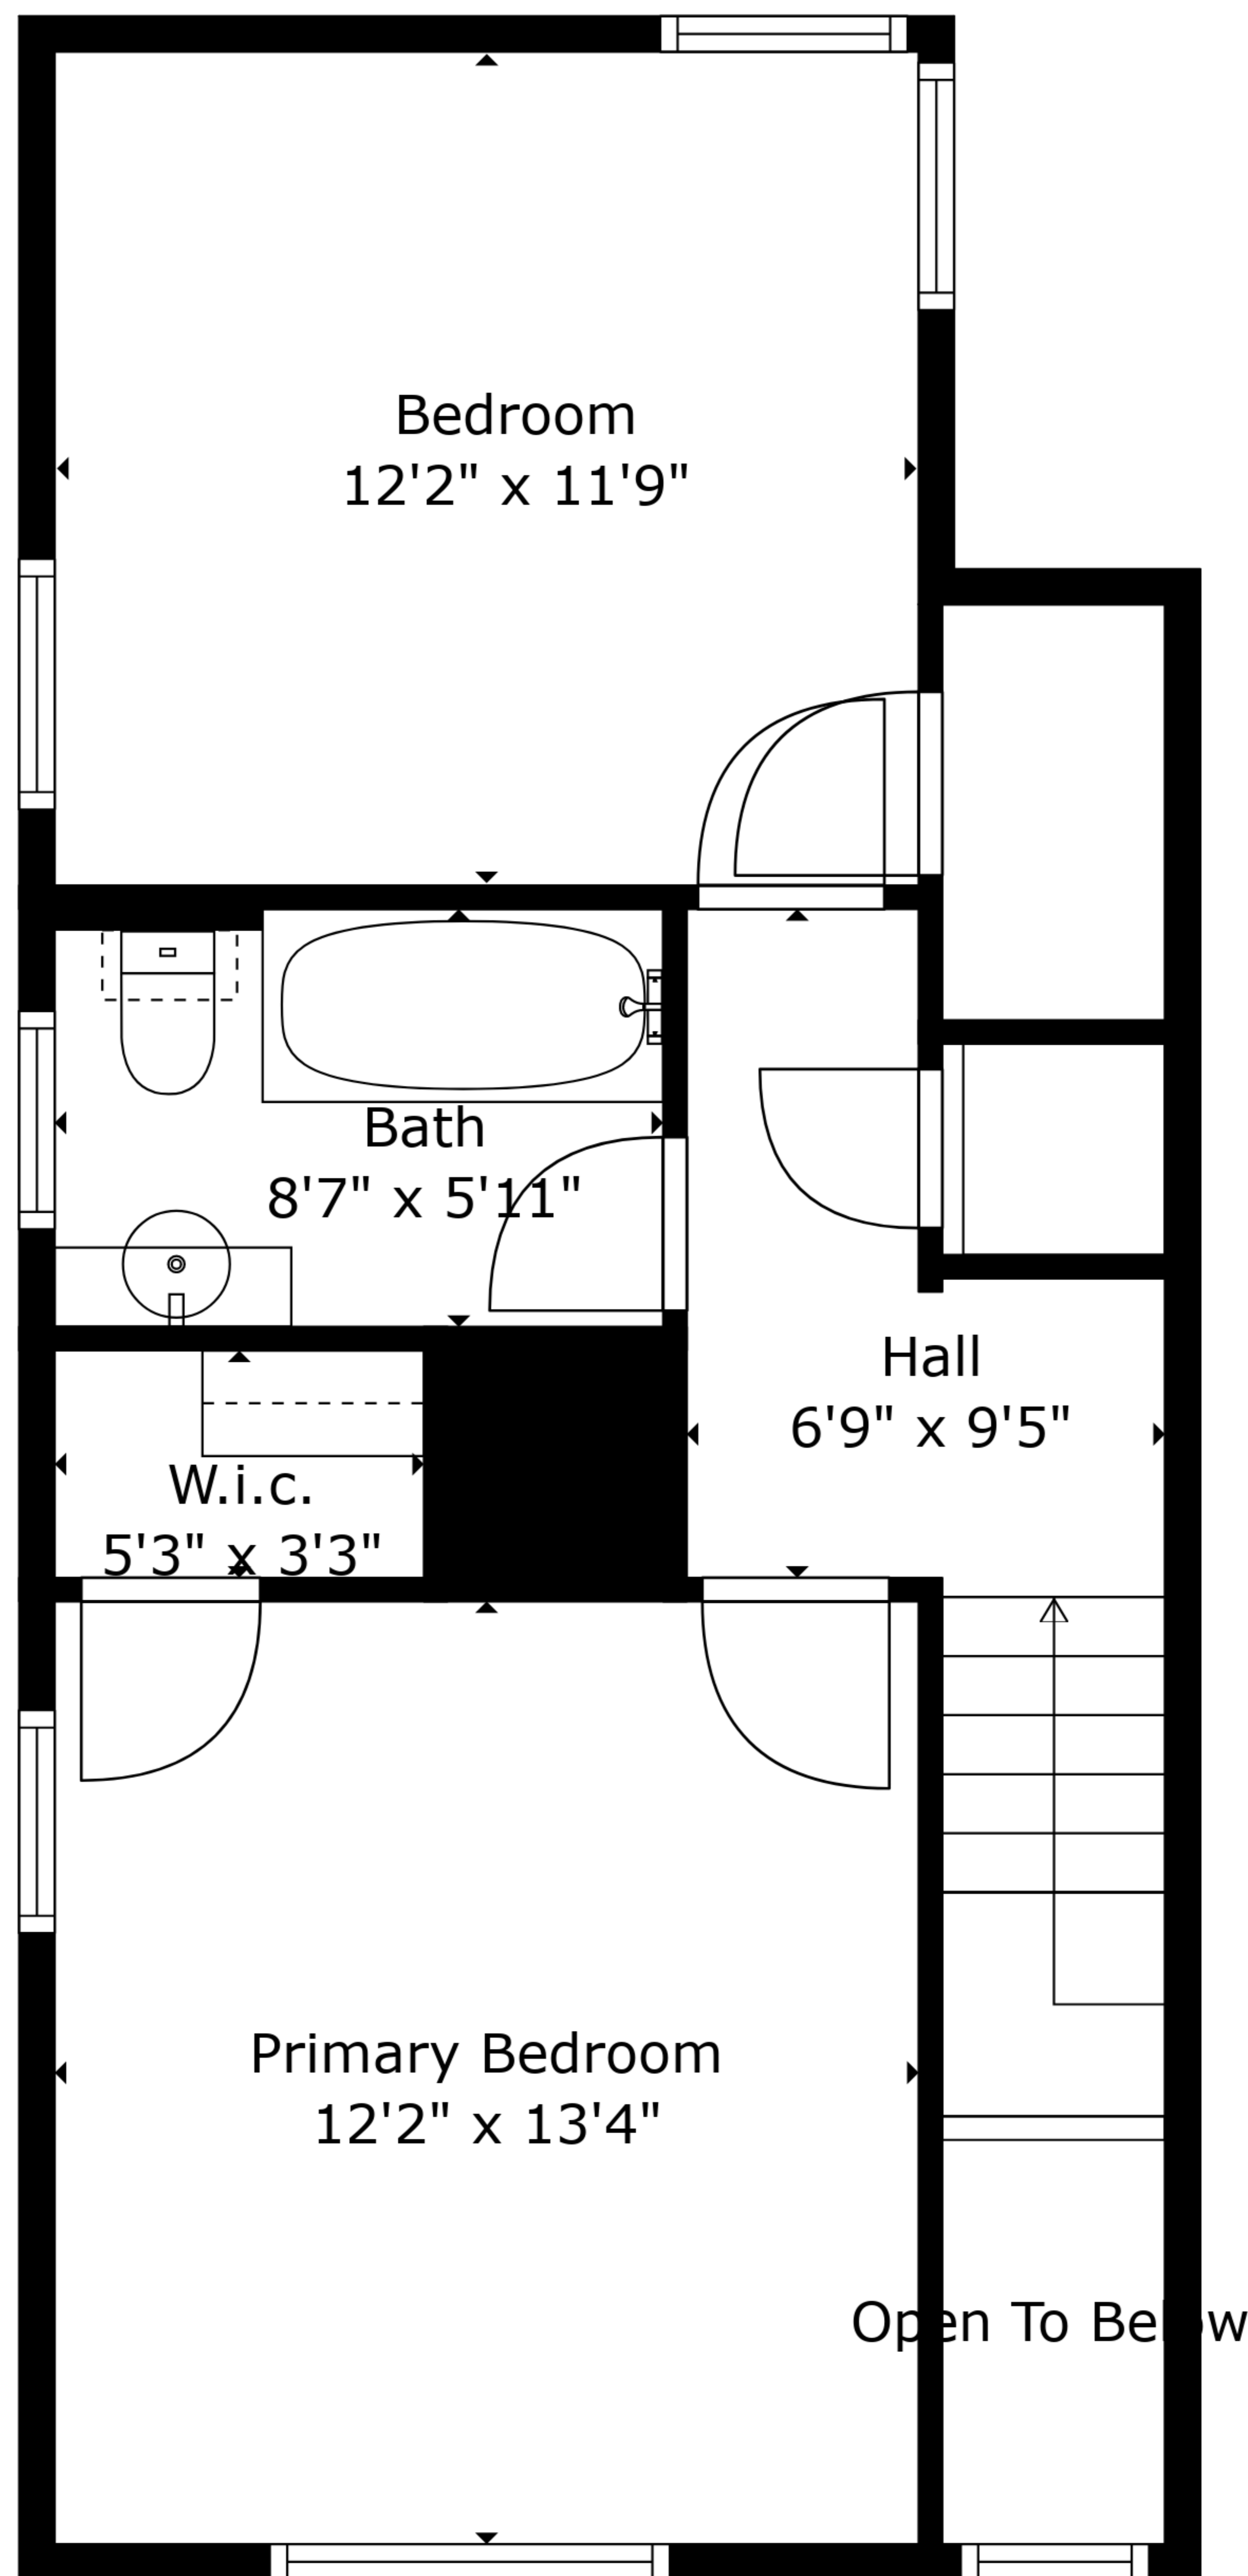

TOTAL: 1441 sq. ft

FLOOR 1: 933 sq. ft, FLOOR 2: 508 sq. ft

EXCLUDED AREAS: PORCH: 44 sq. ft, GARAGE: 241 sq. ft, FIREPLACE: 9 sq. ft,
OPEN TO BELOW: 18 sq. ft

TOTAL: 1441 sq. ft
 FLOOR 1: 933 sq. ft, FLOOR 2: 508 sq. ft
 EXCLUDED AREAS: PORCH: 44 sq. ft, GARAGE: 241 sq. ft, FIREPLACE: 9 sq. ft,
 OPEN TO BELOW: 18 sq. ft

Floor 1

Floor 2

TOTAL: 1441 sq. ft
 FLOOR 1: 933 sq. ft, FLOOR 2: 508 sq. ft
 EXCLUDED AREAS: PORCH: 44 sq. ft, GARAGE: 241 sq. ft, FIREPLACE: 9 sq. ft,
 OPEN TO BELOW: 18 sq. ft