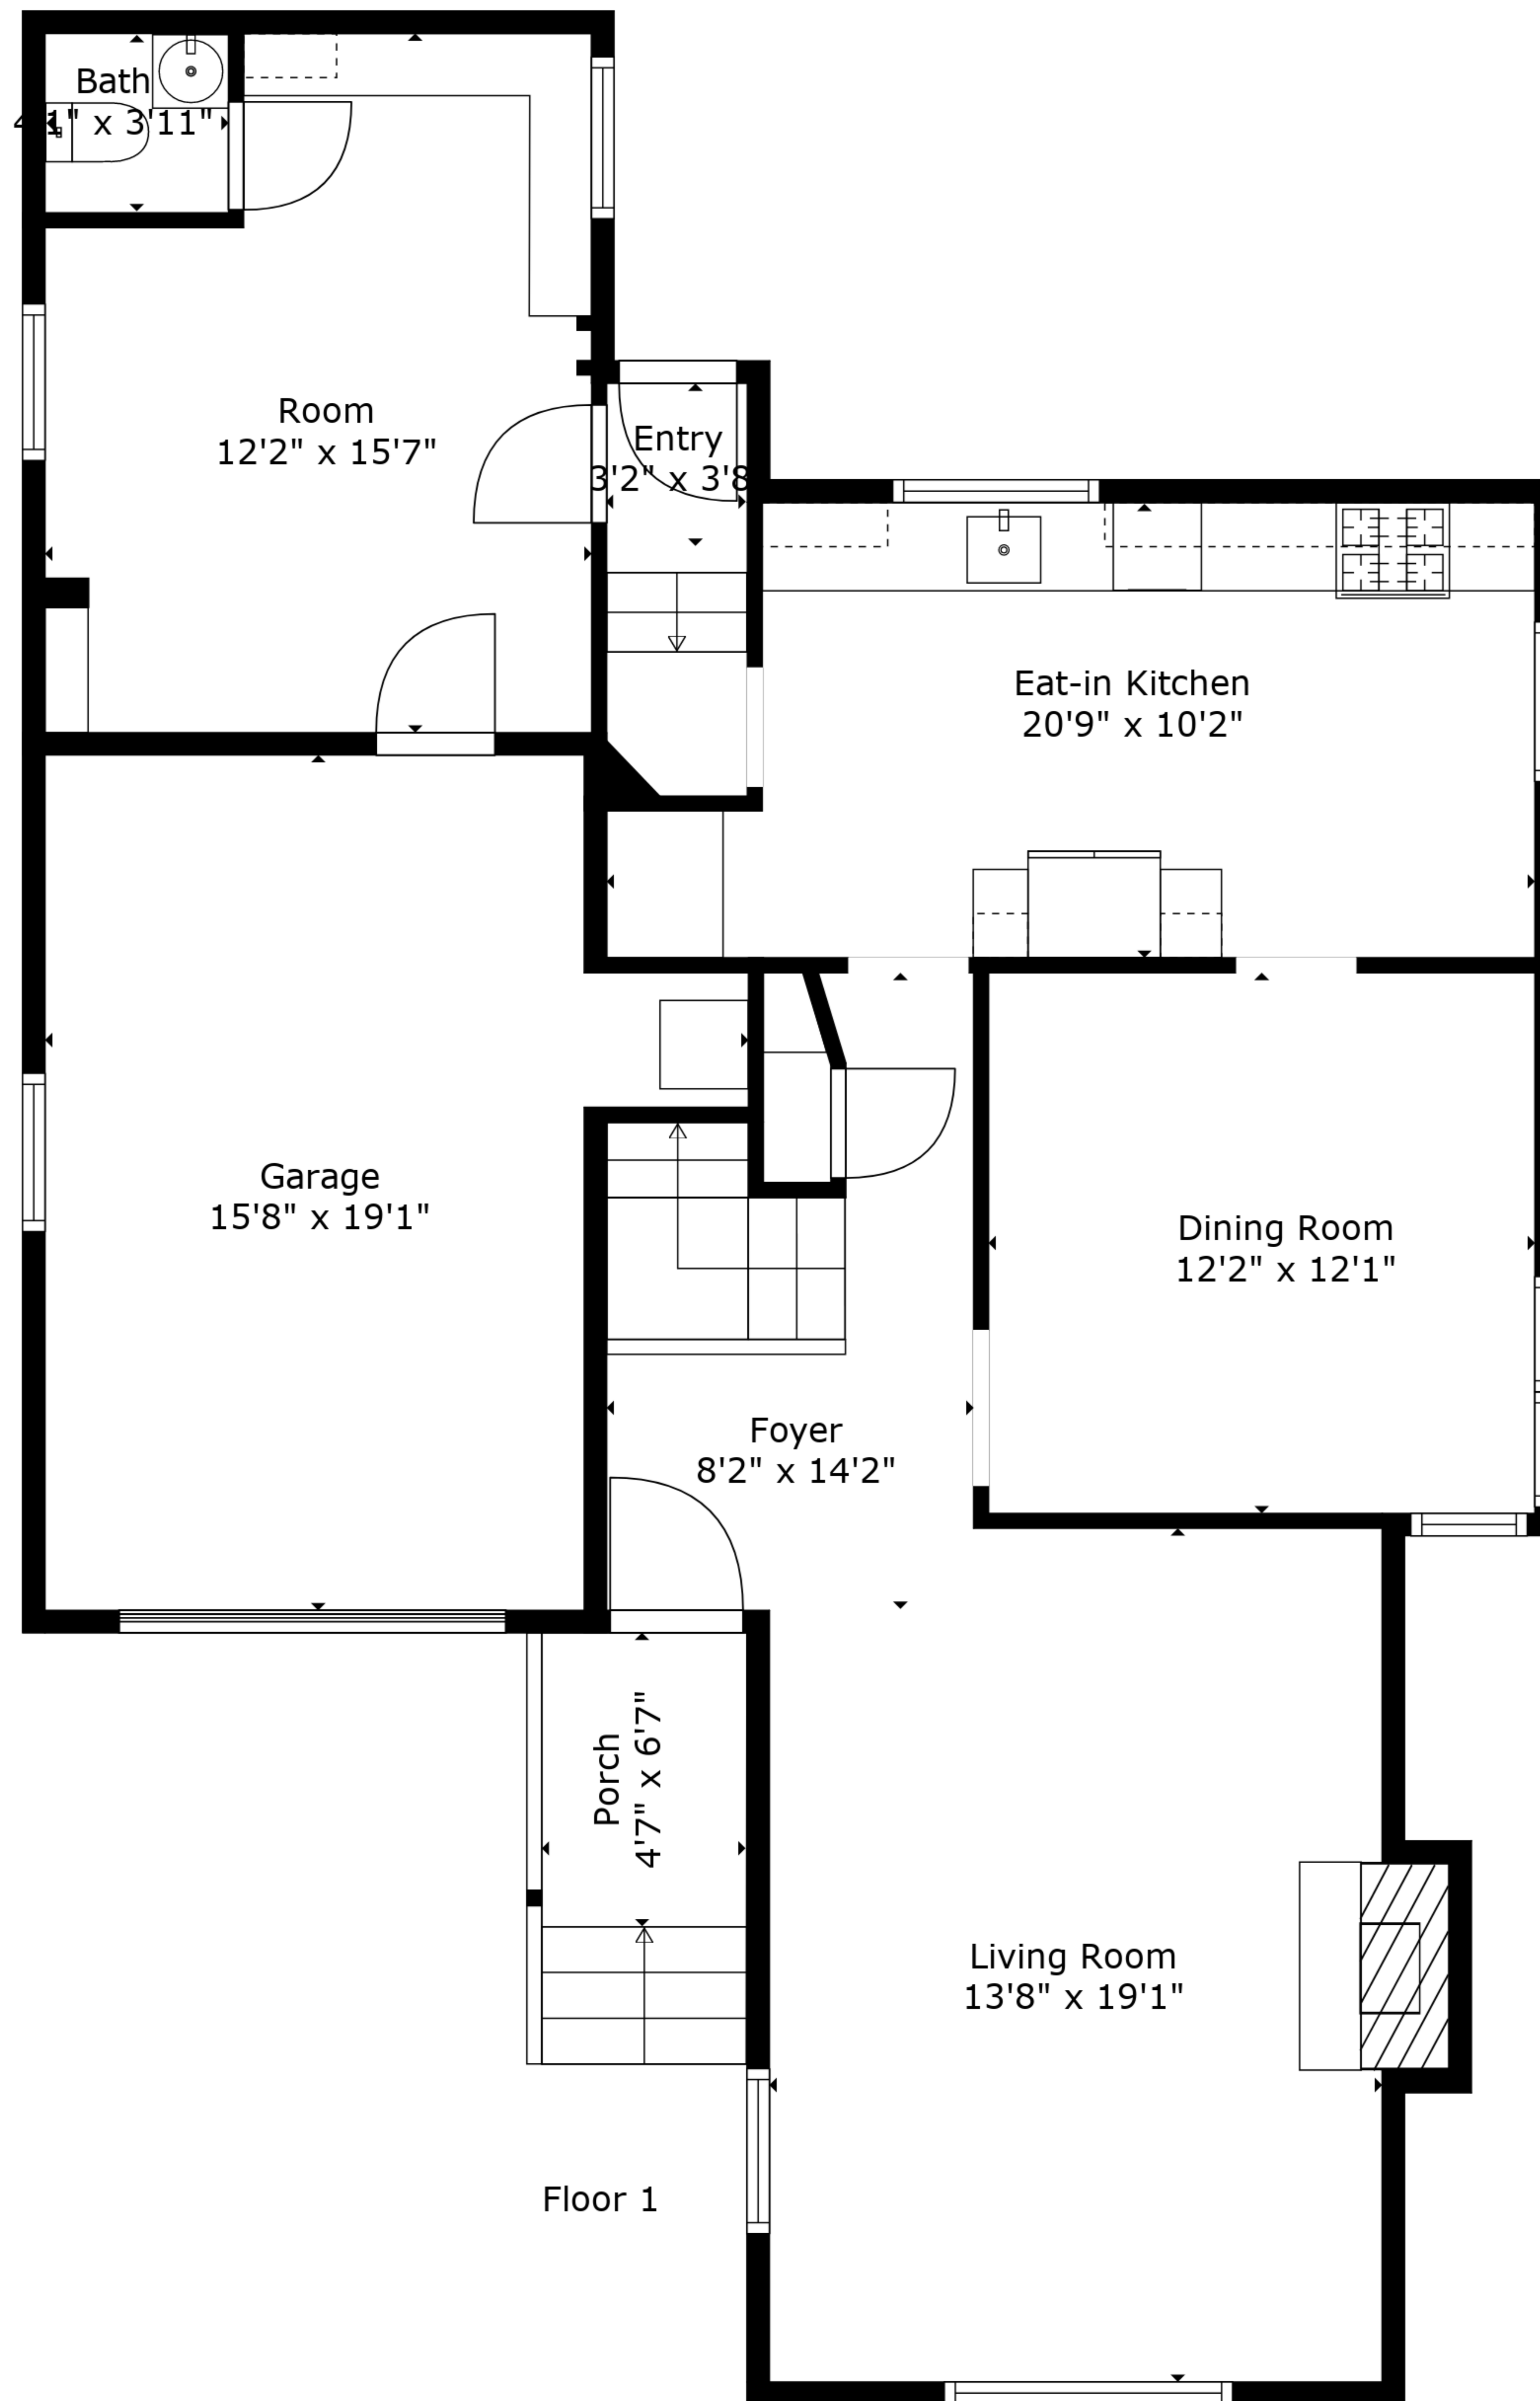

TOTAL: 1441 sq. ft

FLOOR 1: 933 sq. ft, FLOOR 2: 508 sq. ft

EXCLUDED AREAS: PORCH: 44 sq. ft, GARAGE: 241 sq. ft, FIREPLACE: 9 sq. ft,
OPEN TO BELOW: 18 sq. ft

TOTAL: 1441 sq. ft
 FLOOR 1: 933 sq. ft, FLOOR 2: 508 sq. ft
 EXCLUDED AREAS: PORCH: 44 sq. ft, GARAGE: 241 sq. ft, FIREPLACE: 9 sq. ft,
 OPEN TO BELOW: 18 sq. ft

Floor 1

Floor 2

TOTAL: 1441 sq. ft
 FLOOR 1: 933 sq. ft, FLOOR 2: 508 sq. ft
 EXCLUDED AREAS: PORCH: 44 sq. ft, GARAGE: 241 sq. ft, FIREPLACE: 9 sq. ft,
 OPEN TO BELOW: 18 sq. ft