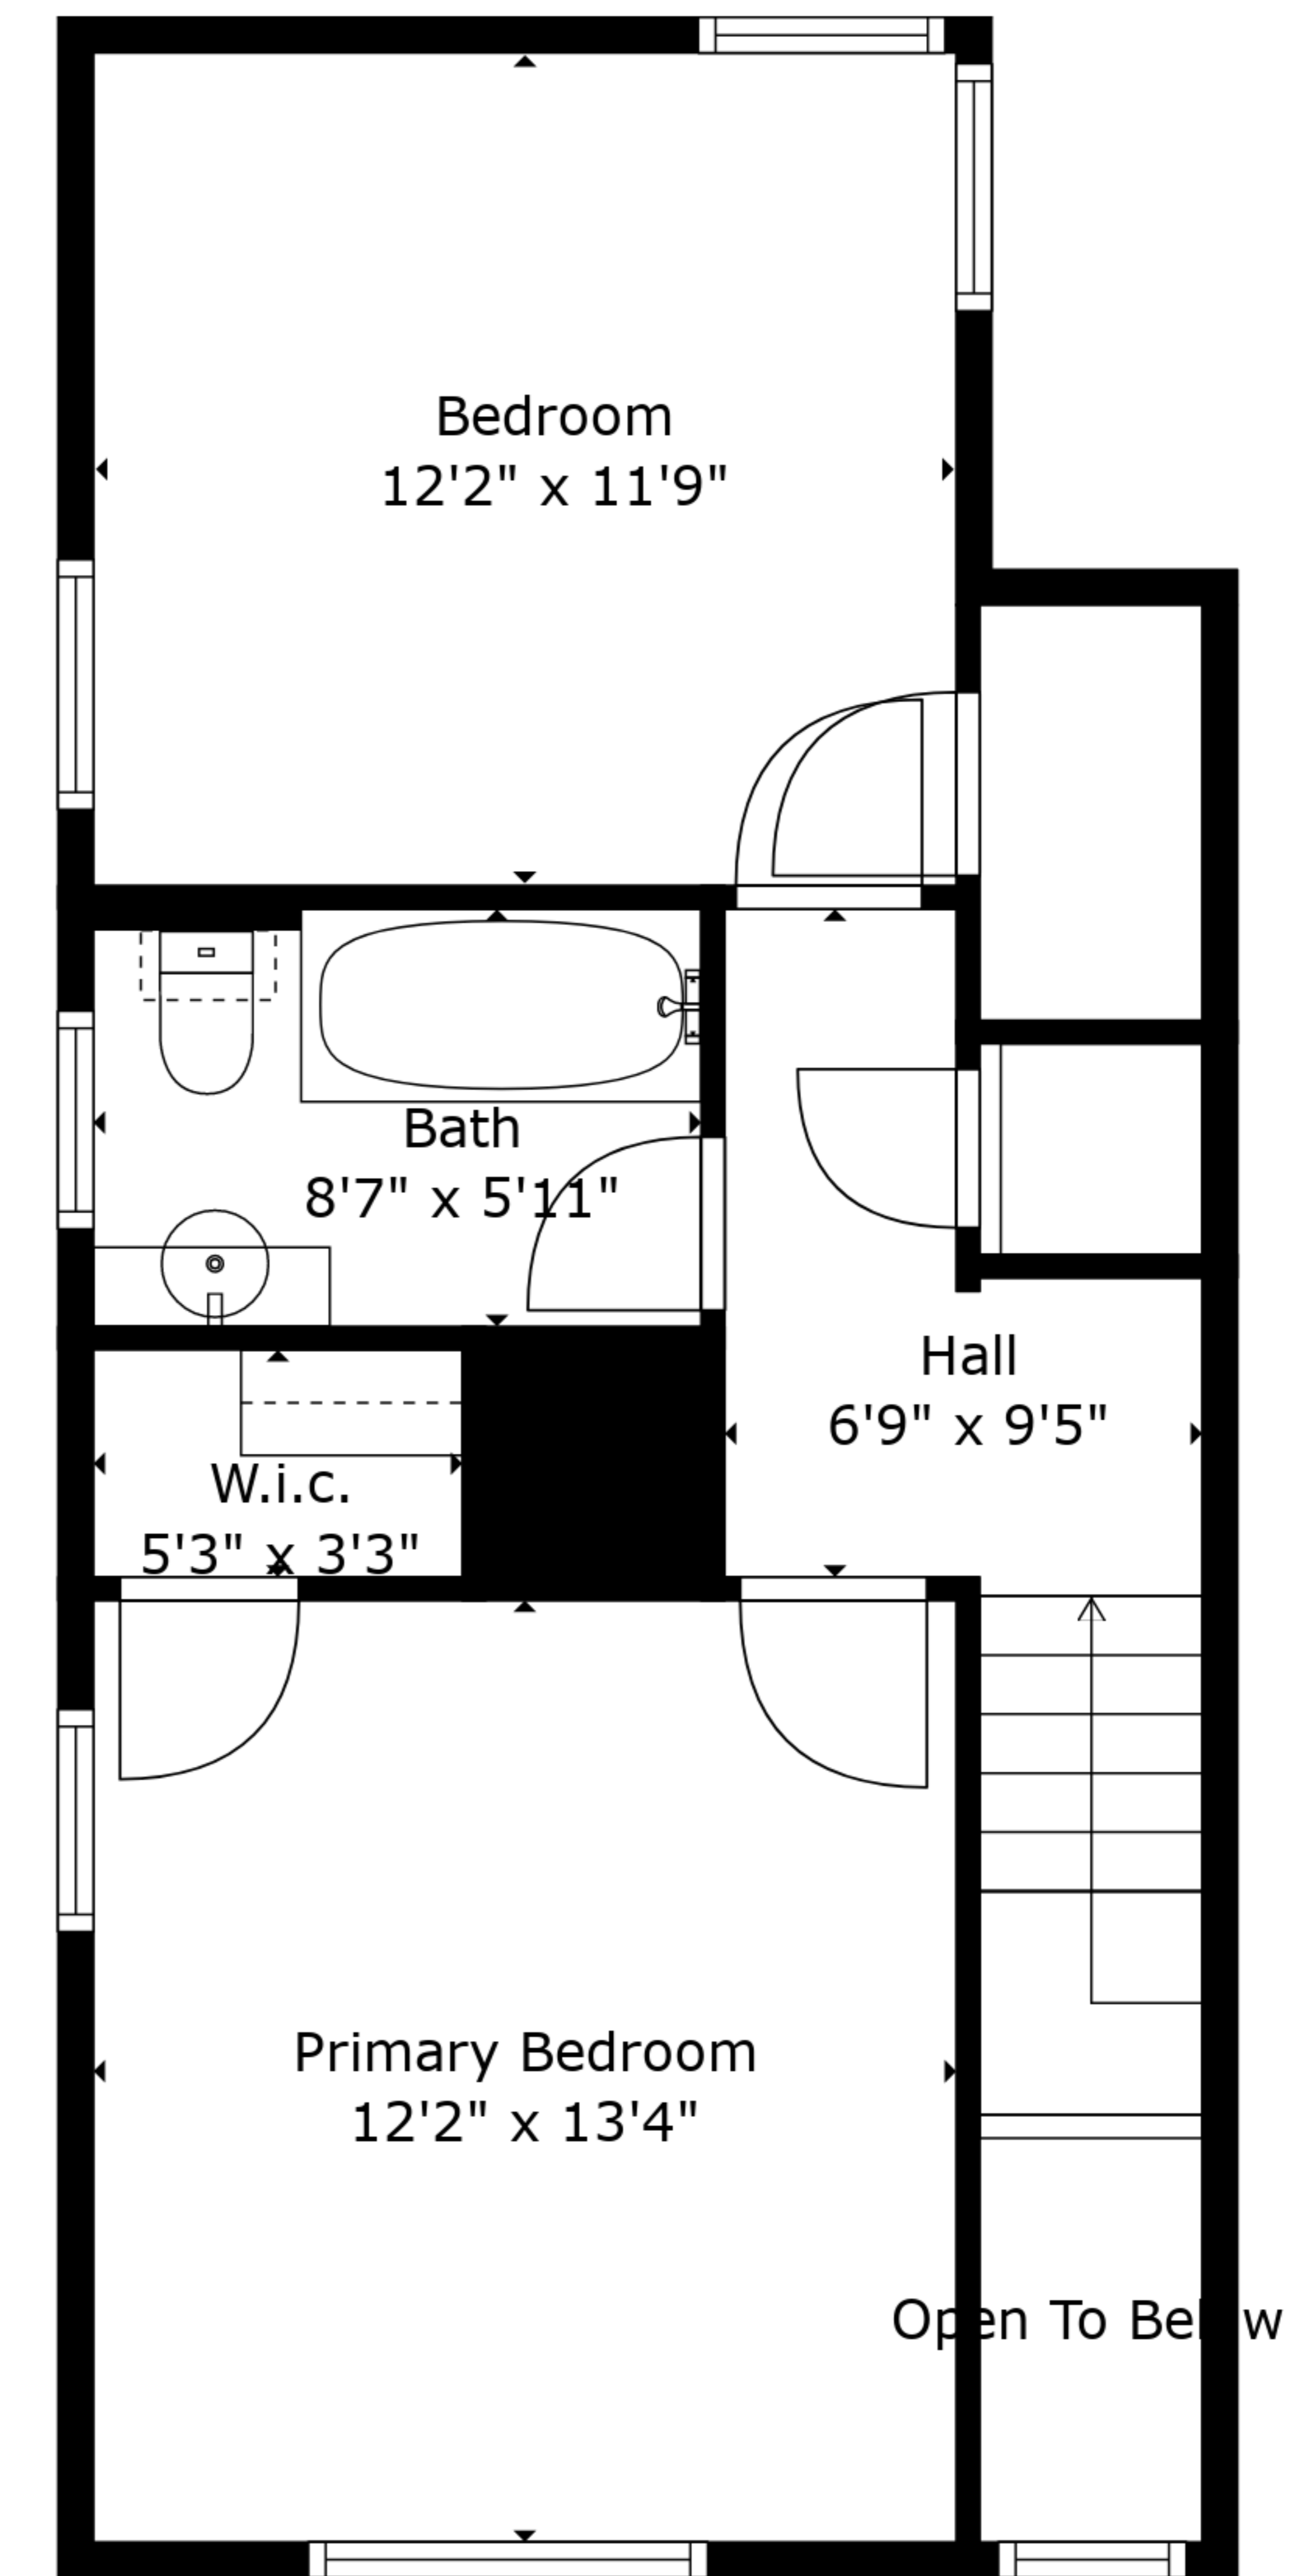

TOTAL: 1441 sq. ft

FLOOR 1: 933 sq. ft, FLOOR 2: 508 sq. ft

EXCLUDED AREAS: PORCH: 44 sq. ft, GARAGE: 241 sq. ft, FIREPLACE: 9 sq. ft,
OPEN TO BELOW: 18 sq. ft

TOTAL: 1441 sq. ft
 FLOOR 1: 933 sq. ft, FLOOR 2: 508 sq. ft
 EXCLUDED AREAS: PORCH: 44 sq. ft, GARAGE: 241 sq. ft, FIREPLACE: 9 sq. ft,
 OPEN TO BELOW: 18 sq. ft

Floor 1

Floor 2

TOTAL: 1441 sq. ft
 FLOOR 1: 933 sq. ft, FLOOR 2: 508 sq. ft
 EXCLUDED AREAS: PORCH: 44 sq. ft, GARAGE: 241 sq. ft, FIREPLACE: 9 sq. ft,
 OPEN TO BELOW: 18 sq. ft