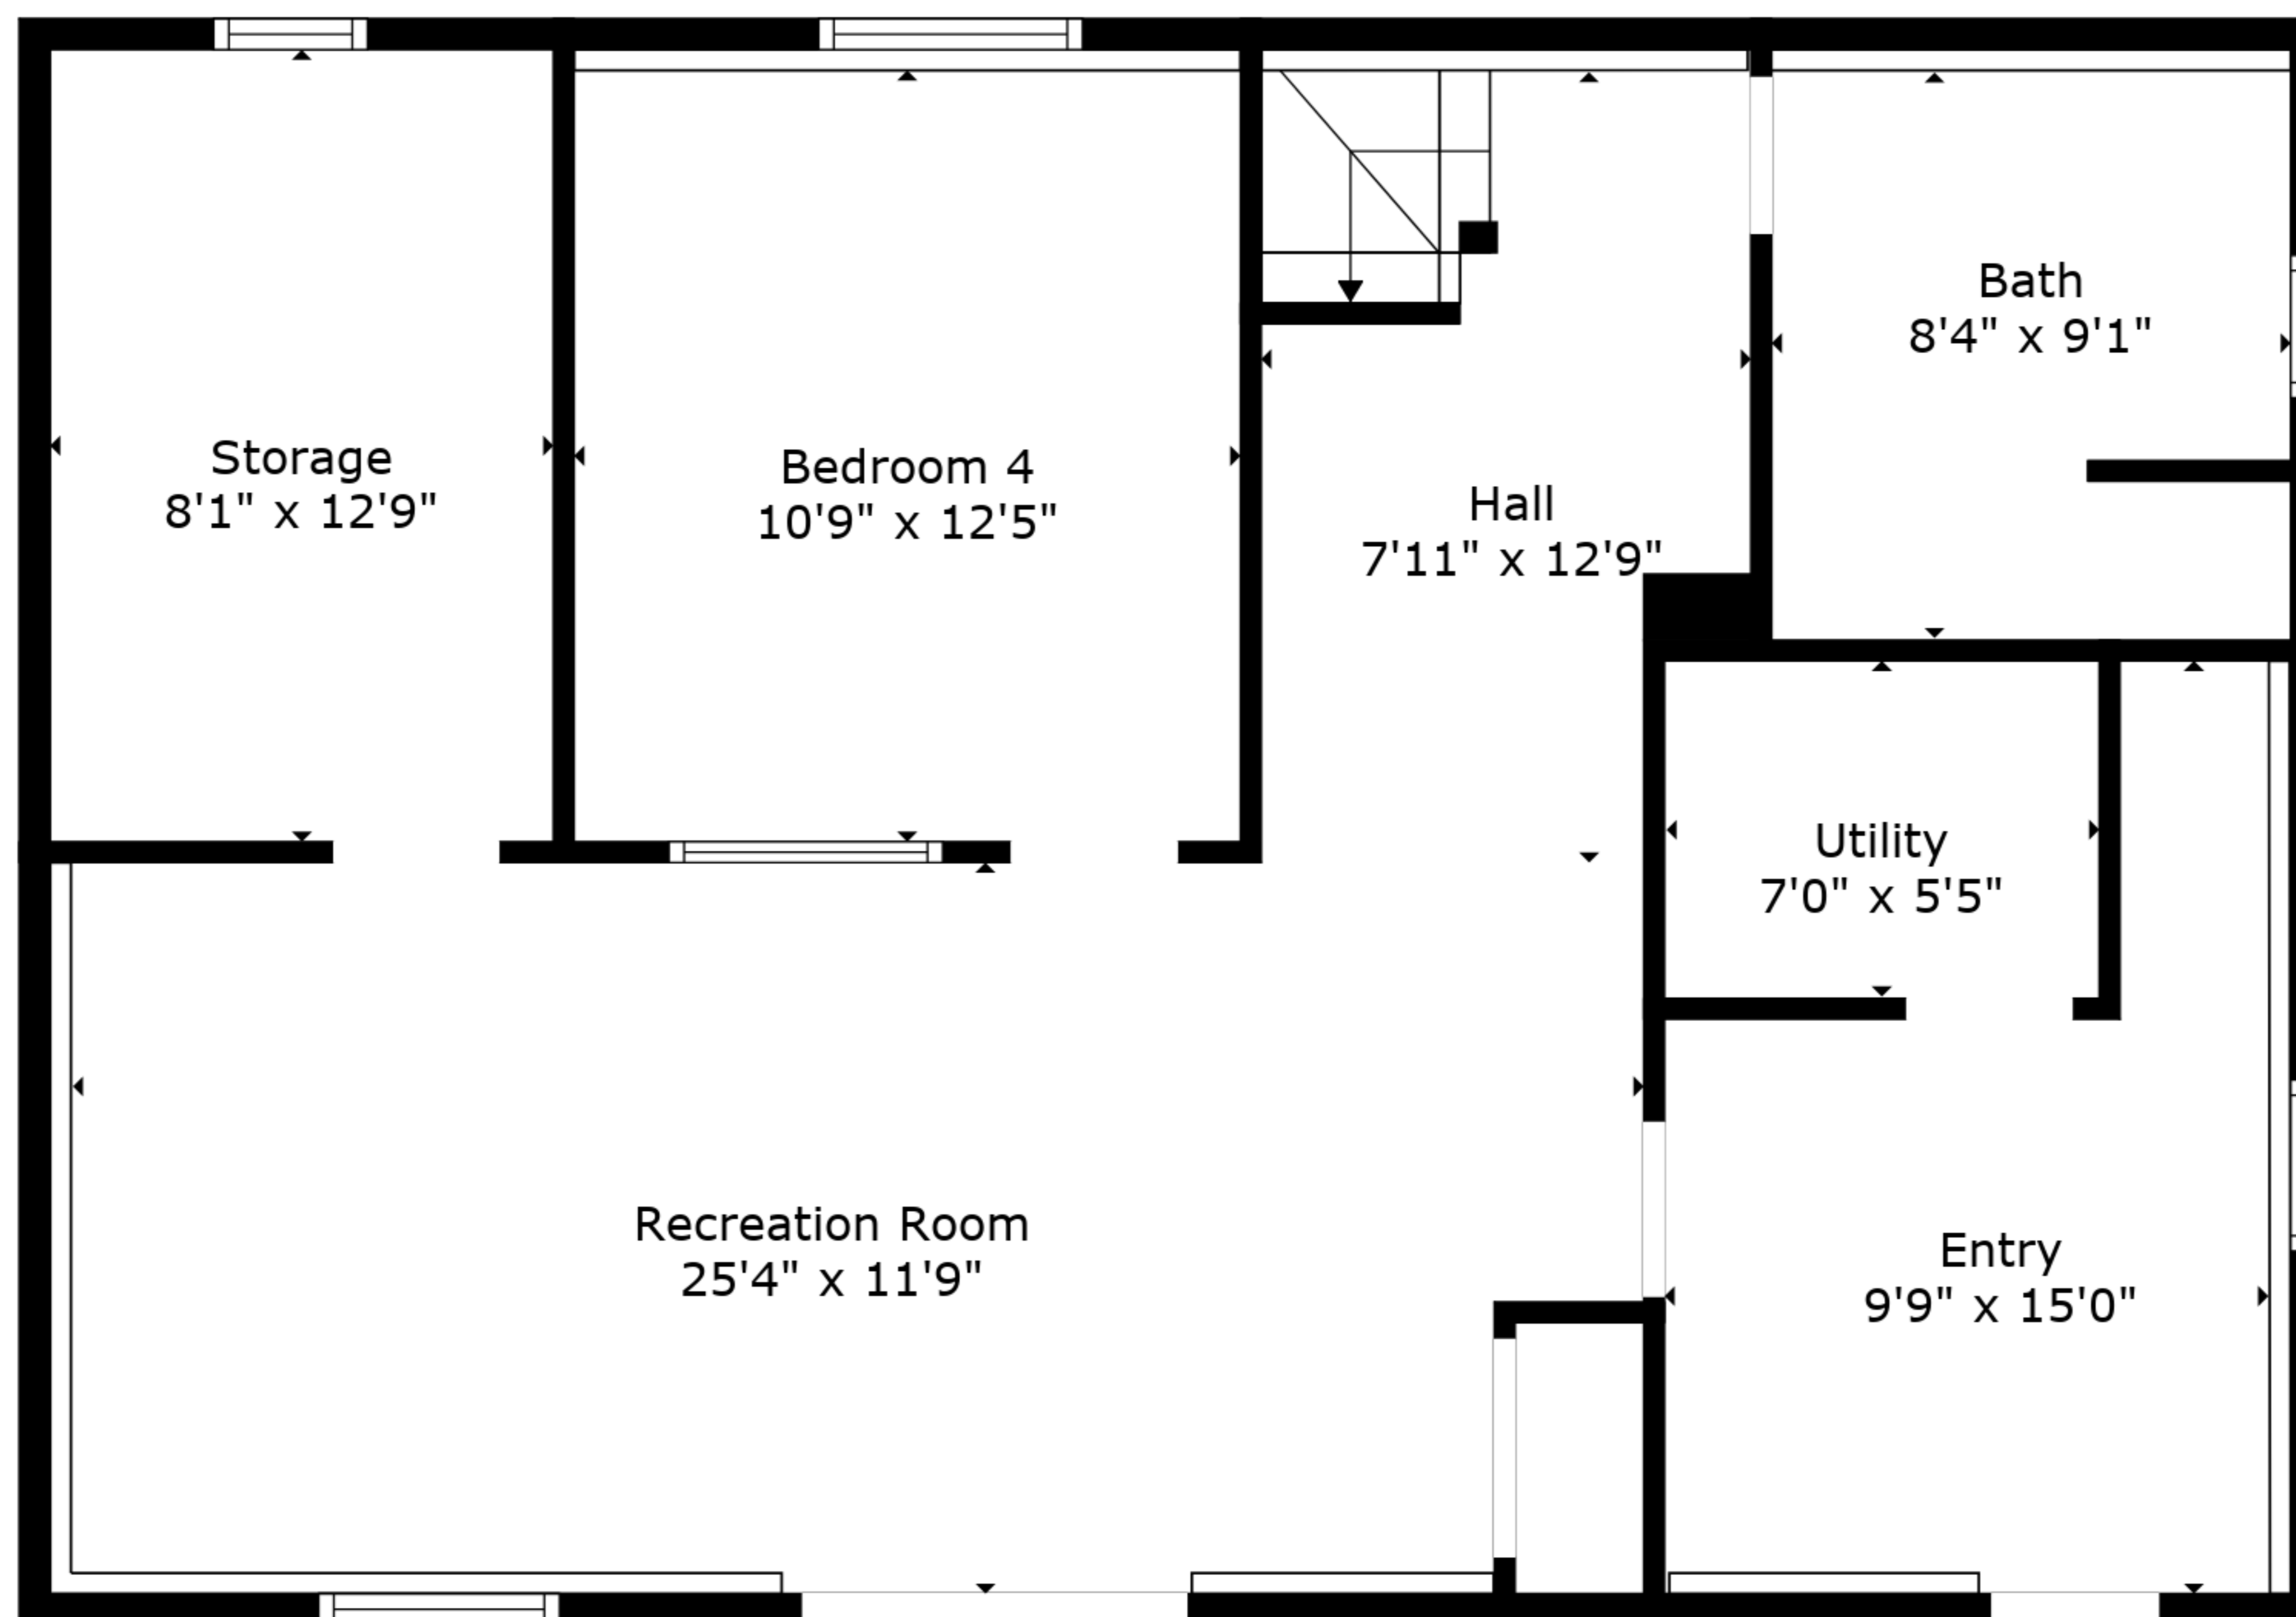

Estimated areas

GLA FLOOR 1: 846 sq. ft, excluded 114 sq. ft
 GLA FLOOR 2: 960 sq. ft, excluded 0 sq. ft
 Total GLA 1806 sq. ft, total scanned area 1920 sq. ft

Estimated areas

GLA FLOOR 1: 846 sq. ft, excluded 114 sq. ft
GLA FLOOR 2: 960 sq. ft, excluded 0 sq. ft
Total GLA 1806 sq. ft, total scanned area 1920 sq. ft

Floor 2

Floor 1

Estimated areas

GLA FLOOR 1: 846 sq. ft, excluded 114 sq. ft
 GLA FLOOR 2: 960 sq. ft, excluded 0 sq. ft
 Total GLA 1806 sq. ft, total scanned area 1920 sq. ft