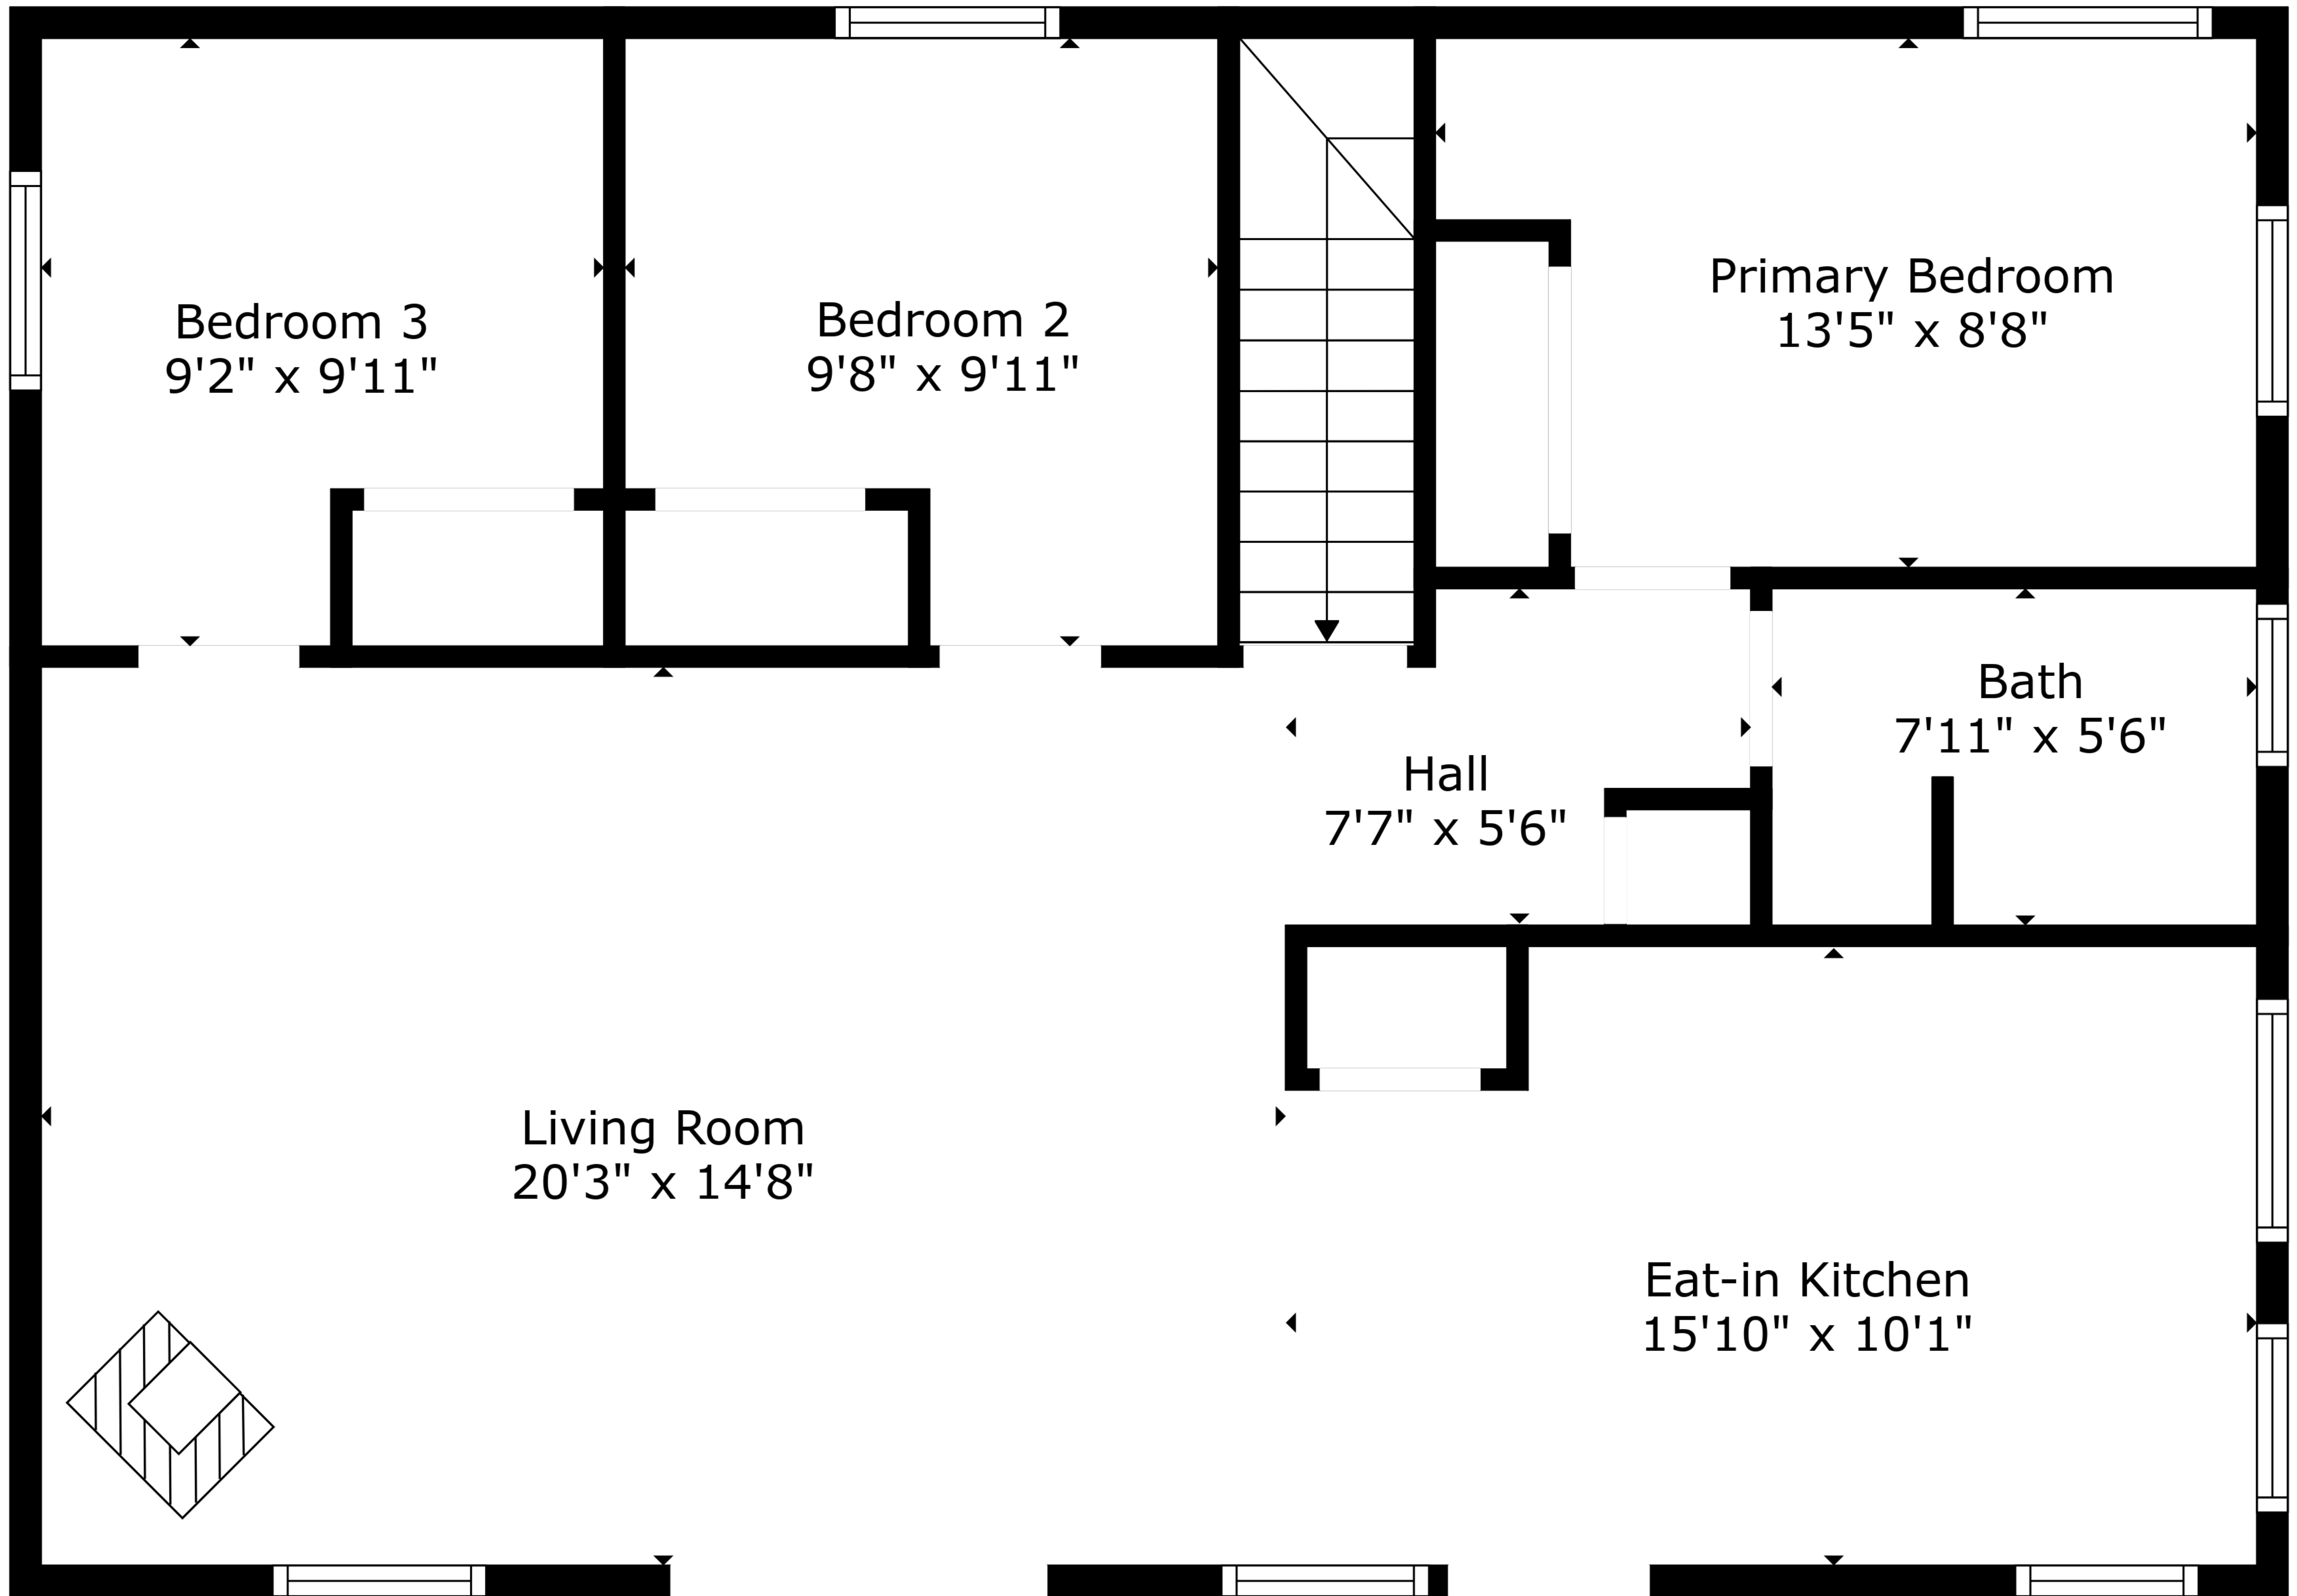

Estimated areas

GLA FLOOR 1: 846 sq. ft, excluded 114 sq. ft
 GLA FLOOR 2: 960 sq. ft, excluded 0 sq. ft
 Total GLA 1806 sq. ft, total scanned area 1920 sq. ft

Estimated areas

GLA FLOOR 1: 846 sq. ft, excluded 114 sq. ft
GLA FLOOR 2: 960 sq. ft, excluded 0 sq. ft
Total GLA 1806 sq. ft, total scanned area 1920 sq. ft

Floor 2

Floor 1

Estimated areas

GLA FLOOR 1: 846 sq. ft, excluded 114 sq. ft
 GLA FLOOR 2: 960 sq. ft, excluded 0 sq. ft
 Total GLA 1806 sq. ft, total scanned area 1920 sq. ft