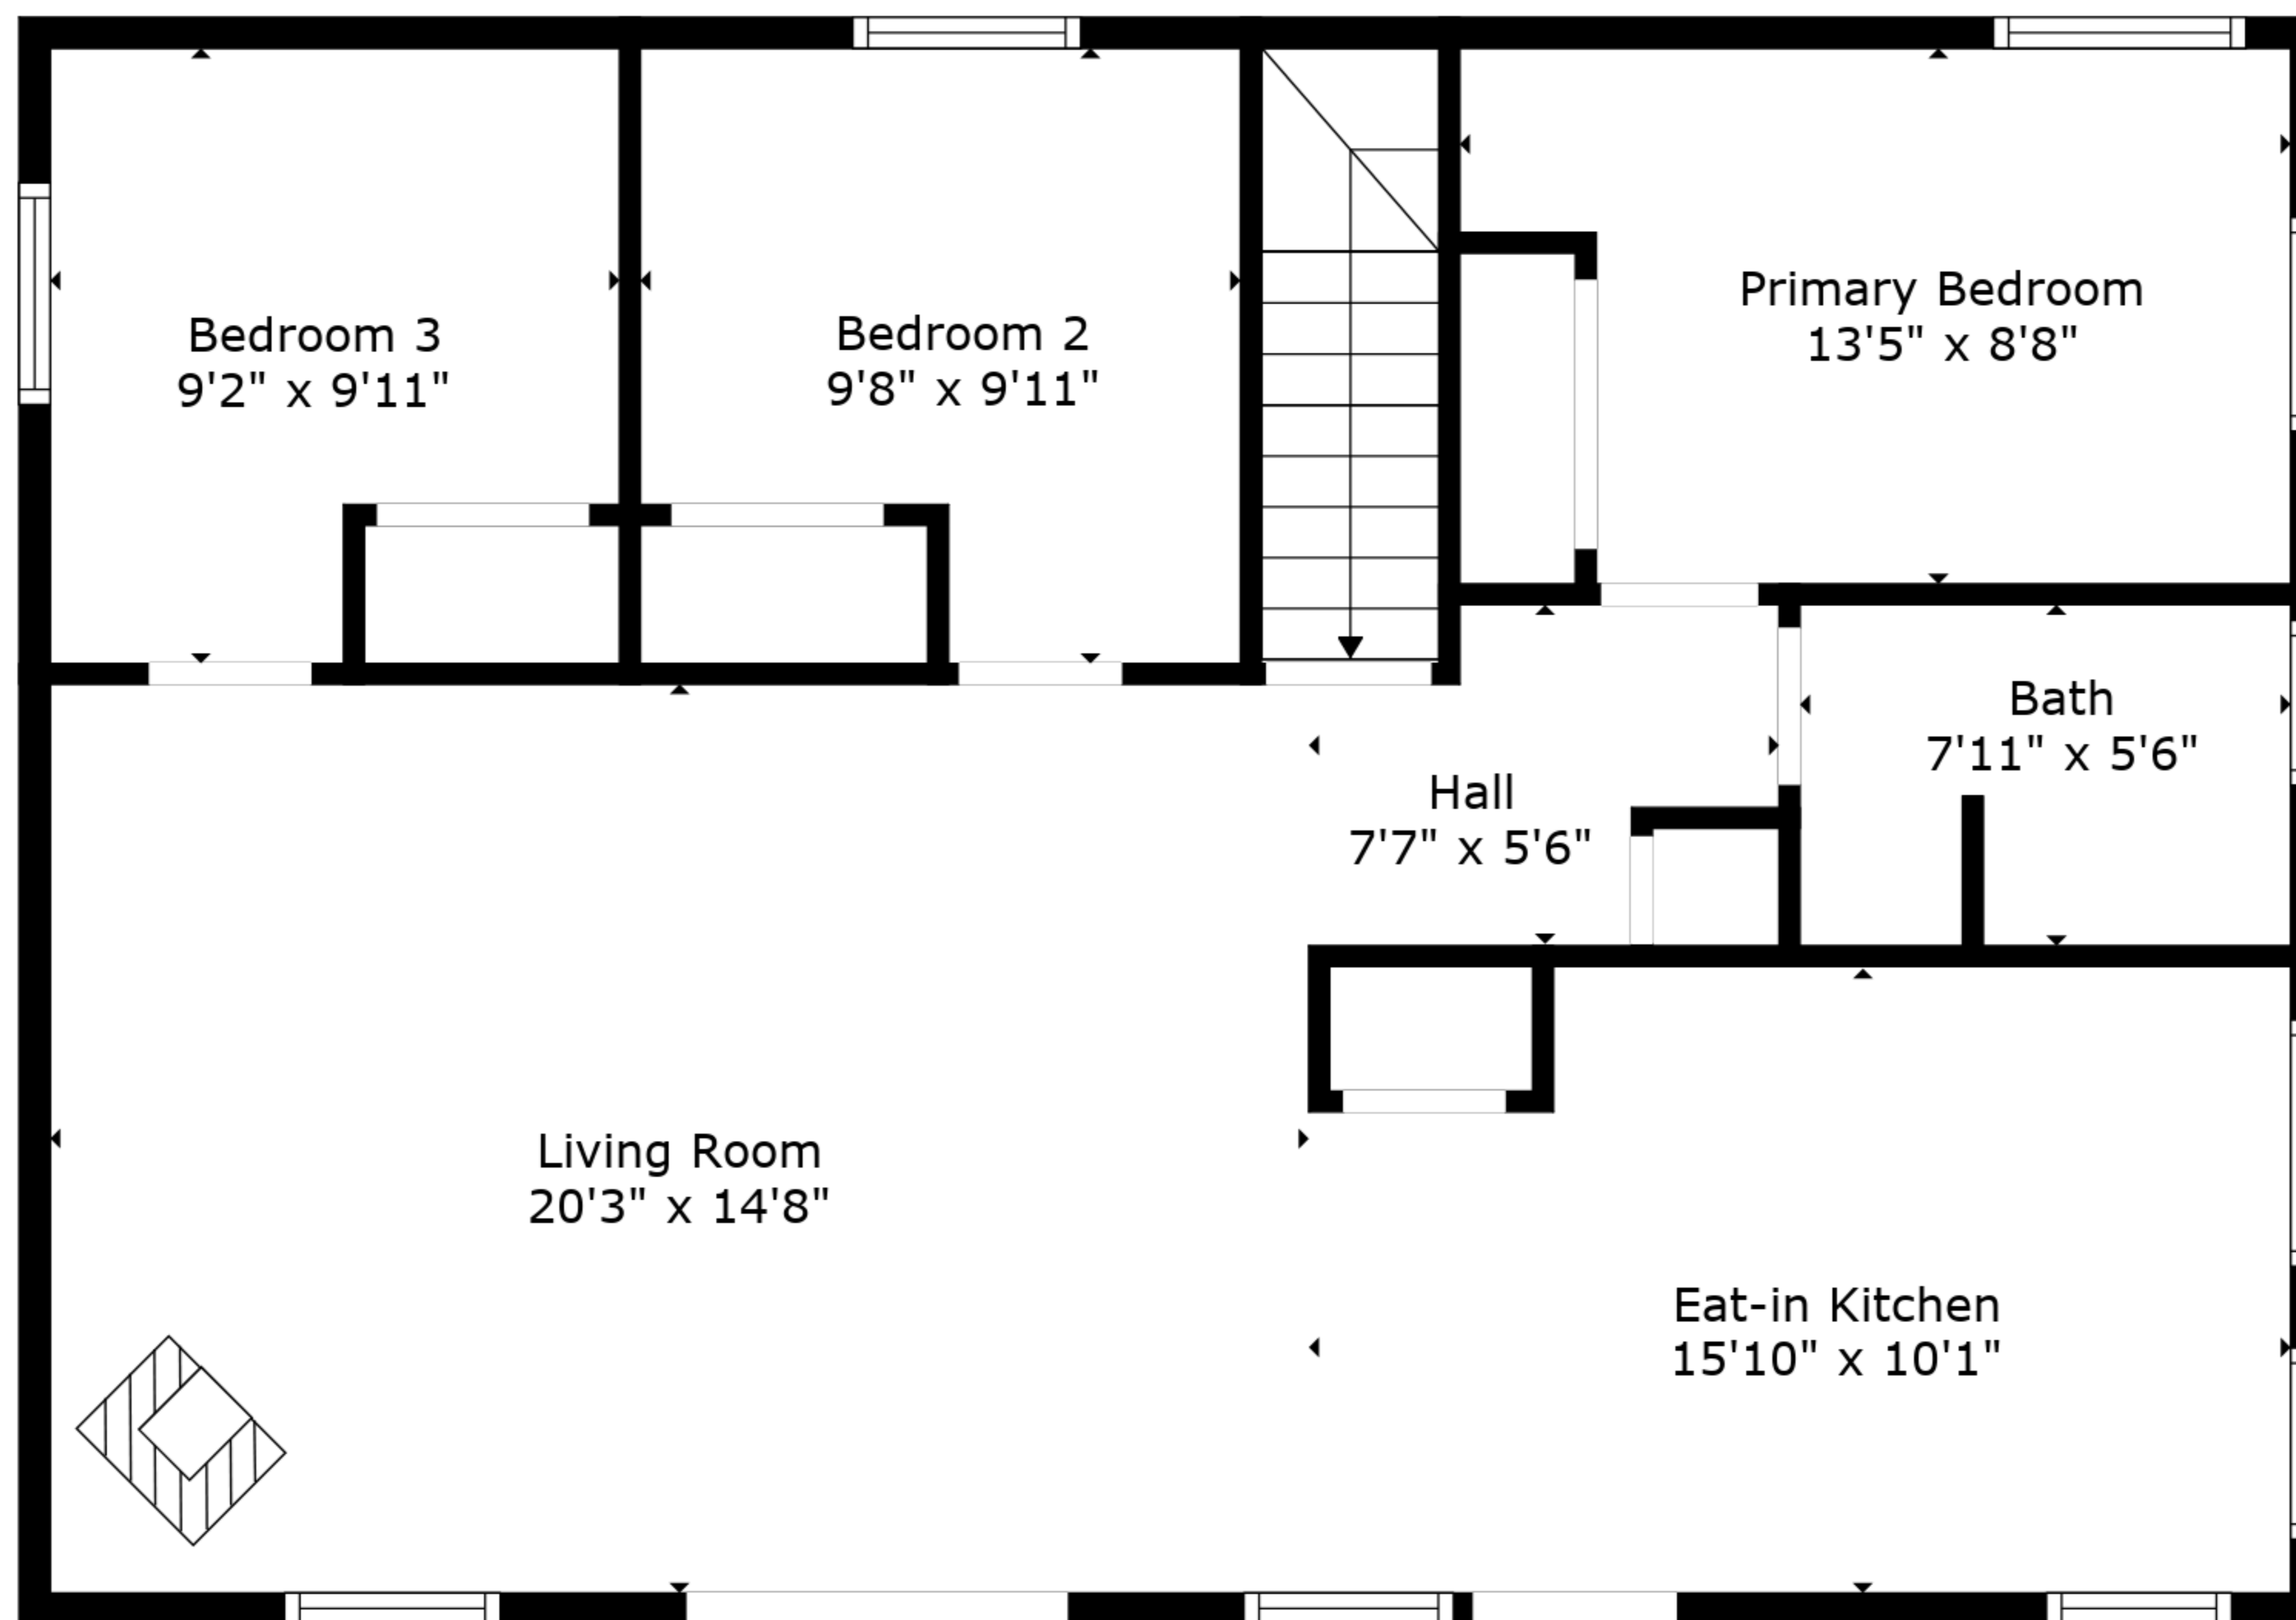

Estimated areas

GLA FLOOR 1: 846 sq. ft, excluded 114 sq. ft
 GLA FLOOR 2: 960 sq. ft, excluded 0 sq. ft
 Total GLA 1806 sq. ft, total scanned area 1920 sq. ft

Estimated areas

GLA FLOOR 1: 846 sq. ft, excluded 114 sq. ft
GLA FLOOR 2: 960 sq. ft, excluded 0 sq. ft
Total GLA 1806 sq. ft, total scanned area 1920 sq. ft

Floor 2

Floor 1

Estimated areas

GLA FLOOR 1: 846 sq. ft, excluded 114 sq. ft
 GLA FLOOR 2: 960 sq. ft, excluded 0 sq. ft
 Total GLA 1806 sq. ft, total scanned area 1920 sq. ft