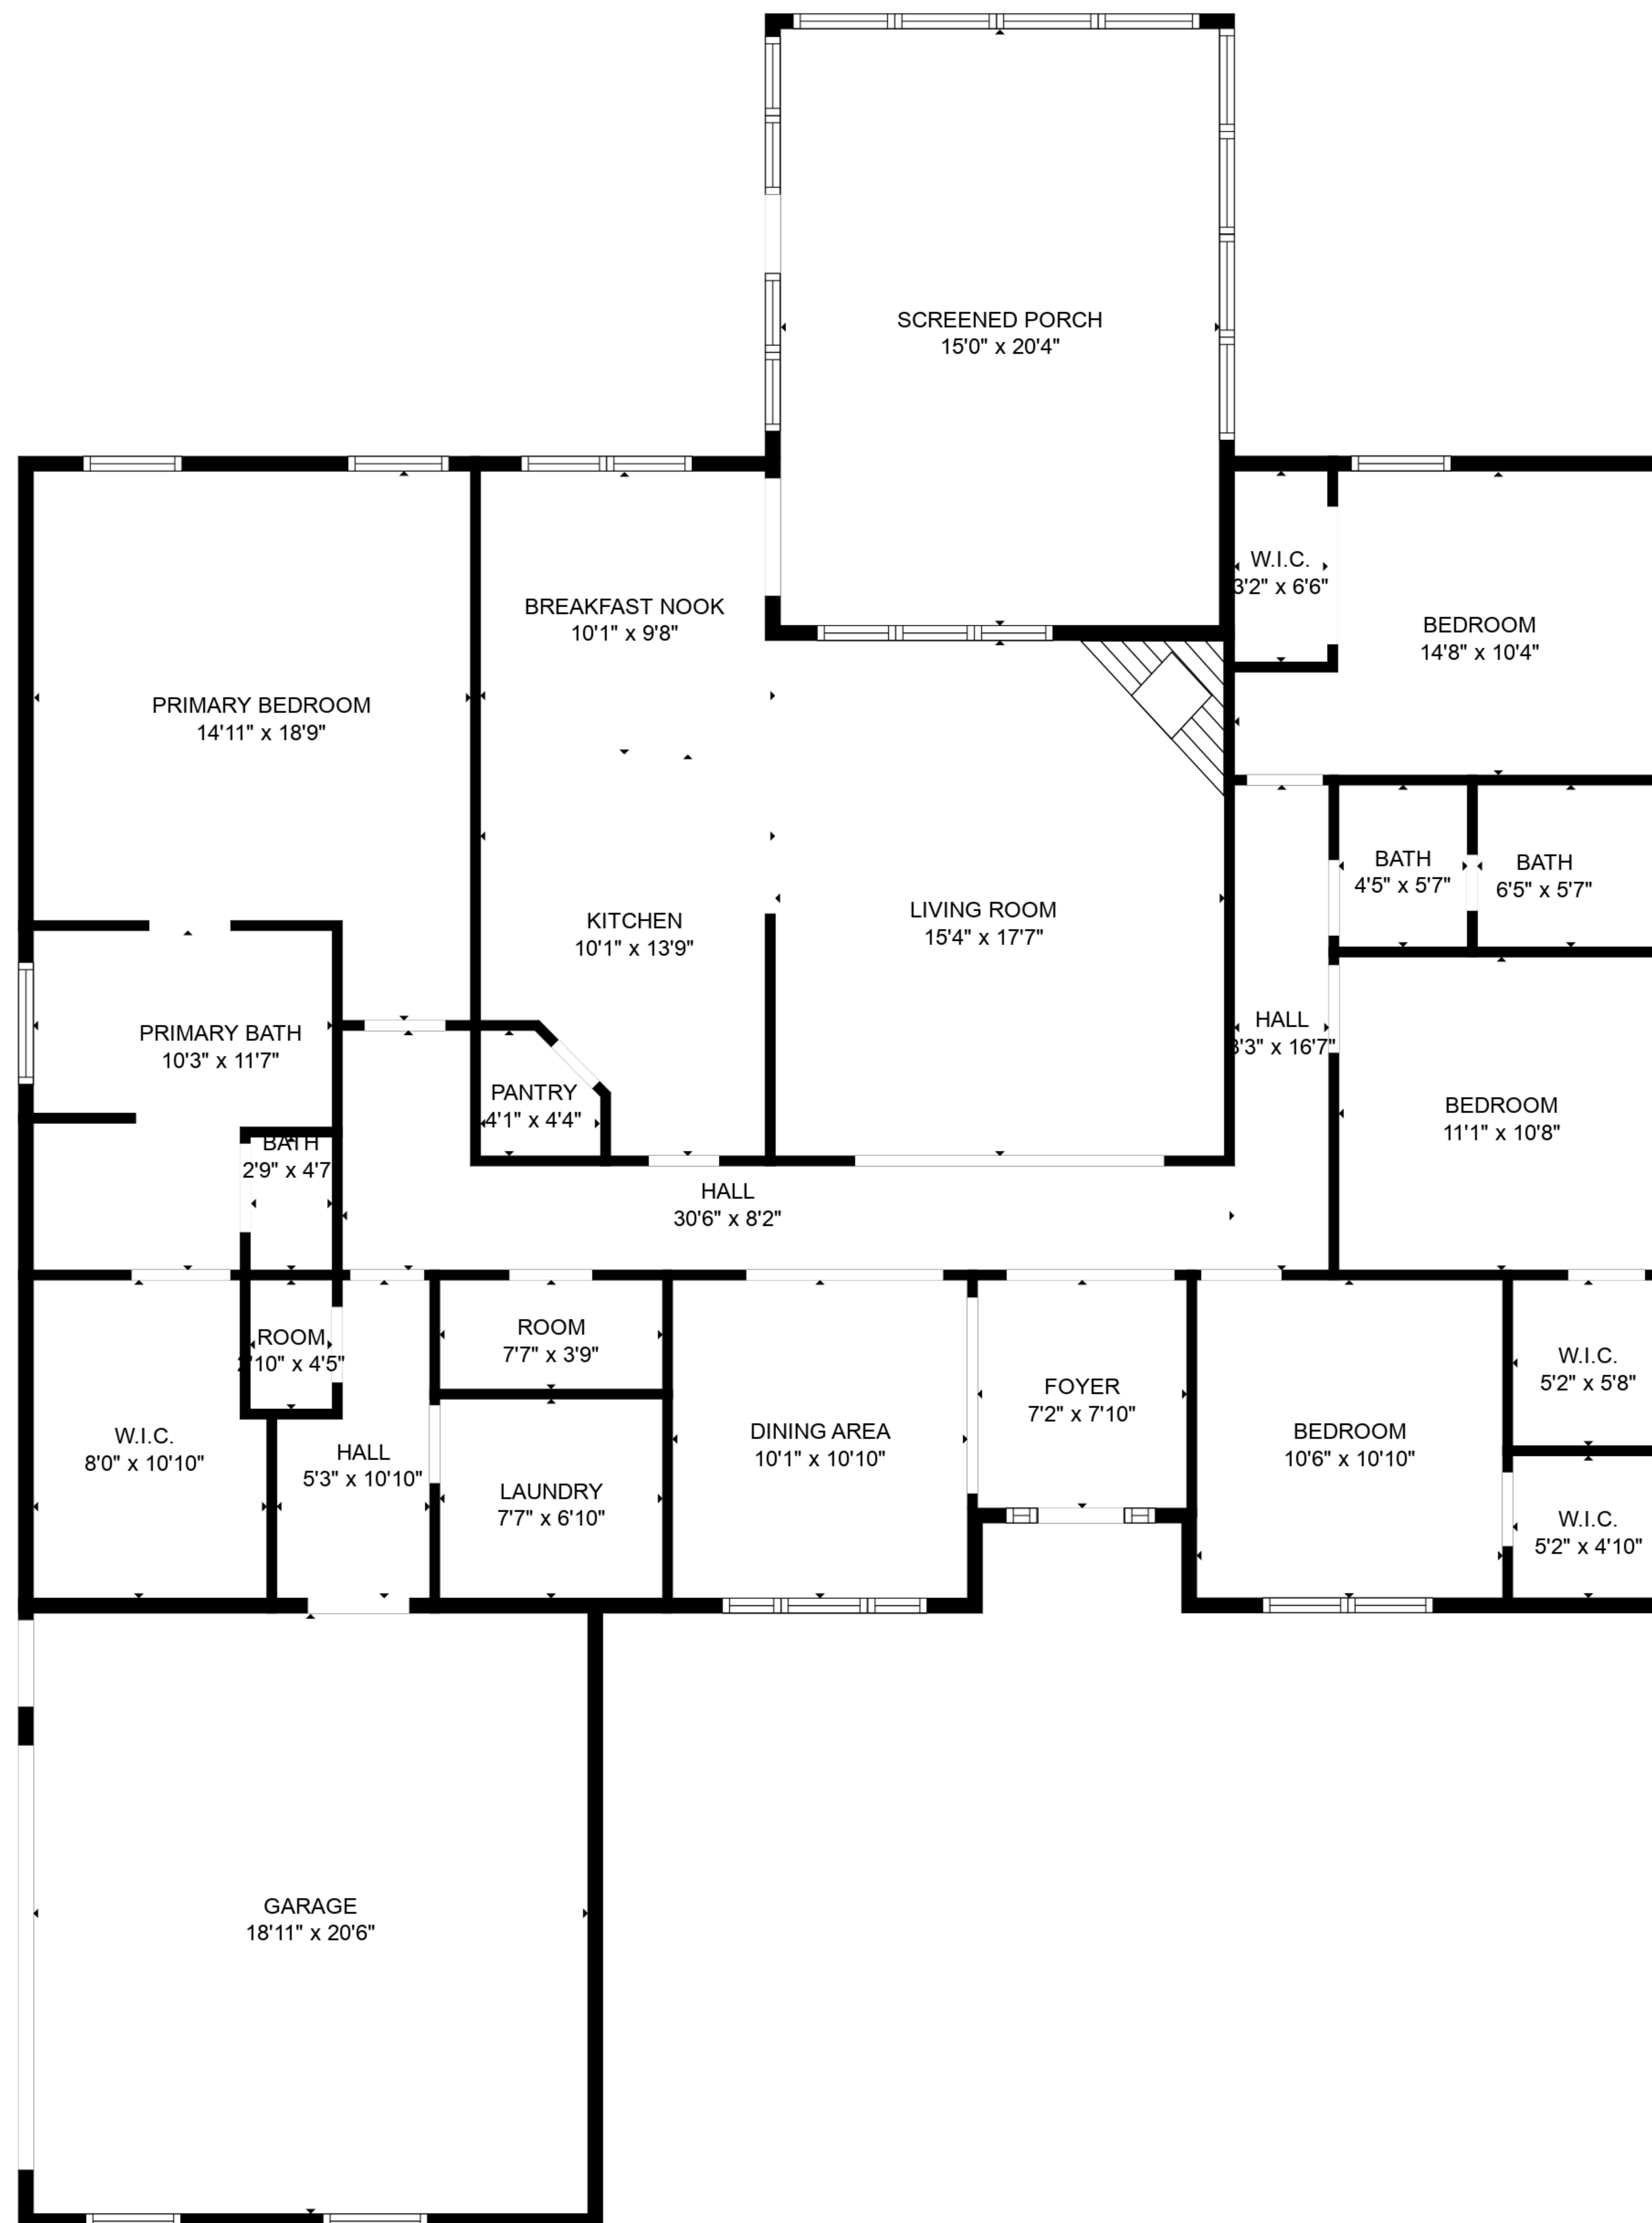

TOTAL: 2032 sq. ft

FLOOR 1: 2032 sq. ft

EXCLUDED AREAS: GARAGE: 389 sq. ft, SCREENED PORCH: 306 sq. ft

TOTAL: 2032 sq. ft

FLOOR 1: 2032 sq. ft

EXCLUDED AREAS: GARAGE: 389 sq. ft, SCREENED PORCH: 306 sq. ft