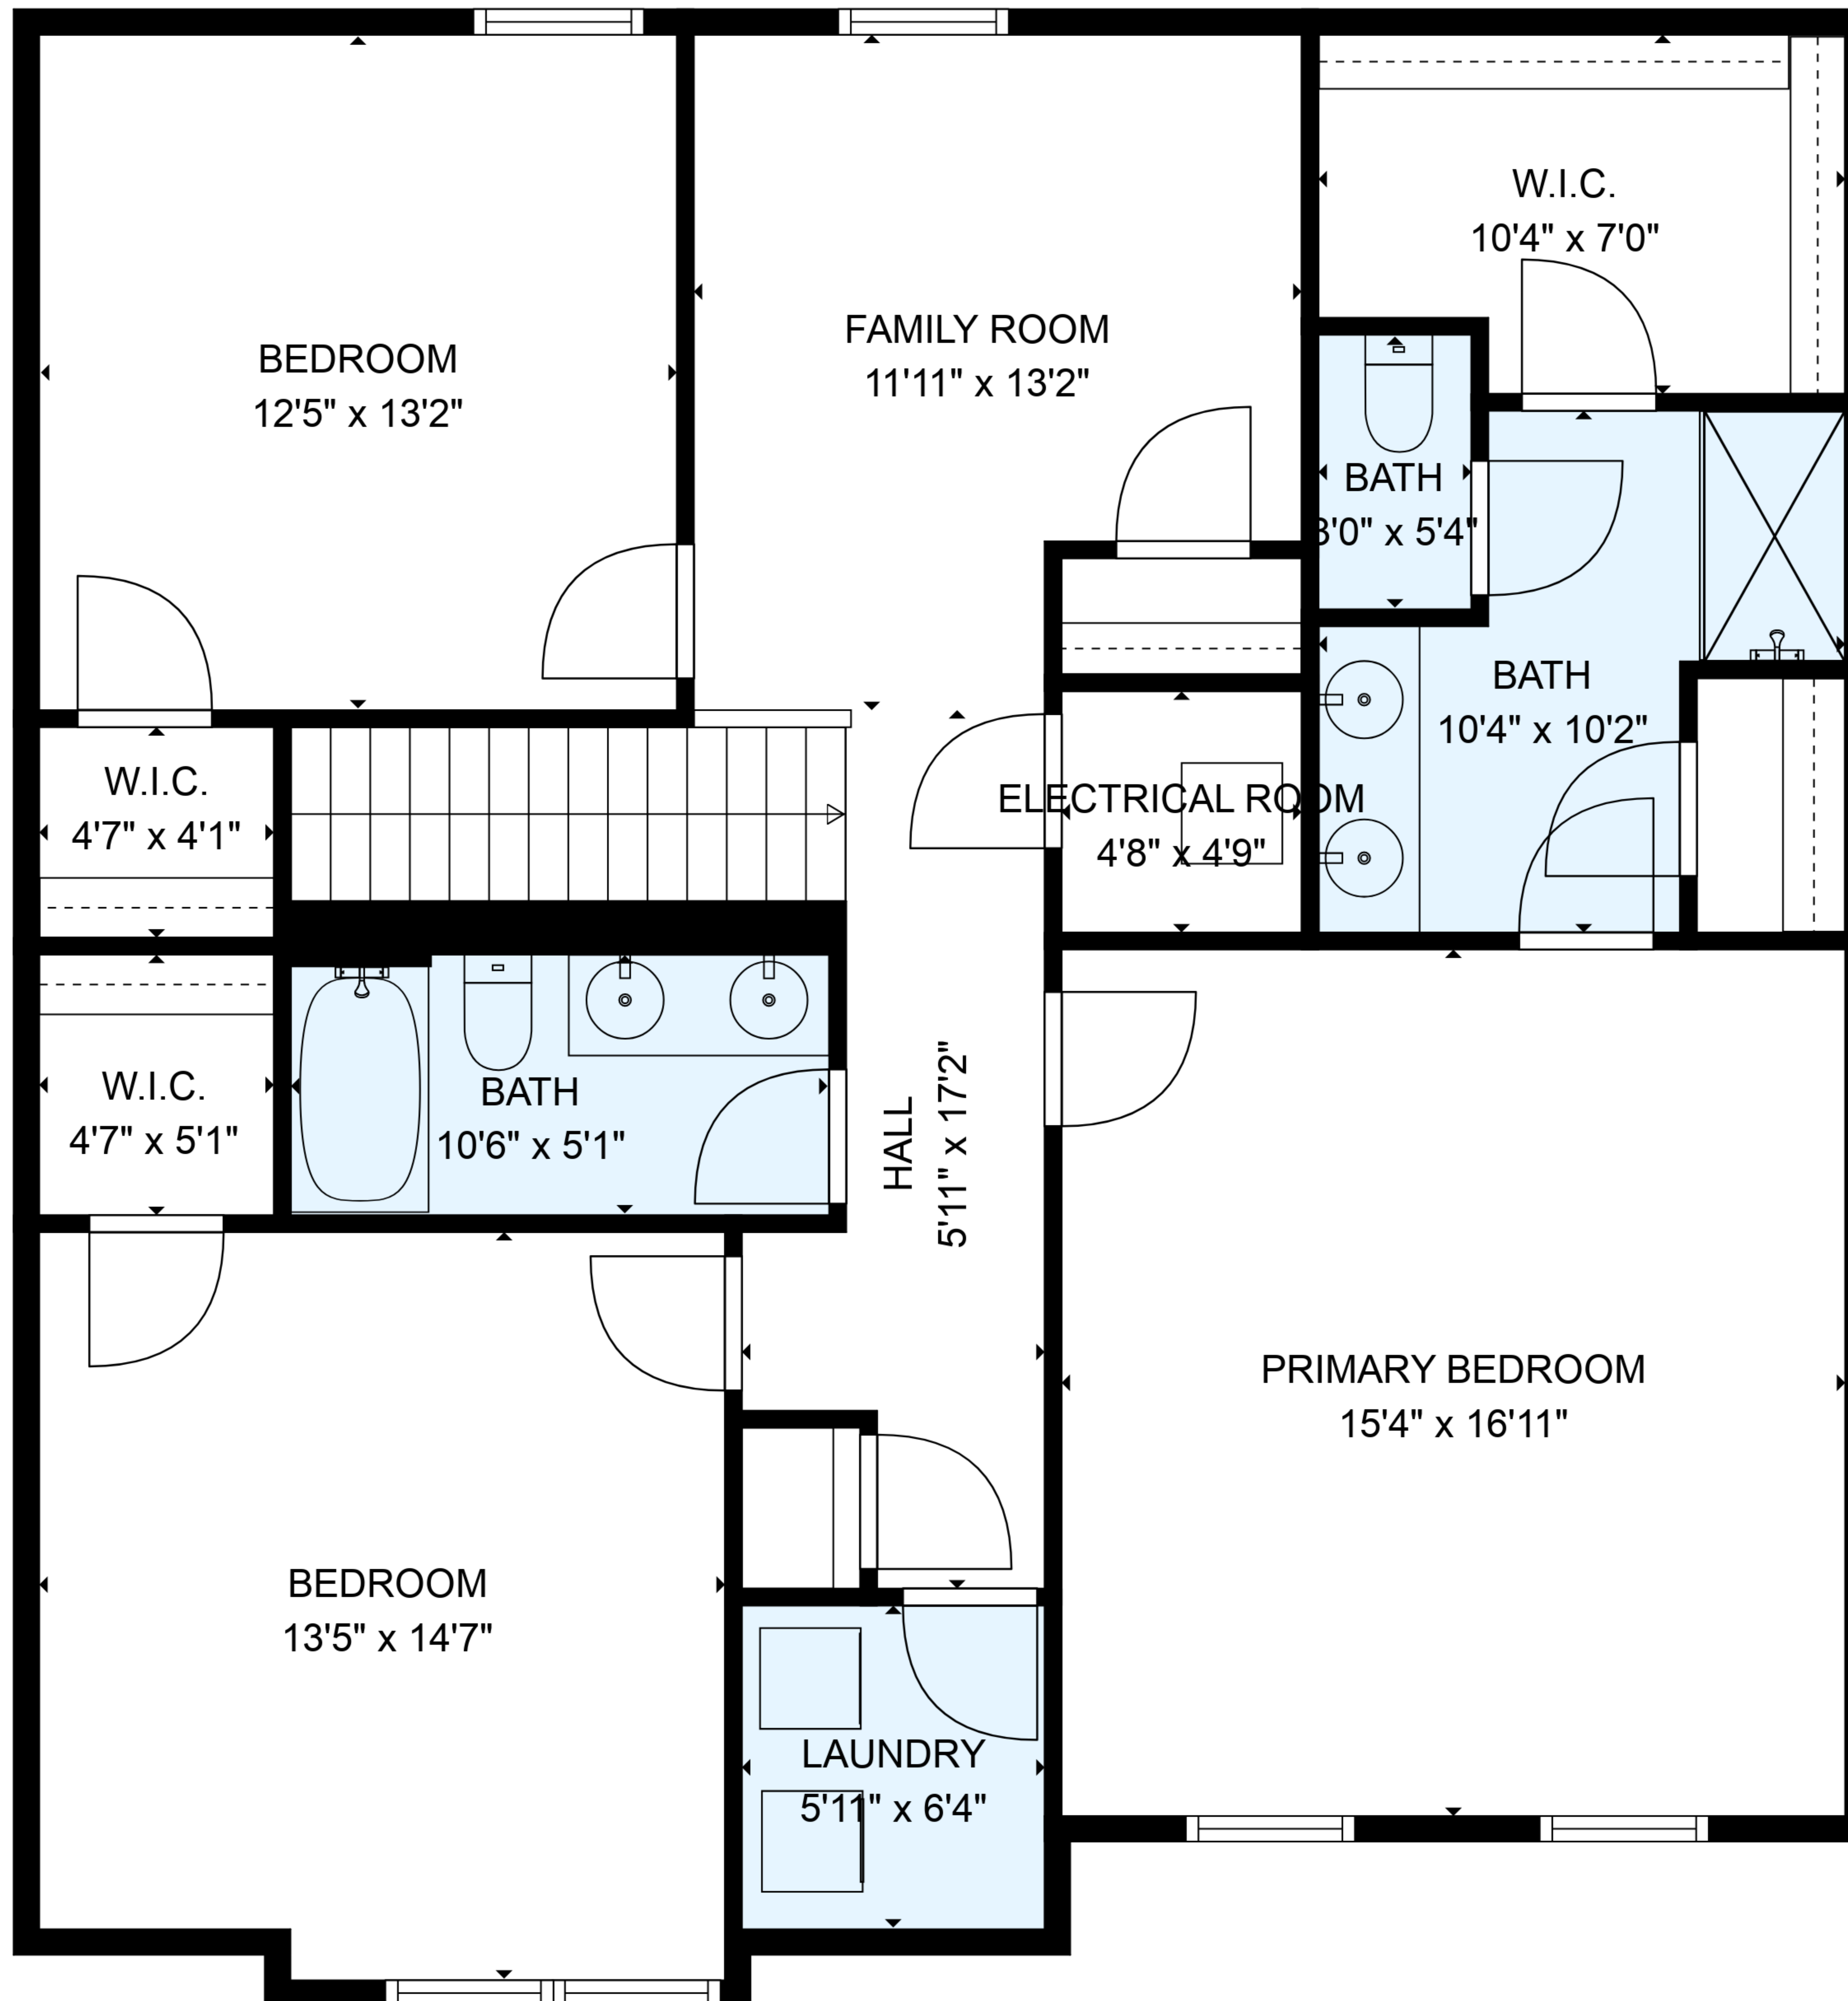

ESTIMATED AREAS

GLA FLOOR 1: 867 sq. ft EXCLUDED AREAS 409 sq. ft

GLA FLOOR 2: 1333 sq. ft EXCLUDED AREAS 22 sq. ft

Total GLA 2200 sq. ft, total area 2631 sq. ft

ESTIMATED AREAS

GLA FLOOR 1: 867 sq. ft EXCLUDED AREAS 409 sq. ft
 GLA FLOOR 2: 1333 sq. ft EXCLUDED AREAS 22 sq. ft
 Total GLA 2200 sq. ft, total area 2631 sq. ft

FLOOR 1

FLOOR 2

ESTIMATED AREAS

GLA FLOOR 1: 867 sq. ft EXCLUDED AREAS 409 sq. ft
 GLA FLOOR 2: 1333 sq. ft EXCLUDED AREAS 22 sq. ft
 Total GLA 2200 sq. ft, total area 2631 sq. ft