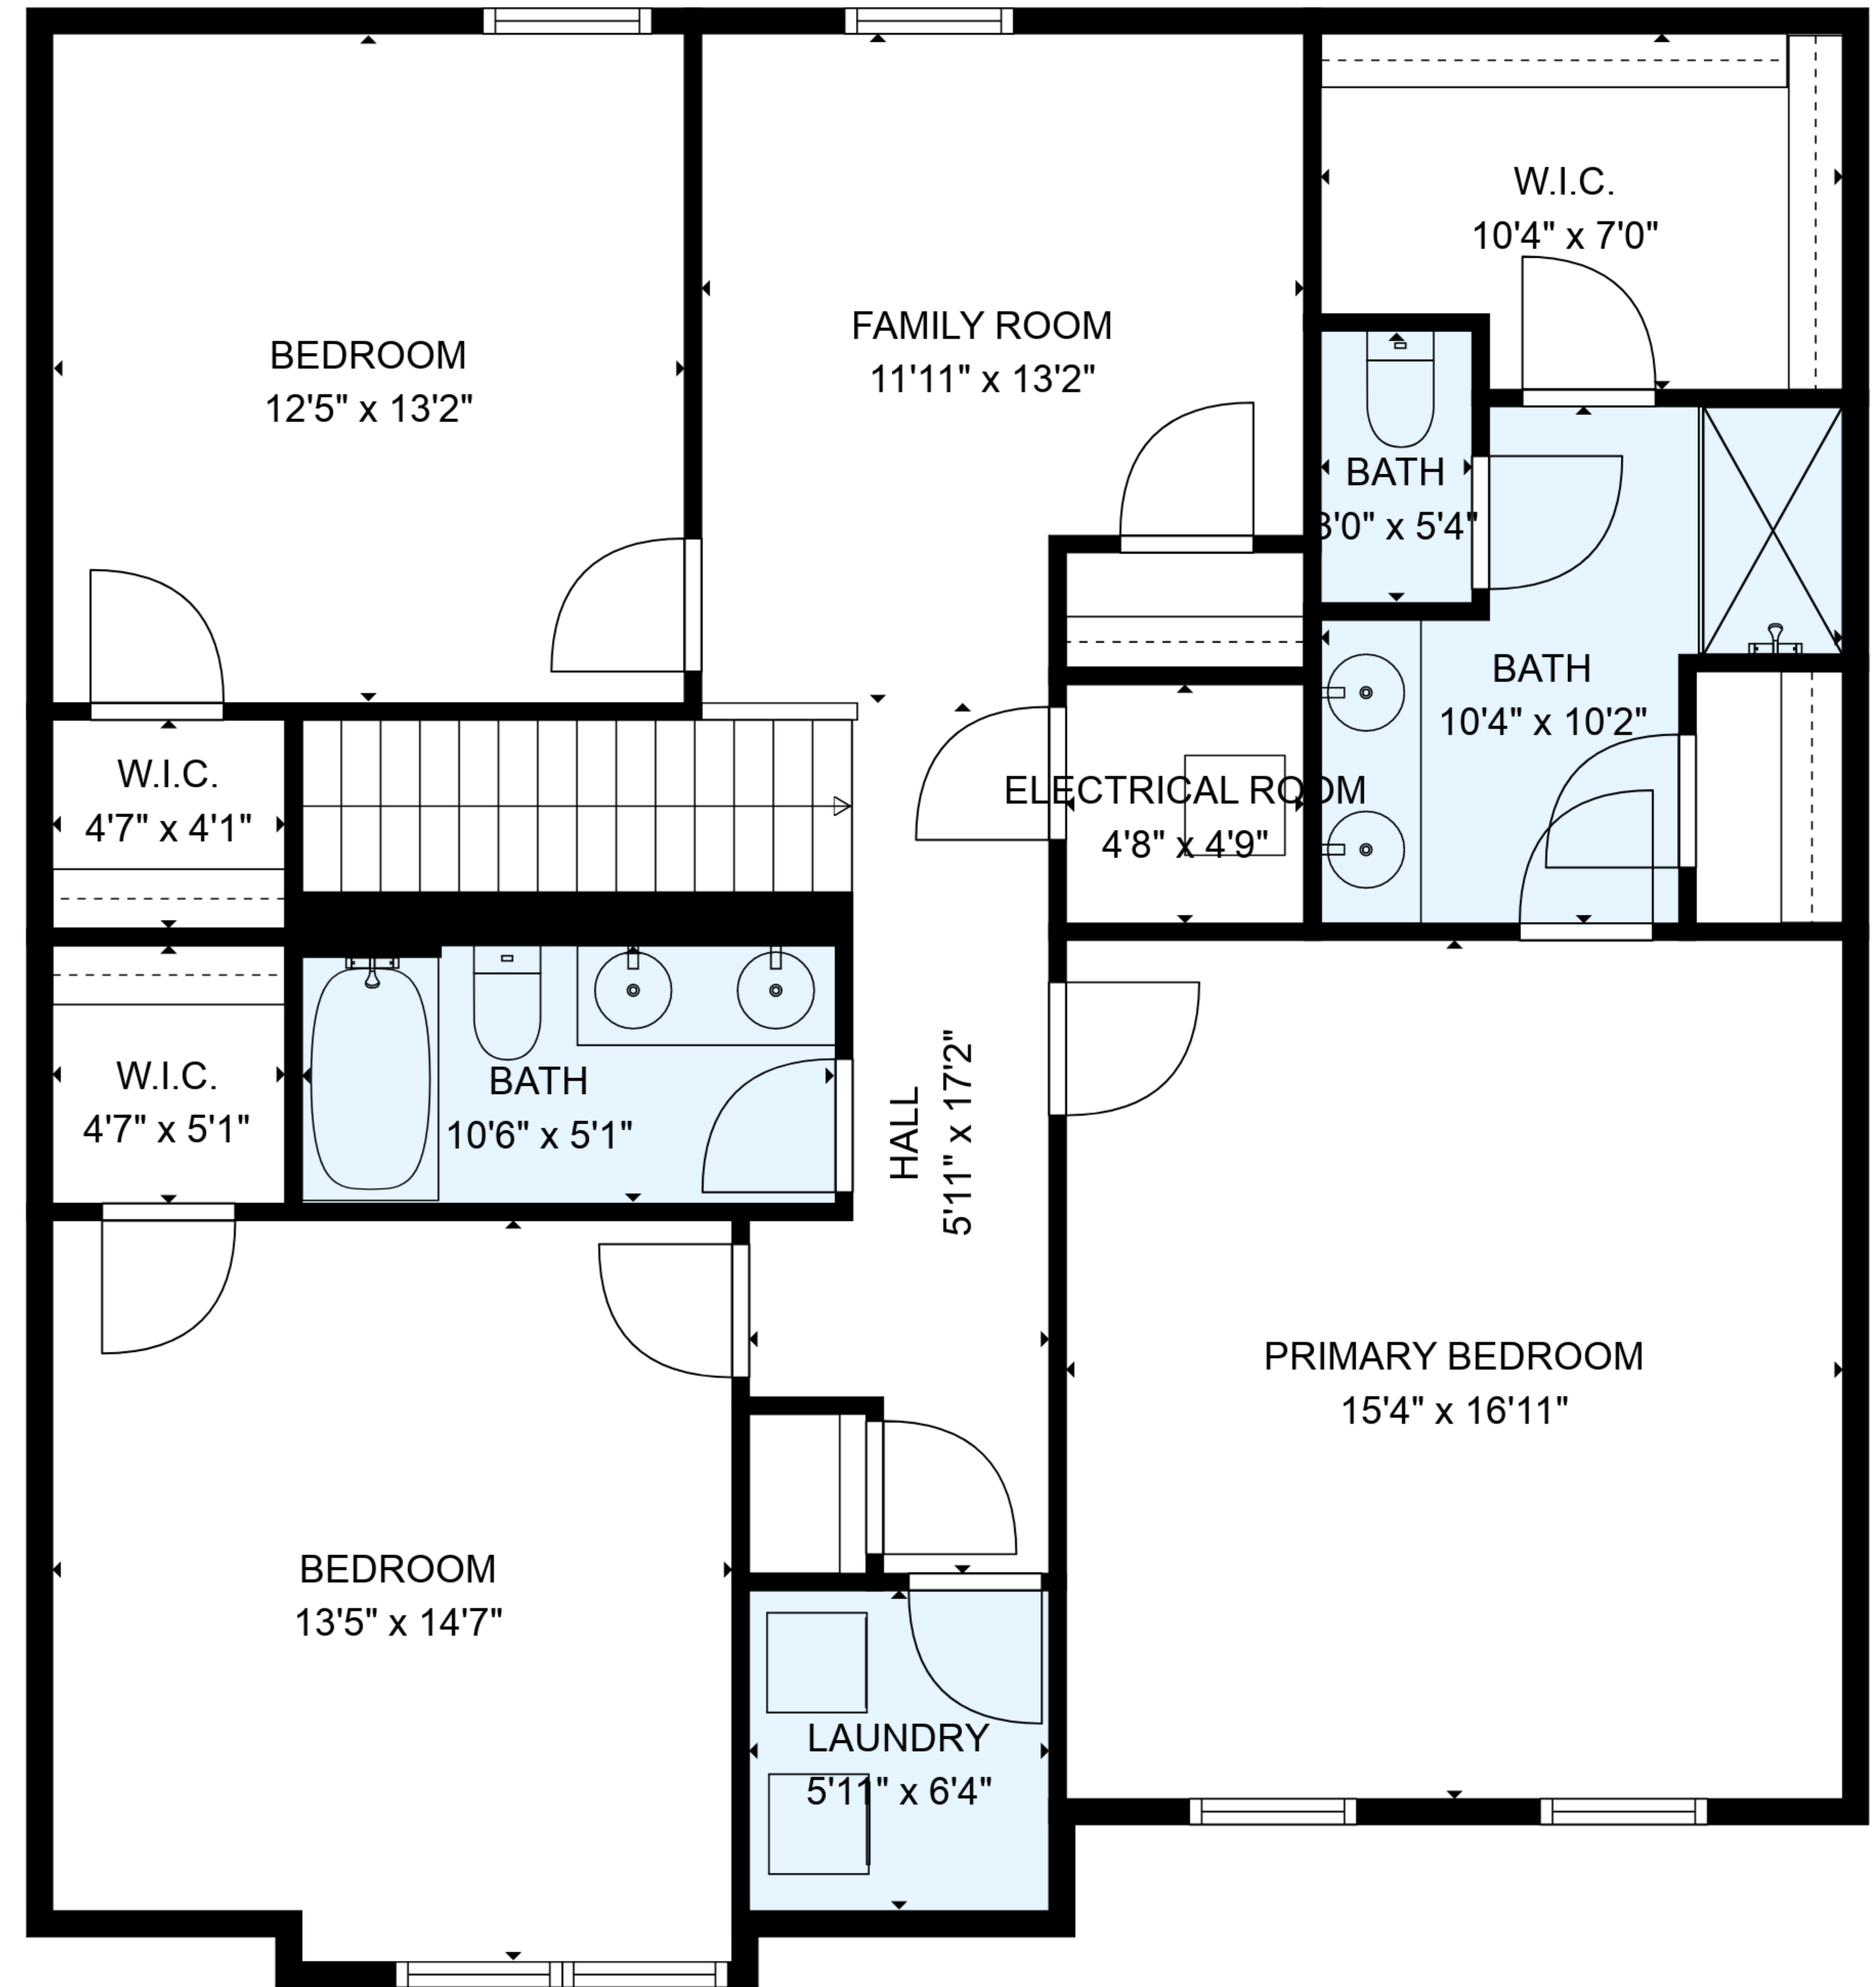

ESTIMATED AREAS

GLA FLOOR 1: 867 sq. ft EXCLUDED AREAS 409 sq. ft

GLA FLOOR 2: 1333 sq. ft EXCLUDED AREAS 22 sq. ft

Total GLA 2200 sq. ft, total area 2631 sq. ft

ESTIMATED AREAS

GLA FLOOR 1: 867 sq. ft EXCLUDED AREAS 409 sq. ft
 GLA FLOOR 2: 1333 sq. ft EXCLUDED AREAS 22 sq. ft
 Total GLA 2200 sq. ft, total area 2631 sq. ft

FLOOR 1

FLOOR 2

ESTIMATED AREAS

GLA FLOOR 1: 867 sq. ft EXCLUDED AREAS 409 sq. ft
 GLA FLOOR 2: 1333 sq. ft EXCLUDED AREAS 22 sq. ft
 Total GLA 2200 sq. ft, total area 2631 sq. ft