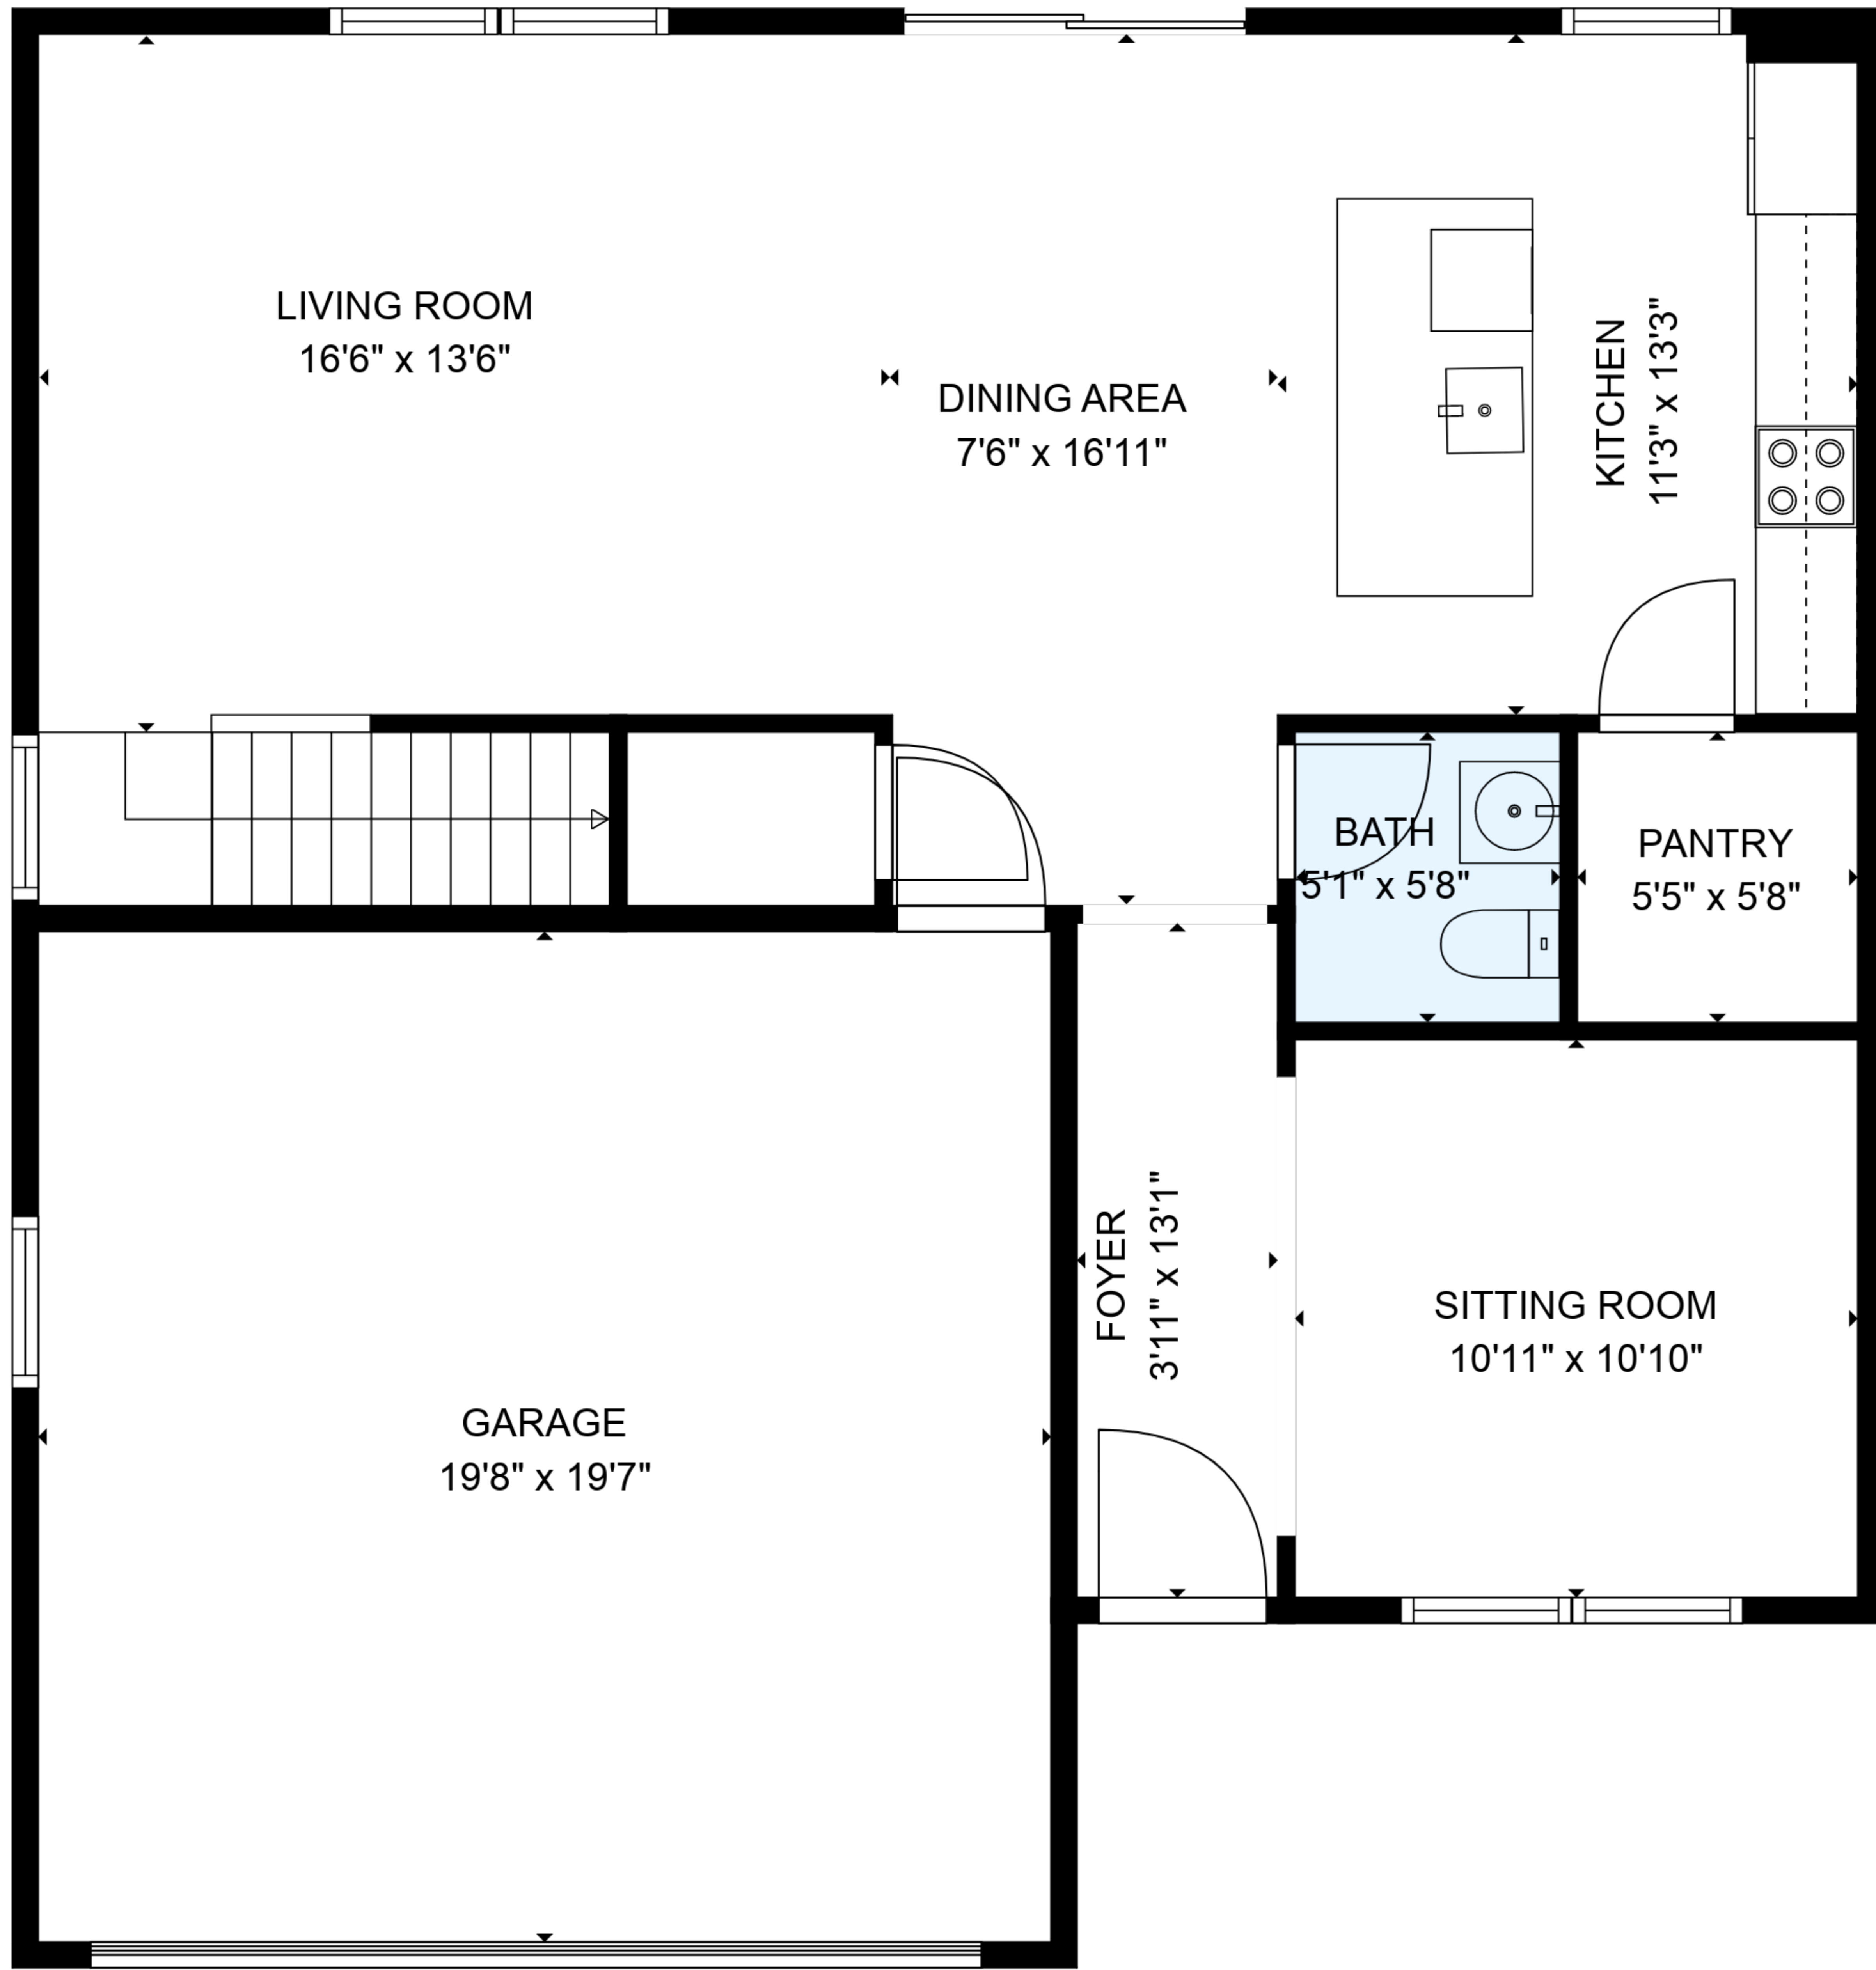

ESTIMATED AREAS

GLA FLOOR 1: 867 sq. ft EXCLUDED AREAS 409 sq. ft

GLA FLOOR 2: 1333 sq. ft EXCLUDED AREAS 22 sq. ft

Total GLA 2200 sq. ft, total area 2631 sq. ft

ESTIMATED AREAS

GLA FLOOR 1: 867 sq. ft EXCLUDED AREAS 409 sq. ft
 GLA FLOOR 2: 1333 sq. ft EXCLUDED AREAS 22 sq. ft
 Total GLA 2200 sq. ft, total area 2631 sq. ft

FLOOR 1

FLOOR 2

ESTIMATED AREAS

GLA FLOOR 1: 867 sq. ft EXCLUDED AREAS 409 sq. ft
 GLA FLOOR 2: 1333 sq. ft EXCLUDED AREAS 22 sq. ft
 Total GLA 2200 sq. ft, total area 2631 sq. ft