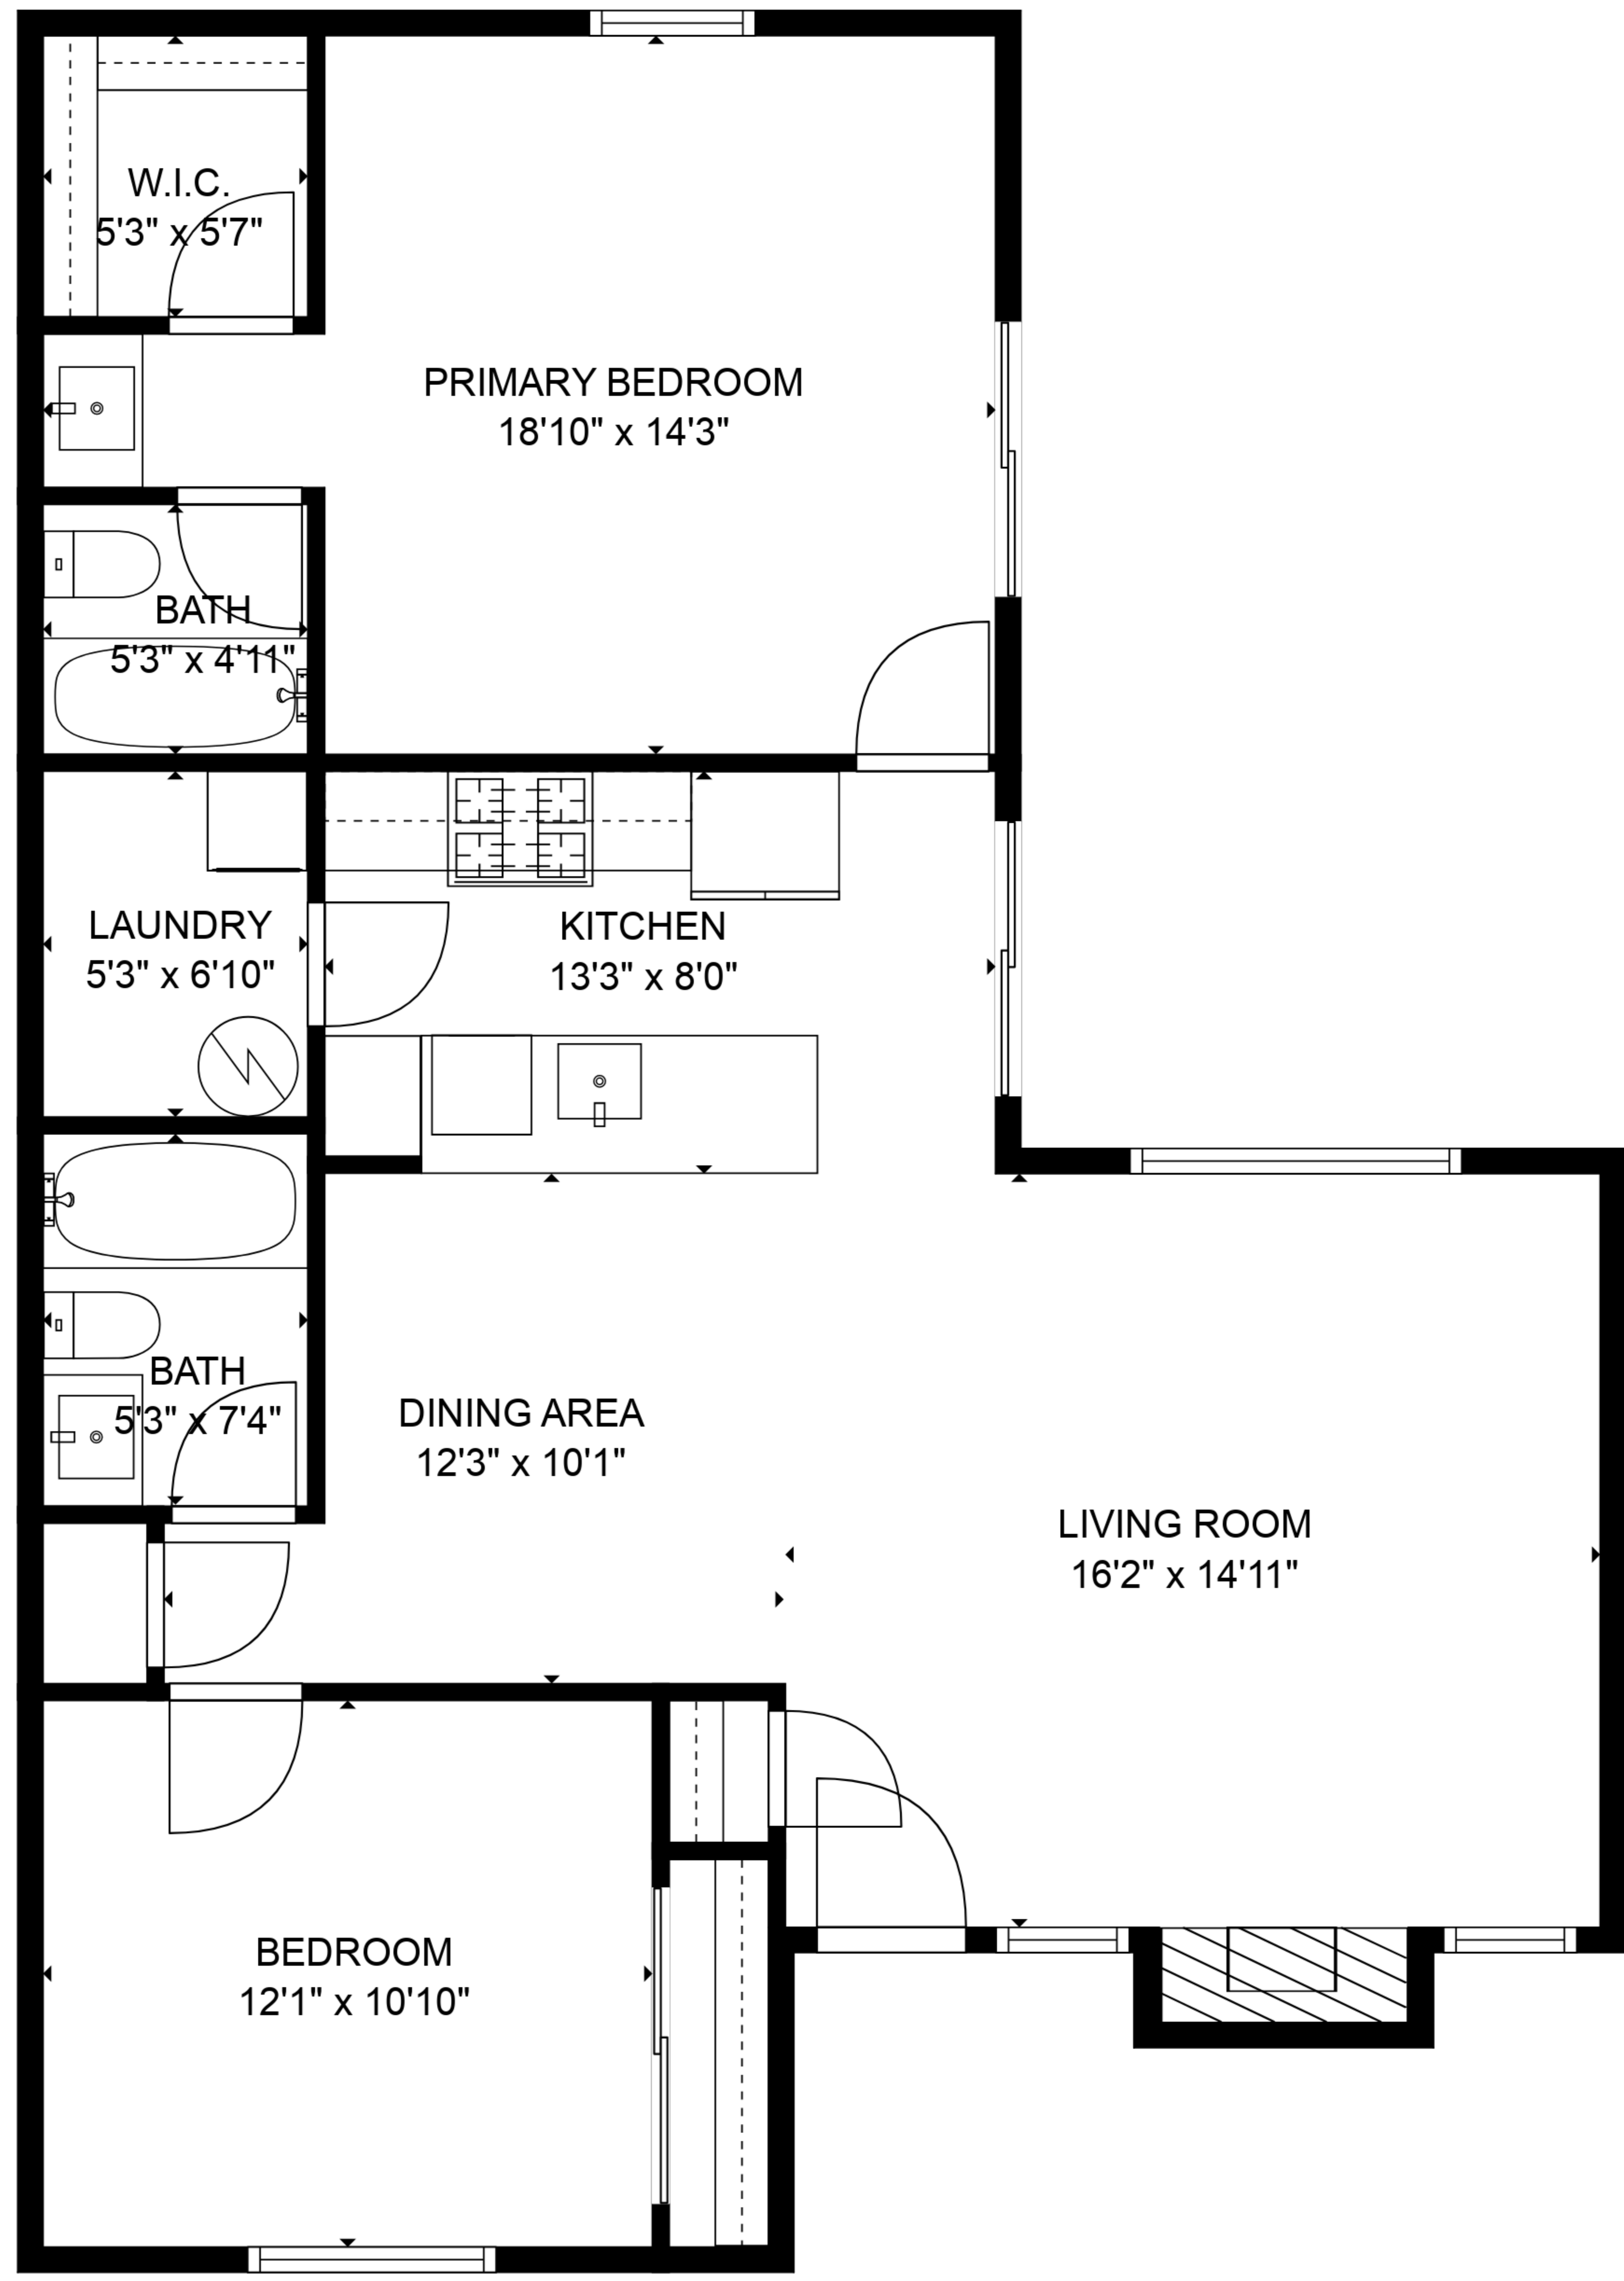

TOTAL: 980 sq. ft
FLOOR 1: 980 sq. ft
EXCLUDED AREAS: FIREPLACE: 11 sq. ft

SIZES AND DIMENSIONS ARE APPROXIMATE, ACTUAL MAY VARY.

TOTAL: 980 sq. ft
FLOOR 1: 980 sq. ft
EXCLUDED AREAS: FIREPLACE: 11 sq. ft

SIZES AND DIMENSIONS ARE APPROXIMATE, ACTUAL MAY VARY.