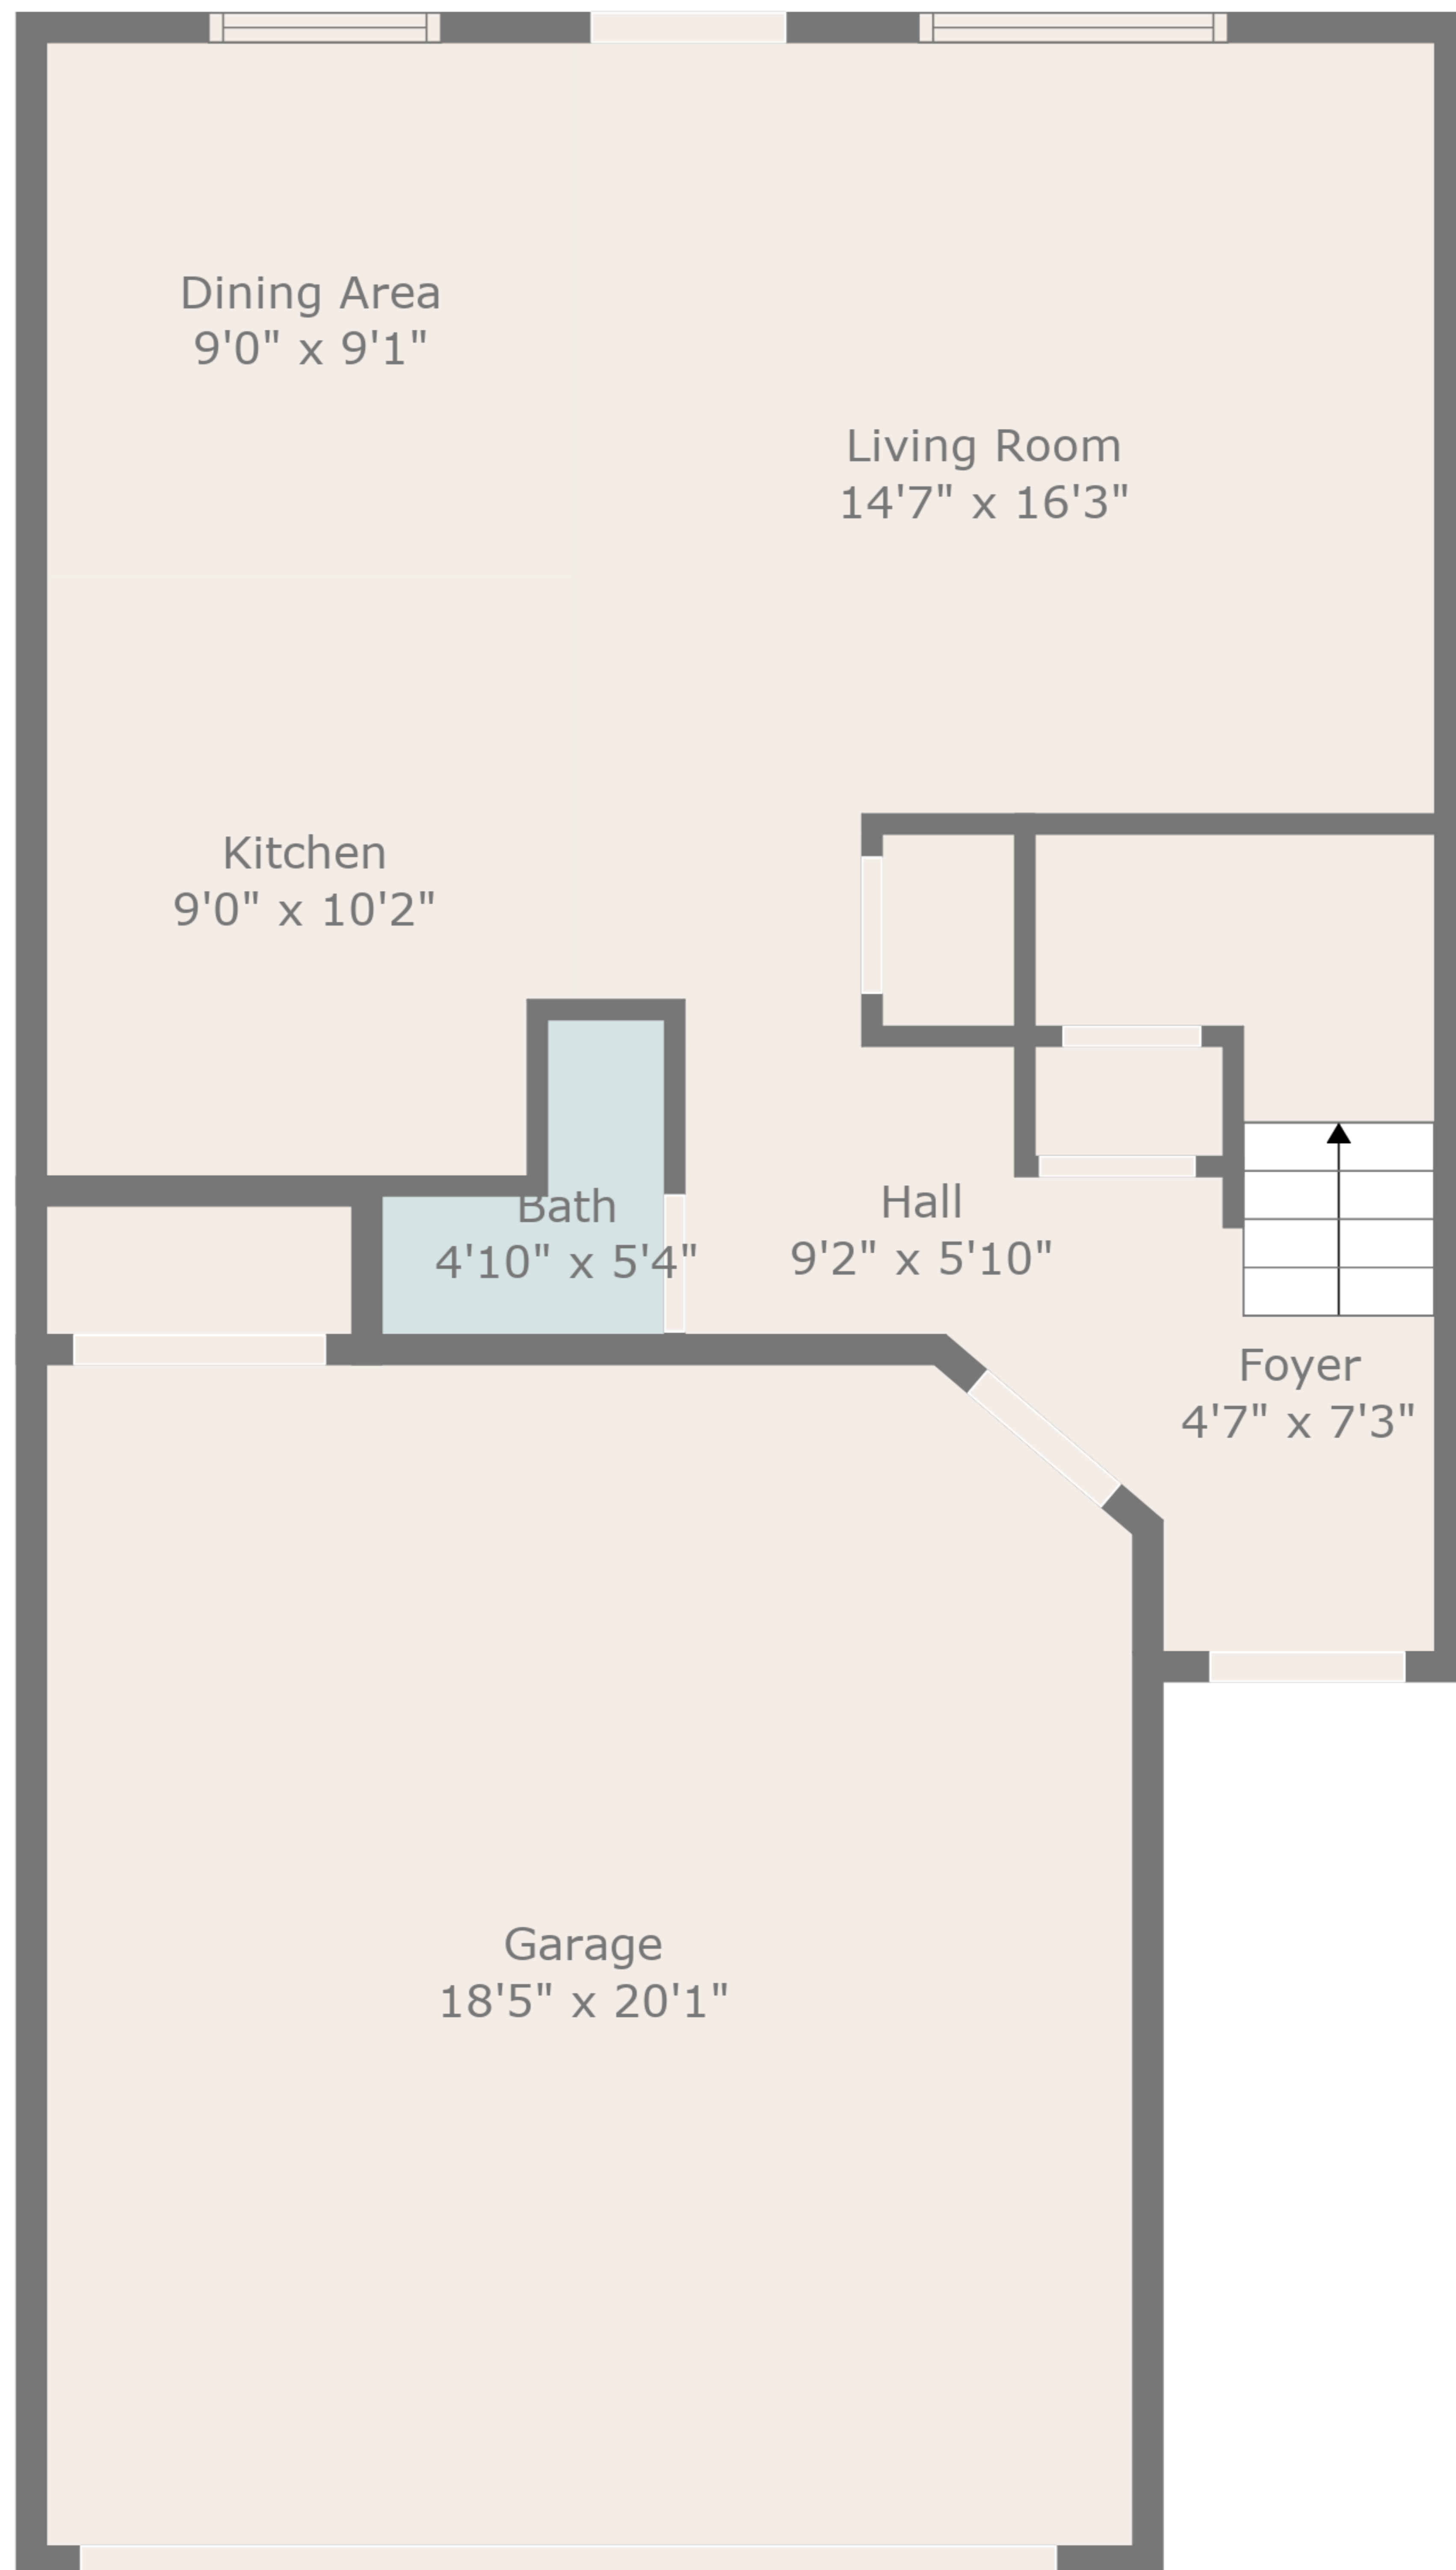

TOTAL: 1698 sq. ft

FLOOR 1: 908 sq. ft, FLOOR 2: 790 sq. ft
EXCLUDED AREAS: BAY WINDOW: 5 sq. ft

Floor Plan Created By Cubicasa App. Measurements Deemed Highly Reliable But Not Guaranteed.

TOTAL: 1698 sq. ft

FLOOR 1: 908 sq. ft, FLOOR 2: 790 sq. ft
EXCLUDED AREAS: BAY WINDOW: 5 sq. ft

Floor 1

Floor 2

TOTAL: 1698 sq. ft

FLOOR 1: 908 sq. ft, FLOOR 2: 790 sq. ft
EXCLUDED AREAS: BAY WINDOW: 5 sq. ft