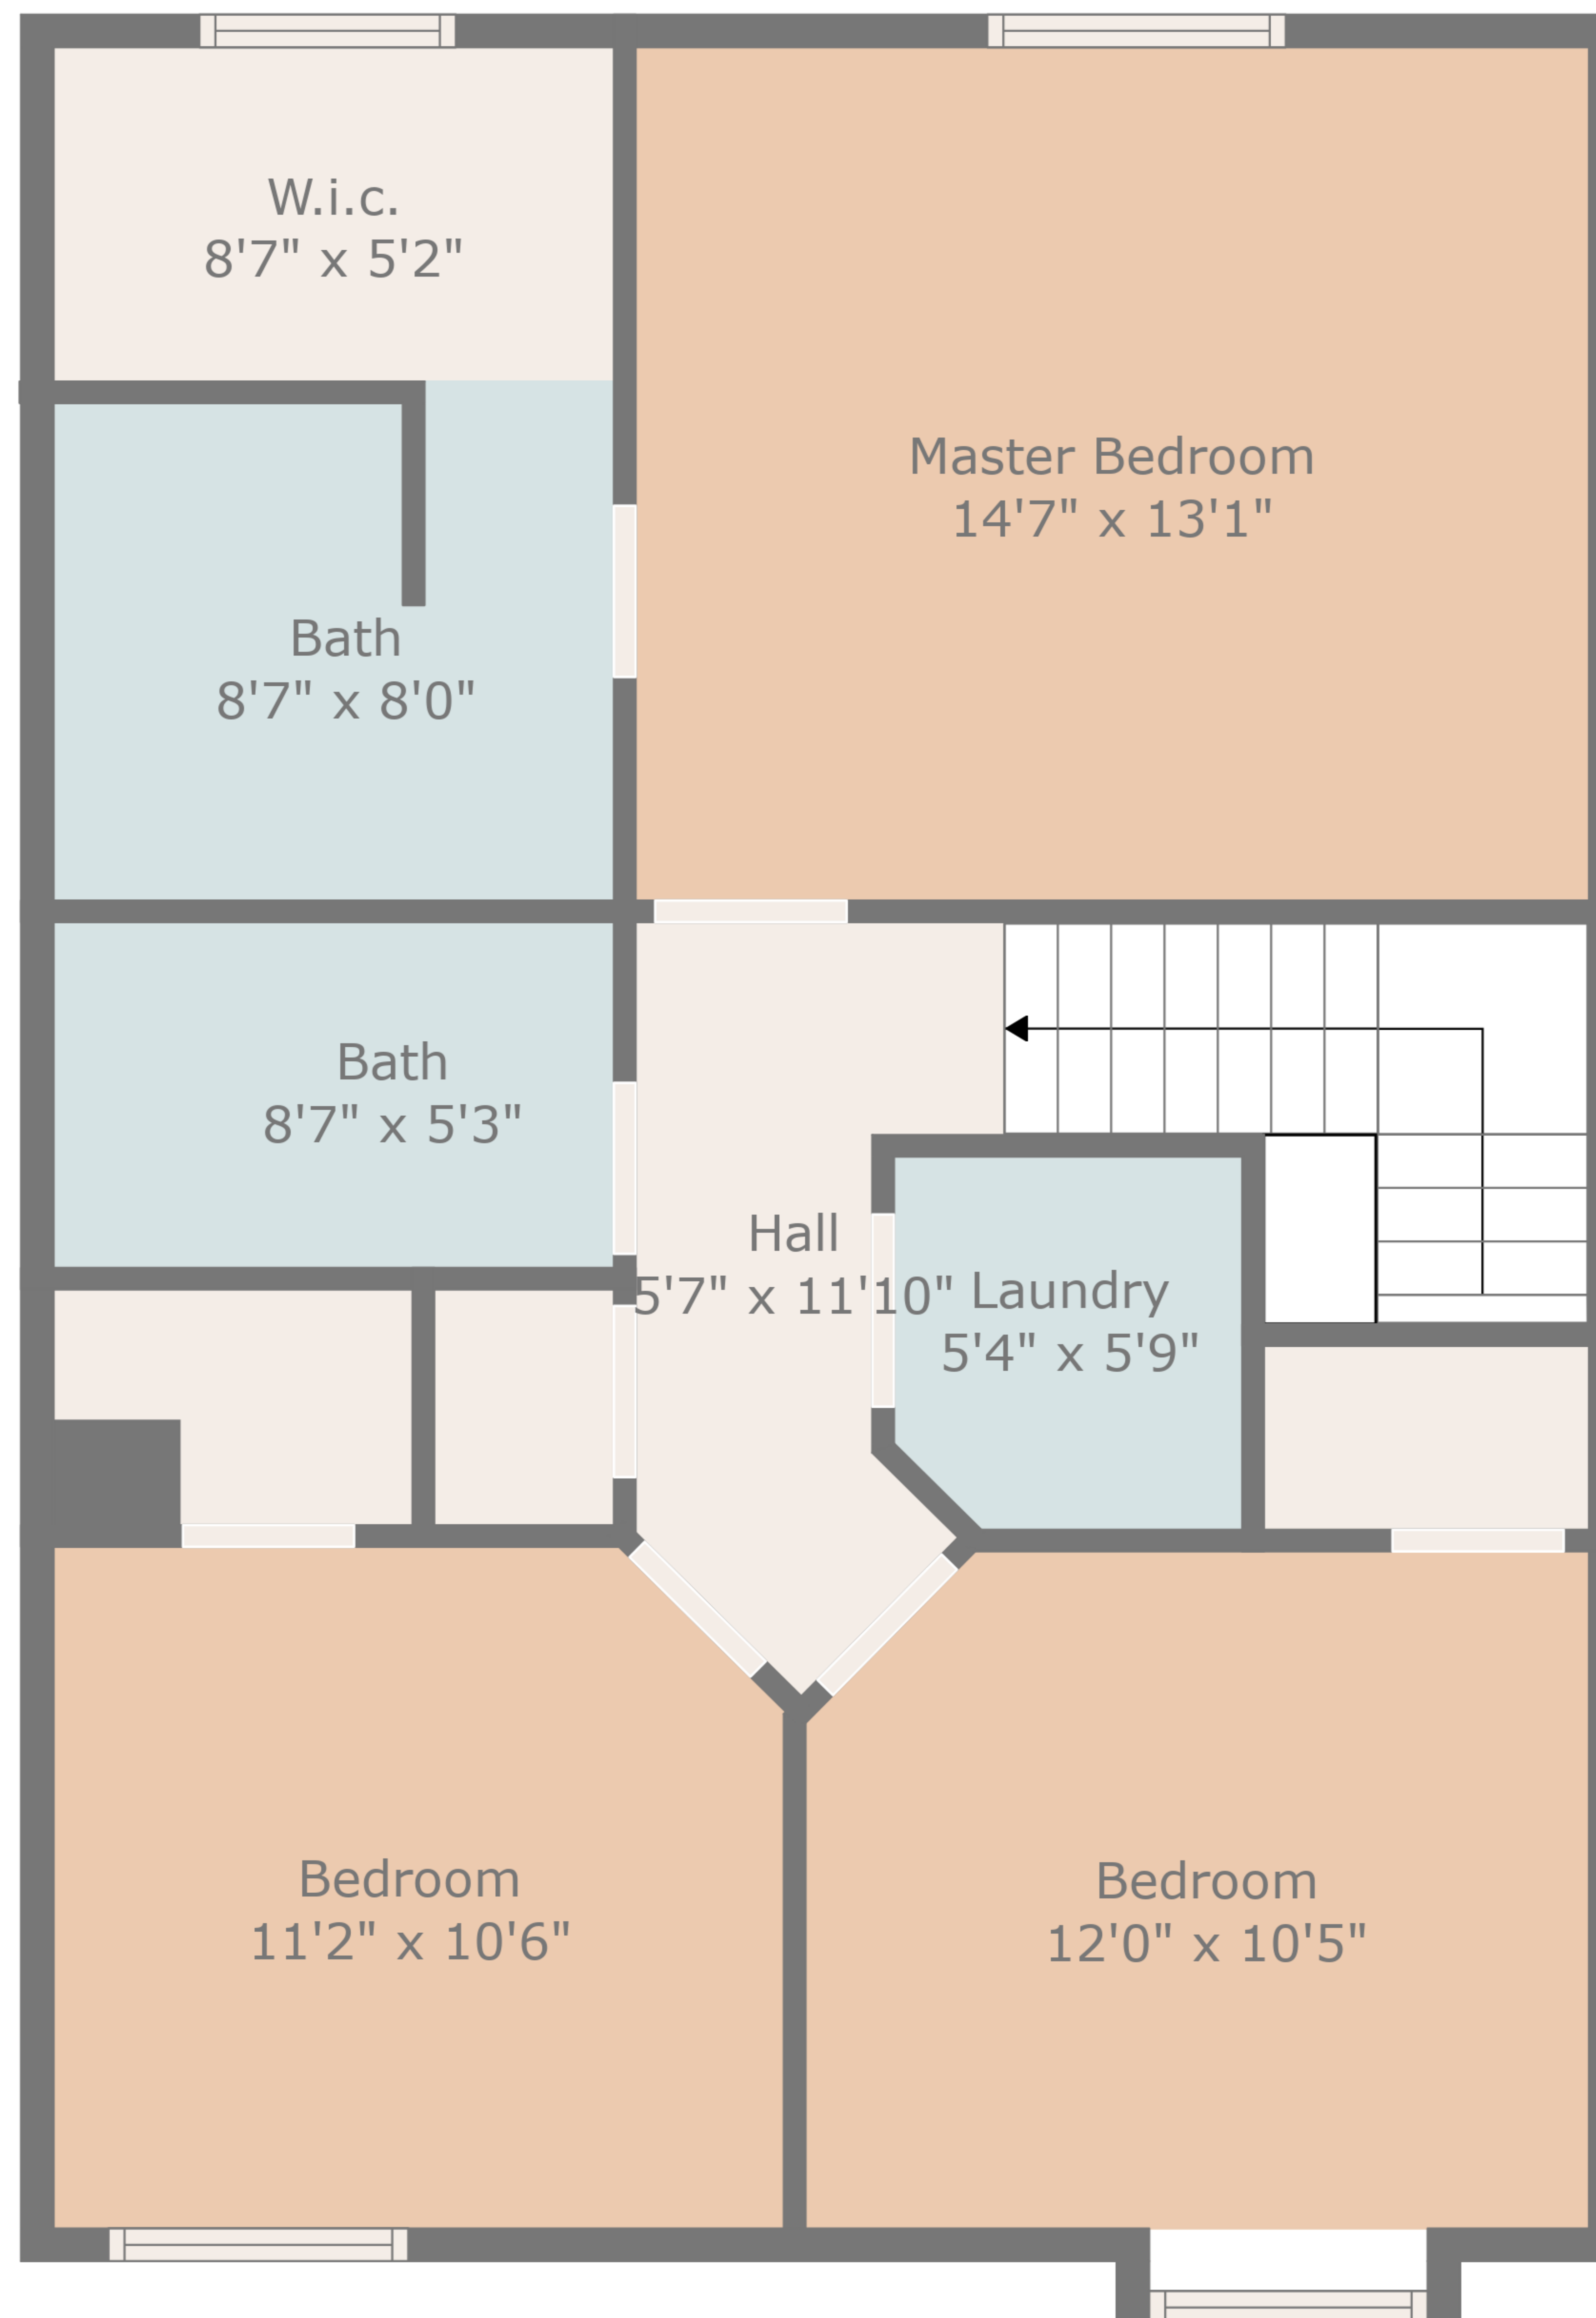

TOTAL: 1698 sq. ft

FLOOR 1: 908 sq. ft, FLOOR 2: 790 sq. ft
EXCLUDED AREAS: BAY WINDOW: 5 sq. ft

Floor Plan Created By Cubicasa App. Measurements Deemed Highly Reliable But Not Guaranteed.

TOTAL: 1698 sq. ft

FLOOR 1: 908 sq. ft, FLOOR 2: 790 sq. ft
EXCLUDED AREAS: BAY WINDOW: 5 sq. ft

Floor 1

Floor 2

TOTAL: 1698 sq. ft

FLOOR 1: 908 sq. ft, FLOOR 2: 790 sq. ft
EXCLUDED AREAS: BAY WINDOW: 5 sq. ft