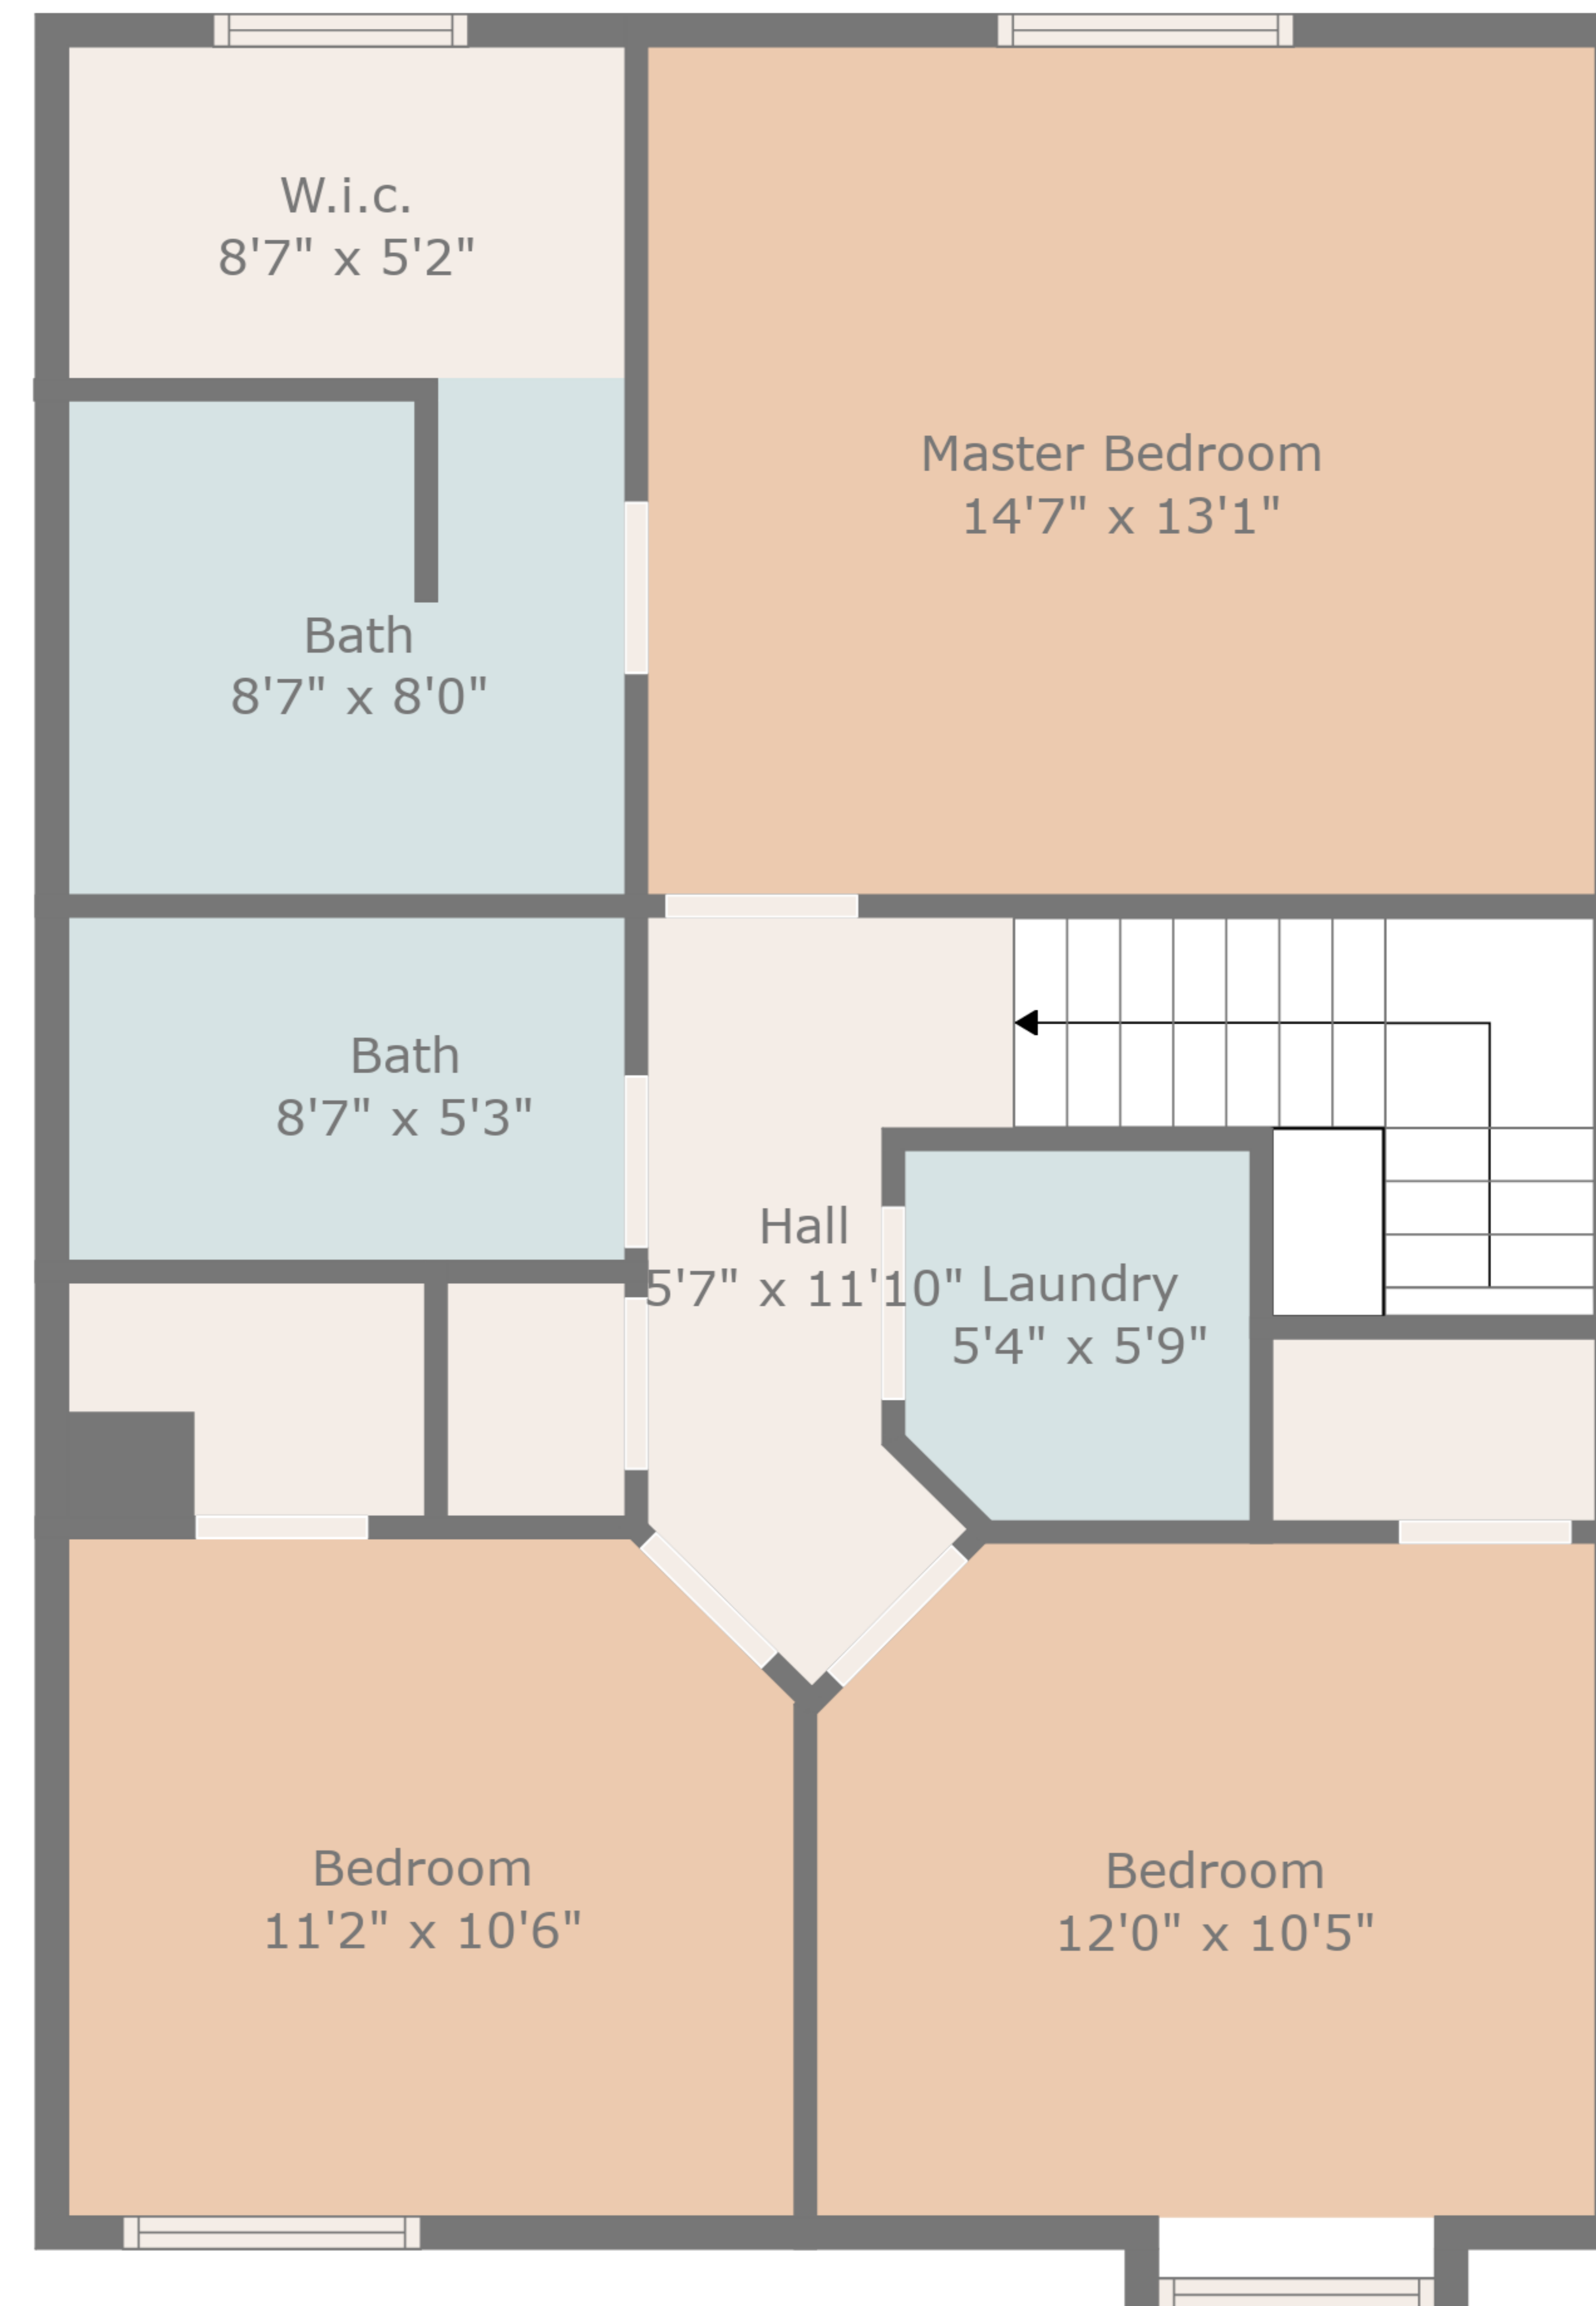

TOTAL: 1698 sq. ft

FLOOR 1: 908 sq. ft, FLOOR 2: 790 sq. ft
EXCLUDED AREAS: BAY WINDOW: 5 sq. ft

Floor Plan Created By Cubicasa App. Measurements Deemed Highly Reliable But Not Guaranteed.

TOTAL: 1698 sq. ft

FLOOR 1: 908 sq. ft, FLOOR 2: 790 sq. ft
EXCLUDED AREAS: BAY WINDOW: 5 sq. ft

Floor 1

Floor 2

TOTAL: 1698 sq. ft

FLOOR 1: 908 sq. ft, FLOOR 2: 790 sq. ft
EXCLUDED AREAS: BAY WINDOW: 5 sq. ft