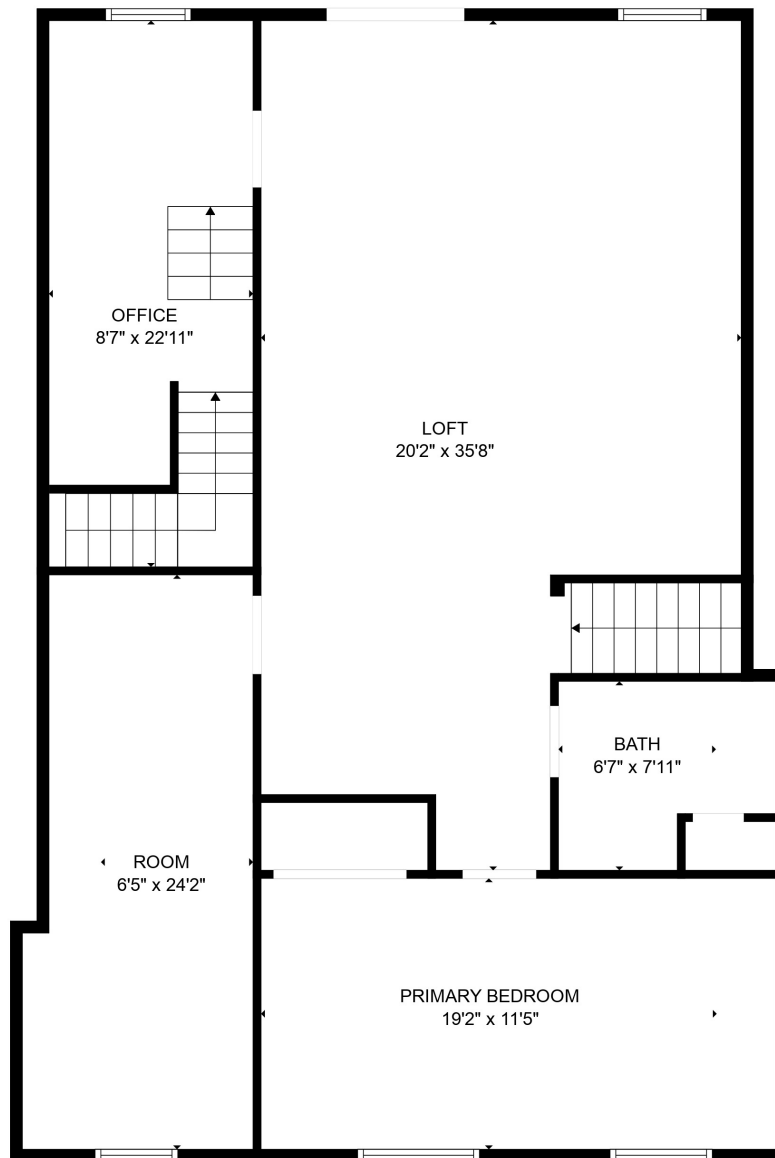

FLOOR 1

FLOOR 2

**TOTAL: 4253 sq. ft**  
 FLOOR 1: 2941 sq. ft, FLOOR 2: 1312 sq. ft  
 EXCLUDED AREAS: GARAGE: 398 sq. ft, LOW CEILING: 105 sq. ft

MEASUREMENTS ARE CALCULATED BY CUBICASA TECHNOLOGY, DEEMED HIGHLY RELIABLE BUT NOT GUARANTEED.

**TOTAL: 4253 sq. ft**  
 FLOOR 1: 2941 sq. ft, FLOOR 2: 1312 sq. ft  
 EXCLUDED AREAS: GARAGE: 398 sq. ft, LOW CEILING: 105 sq. ft

MEASUREMENTS ARE CALCULATED BY CUBICASA TECHNOLOGY. DEEMED HIGHLY RELIABLE BUT NOT GUARANTEED.