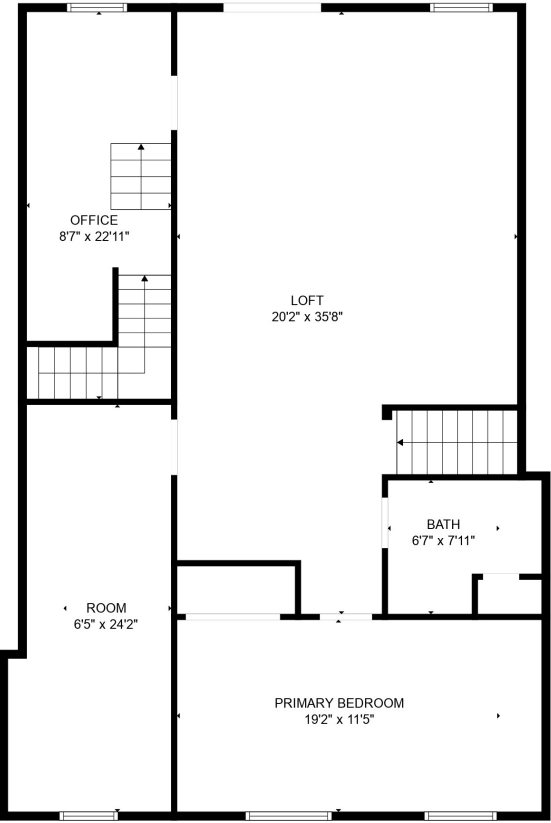

FLOOR 1

FLOOR 2

**TOTAL: 4253 sq. ft**  
 FLOOR 1: 2941 sq. ft, FLOOR 2: 1312 sq. ft  
 EXCLUDED AREAS: GARAGE: 398 sq. ft, LOW CEILING: 105 sq. ft

MEASUREMENTS ARE CALCULATED BY CUBICASA TECHNOLOGY, DEEMED HIGHLY RELIABLE BUT NOT GUARANTEED.

**TOTAL: 4253 sq. ft**  
 FLOOR 1: 2941 sq. ft, FLOOR 2: 1312 sq. ft  
 EXCLUDED AREAS: GARAGE: 398 sq. ft, LOW CEILING: 105 sq. ft

MEASUREMENTS ARE CALCULATED BY CUBICASA TECHNOLOGY. DEEMED HIGHLY RELIABLE BUT NOT GUARANTEED.