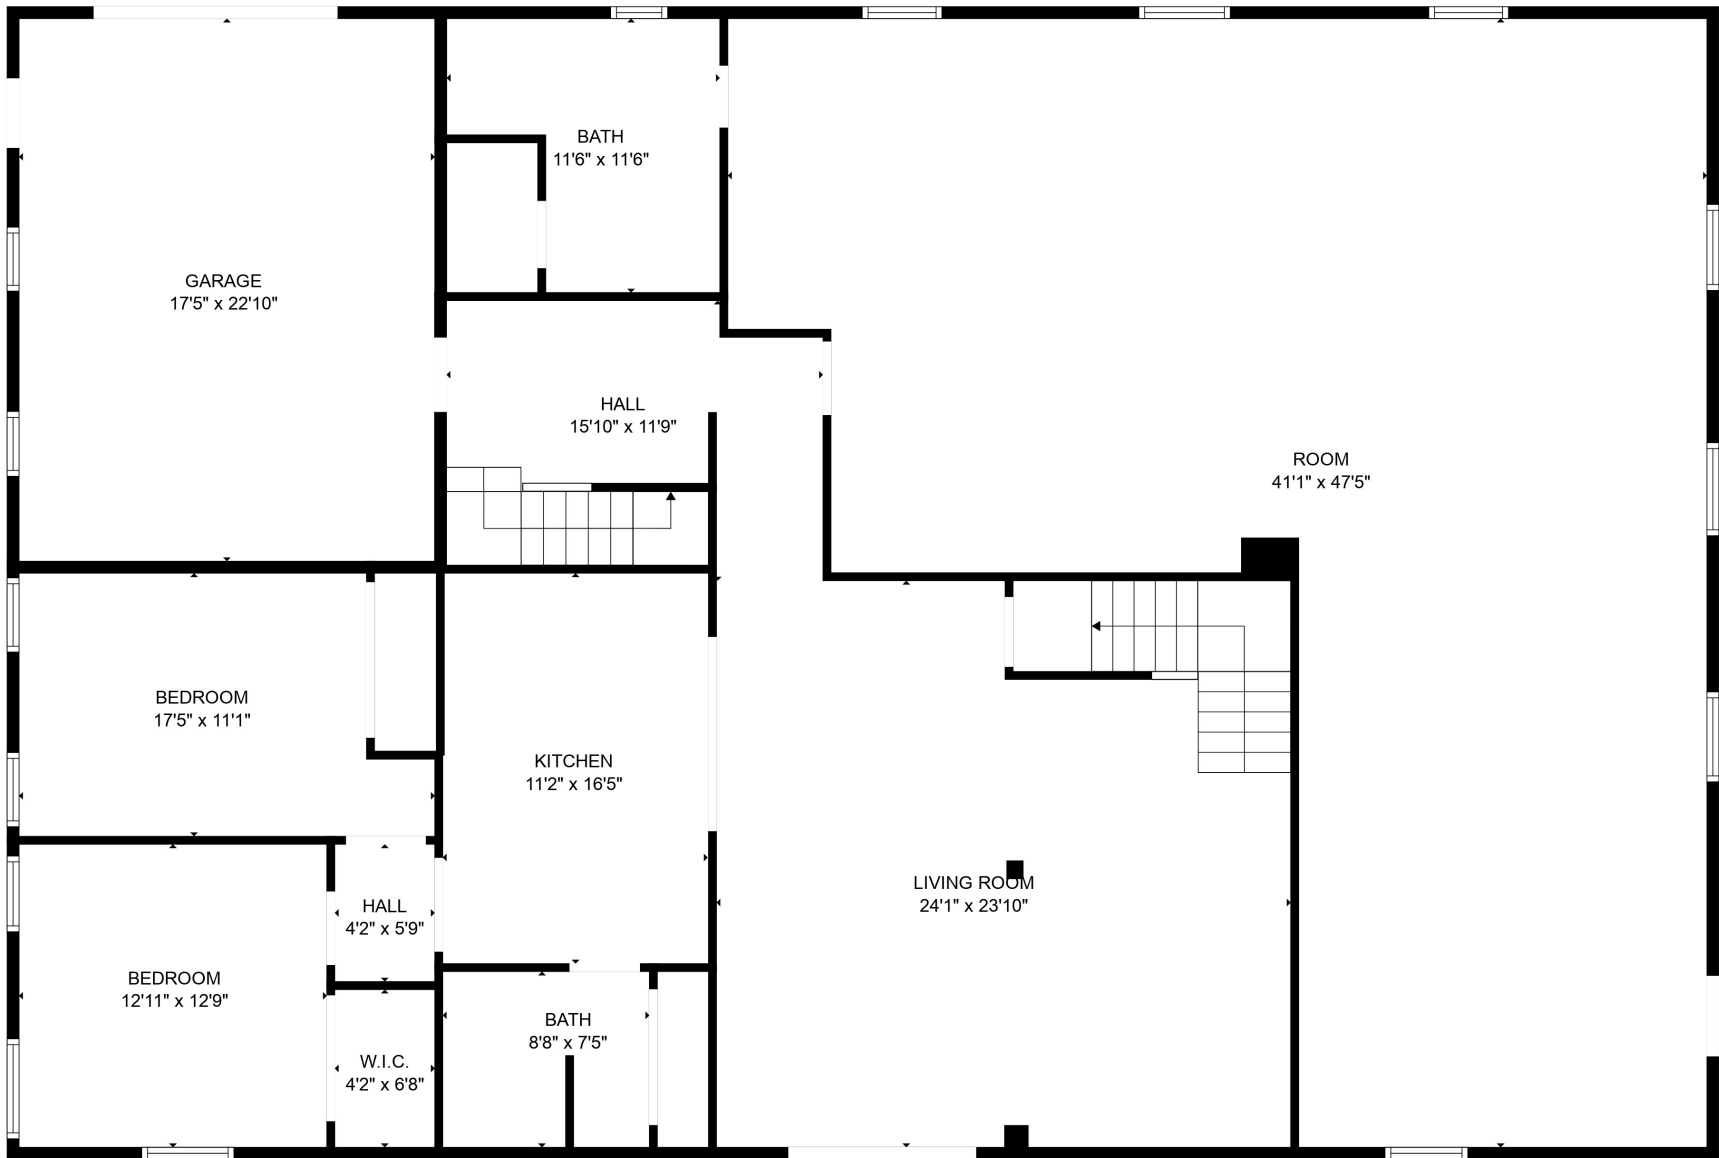

FLOOR 1

FLOOR 2

**TOTAL: 4253 sq. ft**  
 FLOOR 1: 2941 sq. ft, FLOOR 2: 1312 sq. ft  
 EXCLUDED AREAS: GARAGE: 398 sq. ft, LOW CEILING: 105 sq. ft

MEASUREMENTS ARE CALCULATED BY CUBICASA TECHNOLOGY, DEEMED HIGHLY RELIABLE BUT NOT GUARANTEED.

**TOTAL: 4253 sq. ft**  
 FLOOR 1: 2941 sq. ft, FLOOR 2: 1312 sq. ft  
 EXCLUDED AREAS: GARAGE: 398 sq. ft, LOW CEILING: 105 sq. ft

MEASUREMENTS ARE CALCULATED BY CUBICASA TECHNOLOGY. DEEMED HIGHLY RELIABLE BUT NOT GUARANTEED.