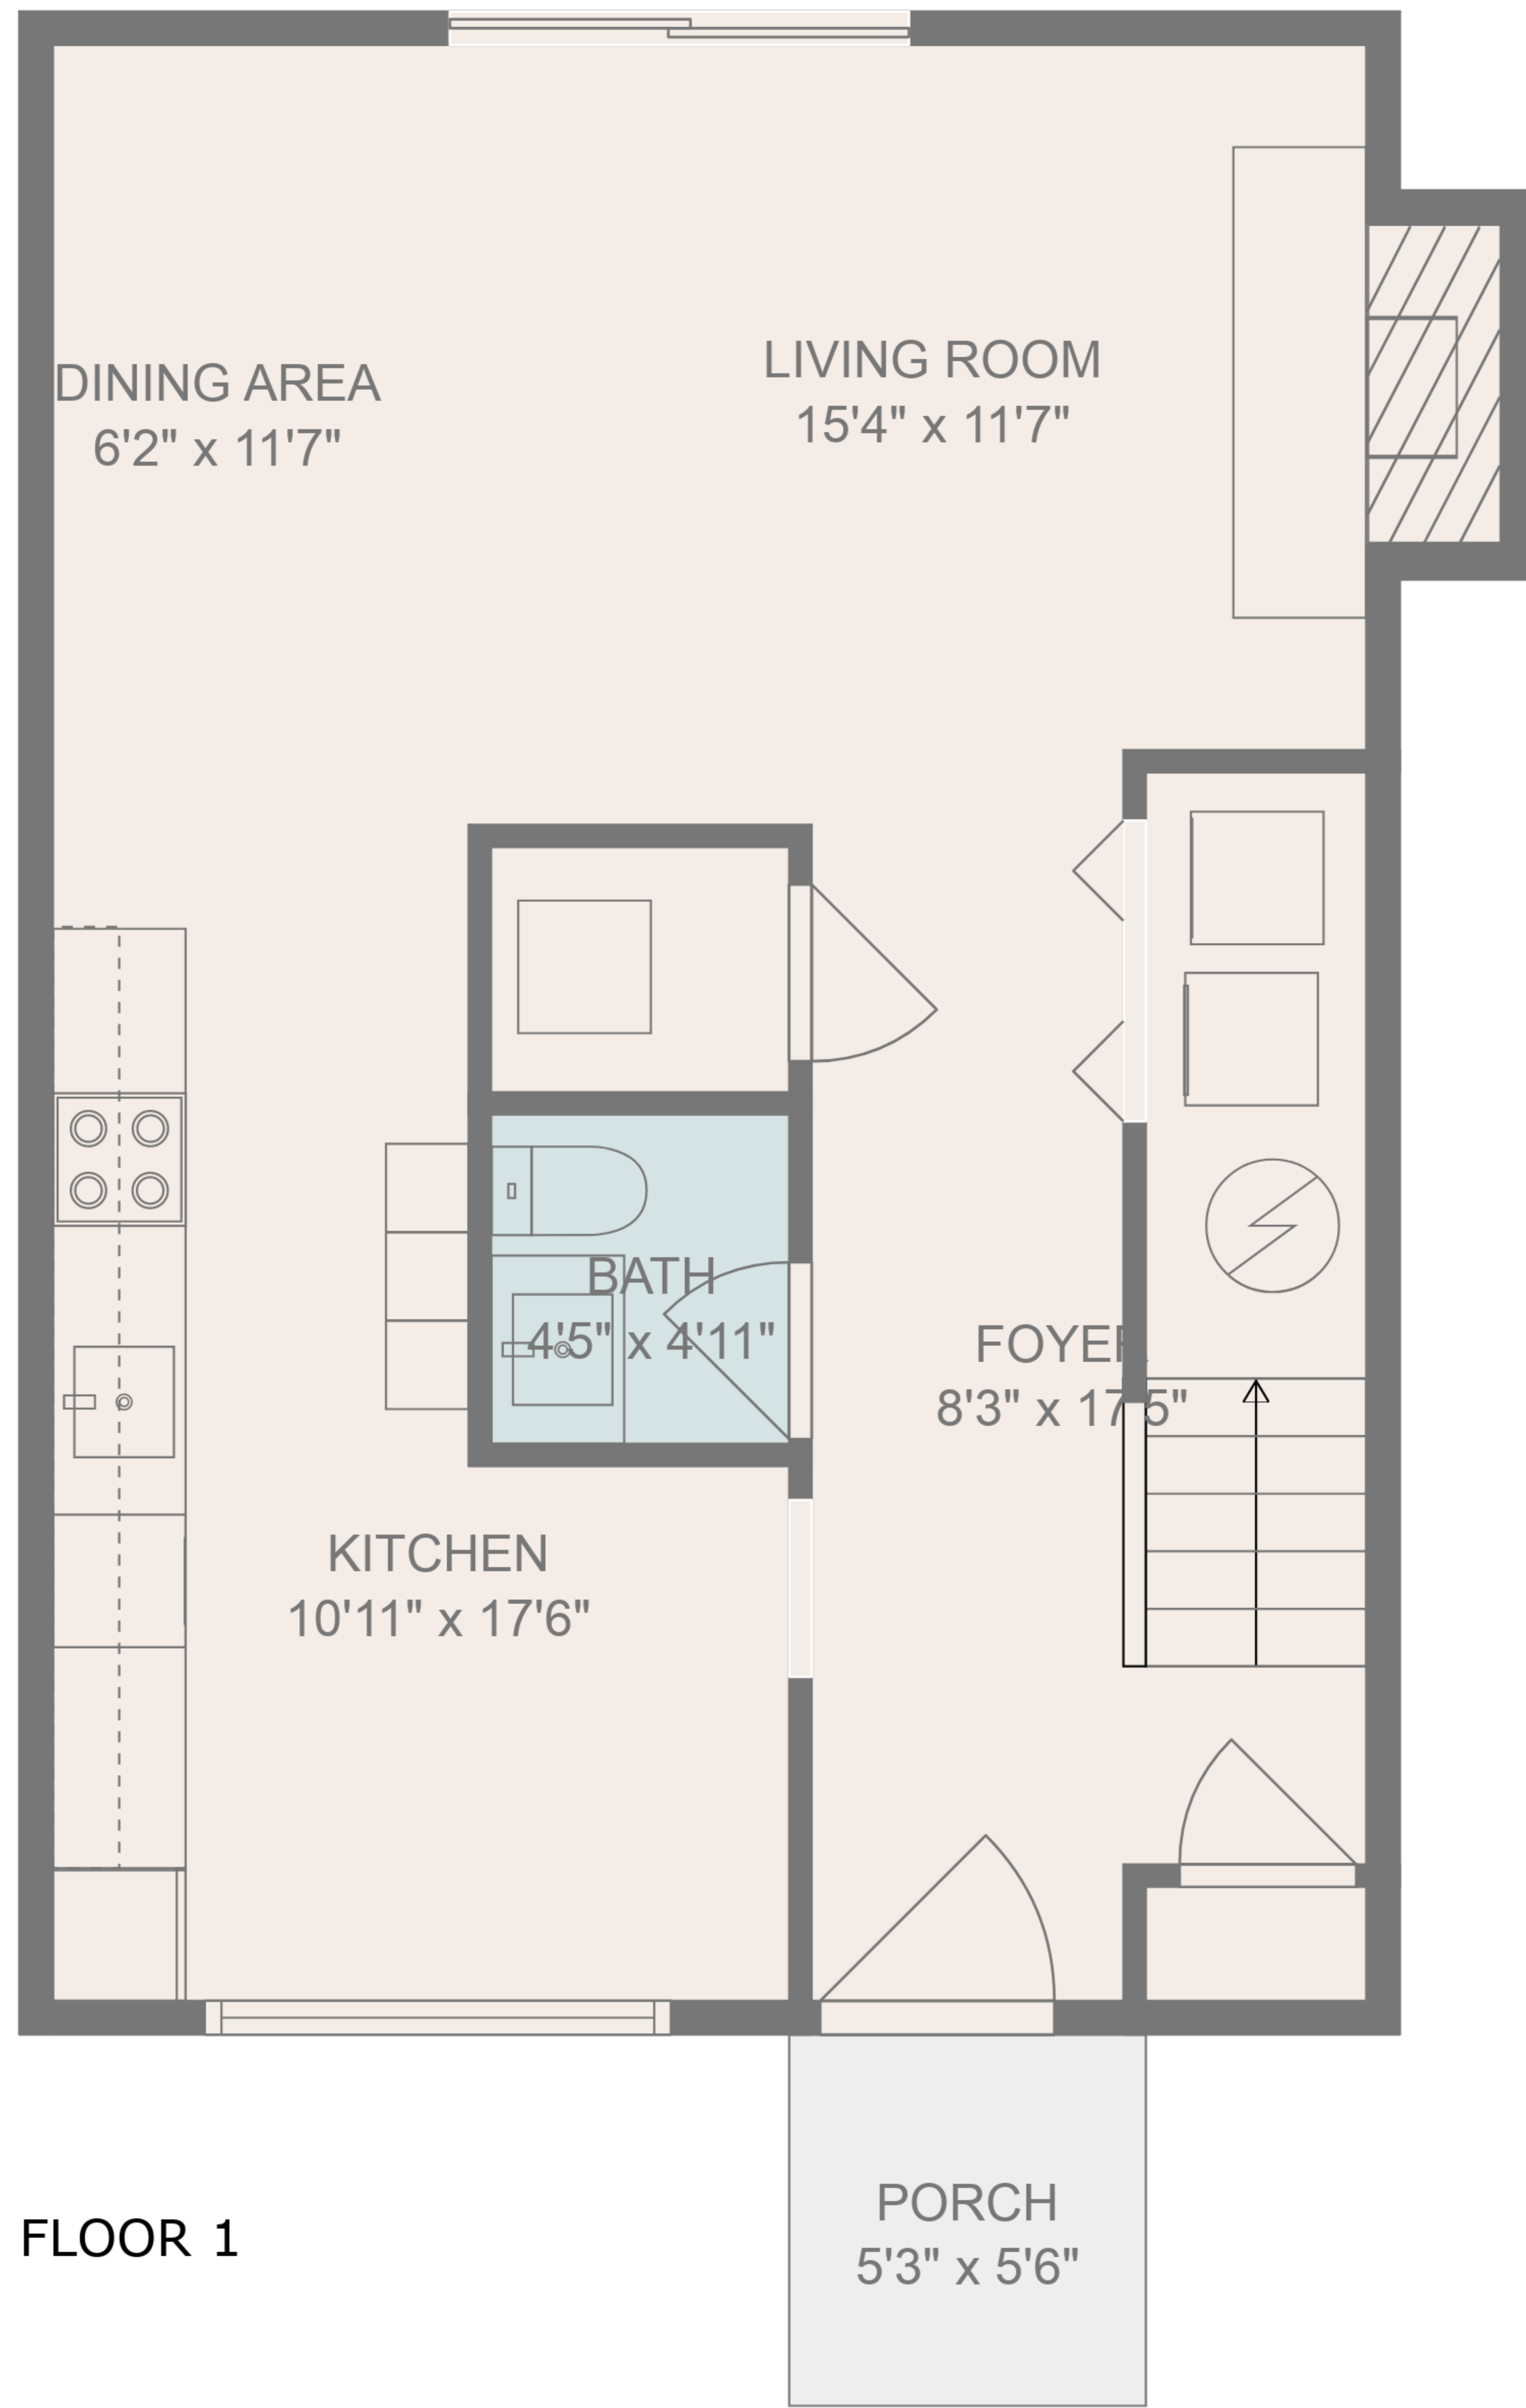

**TOTAL: 1196 sq. ft**

BELOW GROUND: 569 sq. ft, FLOOR 2: 627 sq. ft

EXCLUDED AREAS: PORCH: 29 sq. ft, FIREPLACE: 10 sq. ft

**TOTAL: 1196 sq. ft**  
BELOW GROUND: 569 sq. ft, FLOOR 2: 627 sq. ft  
EXCLUDED AREAS: PORCH: 29 sq. ft, FIREPLACE: 10 sq. ft

FLOOR 1

FLOOR 2

**TOTAL: 1196 sq. ft**  
 BELOW GROUND: 569 sq. ft, FLOOR 2: 627 sq. ft  
 EXCLUDED AREAS: PORCH: 29 sq. ft, FIREPLACE: 10 sq. ft