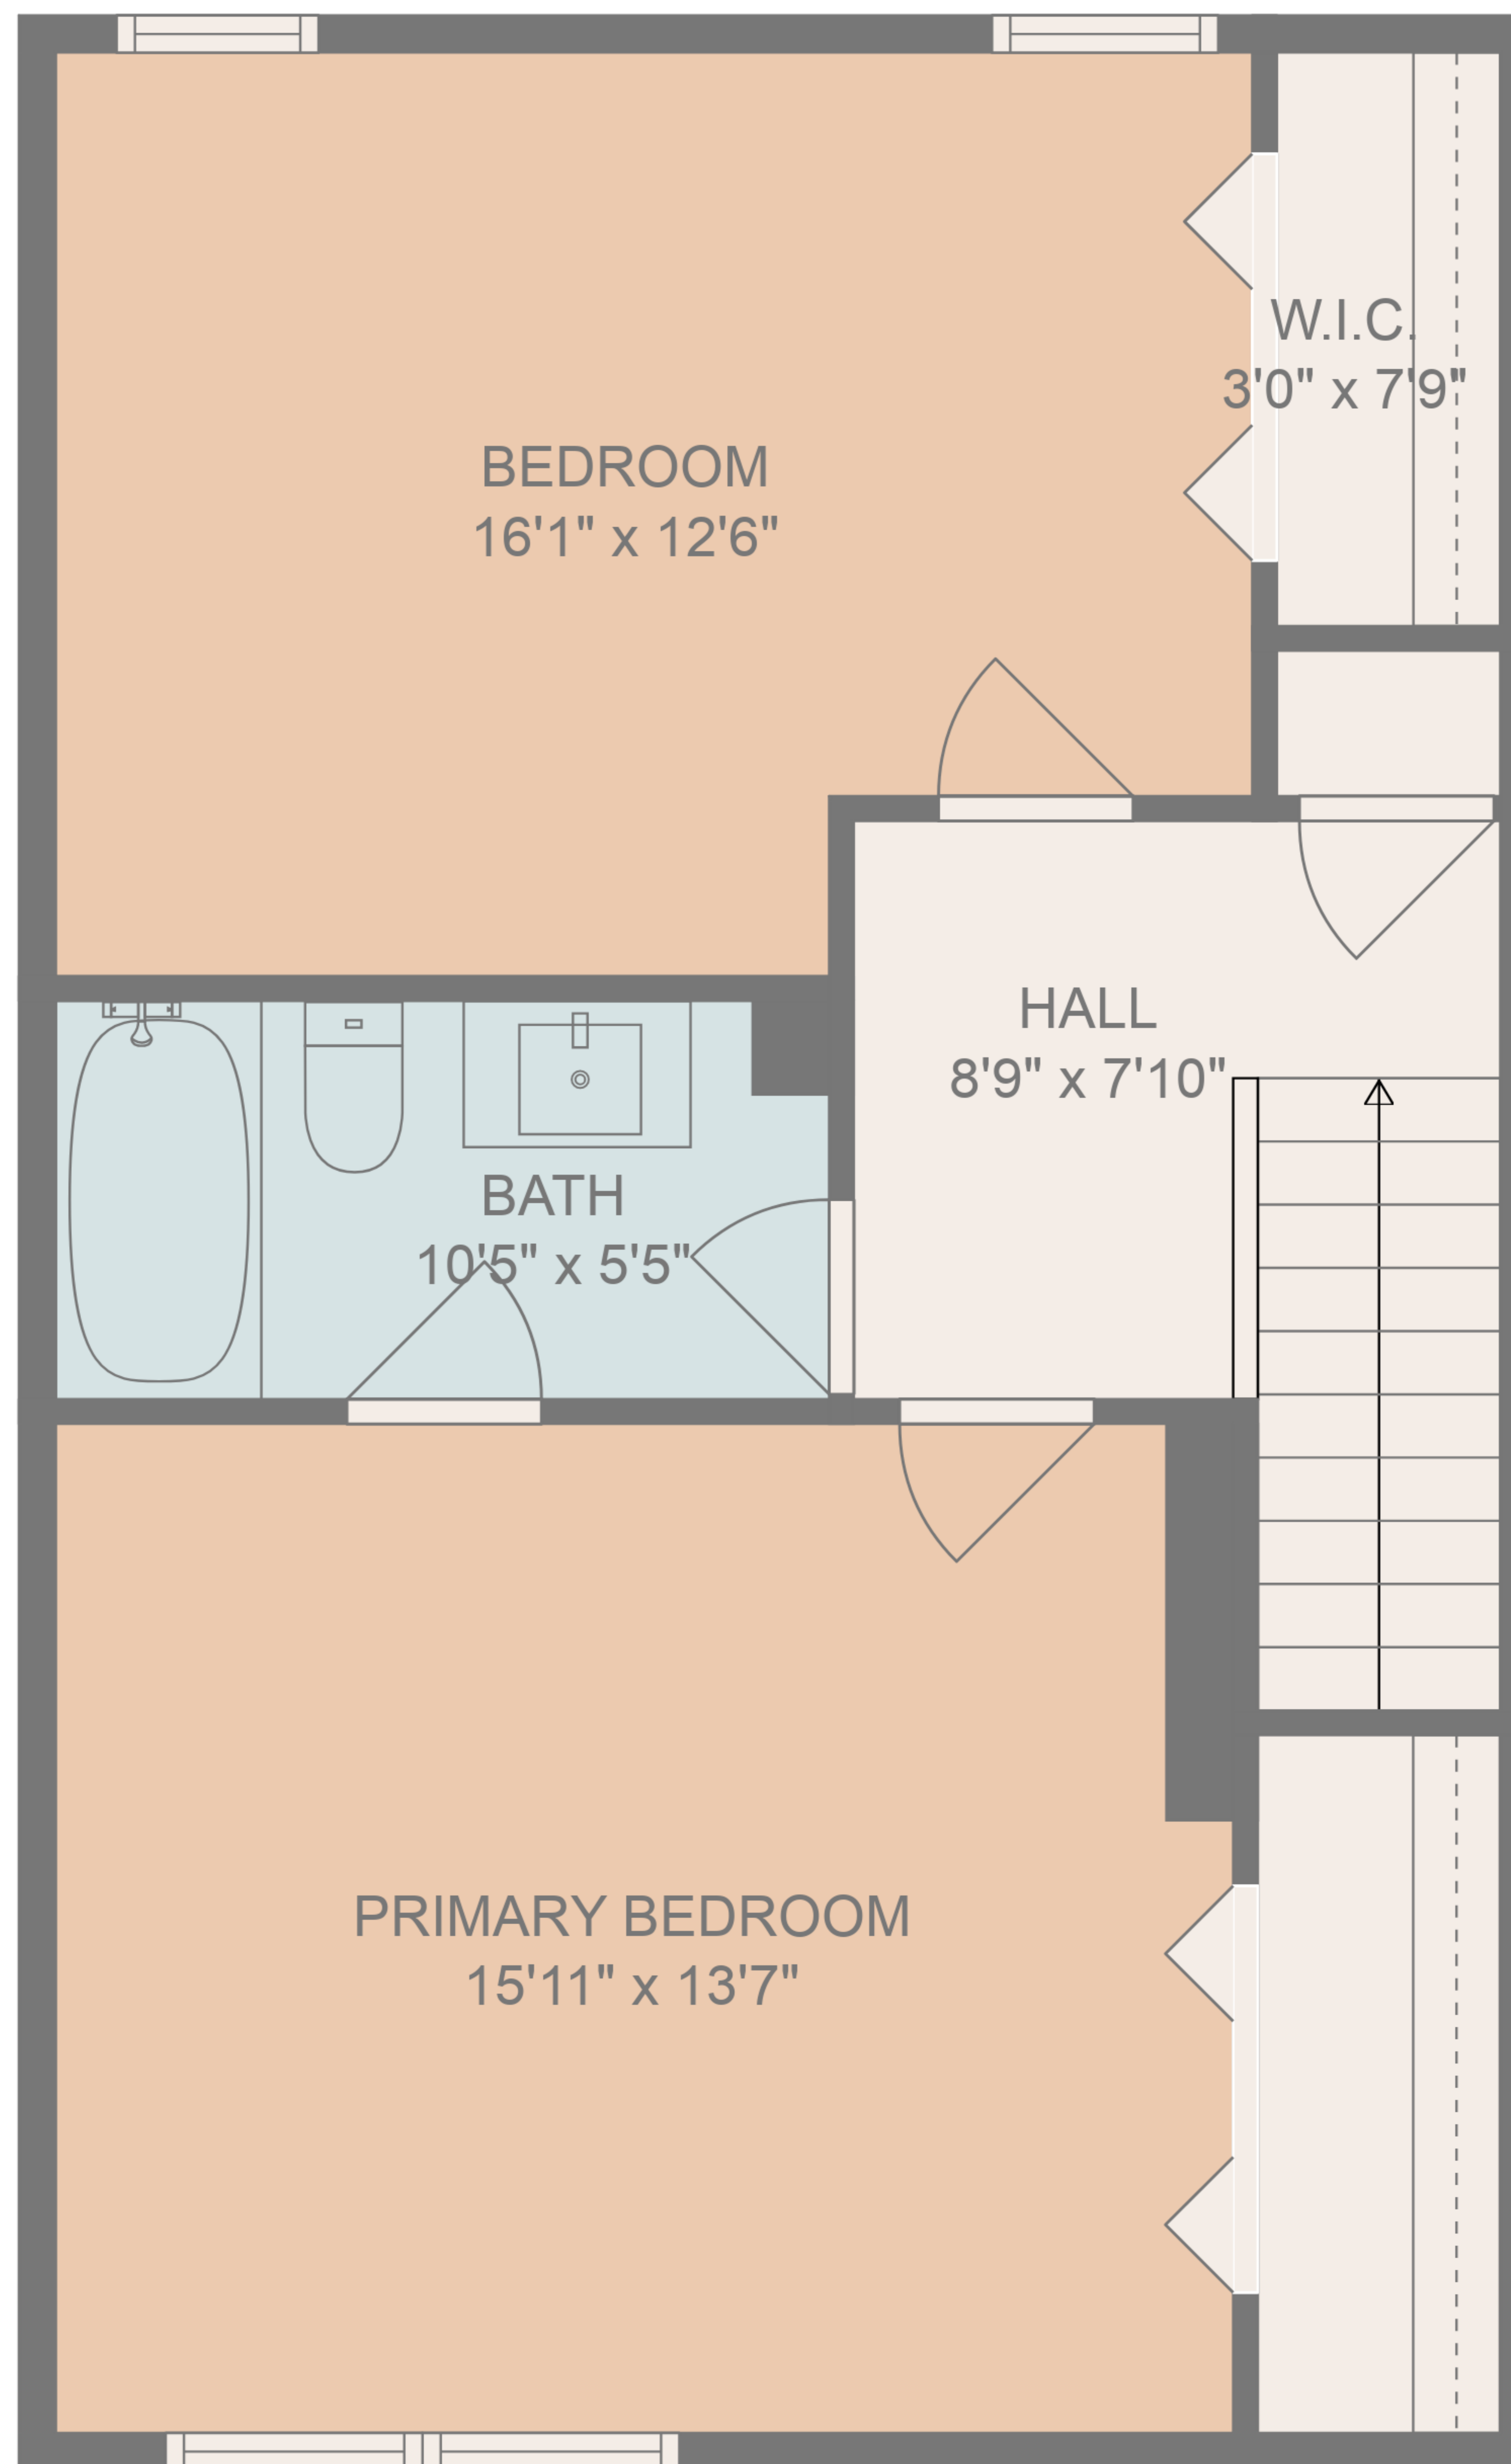

**TOTAL: 1196 sq. ft**

BELOW GROUND: 569 sq. ft, FLOOR 2: 627 sq. ft

EXCLUDED AREAS: PORCH: 29 sq. ft, FIREPLACE: 10 sq. ft

**TOTAL: 1196 sq. ft**  
BELOW GROUND: 569 sq. ft, FLOOR 2: 627 sq. ft  
EXCLUDED AREAS: PORCH: 29 sq. ft, FIREPLACE: 10 sq. ft

FLOOR 1

FLOOR 2

**TOTAL: 1196 sq. ft**  
 BELOW GROUND: 569 sq. ft, FLOOR 2: 627 sq. ft  
 EXCLUDED AREAS: PORCH: 29 sq. ft, FIREPLACE: 10 sq. ft