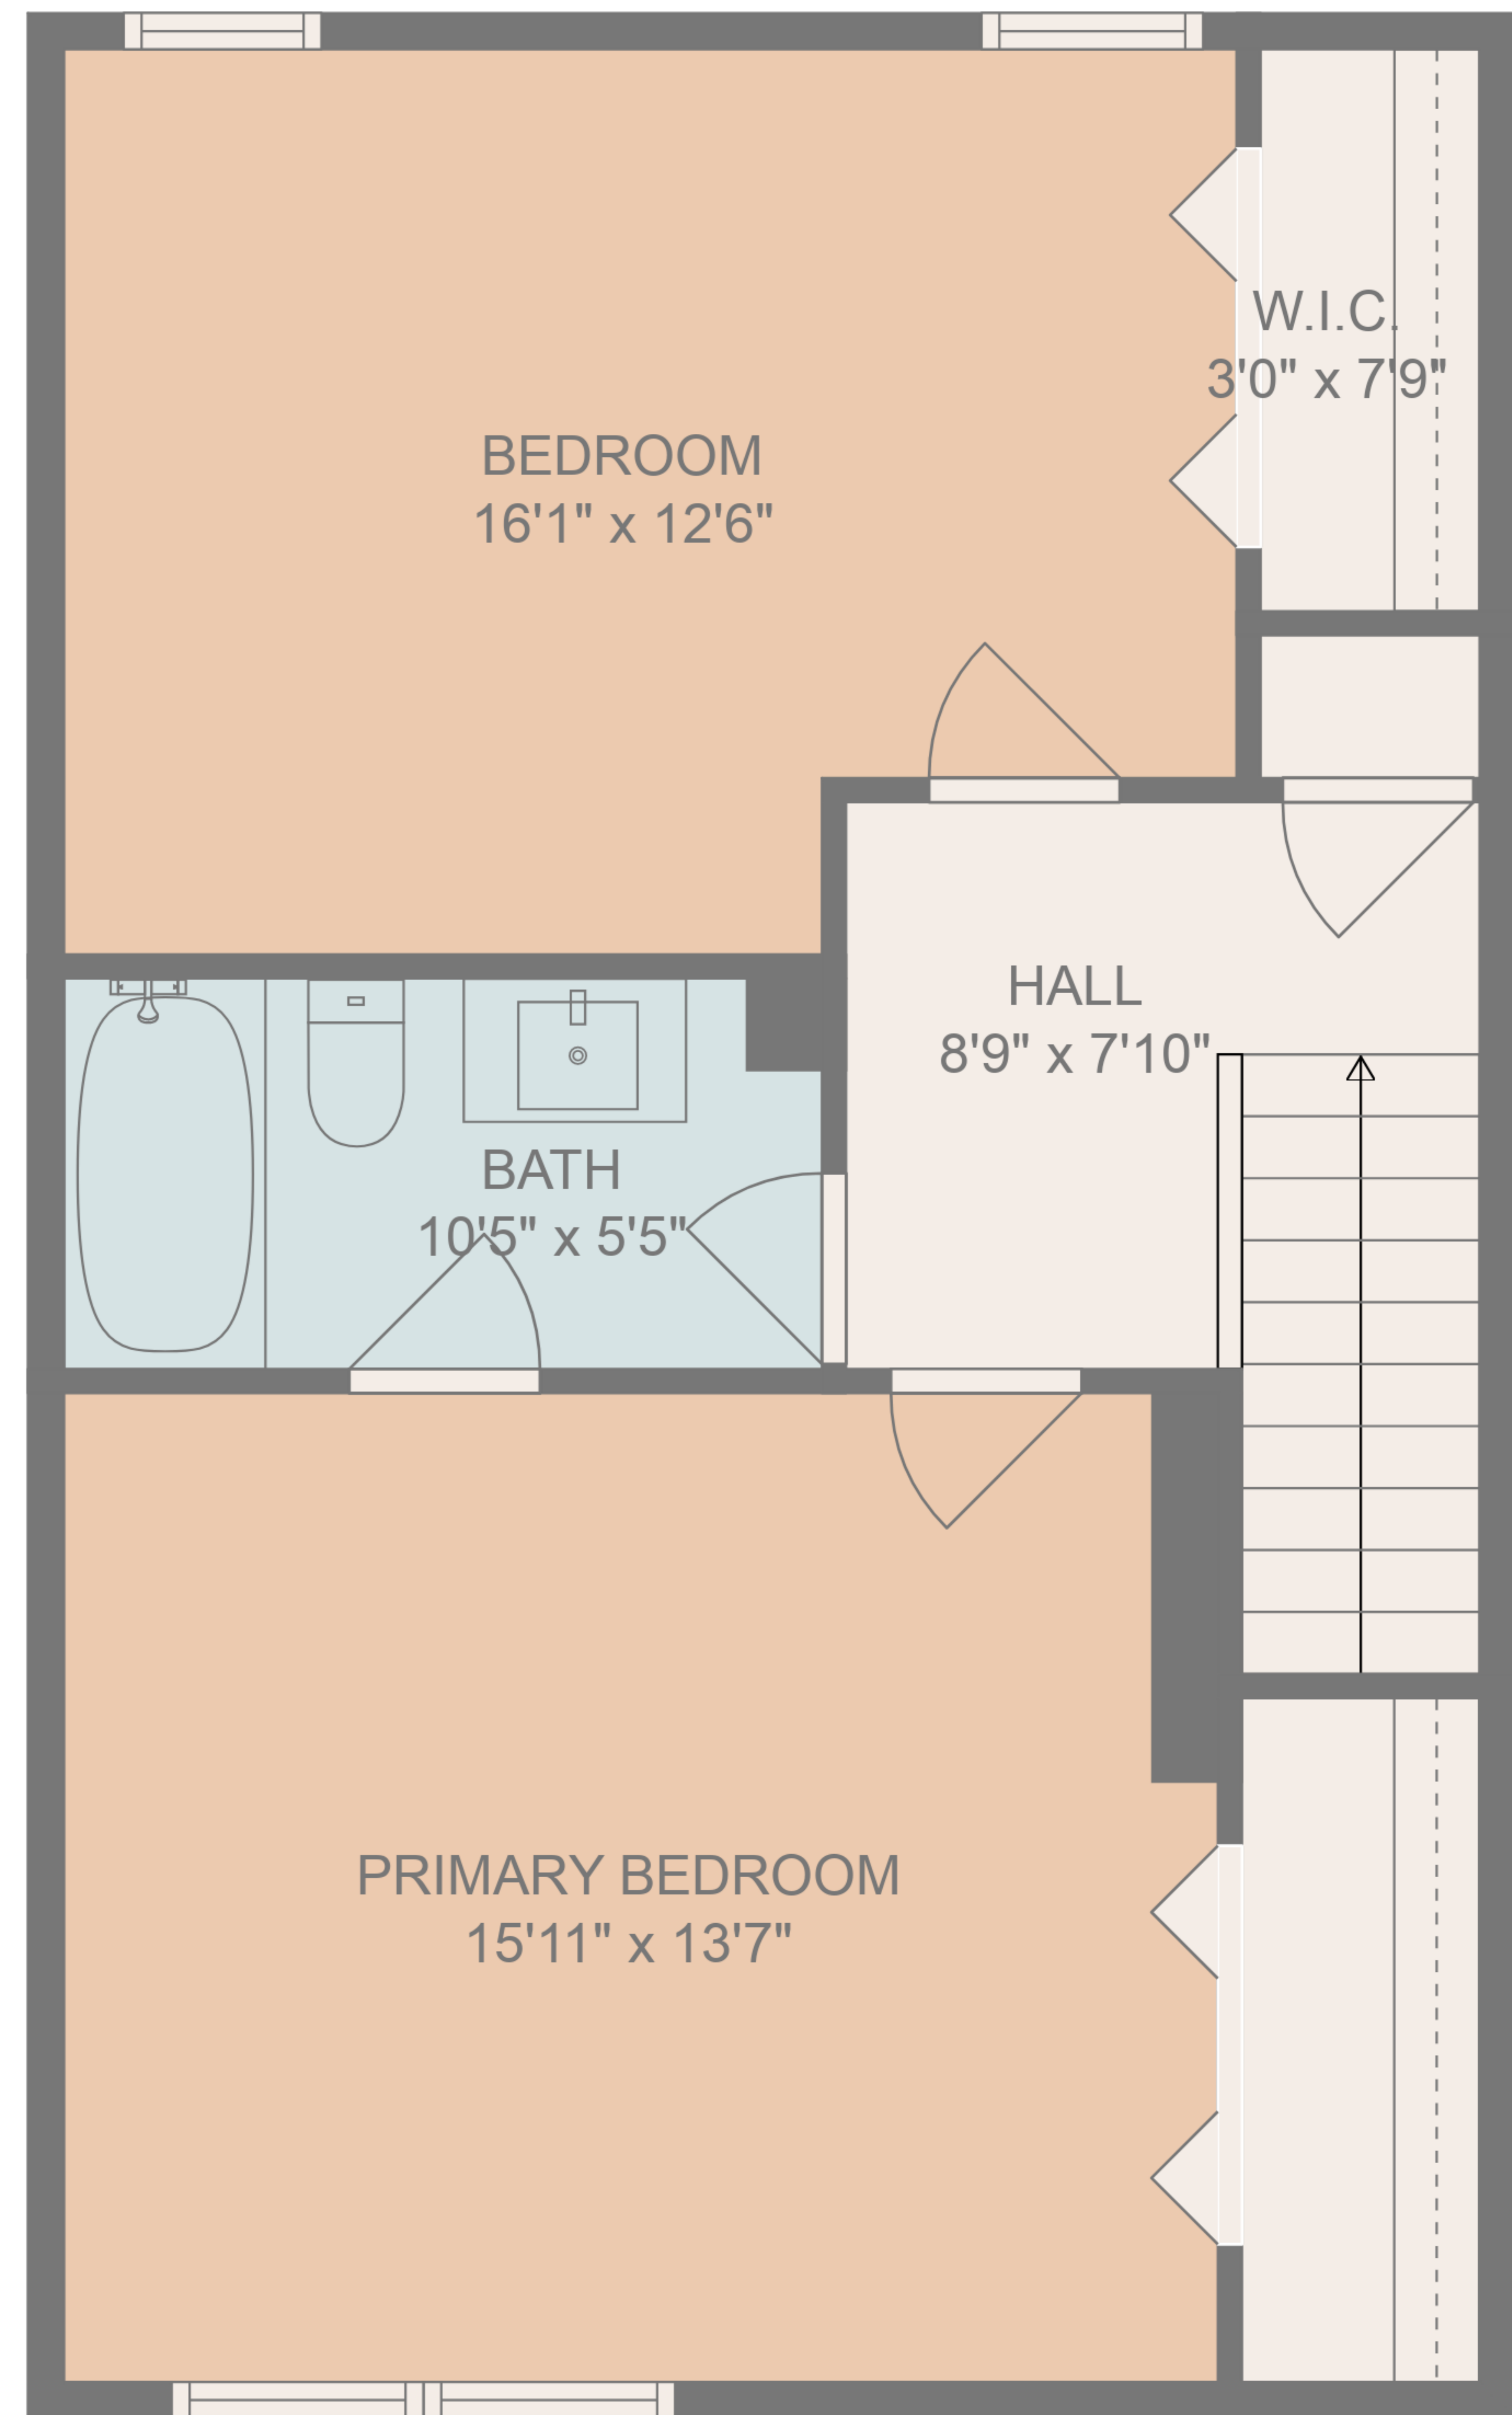

**TOTAL: 1196 sq. ft**

BELOW GROUND: 569 sq. ft, FLOOR 2: 627 sq. ft

EXCLUDED AREAS: PORCH: 29 sq. ft, FIREPLACE: 10 sq. ft

**TOTAL: 1196 sq. ft**  
BELOW GROUND: 569 sq. ft, FLOOR 2: 627 sq. ft  
EXCLUDED AREAS: PORCH: 29 sq. ft, FIREPLACE: 10 sq. ft

FLOOR 1

FLOOR 2

**TOTAL: 1196 sq. ft**  
 BELOW GROUND: 569 sq. ft, FLOOR 2: 627 sq. ft  
 EXCLUDED AREAS: PORCH: 29 sq. ft, FIREPLACE: 10 sq. ft