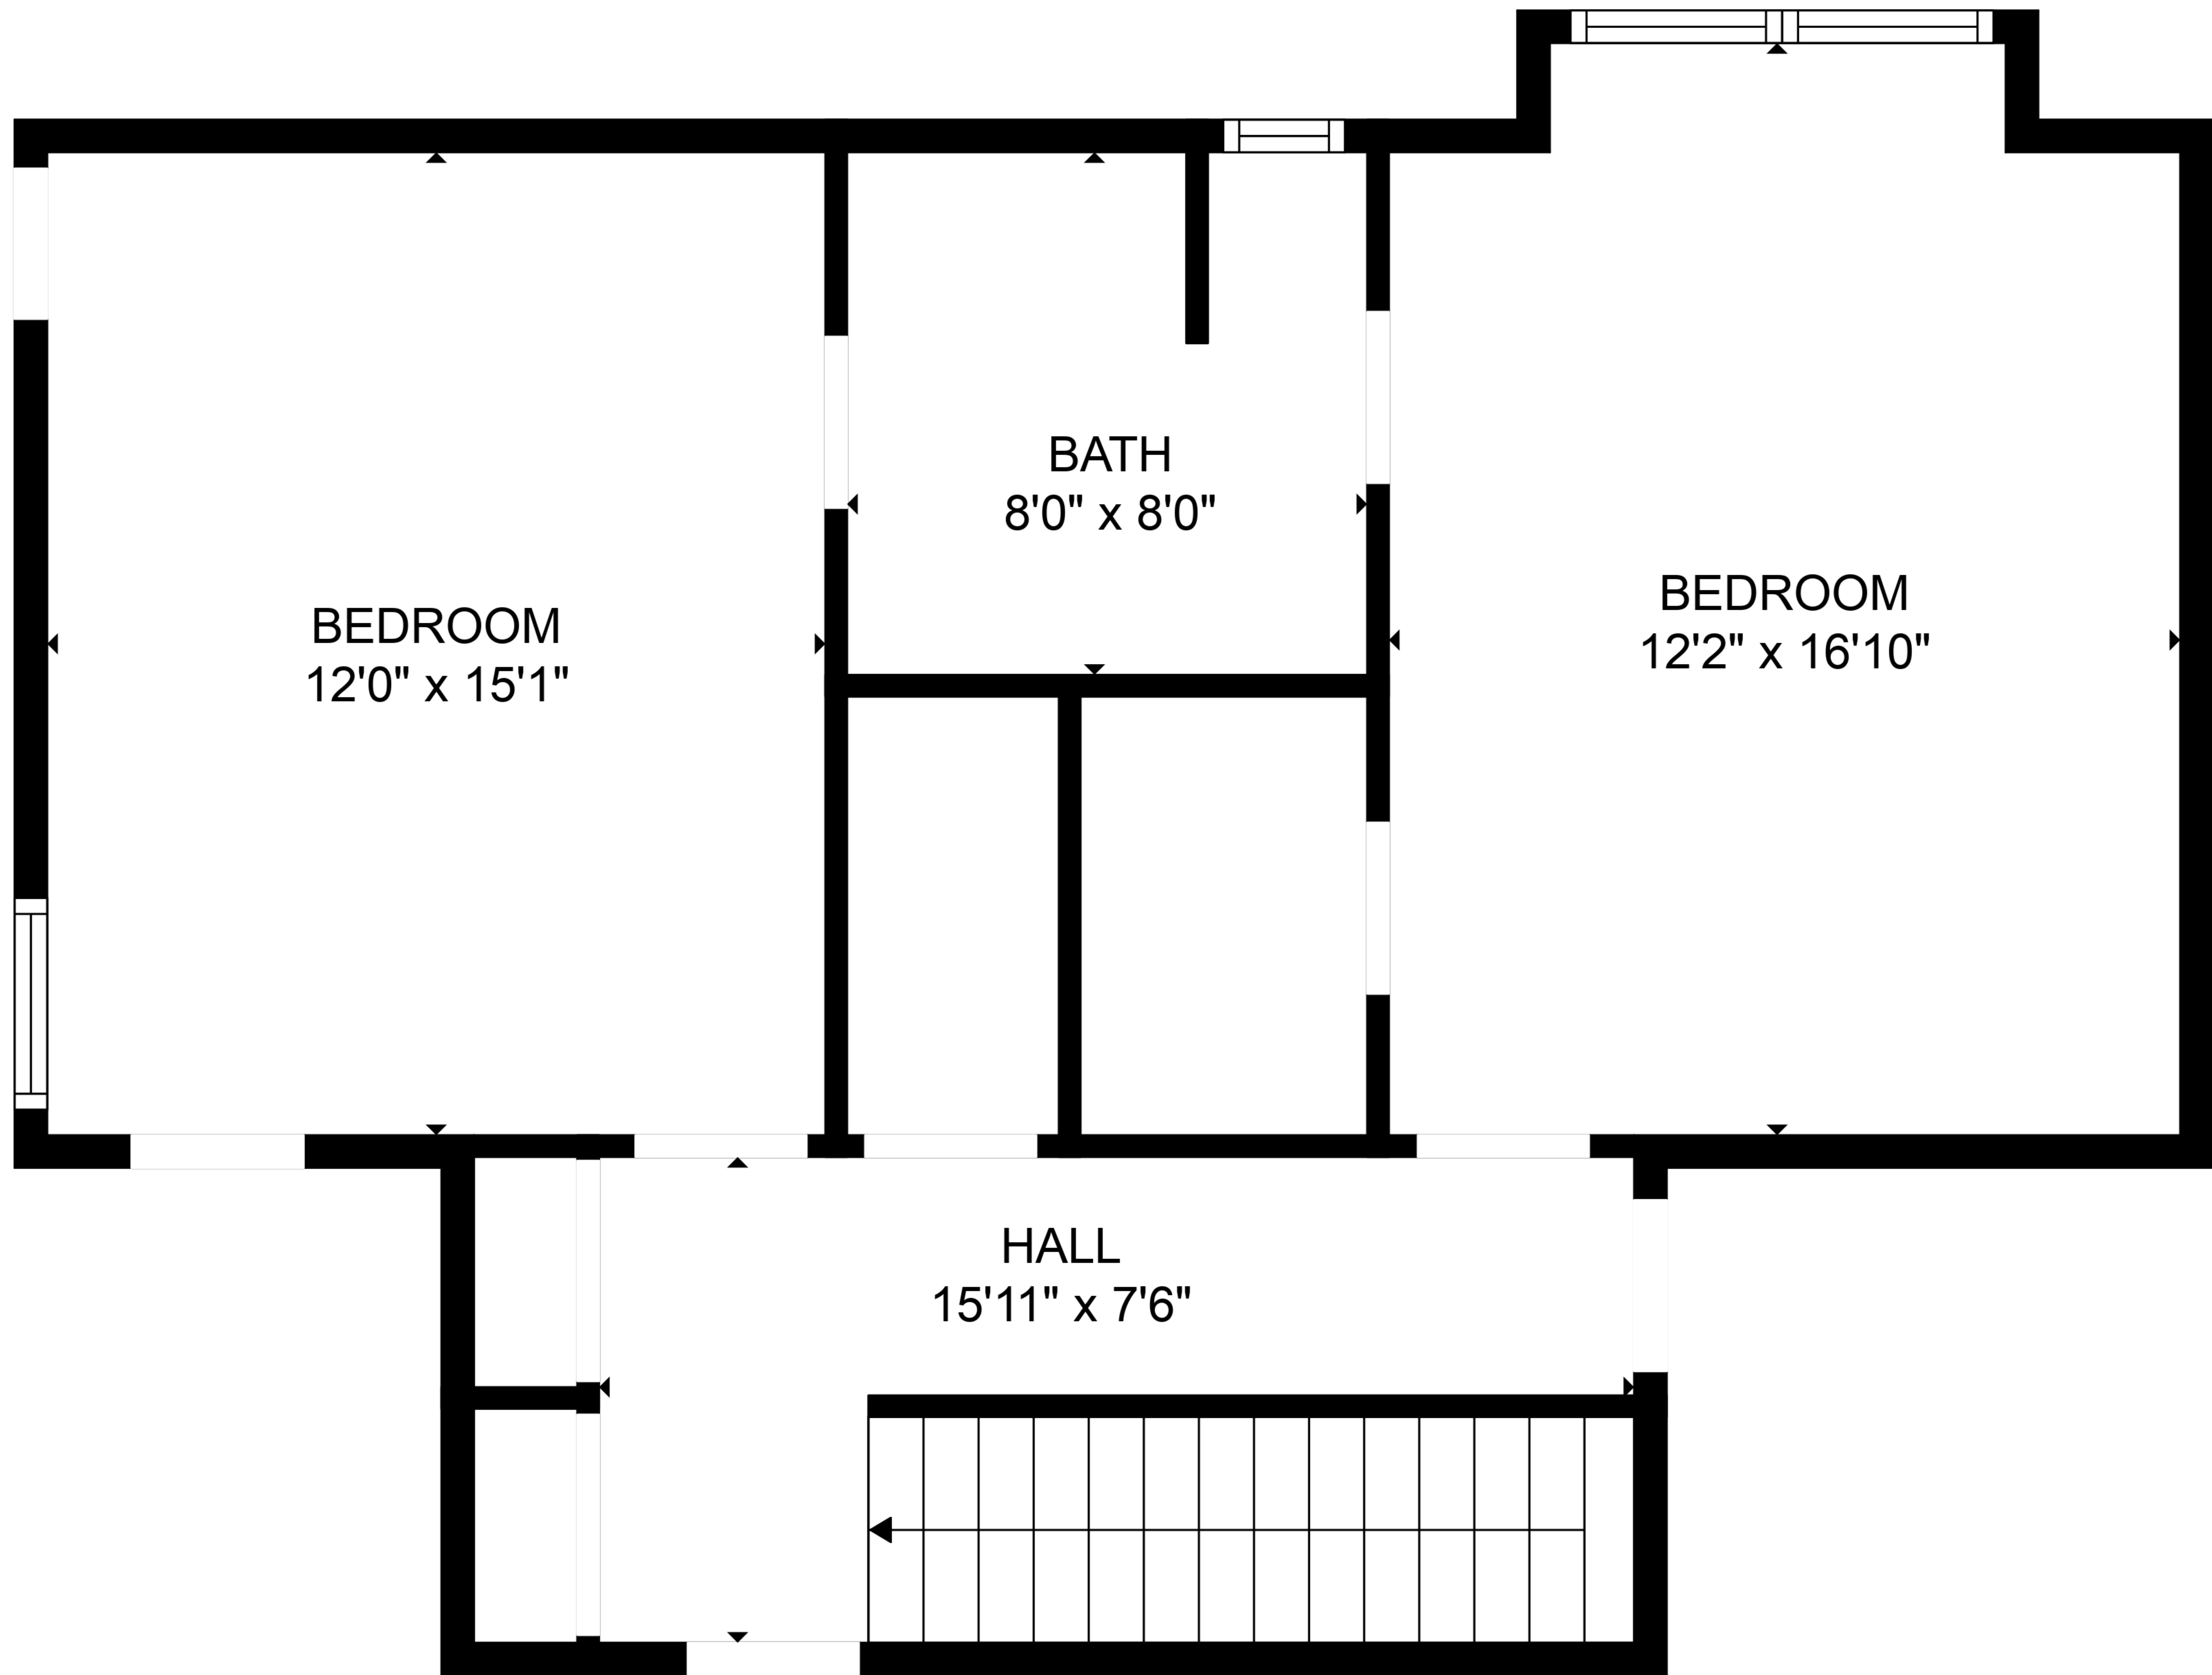

Estimated areas

GLA FLOOR 1: 2291 sq. ft, excluded 13 sq. ft  
 GLA FLOOR 2: 706 sq. ft, excluded 0 sq. ft  
 Total GLA 2997 sq. ft, total scanned area 3010 sq. ft

Estimated areas

GLA FLOOR 1: 2291 sq. ft, excluded 13 sq. ft  
GLA FLOOR 2: 706 sq. ft, excluded 0 sq. ft  
Total GLA 2997 sq. ft, total scanned area 3010 sq. ft

### Estimated areas

GLA FLOOR 1: 2291 sq. ft, excluded 13 sq. ft  
 GLA FLOOR 2: 706 sq. ft, excluded 0 sq. ft  
 Total GLA 2997 sq. ft, total scanned area 3010 sq. ft