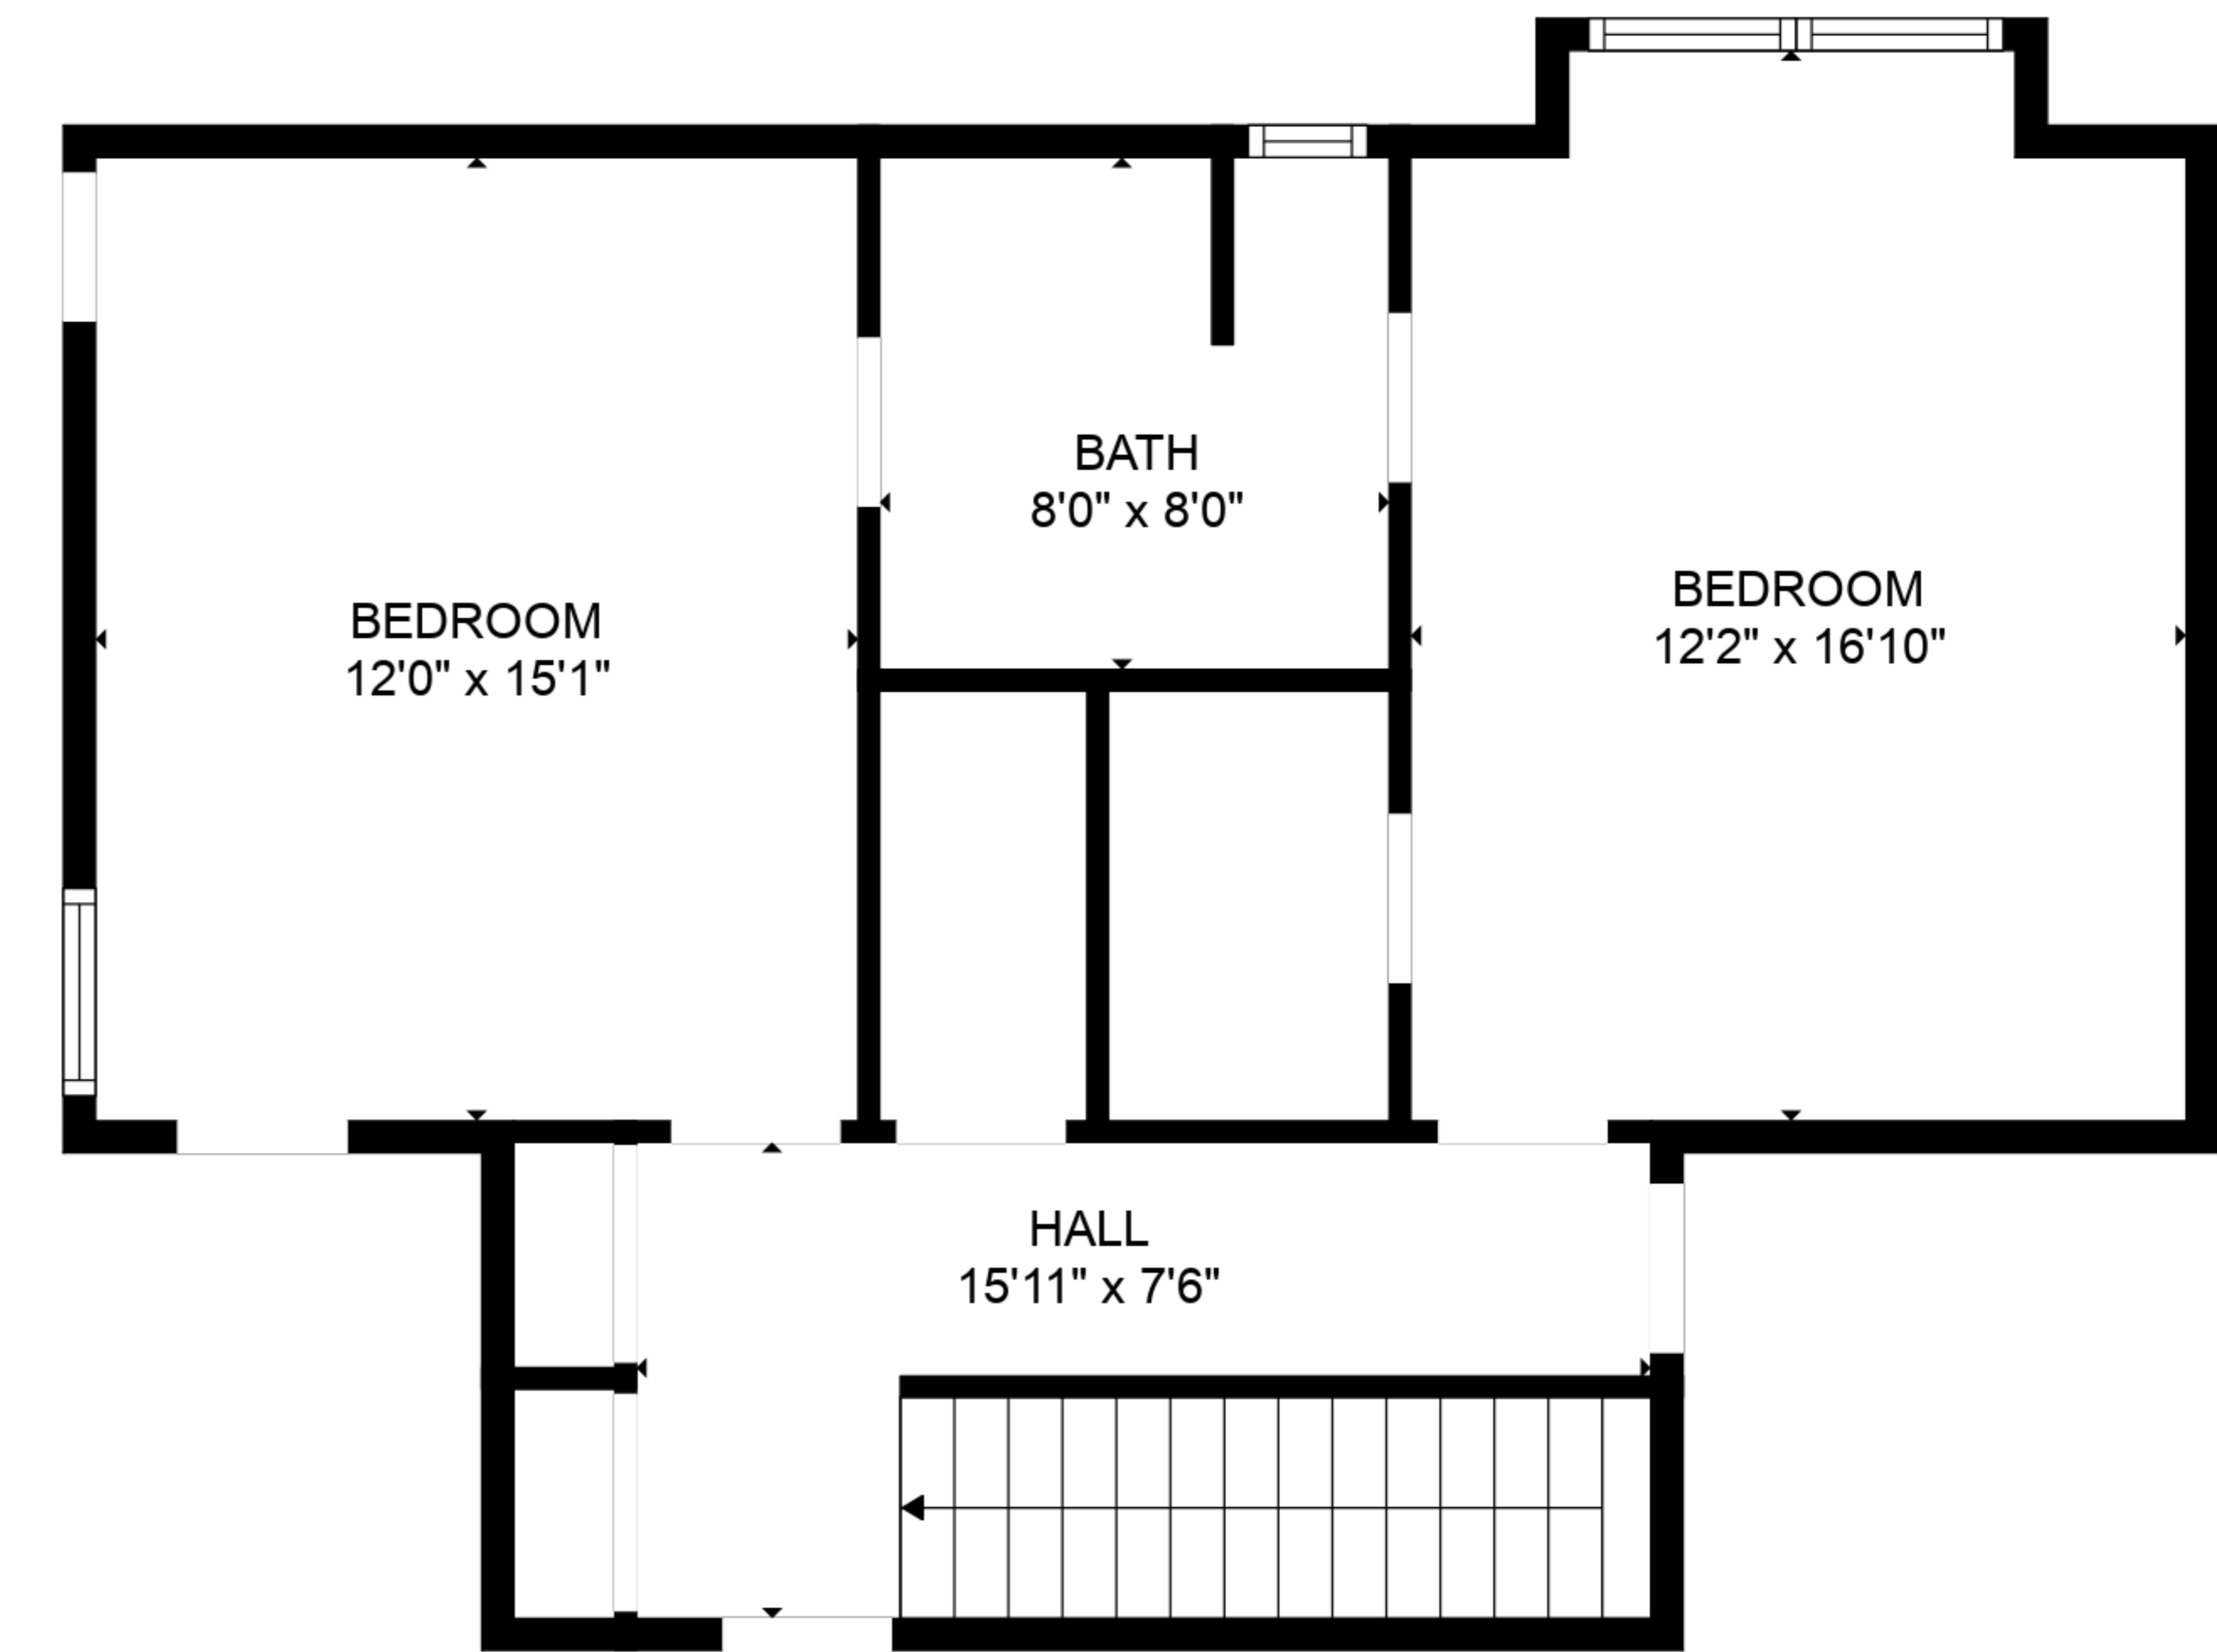

Estimated areas

GLA FLOOR 1: 2291 sq. ft, excluded 13 sq. ft  
 GLA FLOOR 2: 706 sq. ft, excluded 0 sq. ft  
 Total GLA 2997 sq. ft, total scanned area 3010 sq. ft

Estimated areas

GLA FLOOR 1: 2291 sq. ft, excluded 13 sq. ft  
GLA FLOOR 2: 706 sq. ft, excluded 0 sq. ft  
Total GLA 2997 sq. ft, total scanned area 3010 sq. ft

### Estimated areas

GLA FLOOR 1: 2291 sq. ft, excluded 13 sq. ft  
 GLA FLOOR 2: 706 sq. ft, excluded 0 sq. ft  
 Total GLA 2997 sq. ft, total scanned area 3010 sq. ft