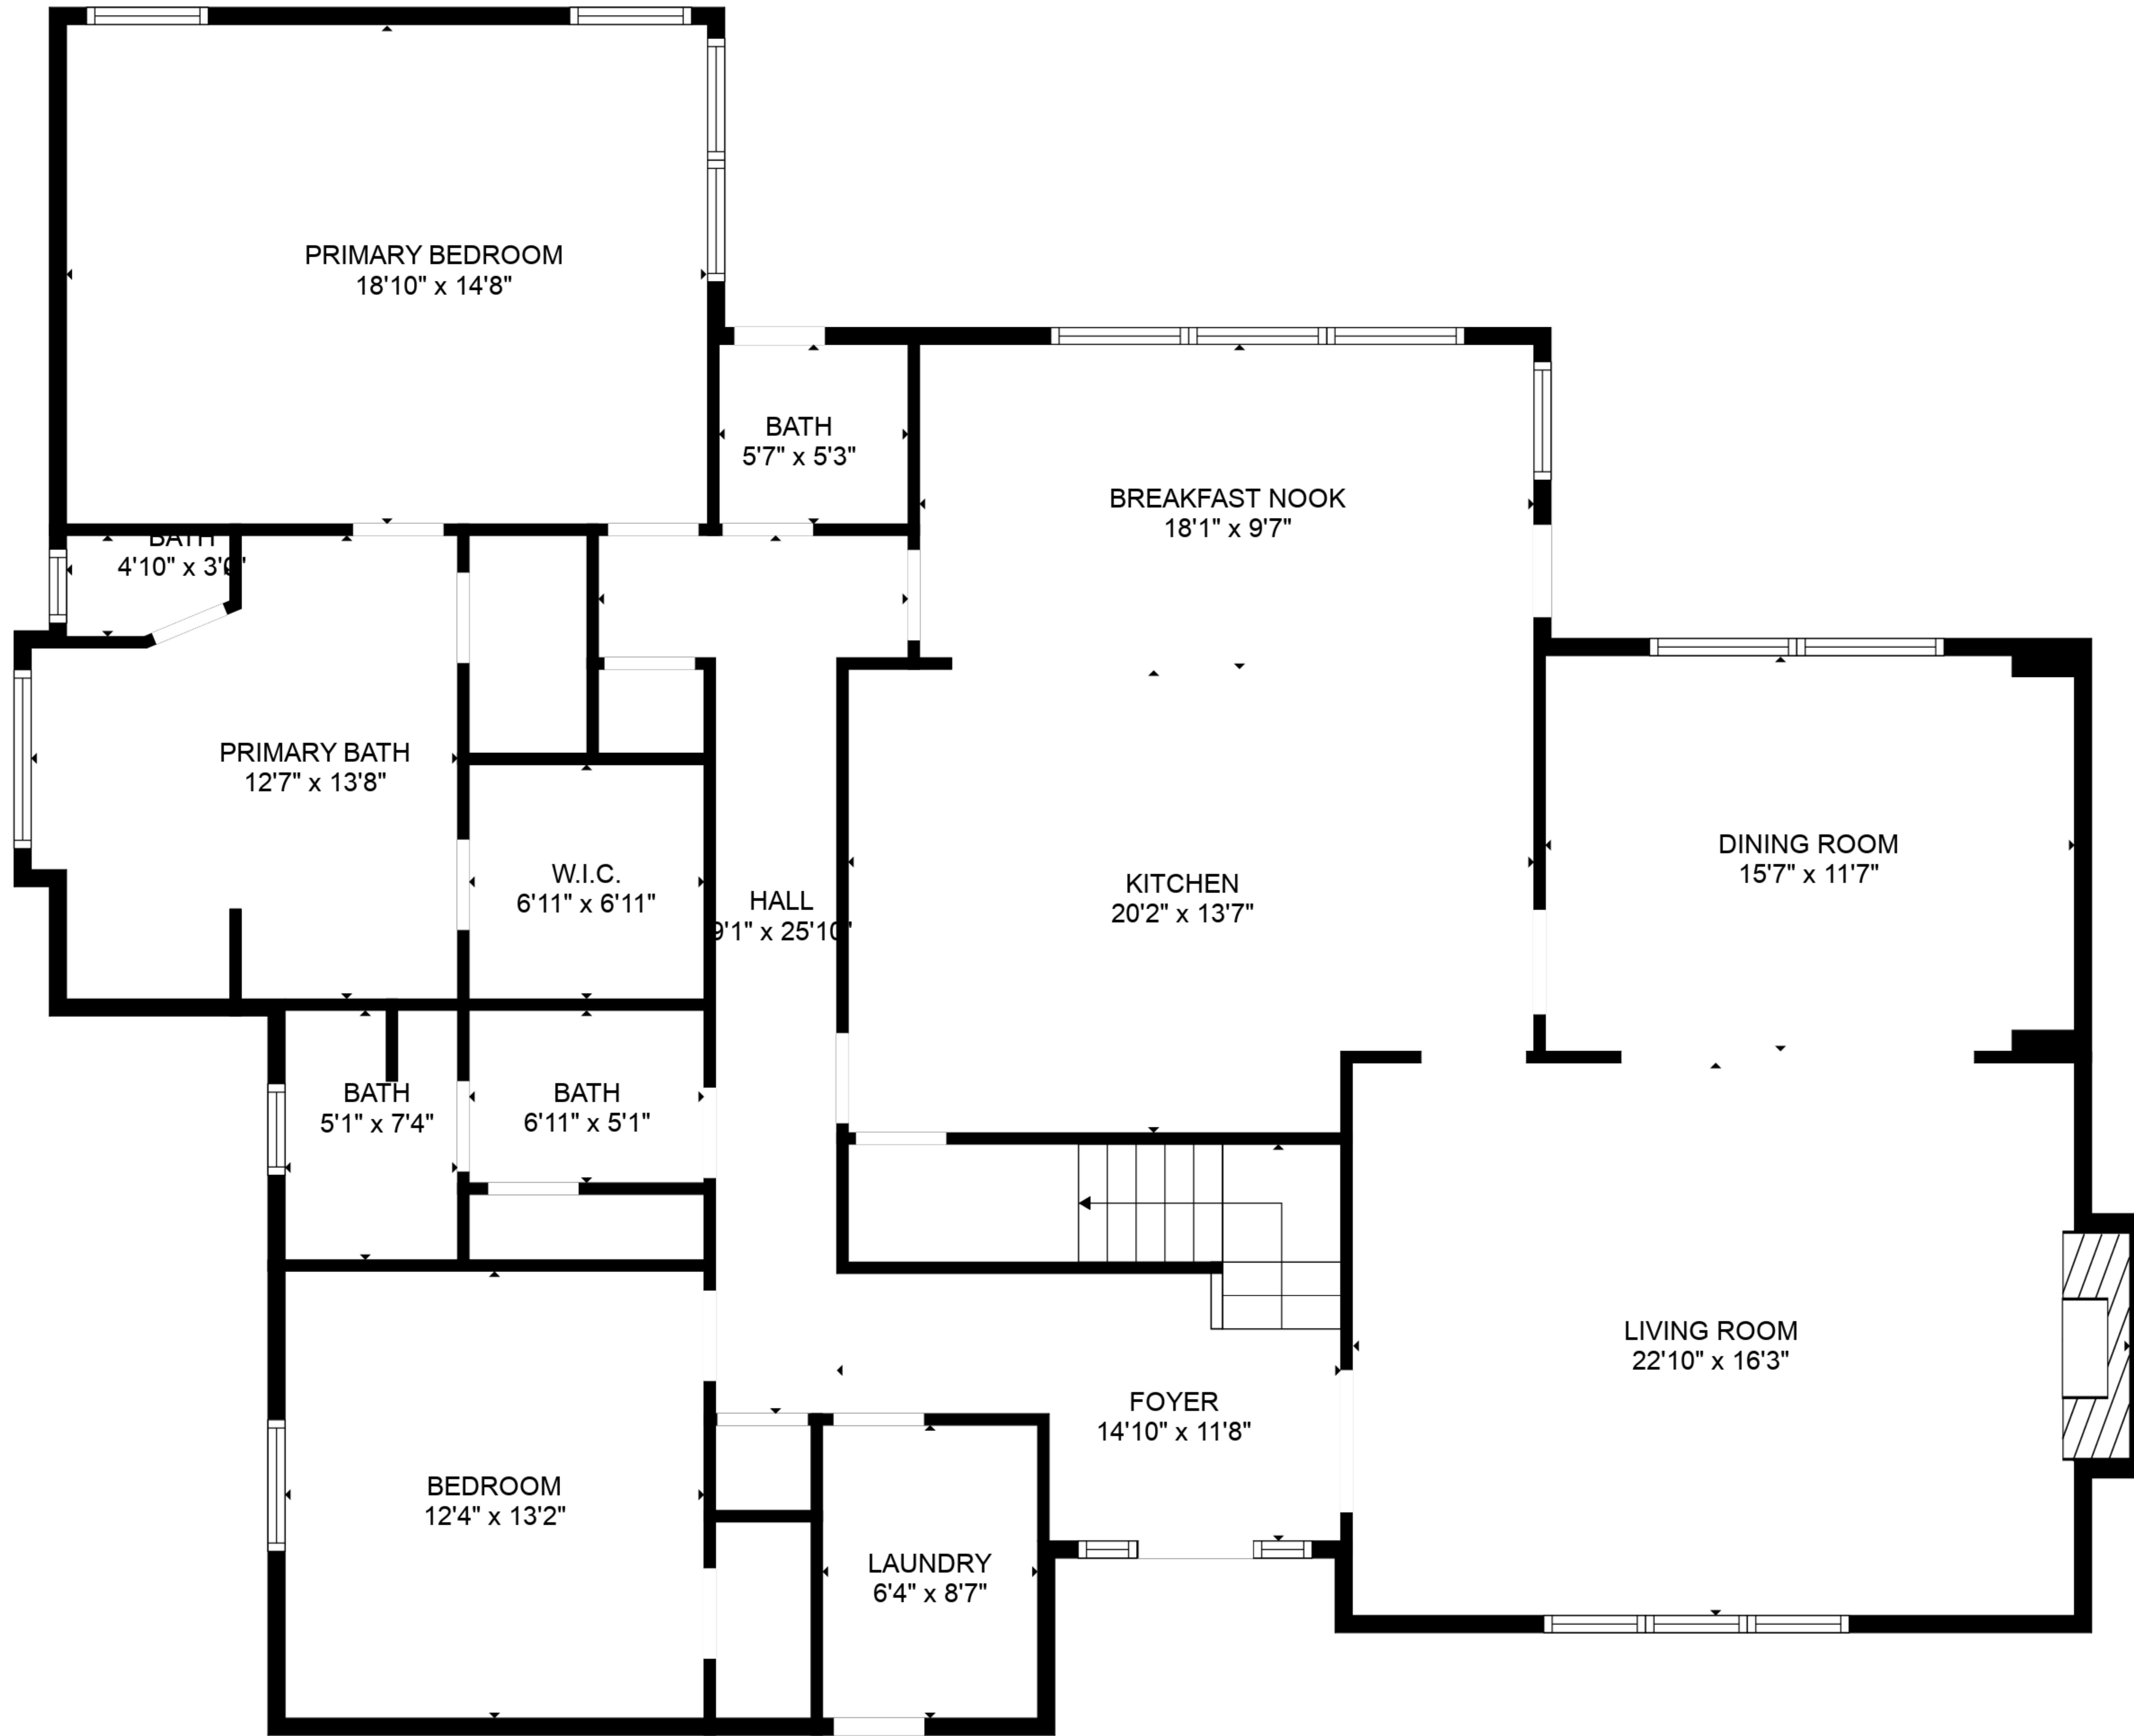

Estimated areas

GLA FLOOR 1: 2291 sq. ft, excluded 13 sq. ft  
 GLA FLOOR 2: 706 sq. ft, excluded 0 sq. ft  
 Total GLA 2997 sq. ft, total scanned area 3010 sq. ft

Estimated areas

GLA FLOOR 1: 2291 sq. ft, excluded 13 sq. ft  
GLA FLOOR 2: 706 sq. ft, excluded 0 sq. ft  
Total GLA 2997 sq. ft, total scanned area 3010 sq. ft

### Estimated areas

GLA FLOOR 1: 2291 sq. ft, excluded 13 sq. ft  
 GLA FLOOR 2: 706 sq. ft, excluded 0 sq. ft  
 Total GLA 2997 sq. ft, total scanned area 3010 sq. ft