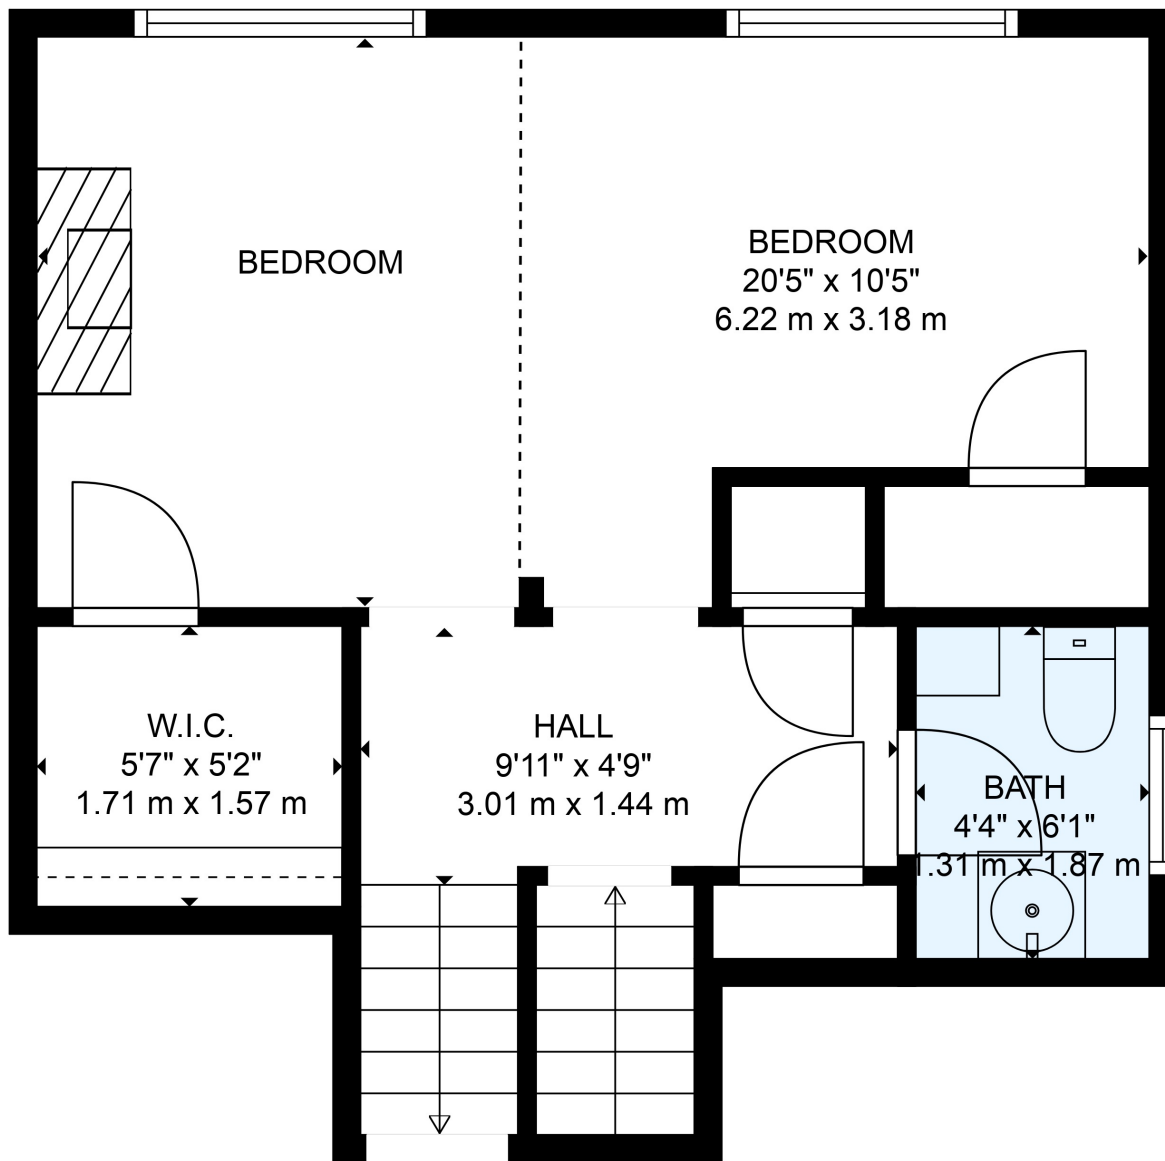

MEASUREMENTS ARE CALCULATED BY CUBICASA TECHNOLOGY. DEEMED HIGHLY RELIABLE BUT NOT GUARANTEED.

**TOTAL: 1424 sq. ft, 133 m2**

Below Ground: 293 sq. ft, 27 m2, FLOOR 2: 361 sq. ft, 34 m2, FLOOR 3: 416 sq. ft, 39 m2, FLOOR 4: 354 sq. ft, 33 m2

EXCLUDED AREAS: ELECTRICAL ROOM: 73 sq. ft, 7 m2

MEASUREMENTS ARE CALCULATED BY CUBICASA TECHNOLOGY. DEEMED HIGHLY RELIABLE BUT NOT GUARANTEED.

**TOTAL: 1424 sq. ft, 133 m2**

Below Ground: 293 sq. ft, 27 m2, FLOOR 2: 361 sq. ft, 34 m2, FLOOR 3: 416 sq. ft, 39 m2, FLOOR 4: 354 sq. ft, 33 m2  
 EXCLUDED AREAS: ELECTRICAL ROOM: 73 sq. ft, 7 m2

MEASUREMENTS ARE CALCULATED BY CUBICASA TECHNOLOGY. DEEMED HIGHLY RELIABLE BUT NOT GUARANTEED.

**TOTAL: 1424 sq. ft, 133 m2**

Below Ground: 293 sq. ft, 27 m2, FLOOR 2: 361 sq. ft, 34 m2, FLOOR 3: 416 sq. ft, 39 m2, FLOOR 4: 354 sq. ft, 33 m2  
 EXCLUDED AREAS: ELECTRICAL ROOM: 73 sq. ft, 7 m2