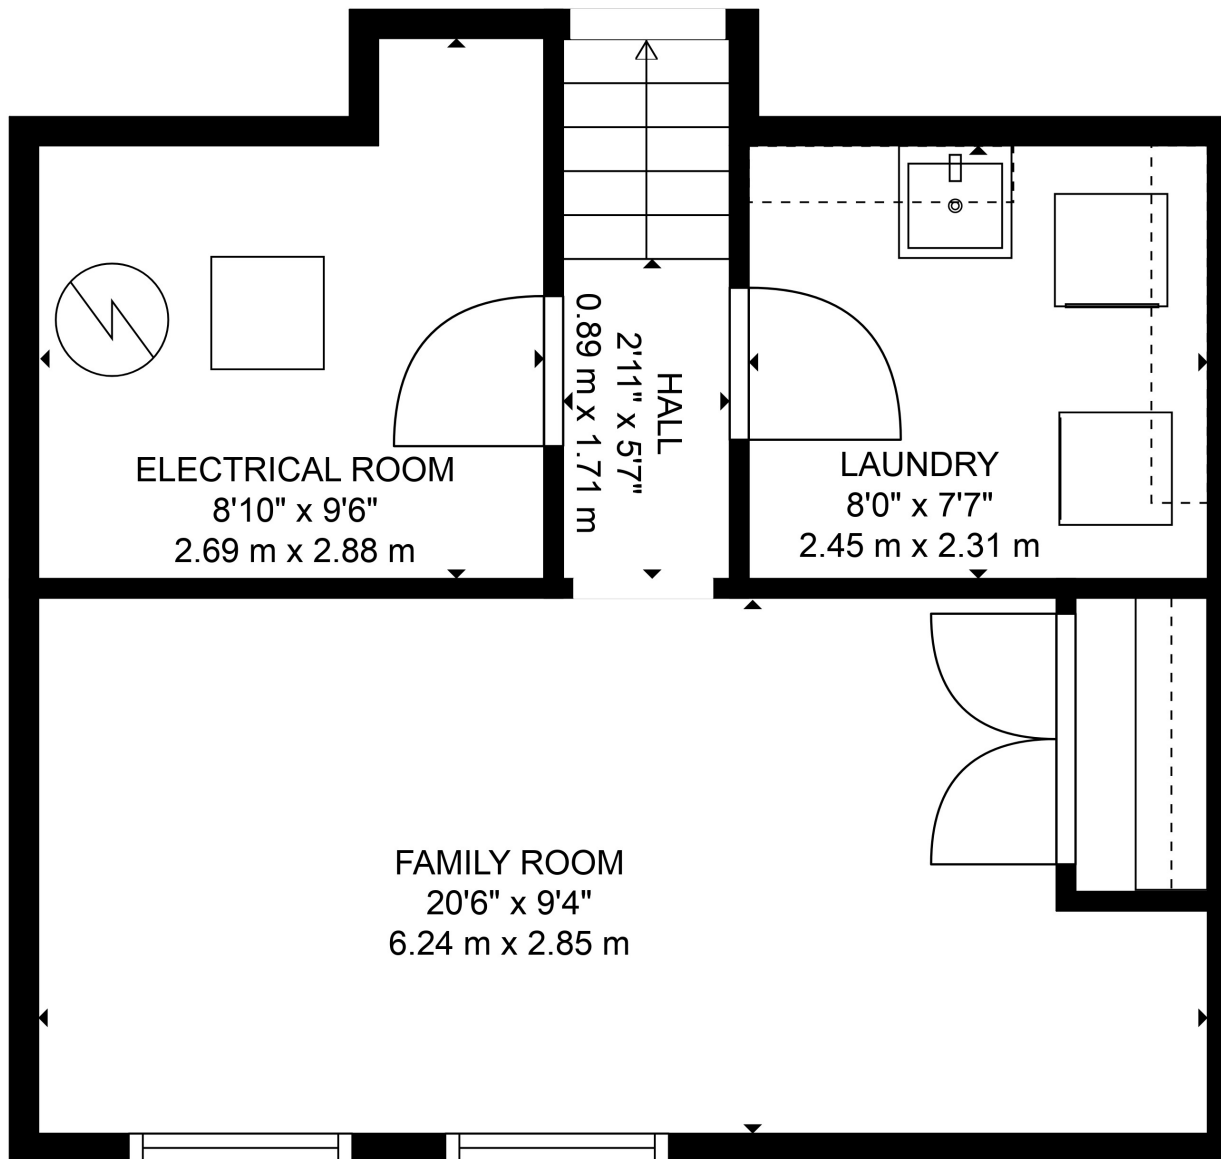

MEASUREMENTS ARE CALCULATED BY CUBICASA TECHNOLOGY. DEEMED HIGHLY RELIABLE BUT NOT GUARANTEED.

**TOTAL: 1424 sq. ft, 133 m2**

Below Ground: 293 sq. ft, 27 m2, FLOOR 2: 361 sq. ft, 34 m2, FLOOR 3: 416 sq. ft, 39 m2, FLOOR 4: 354 sq. ft, 33 m2

EXCLUDED AREAS: ELECTRICAL ROOM: 73 sq. ft, 7 m2

MEASUREMENTS ARE CALCULATED BY CUBICASA TECHNOLOGY. DEEMED HIGHLY RELIABLE BUT NOT GUARANTEED.

**TOTAL: 1424 sq. ft, 133 m2**

Below Ground: 293 sq. ft, 27 m2, FLOOR 2: 361 sq. ft, 34 m2, FLOOR 3: 416 sq. ft, 39 m2, FLOOR 4: 354 sq. ft, 33 m2  
 EXCLUDED AREAS: ELECTRICAL ROOM: 73 sq. ft, 7 m2

MEASUREMENTS ARE CALCULATED BY CUBICASA TECHNOLOGY. DEEMED HIGHLY RELIABLE BUT NOT GUARANTEED.

**TOTAL: 1424 sq. ft, 133 m2**

Below Ground: 293 sq. ft, 27 m2, FLOOR 2: 361 sq. ft, 34 m2, FLOOR 3: 416 sq. ft, 39 m2, FLOOR 4: 354 sq. ft, 33 m2  
 EXCLUDED AREAS: ELECTRICAL ROOM: 73 sq. ft, 7 m2