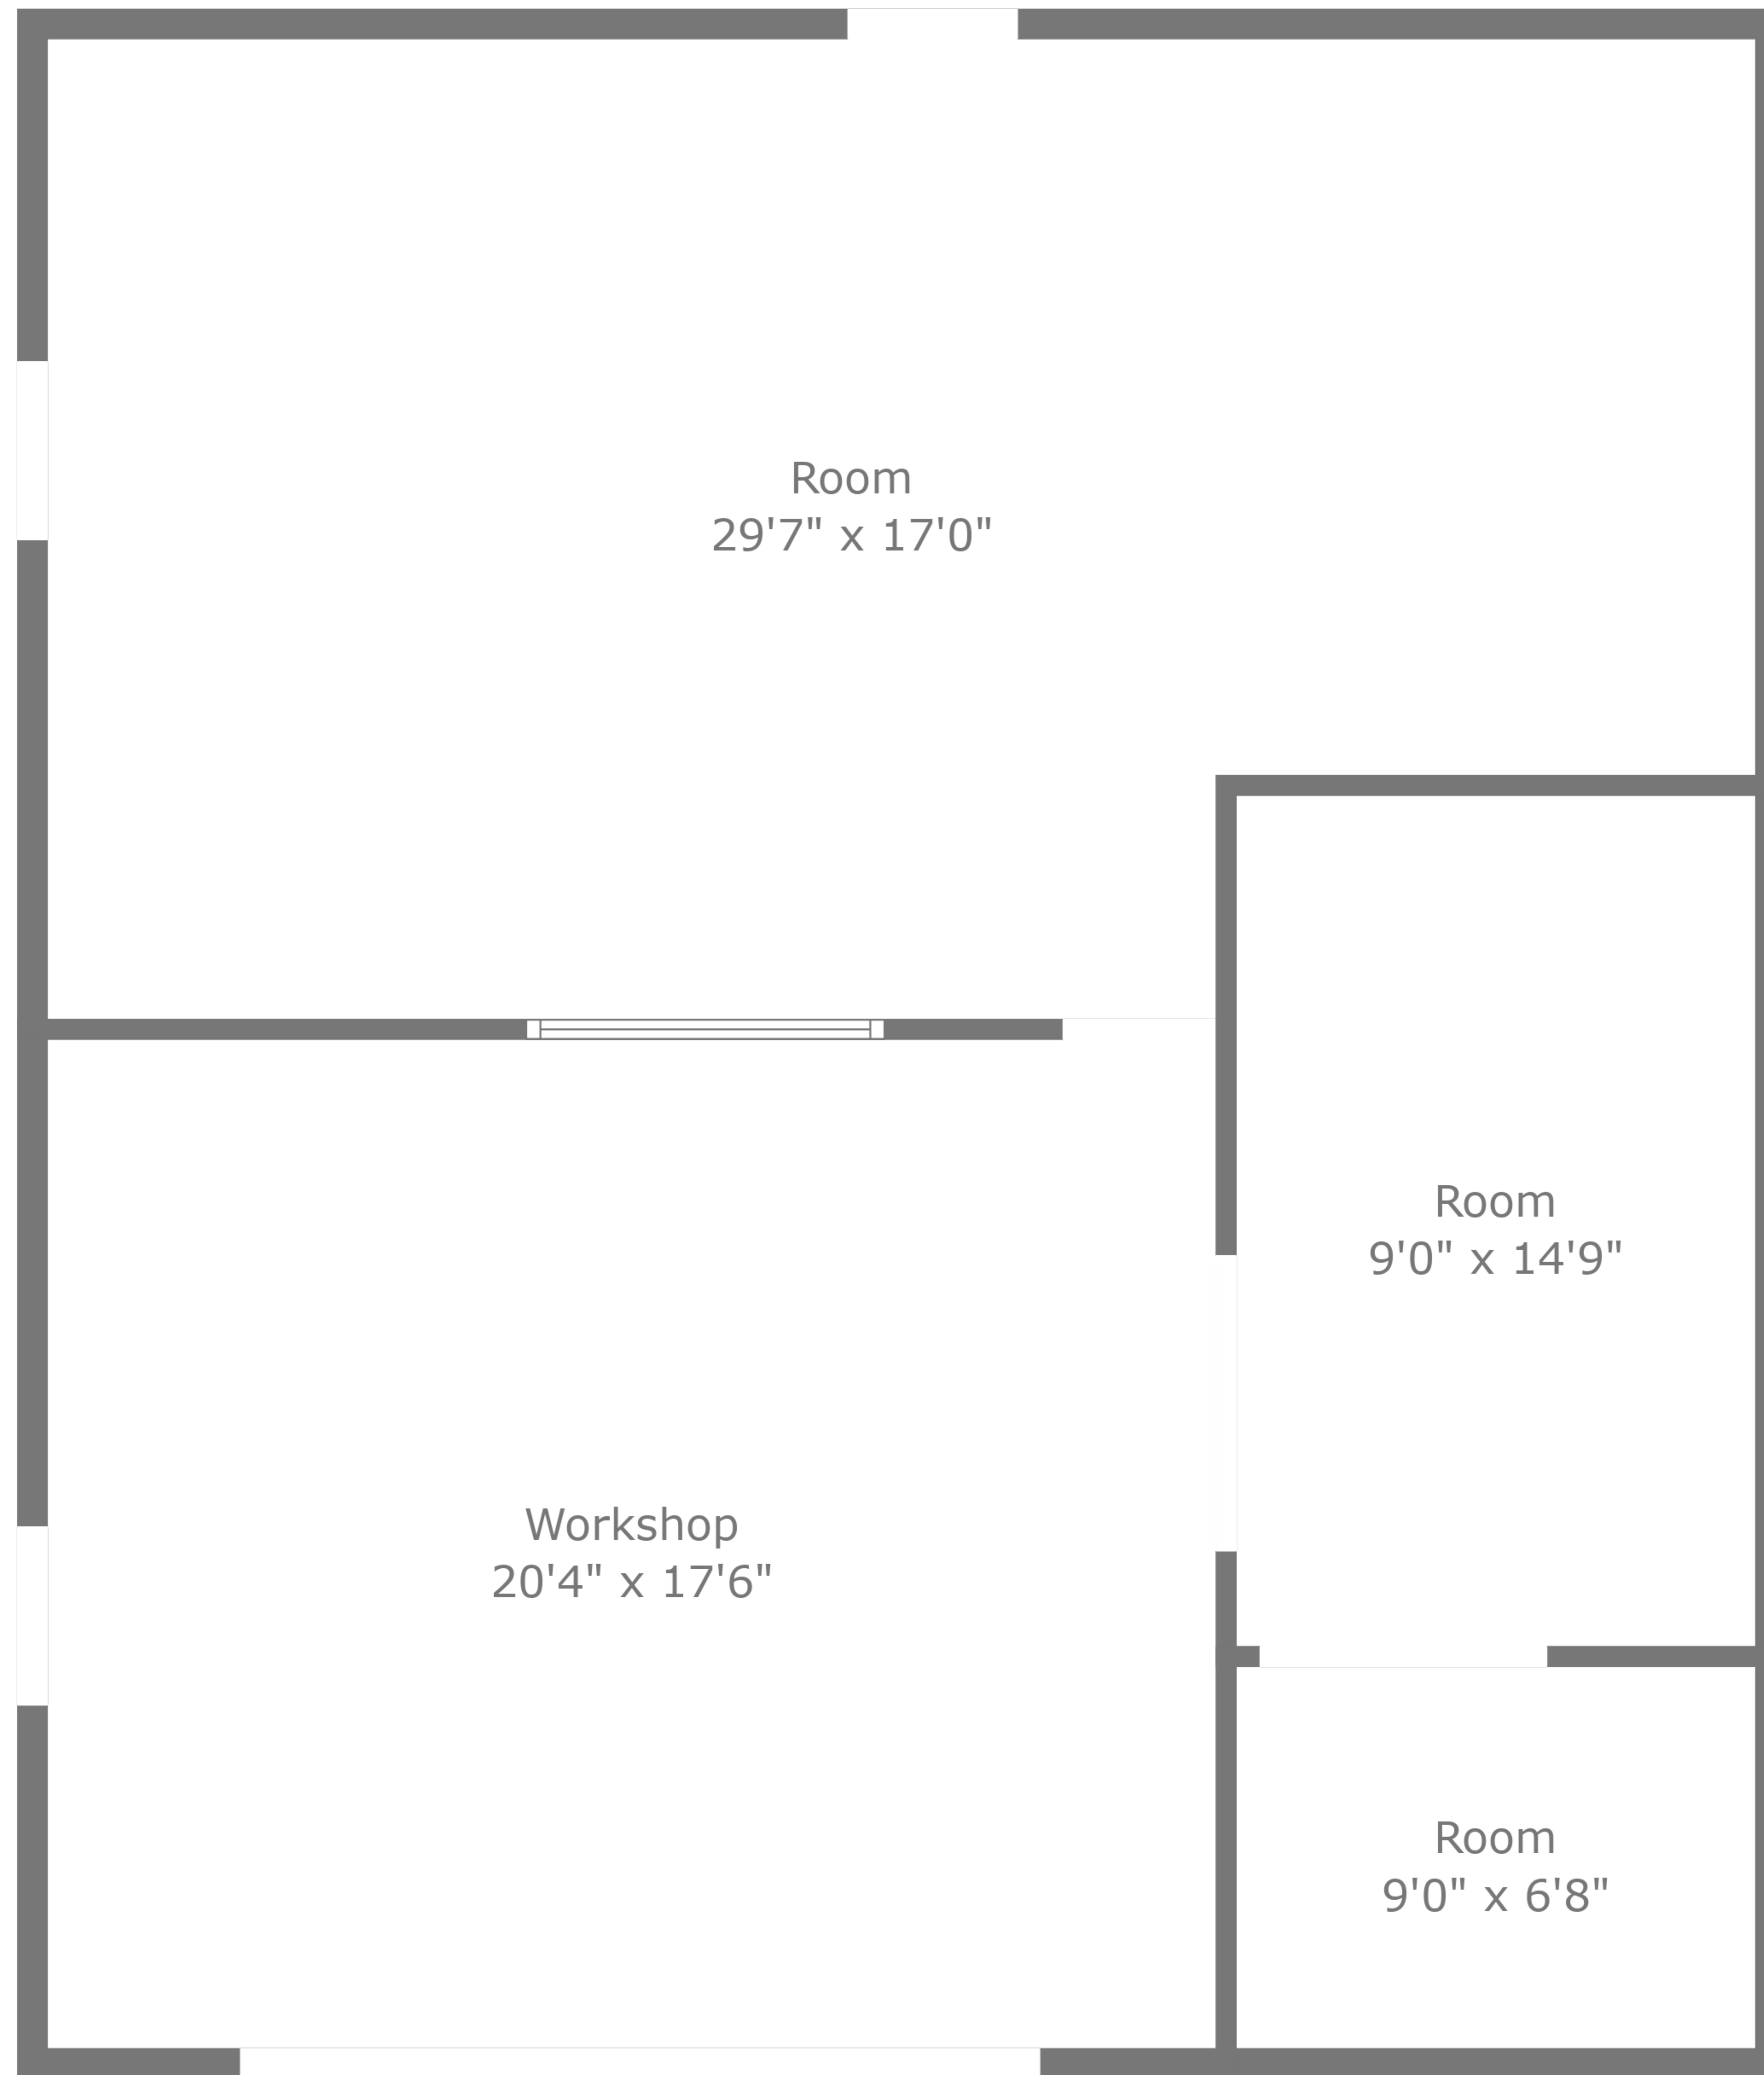

Room  
29'7" x 17'0"

Room  
9'0" x 14'9"

Workshop  
20'4" x 17'6"

Room  
9'0" x 6'8"

**TOTAL: 0 sq. ft**  
FLOOR 1: 0 sq. ft  
EXCLUDED AREAS: WORKSHOP: 369 sq. ft, ROOM: 666 sq. ft

Floor Plan Created By Cubicasa App. Measurements Deemed Highly Reliable But Not Guaranteed.

**TOTAL: 0 sq. ft**  
FLOOR 1: 0 sq. ft  
EXCLUDED AREAS: WORKSHOP: 369 sq. ft, ROOM: 666 sq. ft

Floor Plan Created By Cubicasa App. Measurements Deemed Highly Reliable But Not Guaranteed.