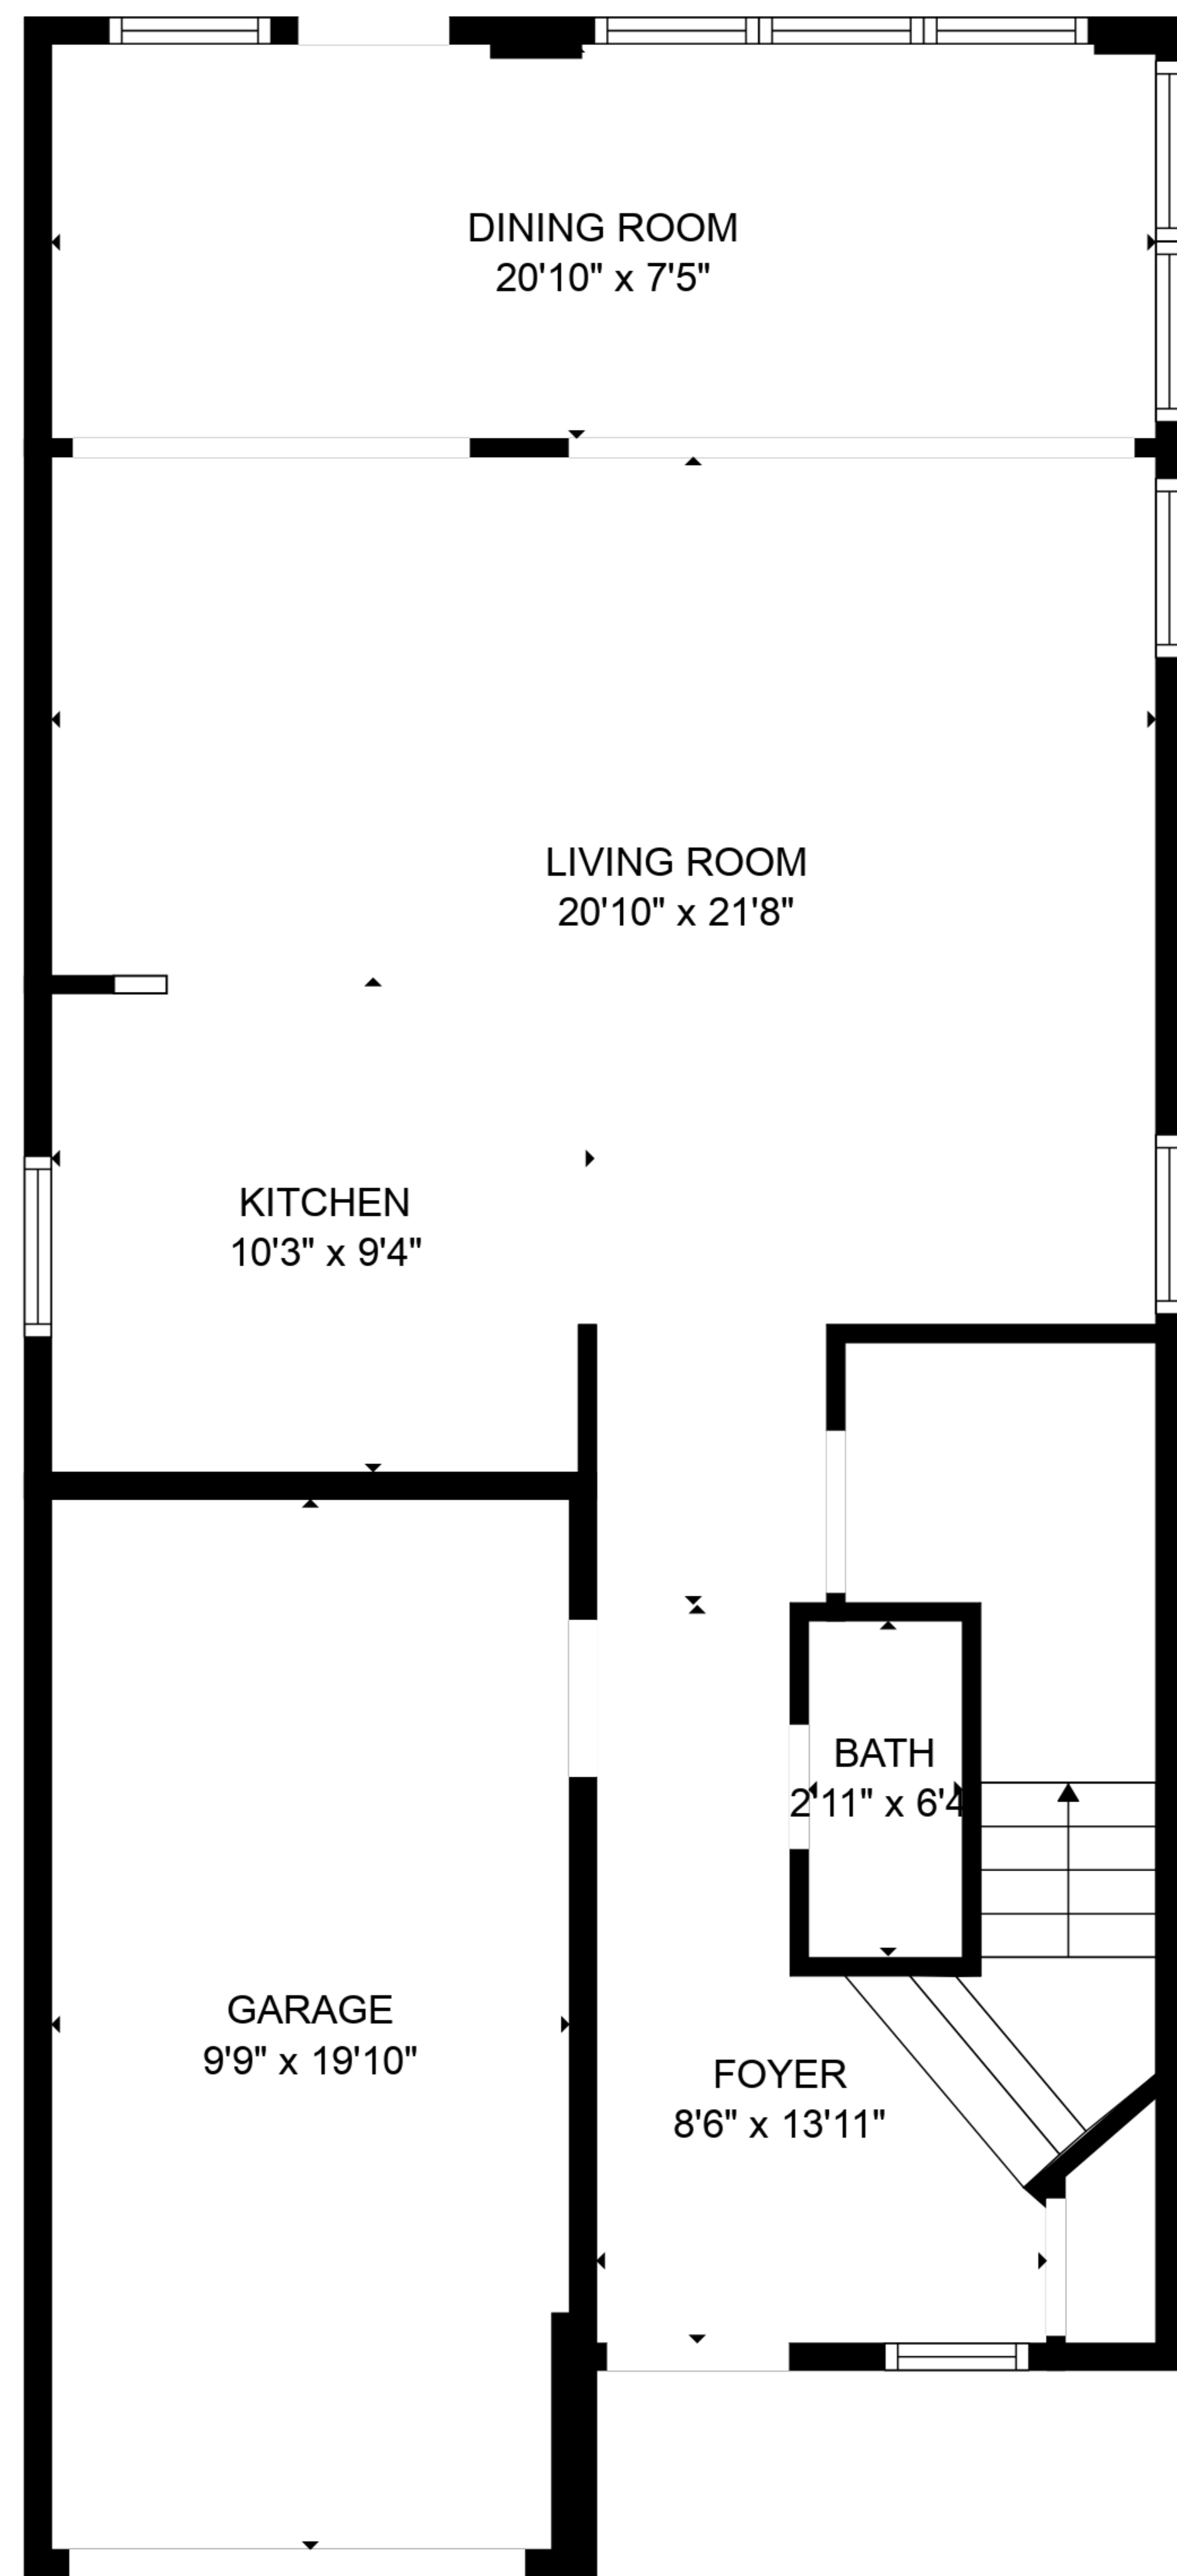

TOTAL: 1644 sq. ft

FLOOR 1: 736 sq. ft, FLOOR 2: 908 sq. ft

EXCLUDED AREAS: GARAGE: 194 sq. ft

SIZES AND DIMENSIONS ARE APPROXIMATE. ACTUAL MAY VARY.

TOTAL: 1644 sq. ft
 FLOOR 1: 736 sq. ft, FLOOR 2: 908 sq. ft
 EXCLUDED AREAS: GARAGE: 194 sq. ft

SIZES AND DIMENSIONS ARE APPROXIMATE. ACTUAL MAY VARY.

FLOOR 1

FLOOR 2

TOTAL: 1644 sq. ft
 FLOOR 1: 736 sq. ft, FLOOR 2: 908 sq. ft
 EXCLUDED AREAS: GARAGE: 194 sq. ft

SIZES AND DIMENSIONS ARE APPROXIMATE. ACTUAL MAY VARY.