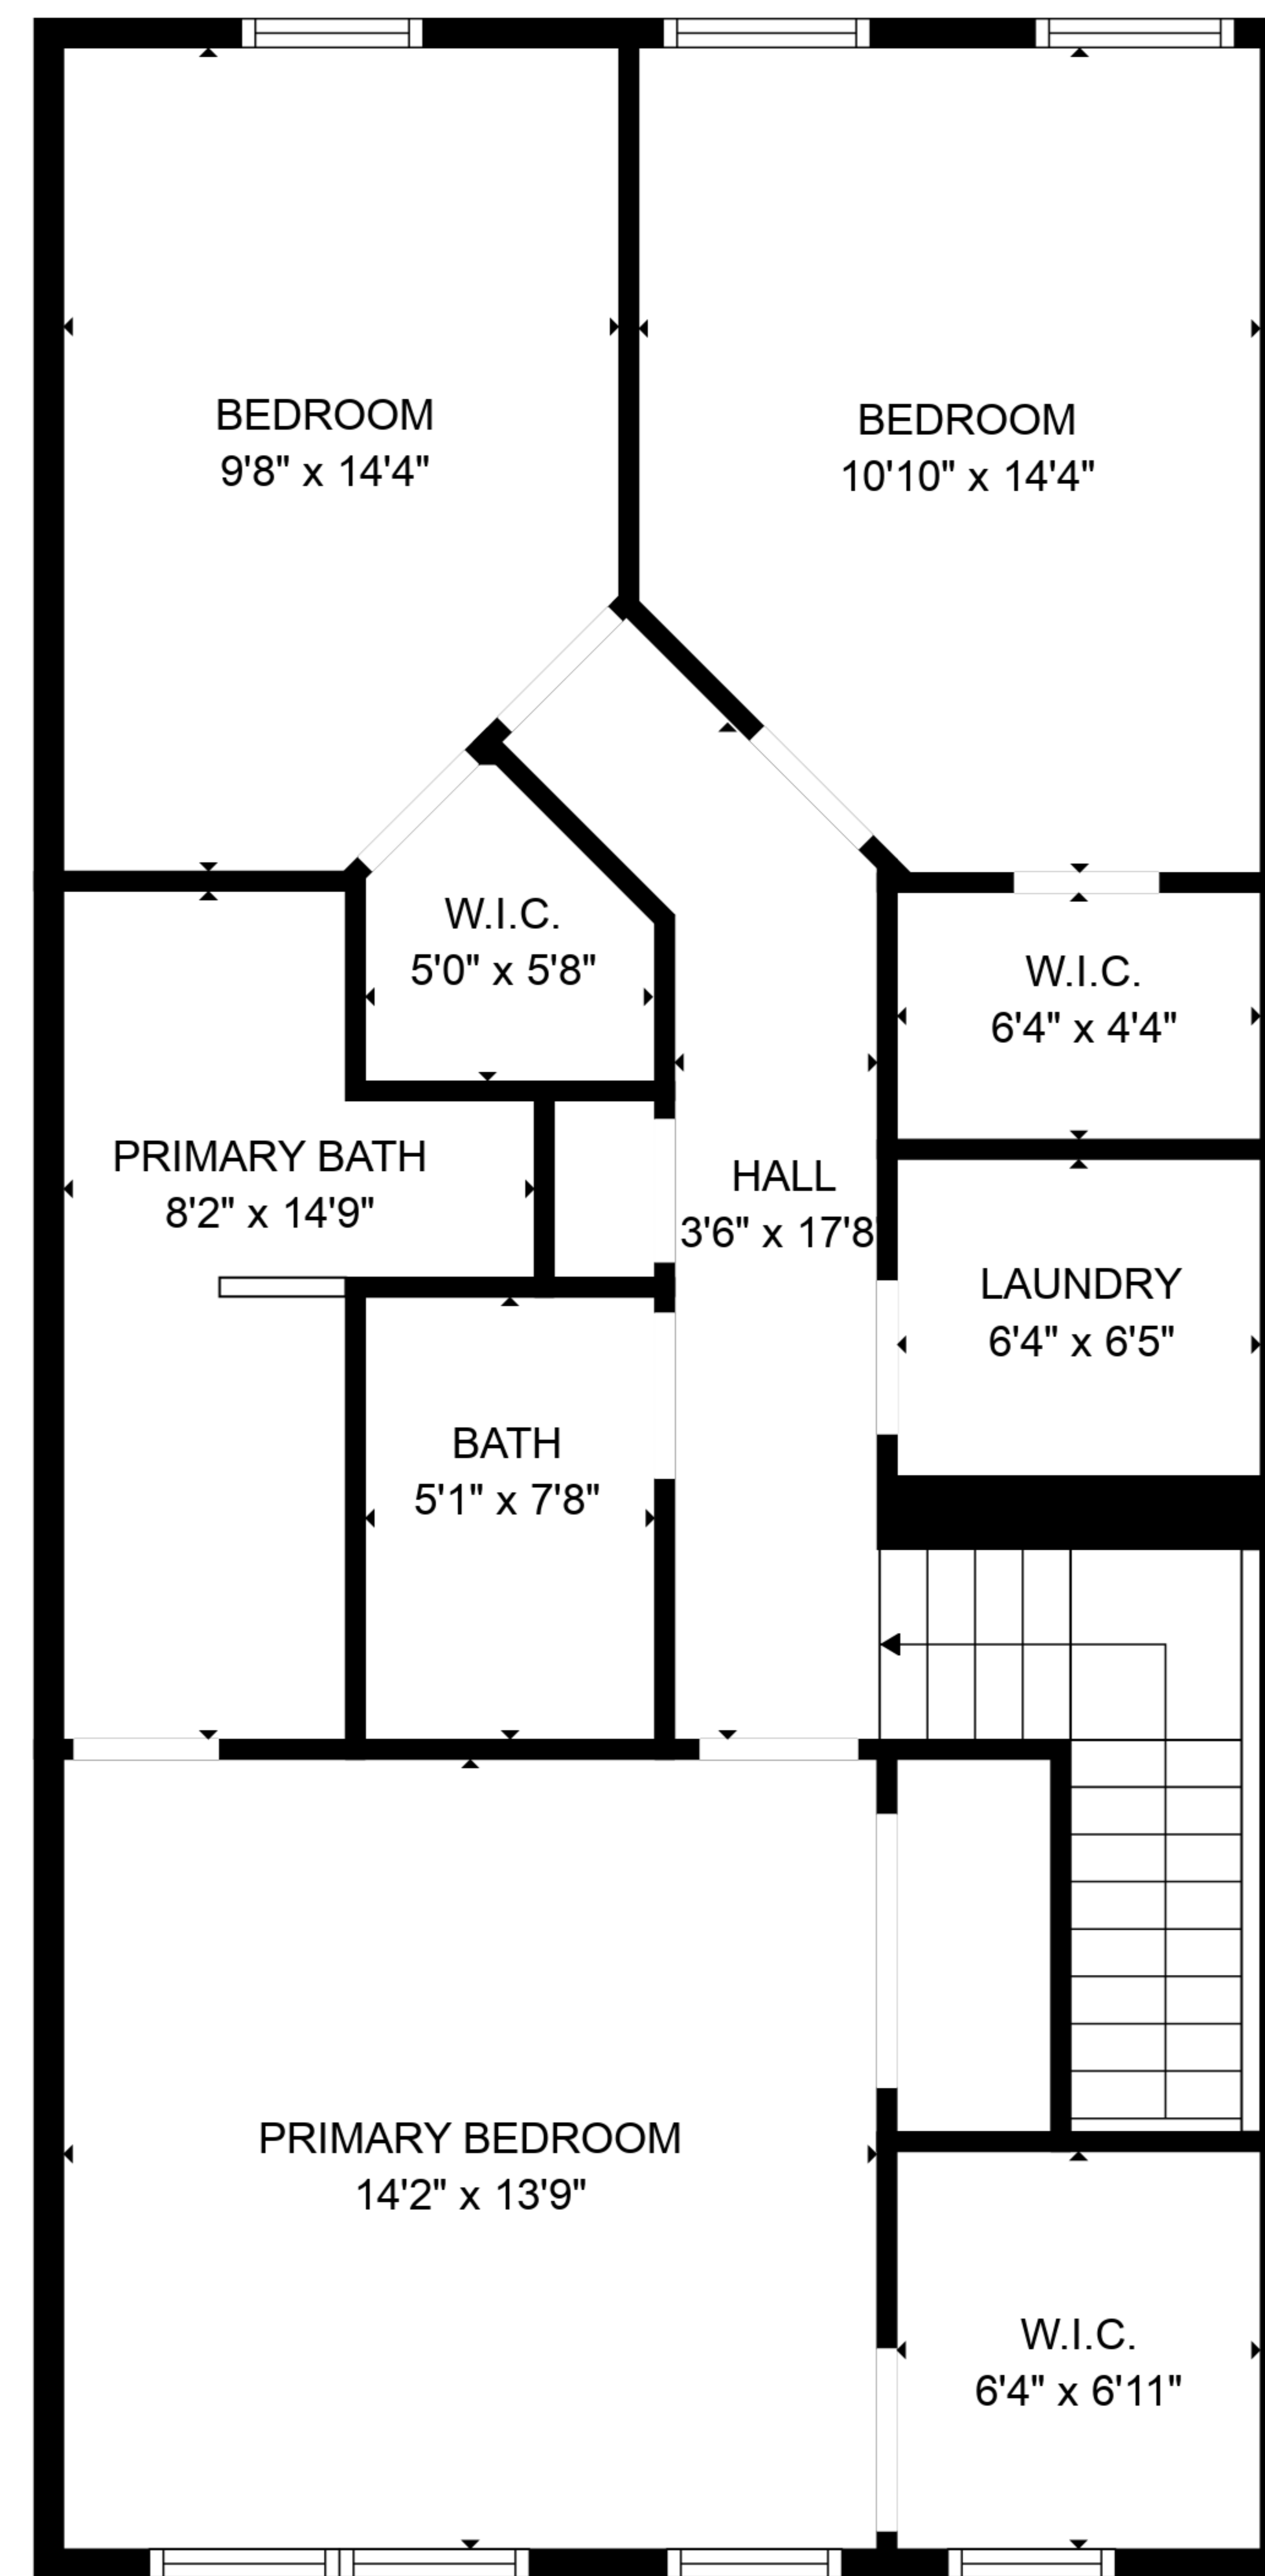

TOTAL: 1644 sq. ft

FLOOR 1: 736 sq. ft, FLOOR 2: 908 sq. ft

EXCLUDED AREAS: GARAGE: 194 sq. ft

SIZES AND DIMENSIONS ARE APPROXIMATE. ACTUAL MAY VARY.

TOTAL: 1644 sq. ft
 FLOOR 1: 736 sq. ft, FLOOR 2: 908 sq. ft
 EXCLUDED AREAS: GARAGE: 194 sq. ft

SIZES AND DIMENSIONS ARE APPROXIMATE. ACTUAL MAY VARY.

FLOOR 1

FLOOR 2

TOTAL: 1644 sq. ft
 FLOOR 1: 736 sq. ft, FLOOR 2: 908 sq. ft
 EXCLUDED AREAS: GARAGE: 194 sq. ft

SIZES AND DIMENSIONS ARE APPROXIMATE. ACTUAL MAY VARY.