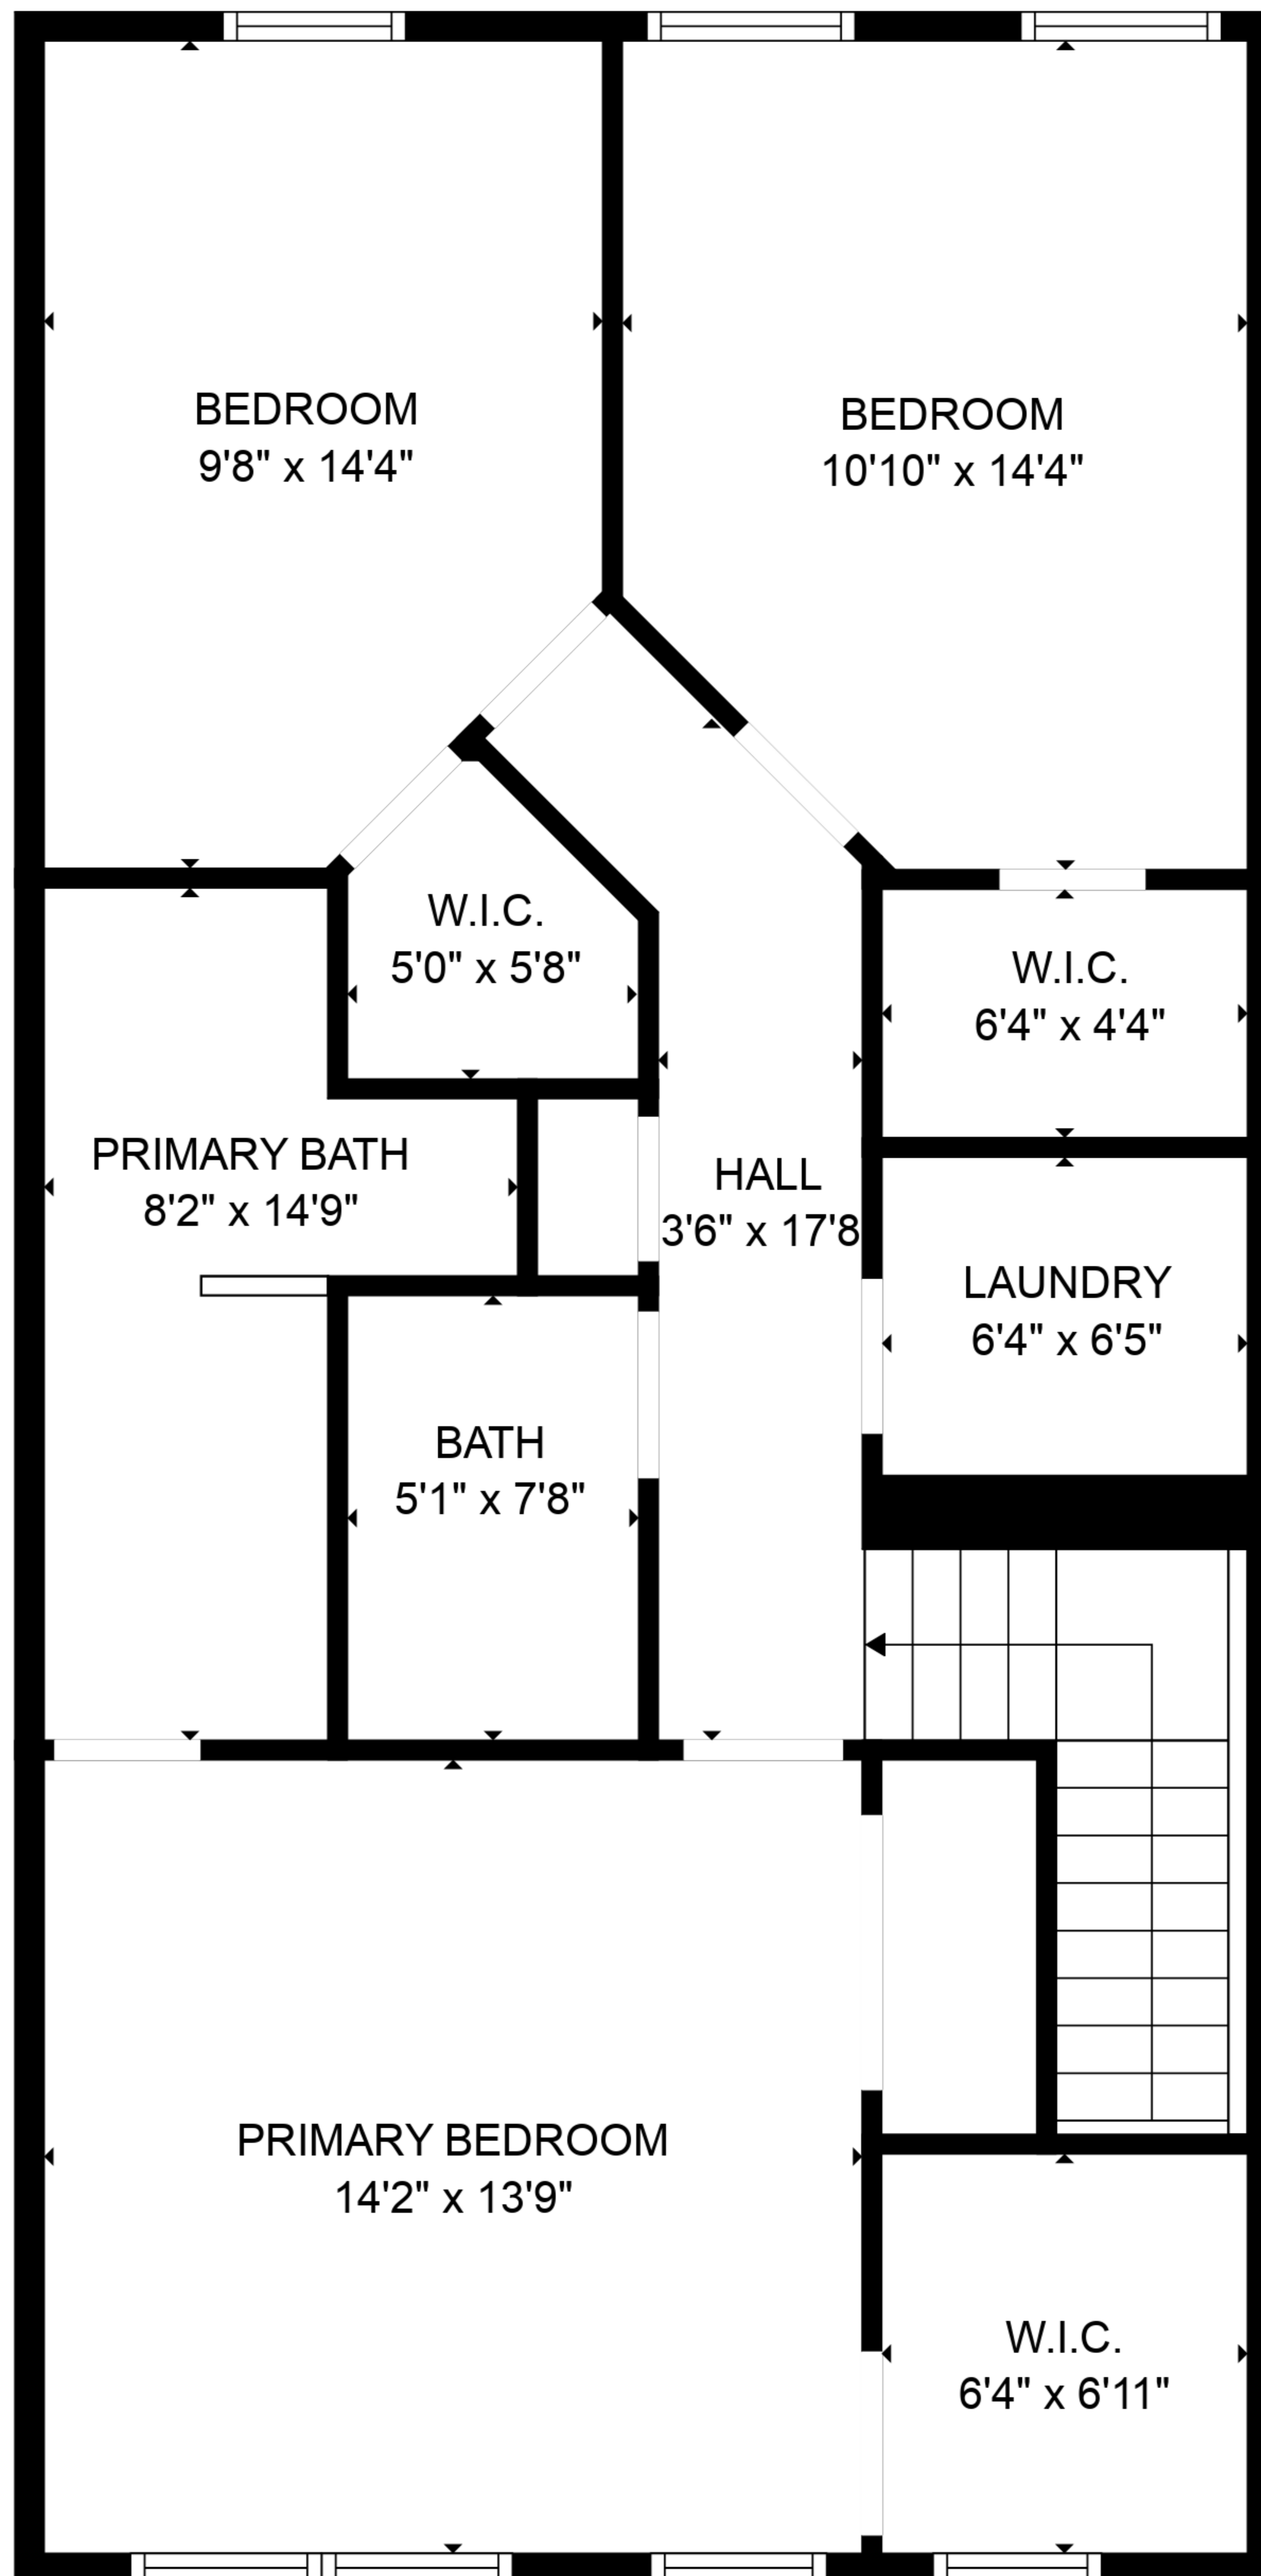

TOTAL: 1644 sq. ft

FLOOR 1: 736 sq. ft, FLOOR 2: 908 sq. ft

EXCLUDED AREAS: GARAGE: 194 sq. ft

SIZES AND DIMENSIONS ARE APPROXIMATE. ACTUAL MAY VARY.

TOTAL: 1644 sq. ft
 FLOOR 1: 736 sq. ft, FLOOR 2: 908 sq. ft
 EXCLUDED AREAS: GARAGE: 194 sq. ft

SIZES AND DIMENSIONS ARE APPROXIMATE. ACTUAL MAY VARY.

FLOOR 1

FLOOR 2

TOTAL: 1644 sq. ft
 FLOOR 1: 736 sq. ft, FLOOR 2: 908 sq. ft
 EXCLUDED AREAS: GARAGE: 194 sq. ft

SIZES AND DIMENSIONS ARE APPROXIMATE. ACTUAL MAY VARY.