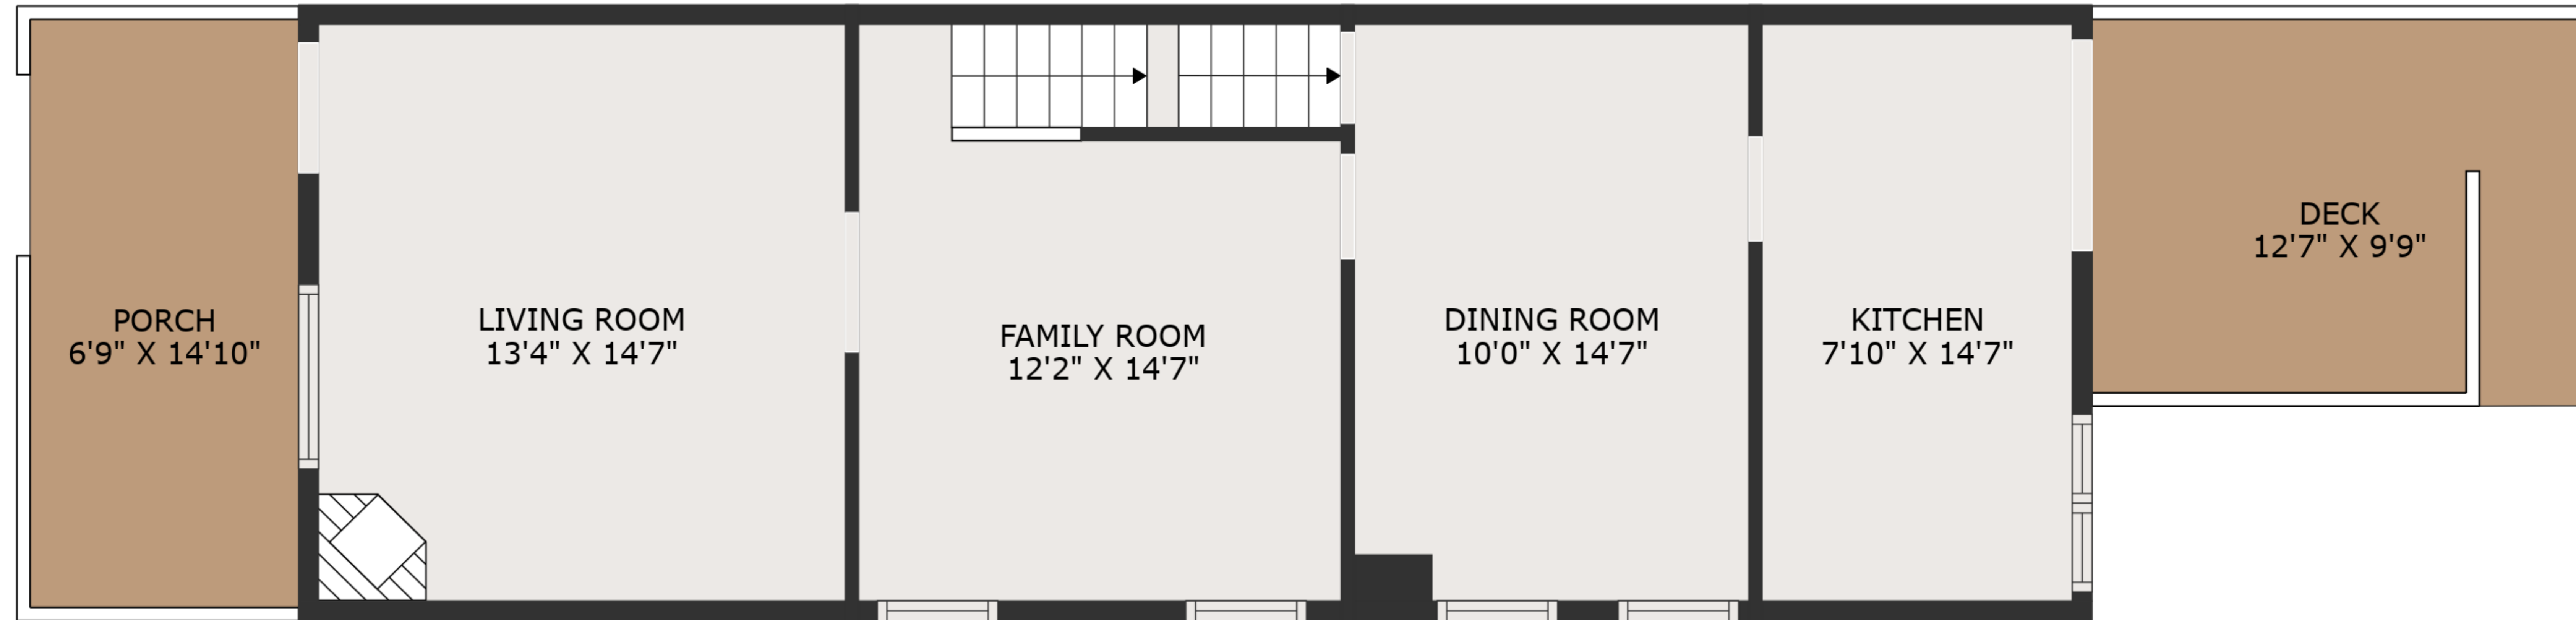

TOTAL: 1987 sq. ft
BELOW GROUND: 647 sq. ft, FLOOR 2: 646 sq. ft, FLOOR 3: 694 sq. ft
EXCLUDED AREAS: PORCH: 101 sq. ft, DECK: 118 sq. ft

MEASUREMENTS ARE DEEMED HIGHLY RELIABLE BUT NOT GUARANTEED.

TOTAL: 1987 sq. ft
BELOW GROUND: 647 sq. ft, FLOOR 2: 646 sq. ft, FLOOR 3: 694 sq. ft
EXCLUDED AREAS: PORCH: 101 sq. ft, DECK: 118 sq. ft

MEASUREMENTS ARE DEEMED HIGHLY RELIABLE BUT NOT GUARANTEED.

TOTAL: 1987 sq. ft
BELOW GROUND: 647 sq. ft, FLOOR 2: 646 sq. ft, FLOOR 3: 694 sq. ft
EXCLUDED AREAS: PORCH: 101 sq. ft, DECK: 118 sq. ft

MEASUREMENTS ARE DEEMED HIGHLY RELIABLE BUT NOT GUARANTEED.

FLOOR 3

FLOOR 2

FLOOR 1

TOTAL: 1987 sq. ft
 BELOW GROUND: 647 sq. ft, FLOOR 2: 646 sq. ft, FLOOR 3: 694 sq. ft
 EXCLUDED AREAS: PORCH: 101 sq. ft, DECK: 118 sq. ft

MEASUREMENTS ARE DEEMED HIGHLY RELIABLE BUT NOT GUARANTEED.