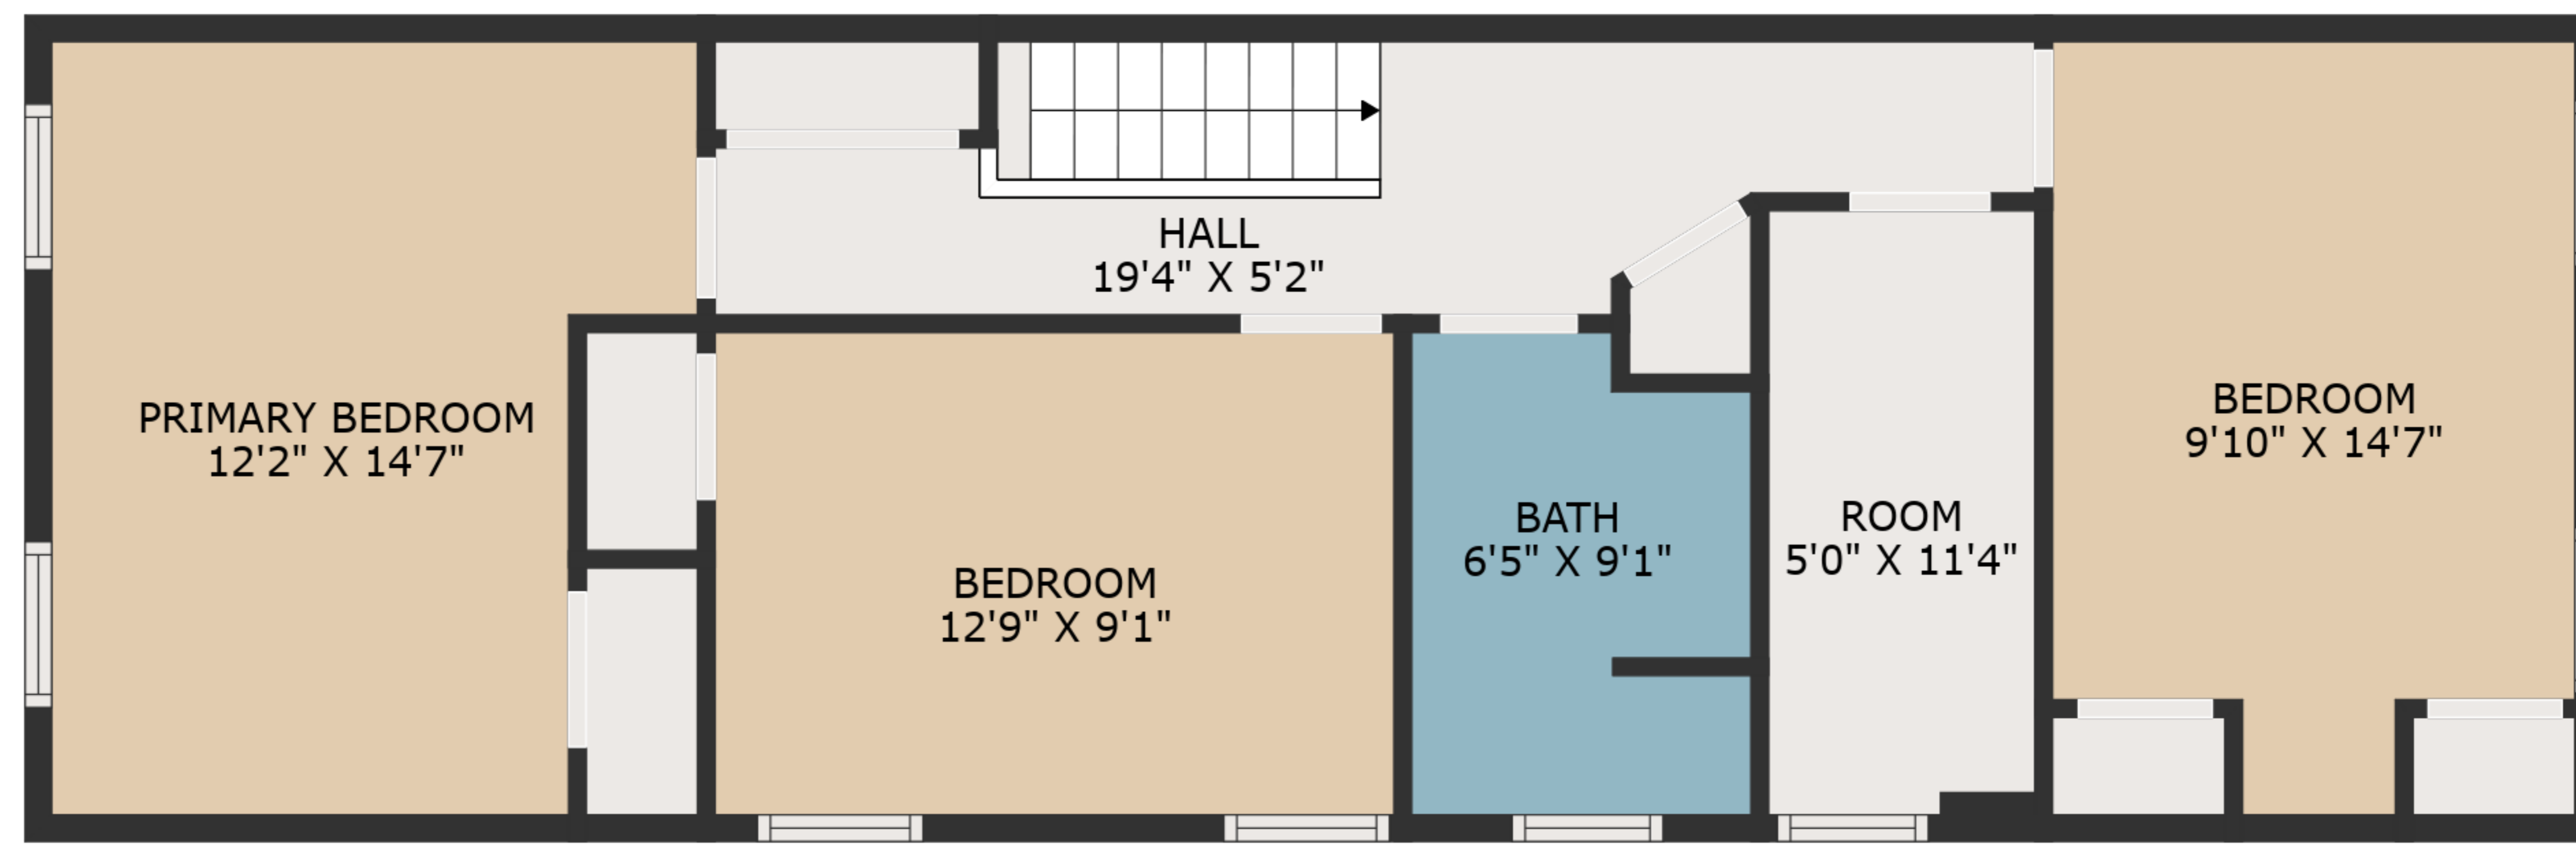

TOTAL: 1987 sq. ft
BELOW GROUND: 647 sq. ft, FLOOR 2: 646 sq. ft, FLOOR 3: 694 sq. ft
EXCLUDED AREAS: PORCH: 101 sq. ft, DECK: 118 sq. ft

MEASUREMENTS ARE DEEMED HIGHLY RELIABLE BUT NOT GUARANTEED.

TOTAL: 1987 sq. ft
BELOW GROUND: 647 sq. ft, FLOOR 2: 646 sq. ft, FLOOR 3: 694 sq. ft
EXCLUDED AREAS: PORCH: 101 sq. ft, DECK: 118 sq. ft

MEASUREMENTS ARE DEEMED HIGHLY RELIABLE BUT NOT GUARANTEED.

TOTAL: 1987 sq. ft
BELOW GROUND: 647 sq. ft, FLOOR 2: 646 sq. ft, FLOOR 3: 694 sq. ft
EXCLUDED AREAS: PORCH: 101 sq. ft, DECK: 118 sq. ft

MEASUREMENTS ARE DEEMED HIGHLY RELIABLE BUT NOT GUARANTEED.

FLOOR 3

FLOOR 2

FLOOR 1

TOTAL: 1987 sq. ft
 BELOW GROUND: 647 sq. ft, FLOOR 2: 646 sq. ft, FLOOR 3: 694 sq. ft
 EXCLUDED AREAS: PORCH: 101 sq. ft, DECK: 118 sq. ft

MEASUREMENTS ARE DEEMED HIGHLY RELIABLE BUT NOT GUARANTEED.