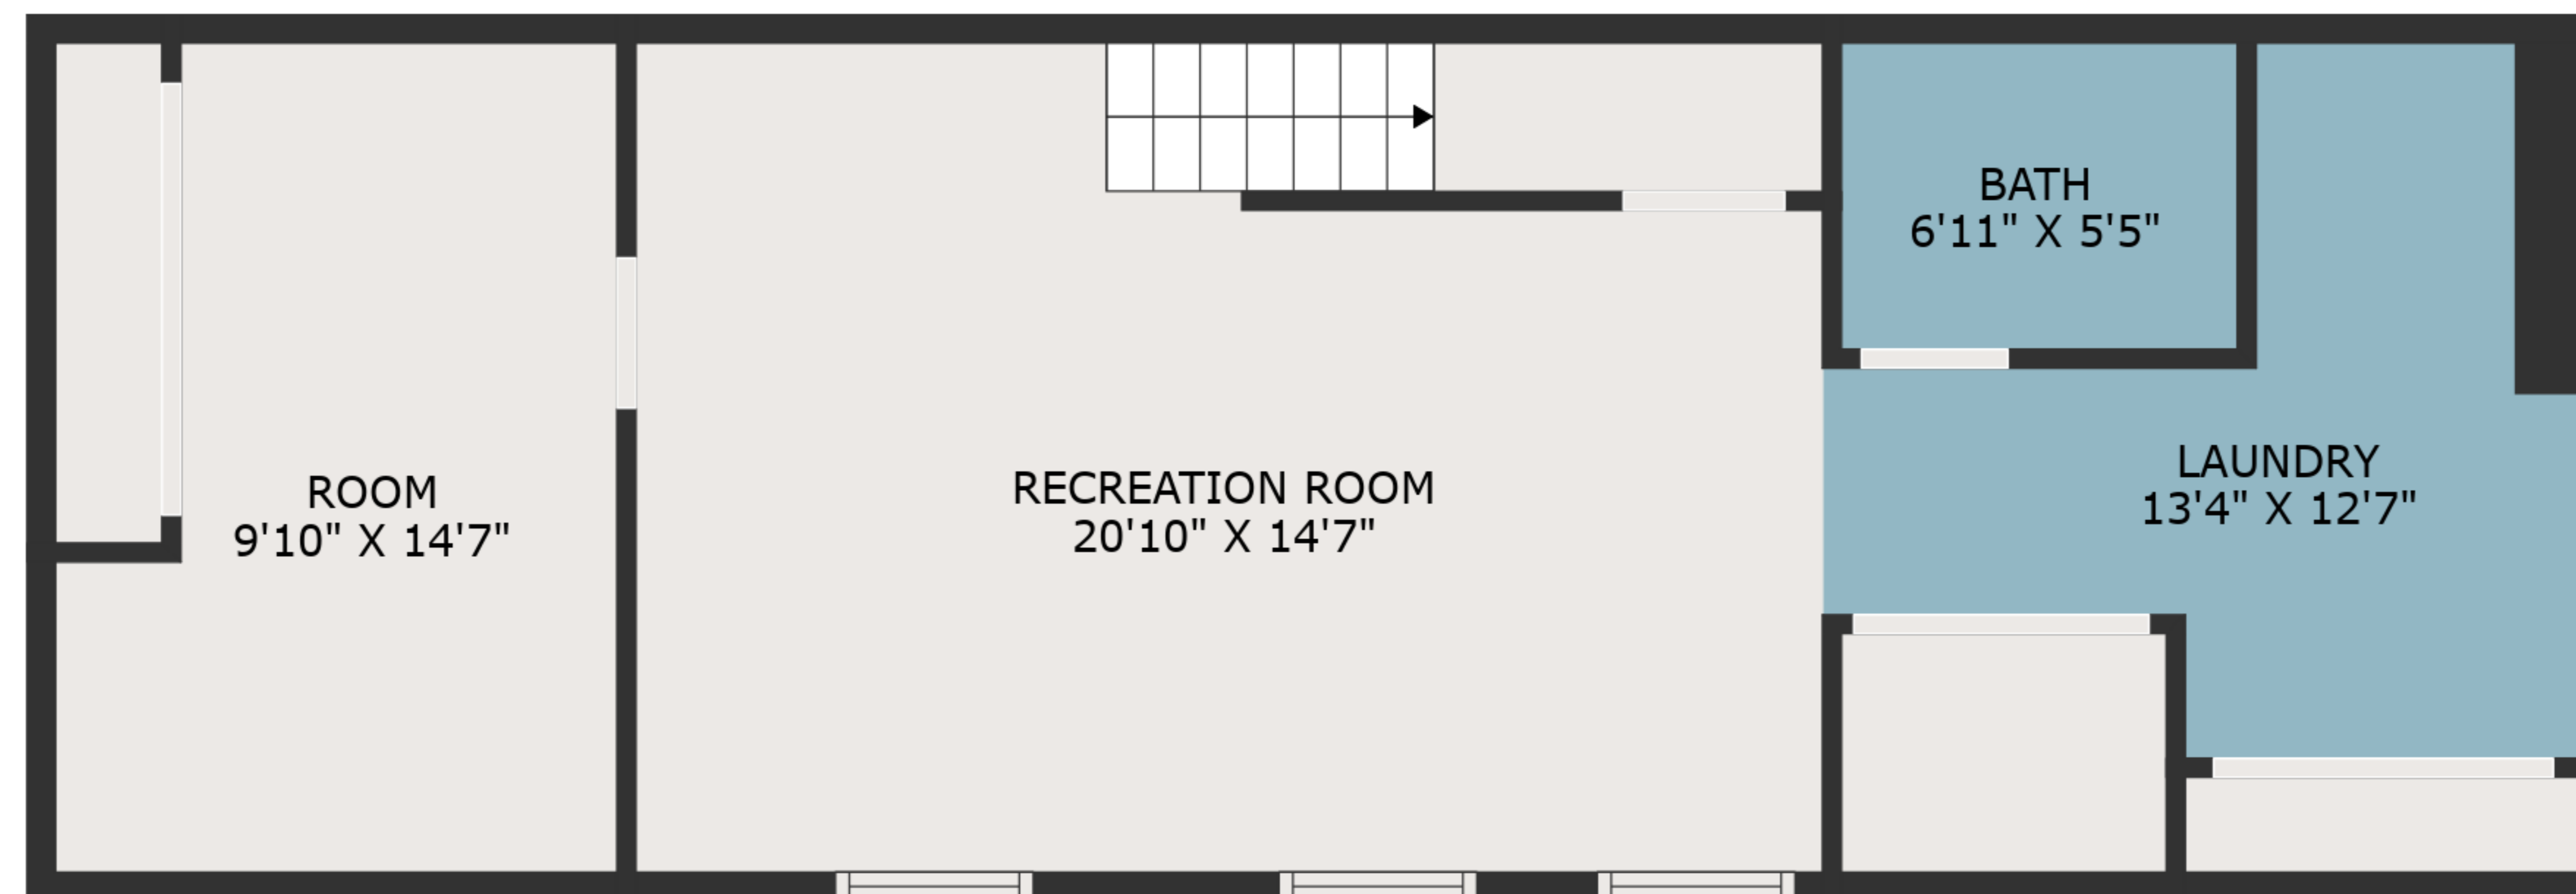

TOTAL: 1987 sq. ft
BELOW GROUND: 647 sq. ft, FLOOR 2: 646 sq. ft, FLOOR 3: 694 sq. ft
EXCLUDED AREAS: PORCH: 101 sq. ft, DECK: 118 sq. ft

MEASUREMENTS ARE DEEMED HIGHLY RELIABLE BUT NOT GUARANTEED.

TOTAL: 1987 sq. ft
BELOW GROUND: 647 sq. ft, FLOOR 2: 646 sq. ft, FLOOR 3: 694 sq. ft
EXCLUDED AREAS: PORCH: 101 sq. ft, DECK: 118 sq. ft

MEASUREMENTS ARE DEEMED HIGHLY RELIABLE BUT NOT GUARANTEED.

TOTAL: 1987 sq. ft
BELOW GROUND: 647 sq. ft, FLOOR 2: 646 sq. ft, FLOOR 3: 694 sq. ft
EXCLUDED AREAS: PORCH: 101 sq. ft, DECK: 118 sq. ft

MEASUREMENTS ARE DEEMED HIGHLY RELIABLE BUT NOT GUARANTEED.

FLOOR 3

FLOOR 2

FLOOR 1

TOTAL: 1987 sq. ft
 BELOW GROUND: 647 sq. ft, FLOOR 2: 646 sq. ft, FLOOR 3: 694 sq. ft
 EXCLUDED AREAS: PORCH: 101 sq. ft, DECK: 118 sq. ft

MEASUREMENTS ARE DEEMED HIGHLY RELIABLE BUT NOT GUARANTEED.