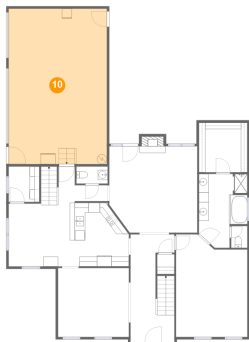

9 Floor 1 - Foyer

Dimensions: 8'11" x 22'3"
Area: 179 sq. ft
Counted as Living Area:
Yes

Heated: Yes
Finished: Yes
Enclosed: Yes
Contiguous:
Yes
Permitted: Yes
Wet Space: No
Addition: No
Conversion: No

10 Floor 1 - Garage