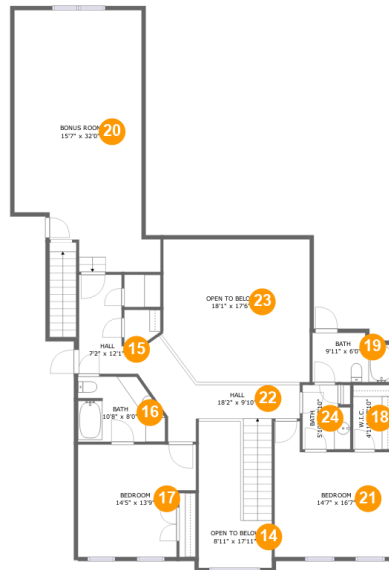

1511 Bradberry Drive, Murfreesboro, Rutherford County, Tennessee, United States, 37130

Room Dimensions

Floor 2

Total sqft: 1969

Living area: 1435

#	Room name	Dimensions	Area (sqft)	Counted as Living Area
14	Open To Below	8'11" x 17'11"	114 sq. ft	No
15	Hall	7'2" x 12'1"	70 sq. ft	Yes
16	Bath	10'8" x 8'0"	75 sq. ft	Yes
17	Bedroom	14'5" x 13'9"	179 sq. ft	Yes
18	W.i.c.	4'11" x 7'10"	39 sq. ft	Yes
19	Bath	9'11" x 6'0"	55 sq. ft	Yes
20	Bonus Room	15'7" x 32'0"	393 sq. ft	Yes
21	Bedroom	14'7" x 16'7"	199 sq. ft	Yes
22	Hall	18'2" x 9'10"	163 sq. ft	Yes
23	Open To Below	18'1" x 17'6"	302 sq. ft	No
24	Bath	5'10" x 7'10"	42 sq. ft	Yes

Scan captured on Thu, 10 Oct 2024 22:23:15 GMT

Information is calculated by CubiCasa technology; deemed highly reliable but not guaranteed.