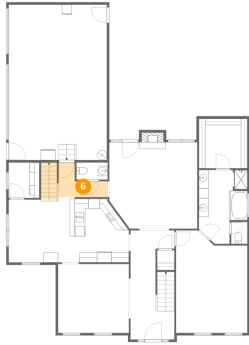

6 Floor 1 - Hall

Dimensions: 10'0" x 7'0"
Area: 70 sq. ft
Counted as Living Area:
Yes

Heated: Yes
Finished: Yes
Enclosed: Yes
Contiguous:
Yes
Permitted: Yes
Wet Space: No
Addition: No
Conversion: No

7 Floor 1 - Primary Bath