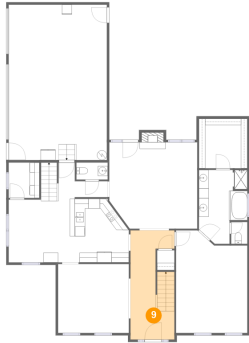

1511 Bradberry Drive, Murfreesboro, Rutherford County, Tennessee, United States, 37130

9 Floor 1 - Foyer

Dimensions: 8'11" x 22'3"
Area: 179 sq. ft
Counted as Living Area:
Yes

Heated: Yes
Finished: Yes
Enclosed: Yes
Contiguous:
Yes
Permitted: Yes
Wet Space: No
Addition: No
Conversion: No