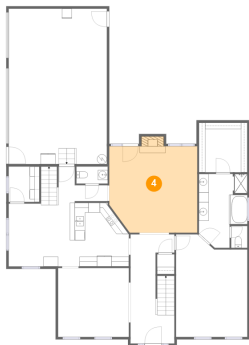

4 Floor 1 - Living Room

Dimensions: 17'11" x 17'7"
Area: 313 sq. ft
Counted as Living Area:
Yes

Heated: Yes
Finished: Yes
Enclosed: Yes
Contiguous:
Yes
Permitted: Yes
Wet Space: No
Addition: No
Conversion: No