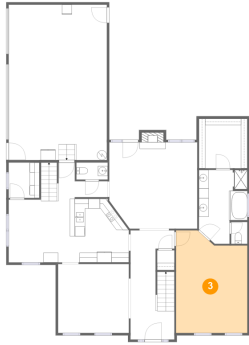

1511 Bradberry Drive, Murfreesboro, Rutherford County, Tennessee, United States, 37130

3 Floor 1 - Primary Bedroom

Dimensions: 14'6" x 20'11"
Area: 278 sq. ft
Counted as Living Area:
Yes

Heated: Yes
Finished: Yes
Enclosed: Yes
Contiguous:
Yes
Permitted: Yes
Wet Space: No
Addition: No
Conversion: No