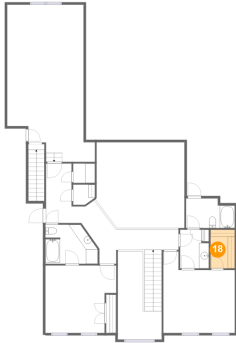

1511 Bradberry Drive, Murfreesboro, Rutherford County, Tennessee, United States, 37130

18 Floor 2 - W.i.c.

Dimensions: 4'11" x 7'10"
Area: 39 sq. ft
Counted as Living Area:
Yes

Heated: Yes
Finished: Yes
Enclosed: Yes
Contiguous:
Yes
Permitted: Yes
Wet Space: No
Addition: No
Conversion: No