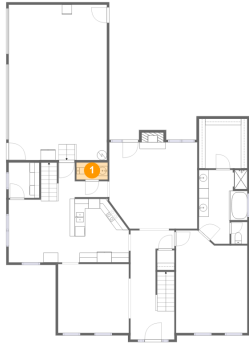

1511 Bradberry Drive, Murfreesboro, Rutherford County, Tennessee, United States, 37130

1 Floor 1 - Wc

Dimensions: 6'4" x 3'6"
Area: 22 sq. ft
Counted as Living Area:
Yes

Heated: Yes
Finished: Yes
Enclosed: Yes
Contiguous:
Yes
Permitted: Yes
Wet Space: Yes
Addition: No
Conversion: No