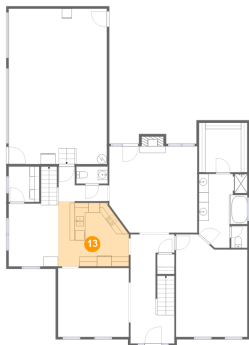

13 Floor 1 - Kitchen

Dimensions: 14'5" x 13'4"
Area: 173 sq. ft
Counted as Living Area:
Yes

Heated: Yes
Finished: Yes
Enclosed: Yes
Contiguous:
Yes
Permitted: Yes
Wet Space: No
Addition: No
Conversion: No