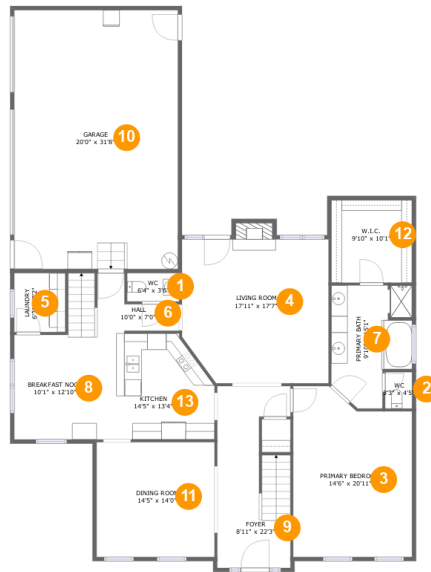

1511 Bradberry Drive, Murfreesboro, Rutherford County, Tennessee, United States, 37130

Room Dimensions

Floor 1

Total sqft: 2499

Living area: 1800

#	Room name	Dimensions	Area (sqft)	Counted as Living Area
1	Wc	6'4" x 3'6"	22 sq. ft	Yes
2	Wc	3'3" x 4'5"	15 sq. ft	Yes
3	Primary Bedroom	14'6" x 20'11"	278 sq. ft	Yes
4	Living Room	17'11" x 17'7"	313 sq. ft	Yes
5	Laundry	6'3" x 7'2"	45 sq. ft	Yes
6	Hall	10'0" x 7'0"	70 sq. ft	Yes
7	Primary Bath	9'10" x 15'1"	125 sq. ft	Yes
8	Breakfast Nook	10'1" x 12'10"	129 sq. ft	Yes
9	Foyer	8'11" x 22'3"	179 sq. ft	Yes
10	Garage	20'0" x 31'8"	634 sq. ft	No
11	Dining Room	14'5" x 14'0"	203 sq. ft	Yes

Scan captured on Thu, 10 Oct 2024 22:23:15 GMT

Information is calculated by CubiCasa technology; deemed highly reliable but not guaranteed.