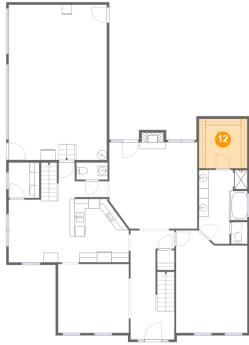

1511 Bradberry Drive, Murfreesboro, Rutherford County, Tennessee, United States, 37130

12 Floor 1 - W.i.c.

Dimensions: 9'10" x 10'1"
Area: 100 sq. ft
Counted as Living Area:
Yes

Heated: Yes
Finished: Yes
Enclosed: Yes
Contiguous:
Yes
Permitted: Yes
Wet Space: No
Addition: No
Conversion: No