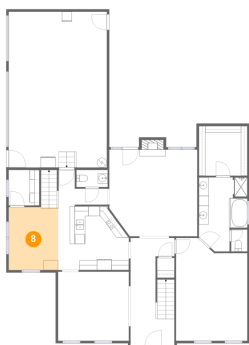

6 Floor 1 - Hall

Dimensions: 10'0" x 7'0"
Area: 70 sq. ft
Counted as Living Area:
Yes

Heated: Yes
Finished: Yes
Enclosed: Yes
Contiguous:
Yes
Permitted: Yes
Wet Space: No
Addition: No
Conversion: No

7 Floor 1 - Primary Bath

Dimensions: 9'10" x 15'1"
Area: 125 sq. ft
Counted as Living Area:
Yes

Heated: Yes
Finished: Yes
Enclosed: Yes
Contiguous:
Yes
Permitted: Yes
Wet Space: Yes
Addition: No
Conversion: No

8 Floor 1 - Breakfast Nook