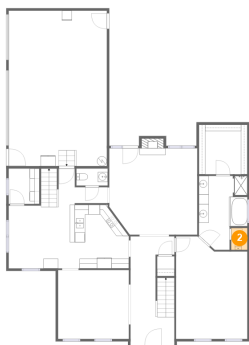

1 Floor 1 - Wc

Dimensions: 6'4" x 3'6"
Area: 22 sq. ft
Counted as Living Area:
Yes

Heated: Yes
Finished: Yes
Enclosed: Yes
Contiguous:
Yes
Permitted: Yes
Wet Space: Yes
Addition: No
Conversion: No

2 Floor 1 - Wc