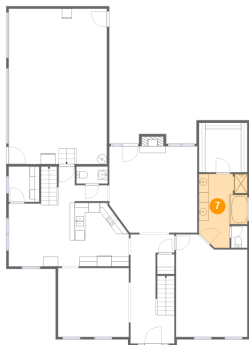

6 Floor 1 - Hall

Dimensions: 10'0" x 7'0"
Area: 70 sq. ft
Counted as Living Area:
Yes

Heated: Yes
Finished: Yes
Enclosed: Yes
Contiguous:
Yes
Permitted: Yes
Wet Space: No
Addition: No
Conversion: No

7 Floor 1 - Primary Bath