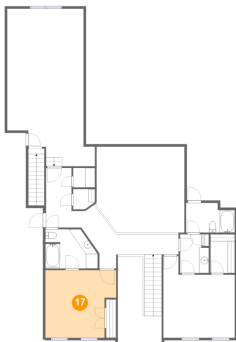

17 Floor 2 - Bedroom

Dimensions: 14'5" x 13'9"
Area: 179 sq. ft
Counted as Living Area:
Yes

Heated: Yes
Finished: Yes
Enclosed: Yes
Contiguous:
Yes
Permitted: Yes
Wet Space: No
Addition: No
Conversion: No