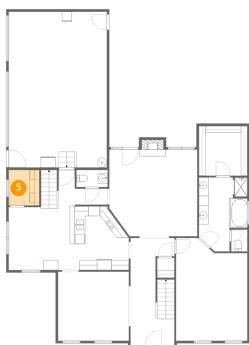

5 Floor 1 - Laundry

Dimensions: 6'3" x 7'2"
Area: 45 sq. ft
Counted as Living Area:
Yes

Heated: Yes
Finished: Yes
Enclosed: Yes
Contiguous:
Yes
Permitted: Yes
Wet Space: No
Addition: No
Conversion: No