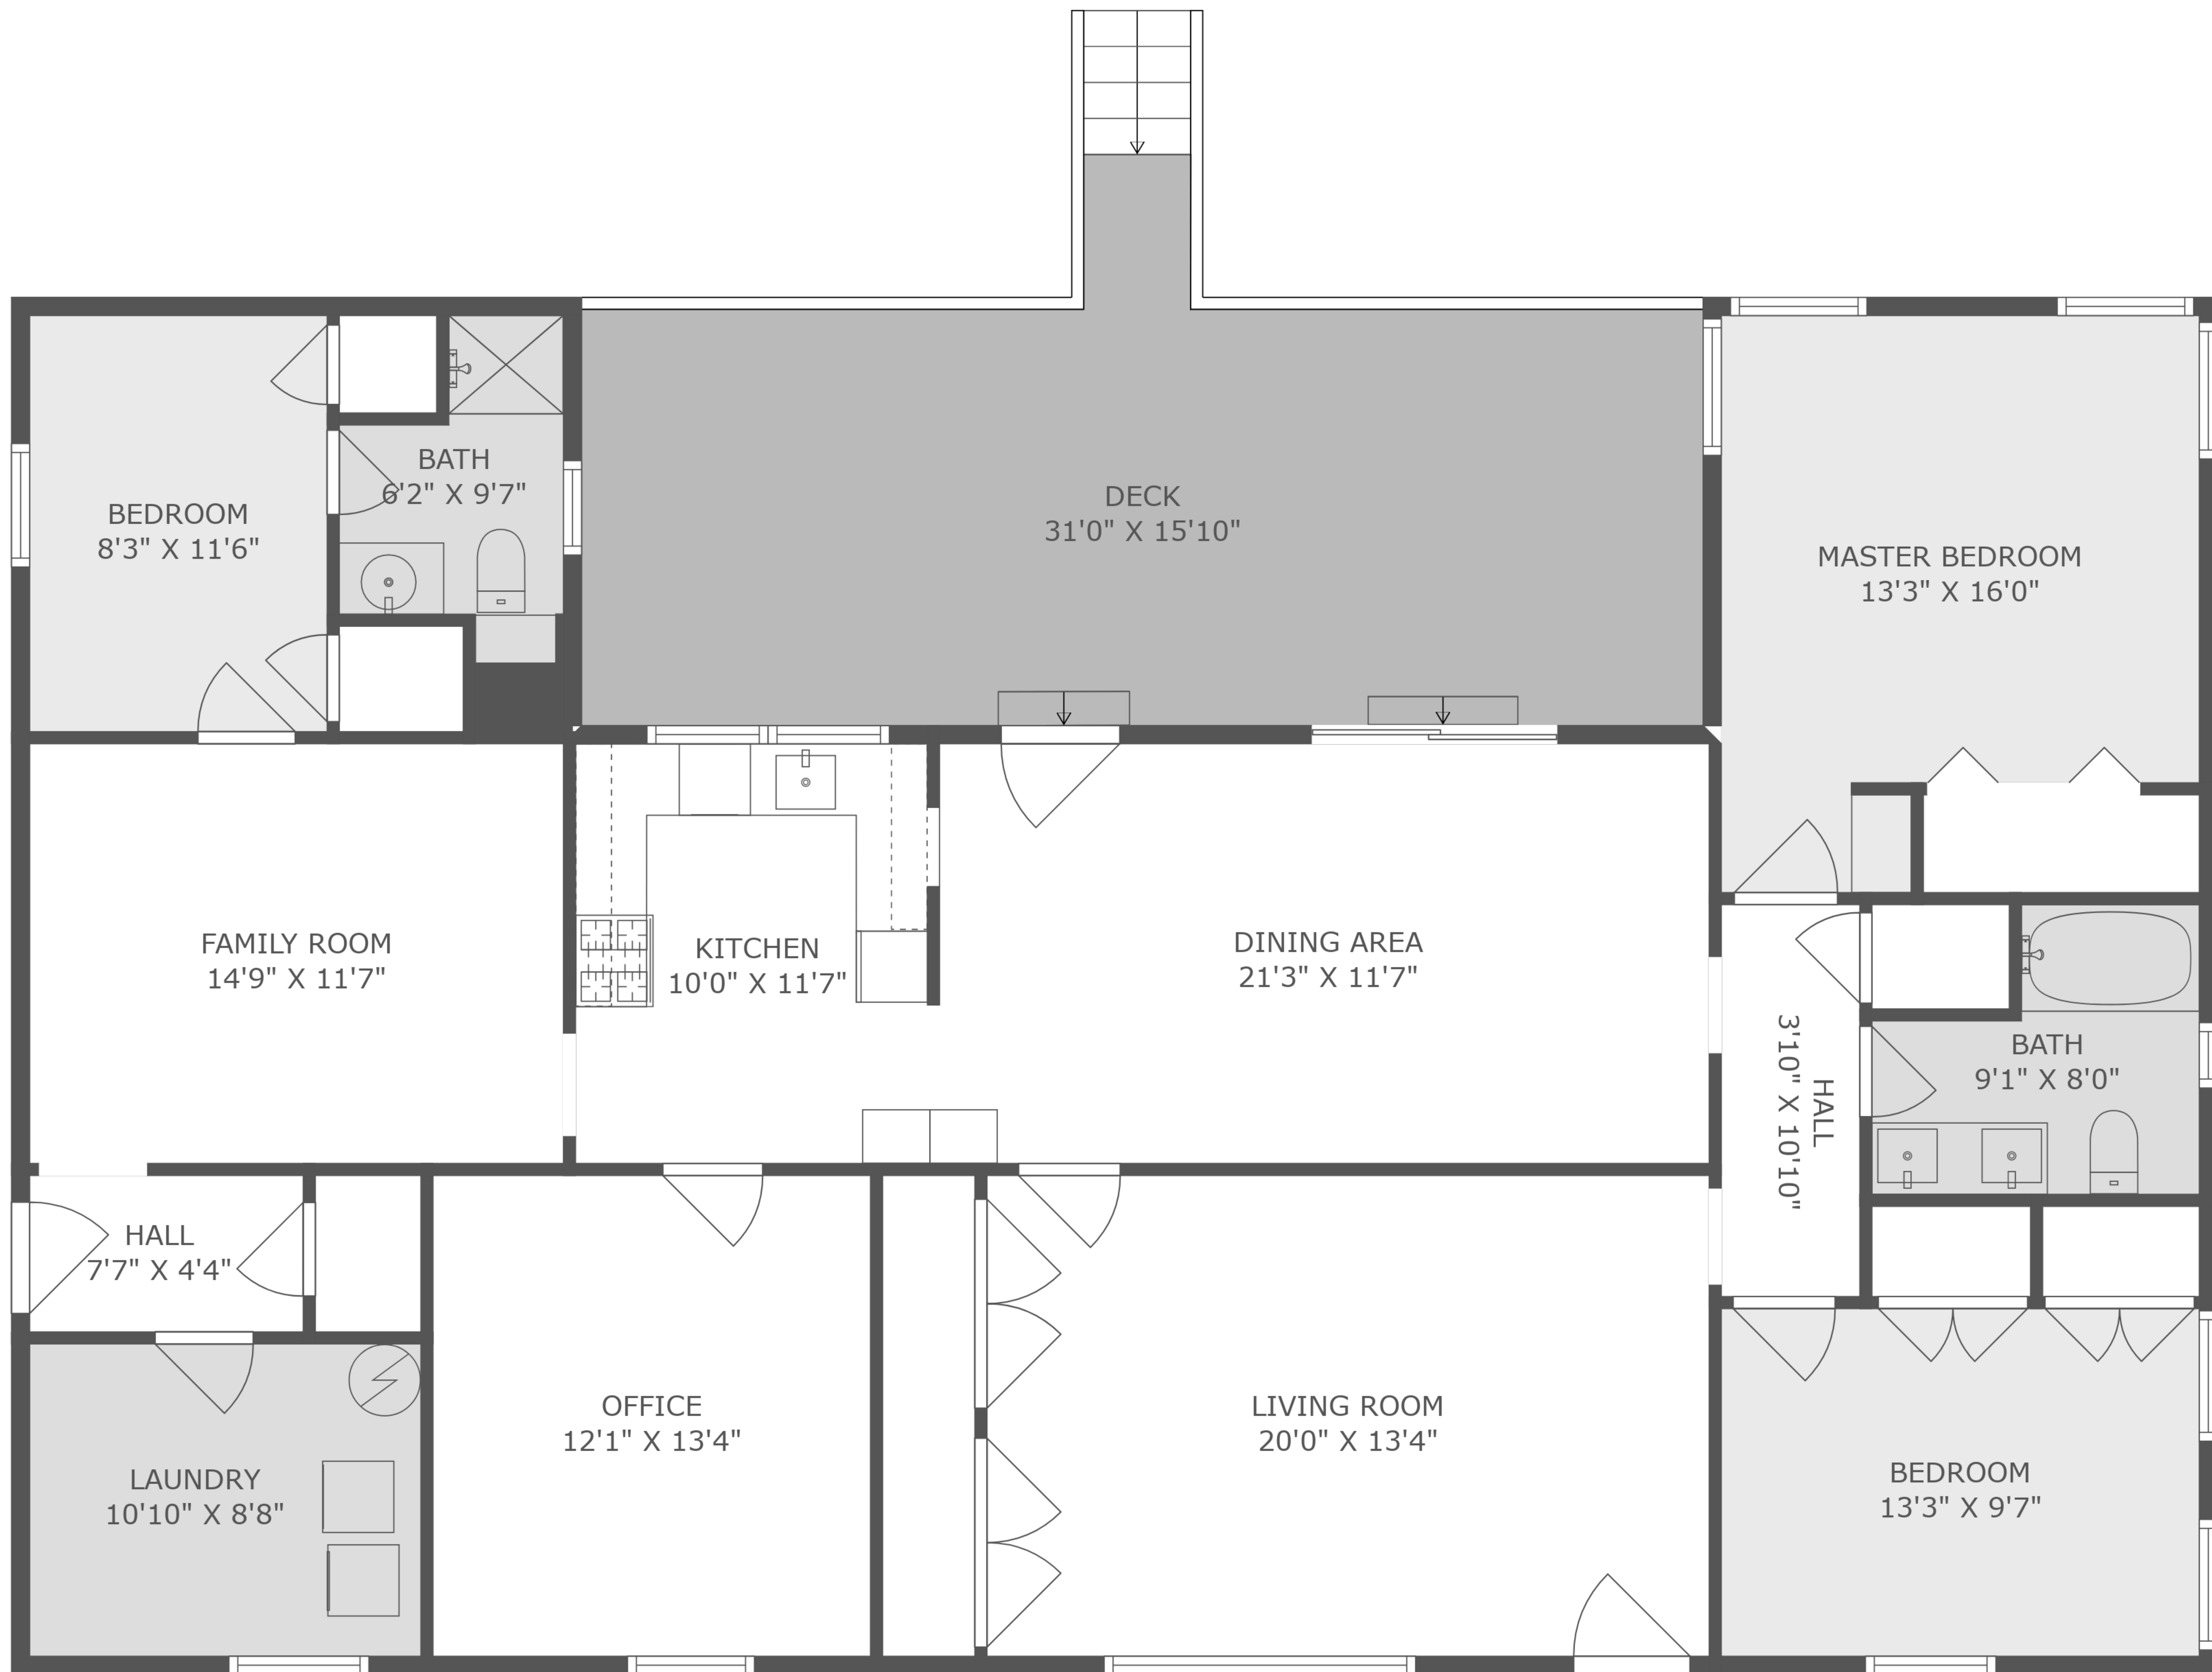

TOTAL: 1848 sq. ft
 FLOOR 1: 1848 sq. ft
 EXCLUDED AREAS: DECK: 370 sq. ft

Floor Plan Created By Cubicasa App. Measurements Deemed Highly Reliable But Not Guaranteed.

TOTAL: 1848 sq. ft
 FLOOR 1: 1848 sq. ft
 EXCLUDED AREAS: DECK: 370 sq. ft

Floor Plan Created By Cubicasa App. Measurements Deemed Highly Reliable But Not Guaranteed.