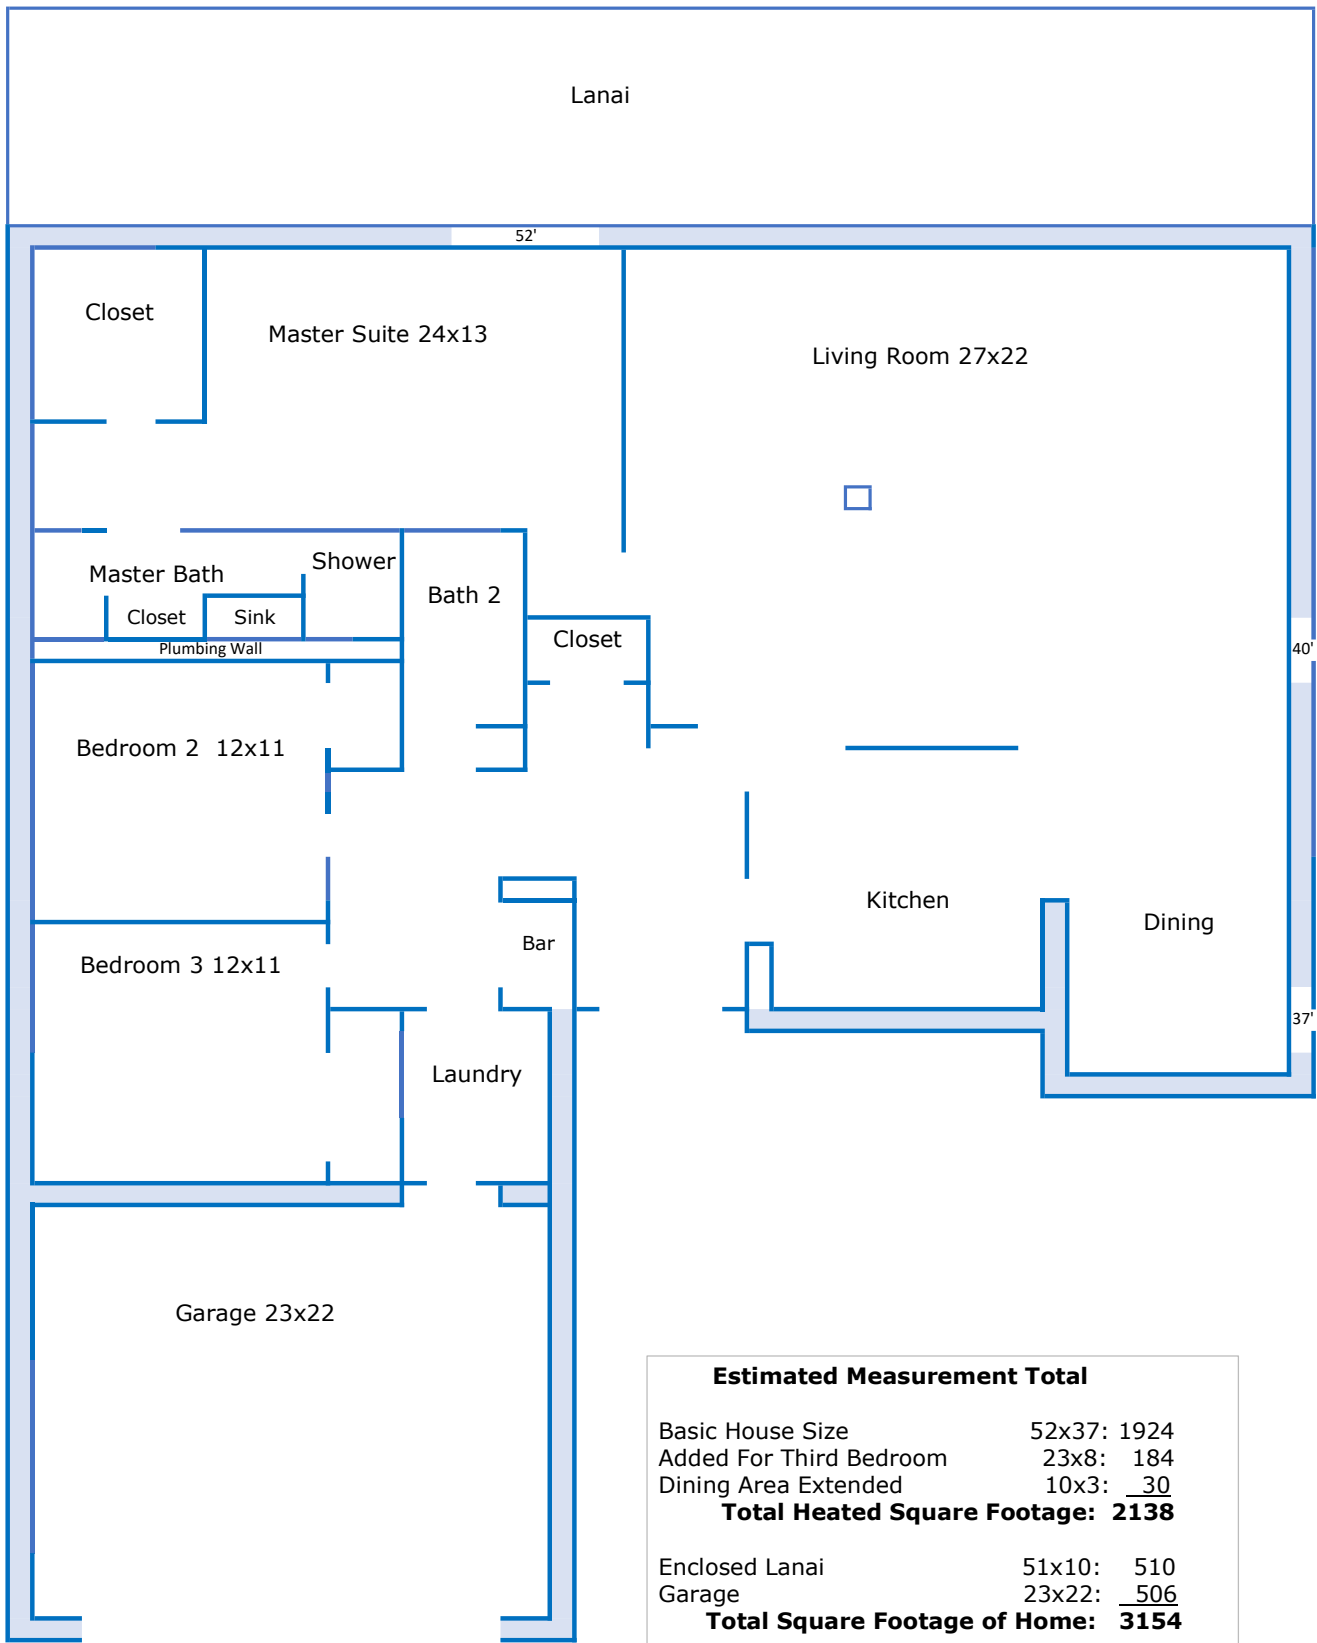

Estimated Square Feet of 281 Laurel Hollow Drive - Nokomis, Florida

Estimated Measurement Total		
Basic House Size	52x37:	1924
Added For Third Bedroom	23x8:	184
Dining Area Extended	10x3:	<u>30</u>
<b>Total Heated Square Footage:</b>		<b>2138</b>
Enclosed Lanai	51x10:	510
Garage	23x22:	<u>506</u>
<b>Total Square Footage of Home:</b>		<b>3154</b>