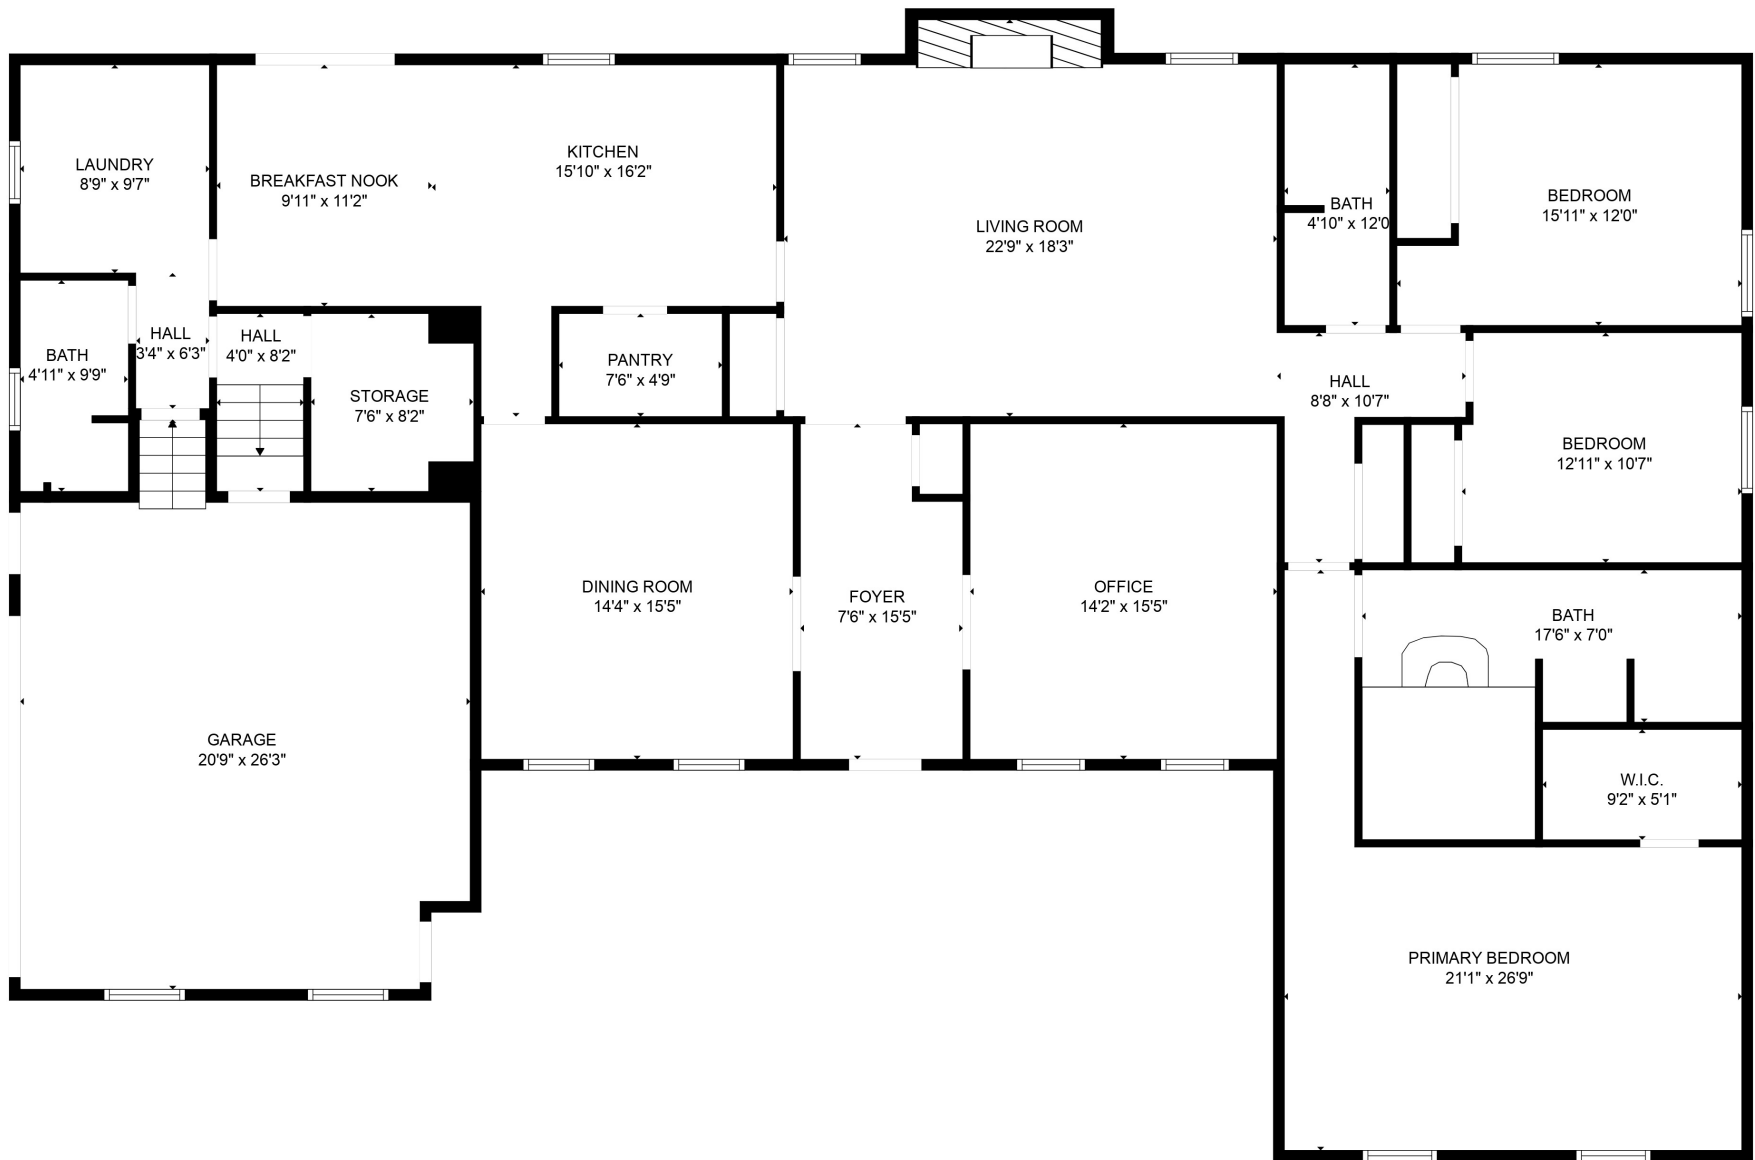

FLOOR 2

FLOOR 1

Total scanned area: 3841 sq. ft

SIZES AND DIMENSIONS ARE APPROXIMATE. ACTUAL MAY VARY.

Total scanned area: 3841 sq. ft

SIZES AND DIMENSIONS ARE APPROXIMATE. ACTUAL MAY VARY.

Total scanned area: 3841 sq. ft

SIZES AND DIMENSIONS ARE APPROXIMATE. ACTUAL MAY VARY.