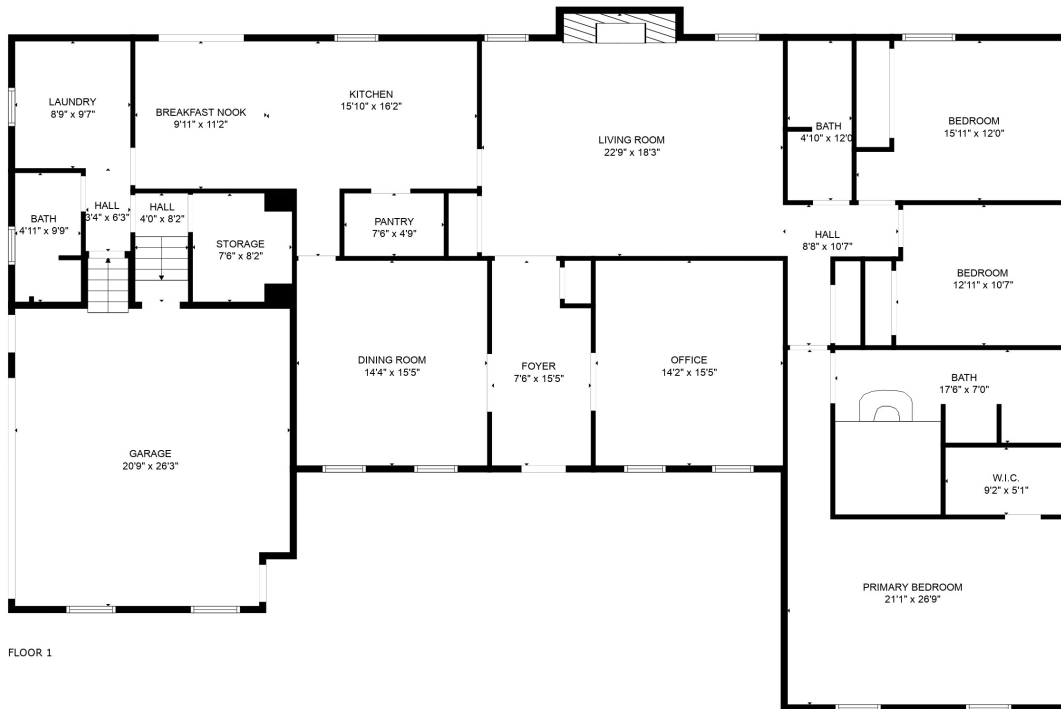

FLOOR 2

FLOOR 1

Total scanned area: 3841 sq. ft

SIZES AND DIMENSIONS ARE APPROXIMATE. ACTUAL MAY VARY.

Total scanned area: 3841 sq. ft

SIZES AND DIMENSIONS ARE APPROXIMATE. ACTUAL MAY VARY.

Total scanned area: 3841 sq. ft

SIZES AND DIMENSIONS ARE APPROXIMATE. ACTUAL MAY VARY.