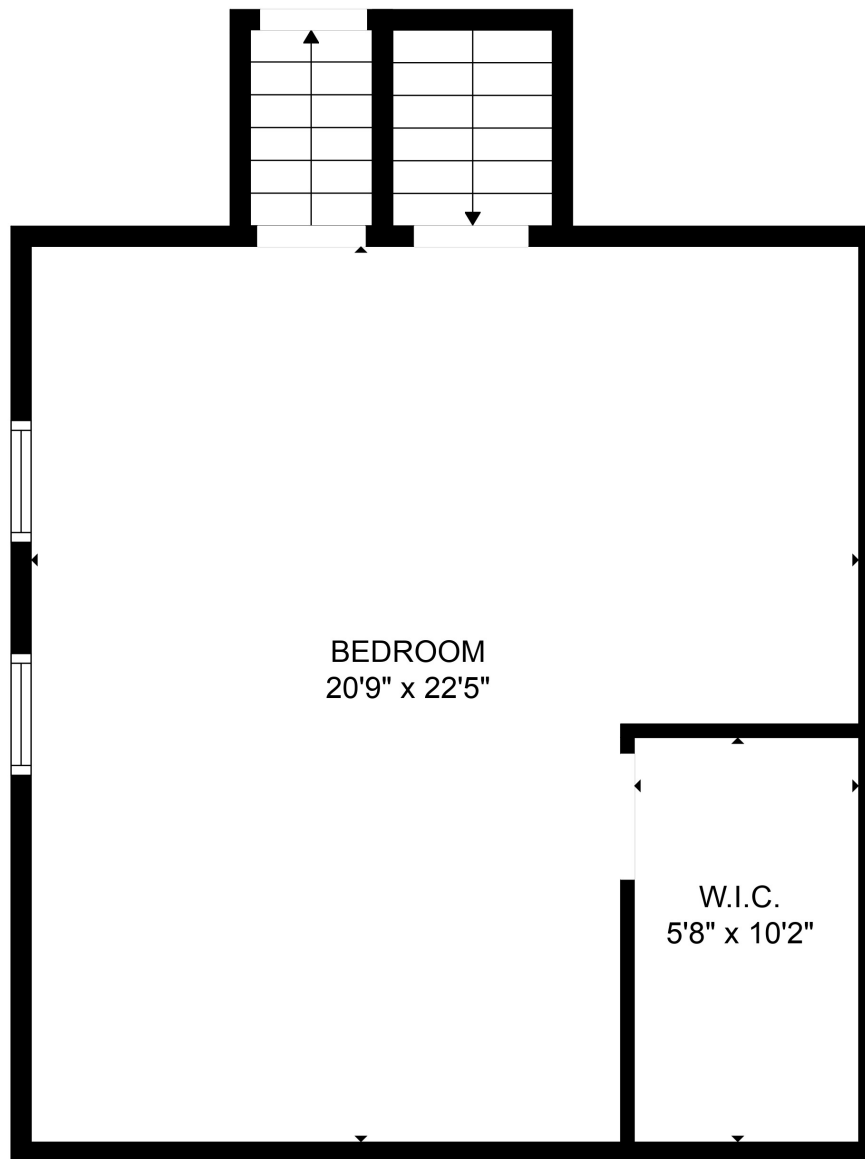

FLOOR 2

FLOOR 1

Total scanned area: 3841 sq. ft

SIZES AND DIMENSIONS ARE APPROXIMATE. ACTUAL MAY VARY.

Total scanned area: 3841 sq. ft

SIZES AND DIMENSIONS ARE APPROXIMATE. ACTUAL MAY VARY.

Total scanned area: 3841 sq. ft

SIZES AND DIMENSIONS ARE APPROXIMATE. ACTUAL MAY VARY.