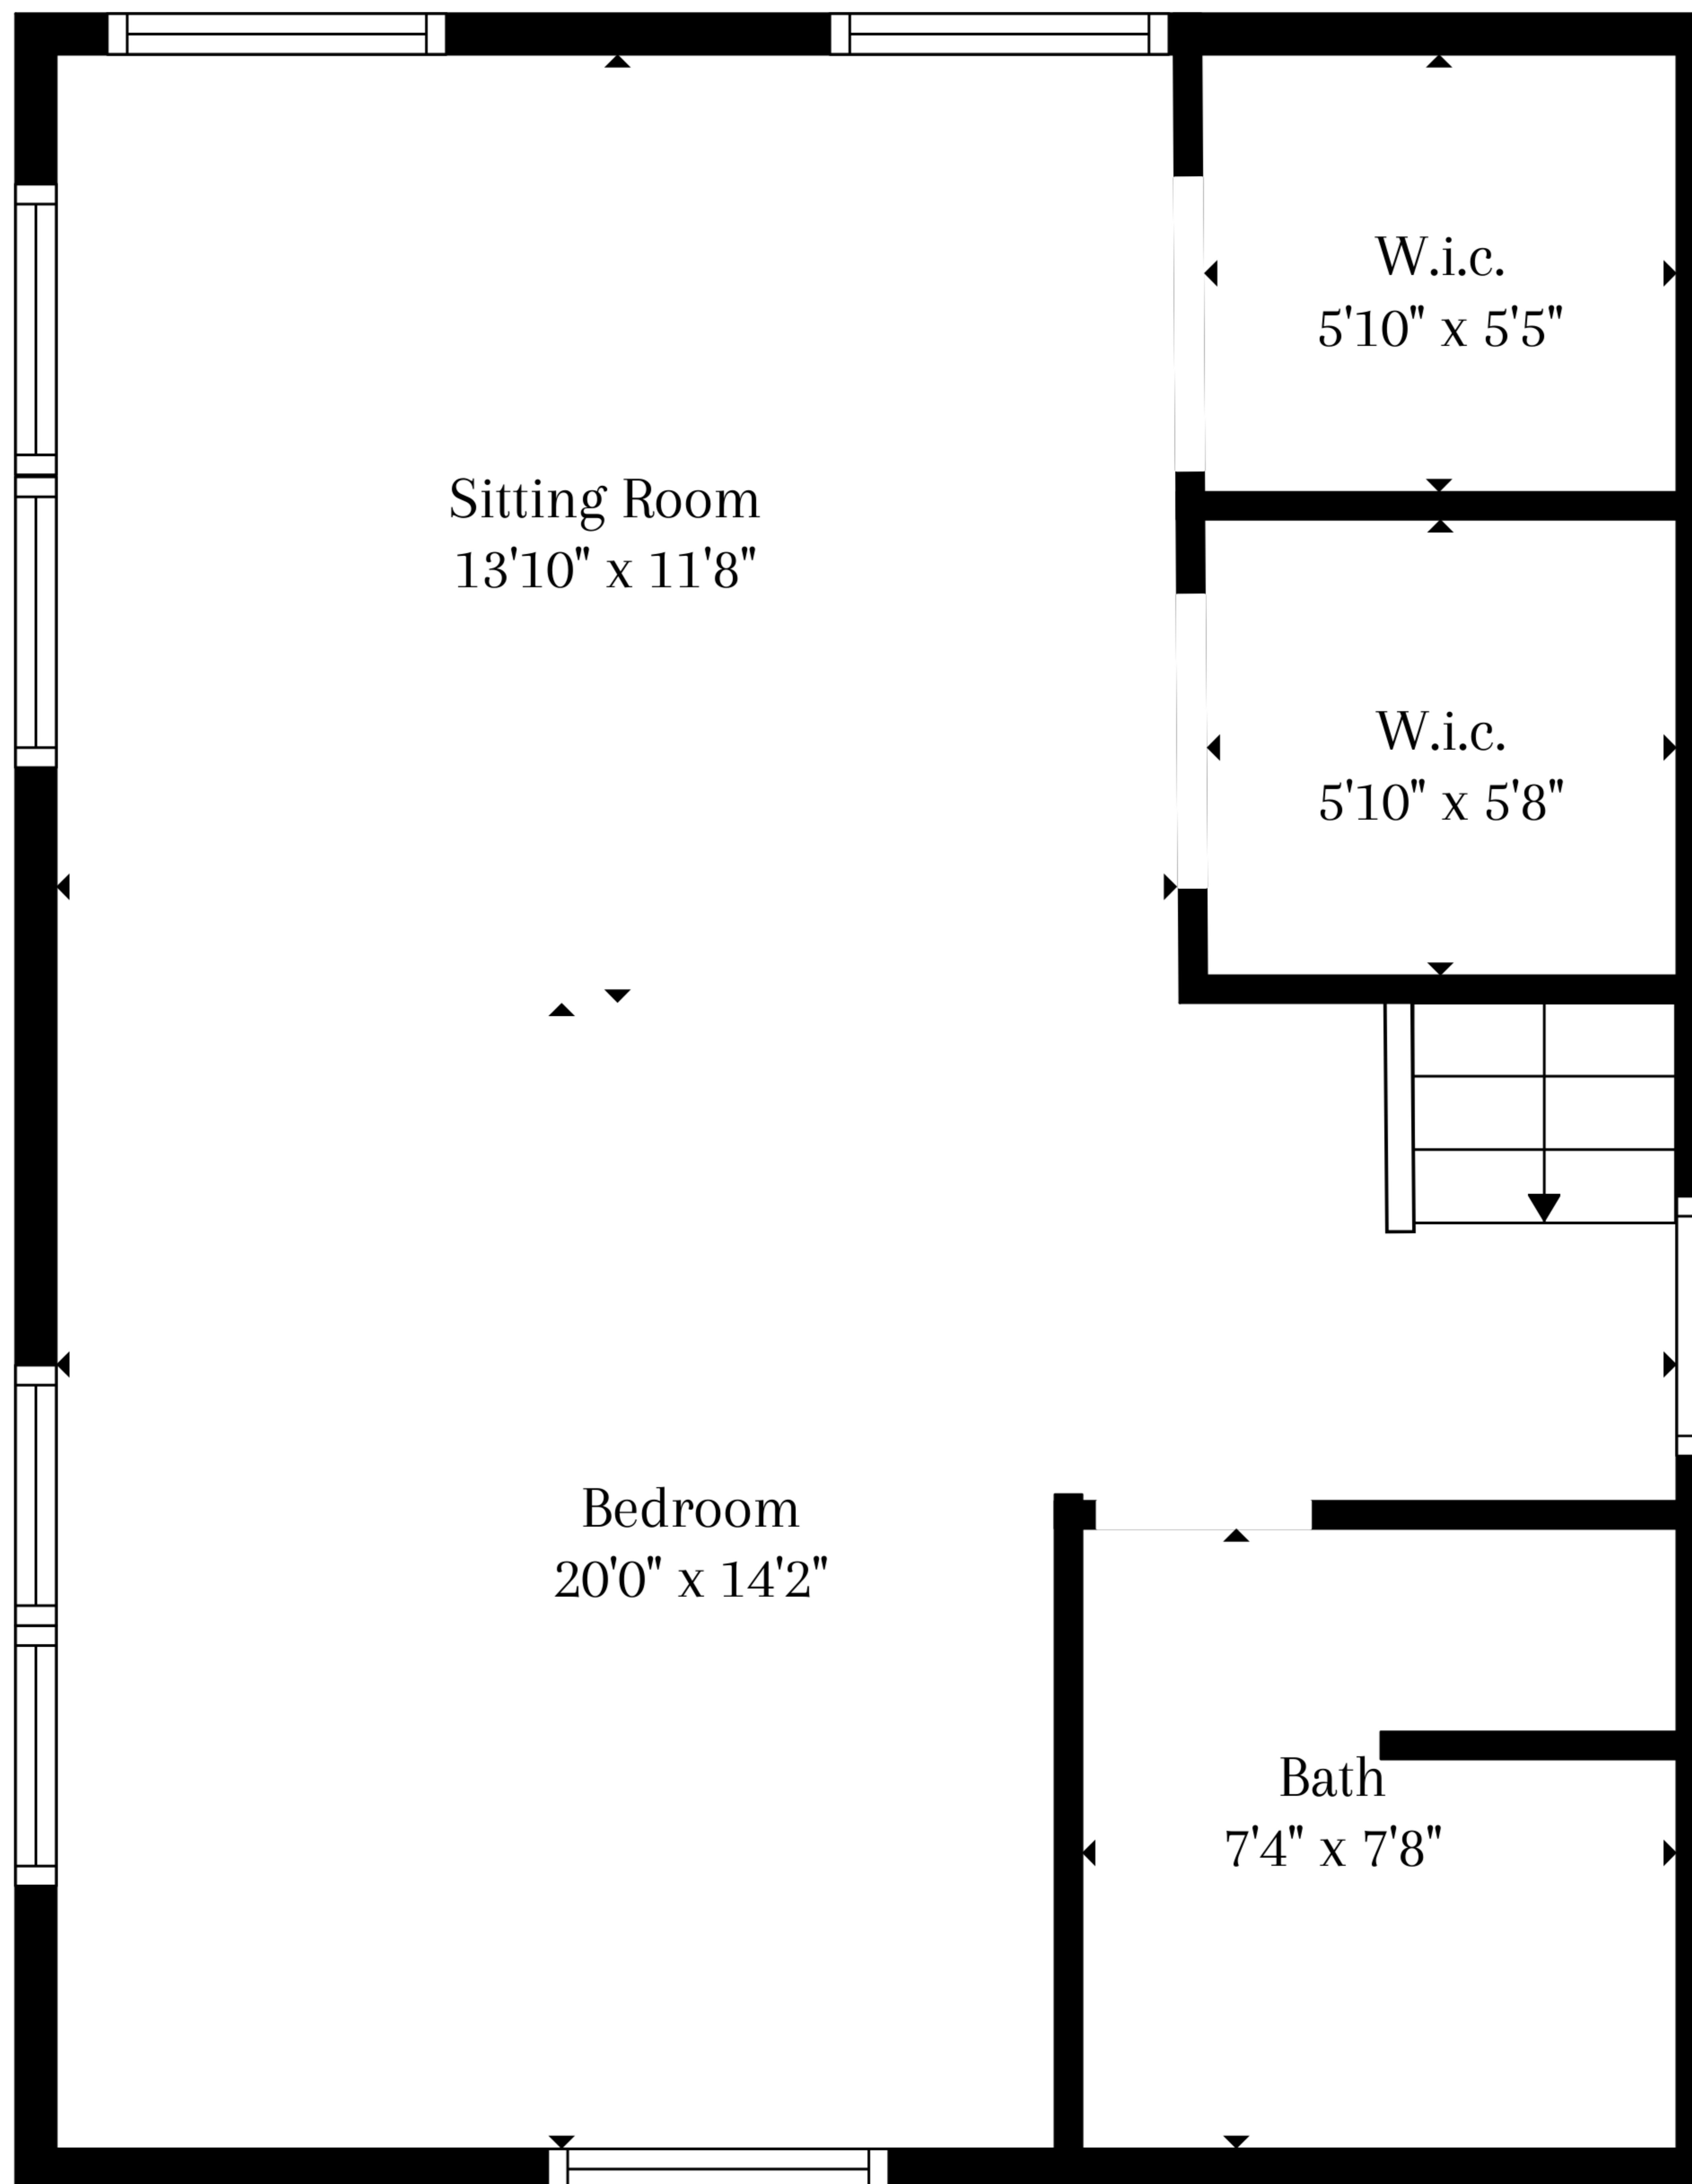

TOTAL: 2008 sq. ft
FLOOR 1: 1491 sq. ft, FLOOR 2: 517 sq. ft
EXCLUDED AREAS: GARAGE: 363 sq. ft

TOTAL: 2008 sq. ft
FLOOR 1: 1491 sq. ft, FLOOR 2: 517 sq. ft
EXCLUDED AREAS: GARAGE: 363 sq. ft

Floor 1

Floor 2

TOTAL: 2008 sq. ft
 FLOOR 1: 1491 sq. ft, FLOOR 2: 517 sq. ft
 EXCLUDED AREAS: GARAGE: 363 sq. ft