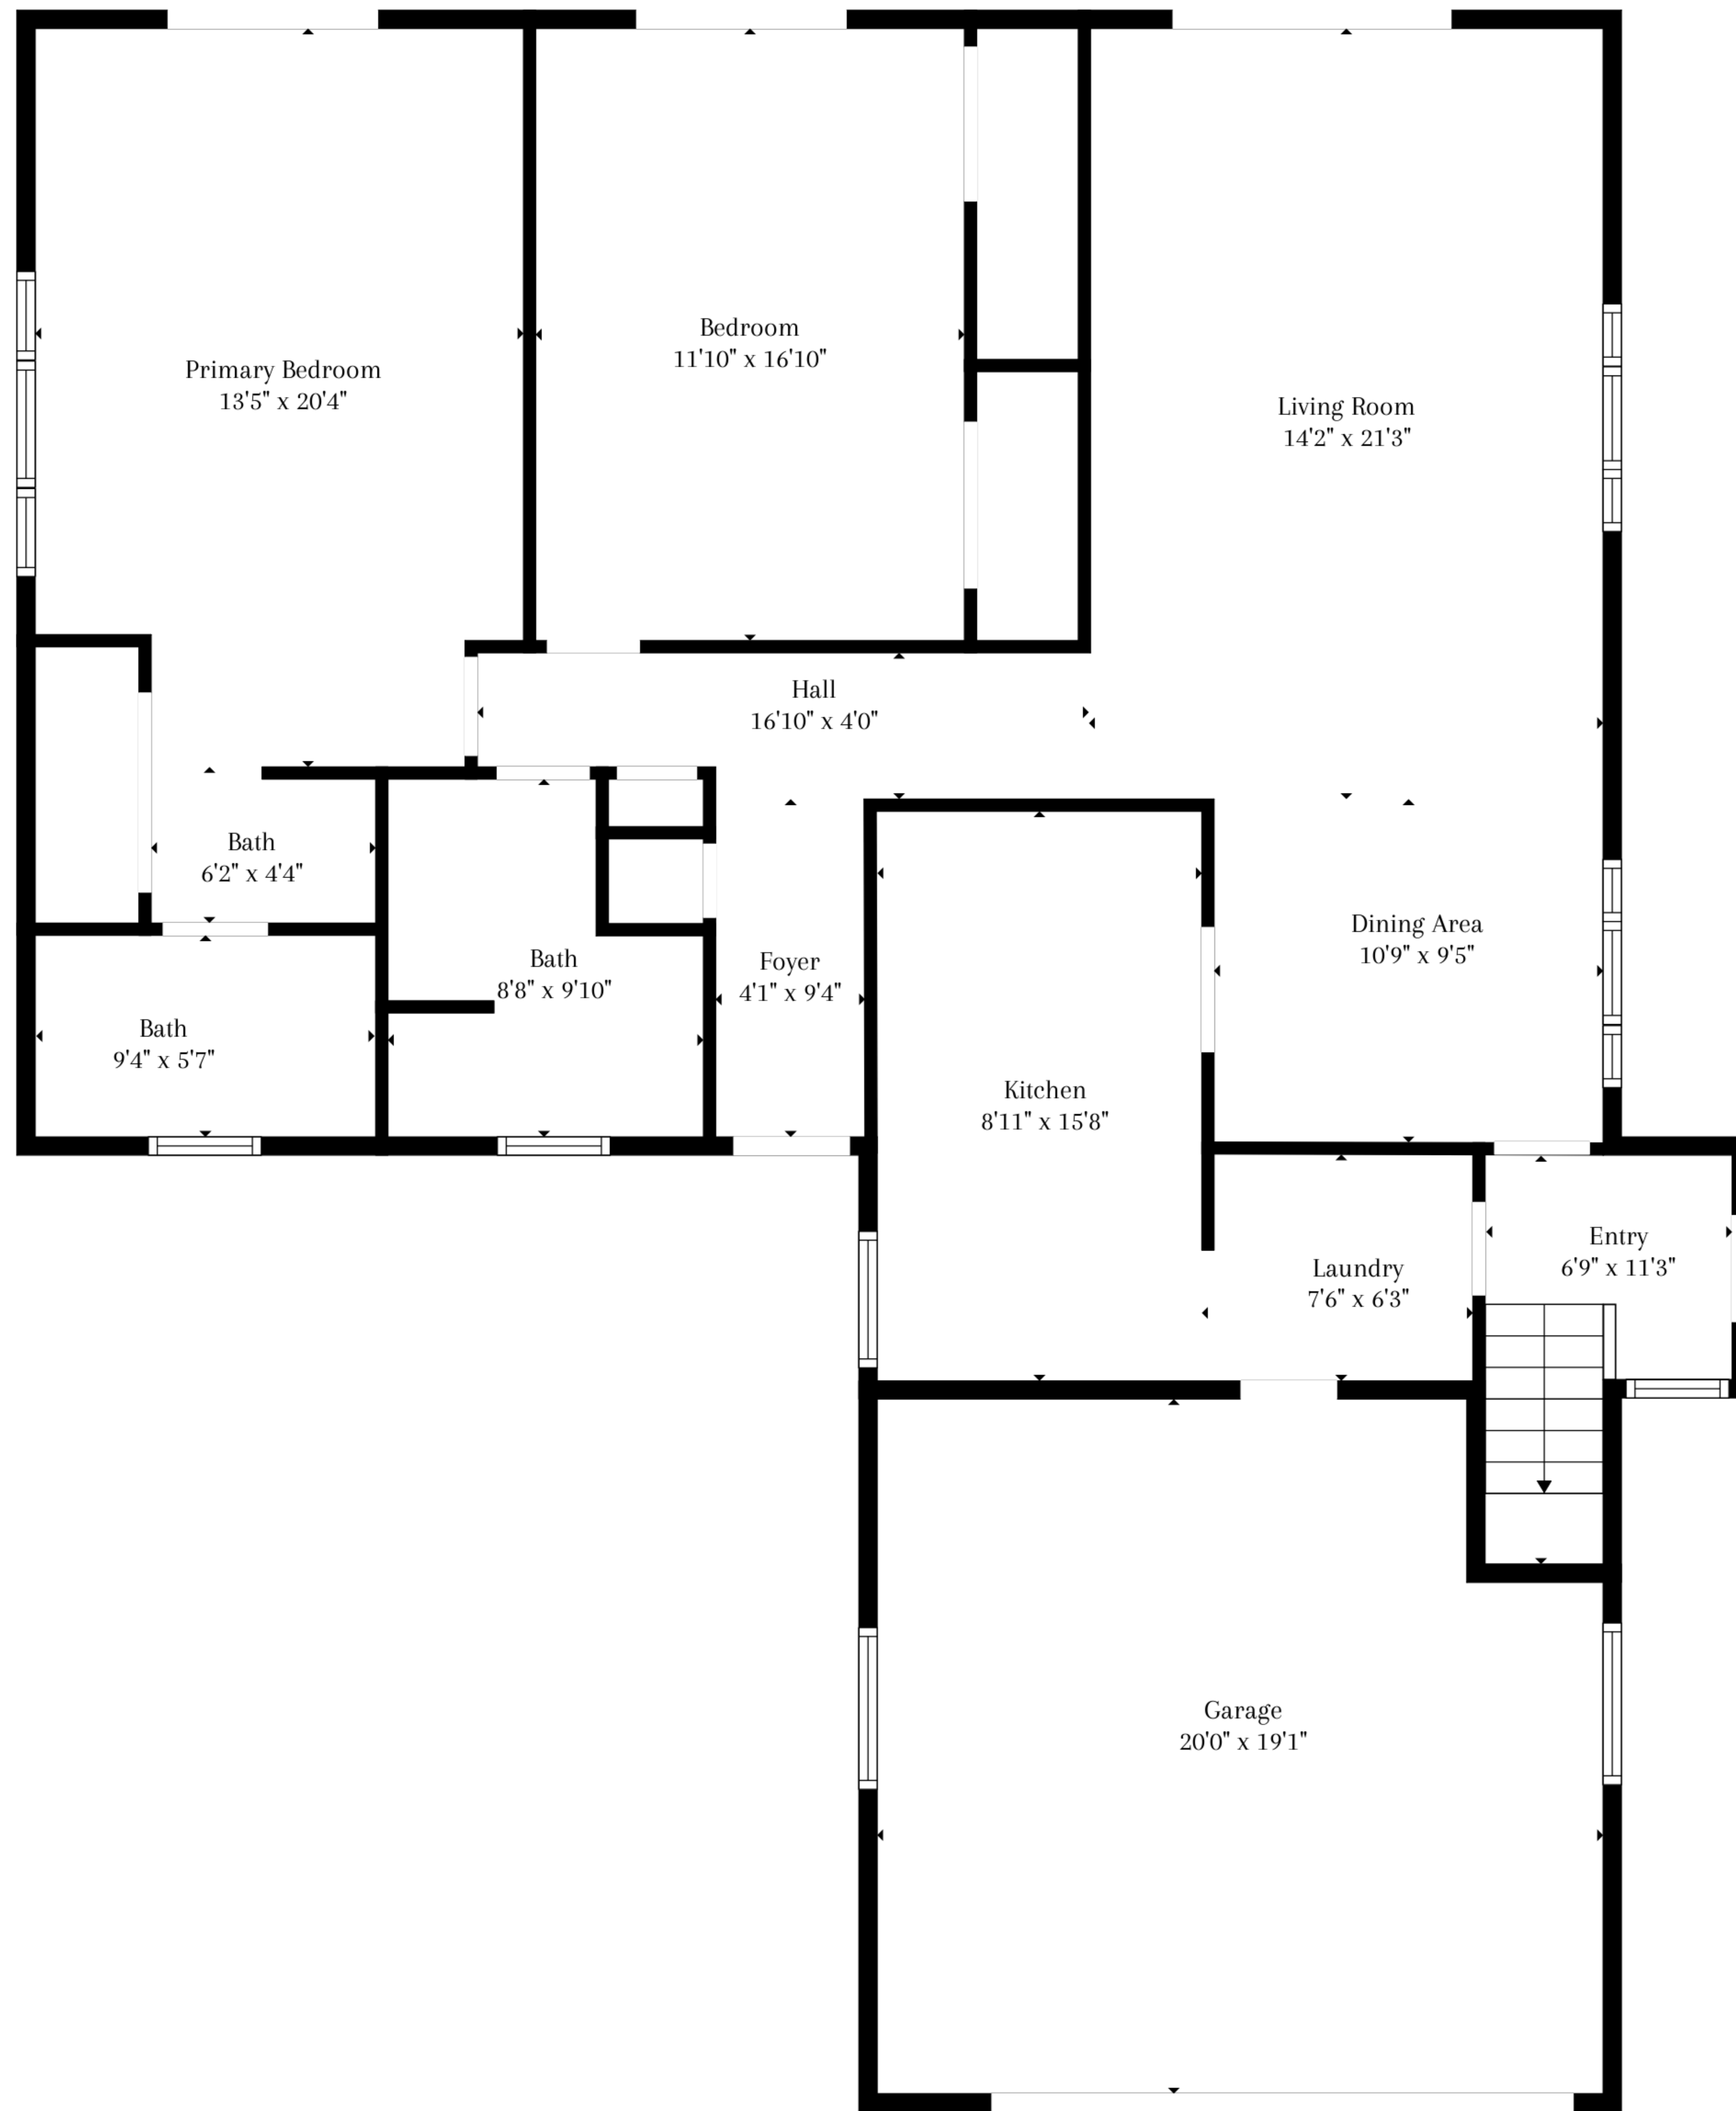

TOTAL: 2008 sq. ft
FLOOR 1: 1491 sq. ft, FLOOR 2: 517 sq. ft
EXCLUDED AREAS: GARAGE: 363 sq. ft

TOTAL: 2008 sq. ft
FLOOR 1: 1491 sq. ft, FLOOR 2: 517 sq. ft
EXCLUDED AREAS: GARAGE: 363 sq. ft

Floor 1

Floor 2

TOTAL: 2008 sq. ft
 FLOOR 1: 1491 sq. ft, FLOOR 2: 517 sq. ft
 EXCLUDED AREAS: GARAGE: 363 sq. ft