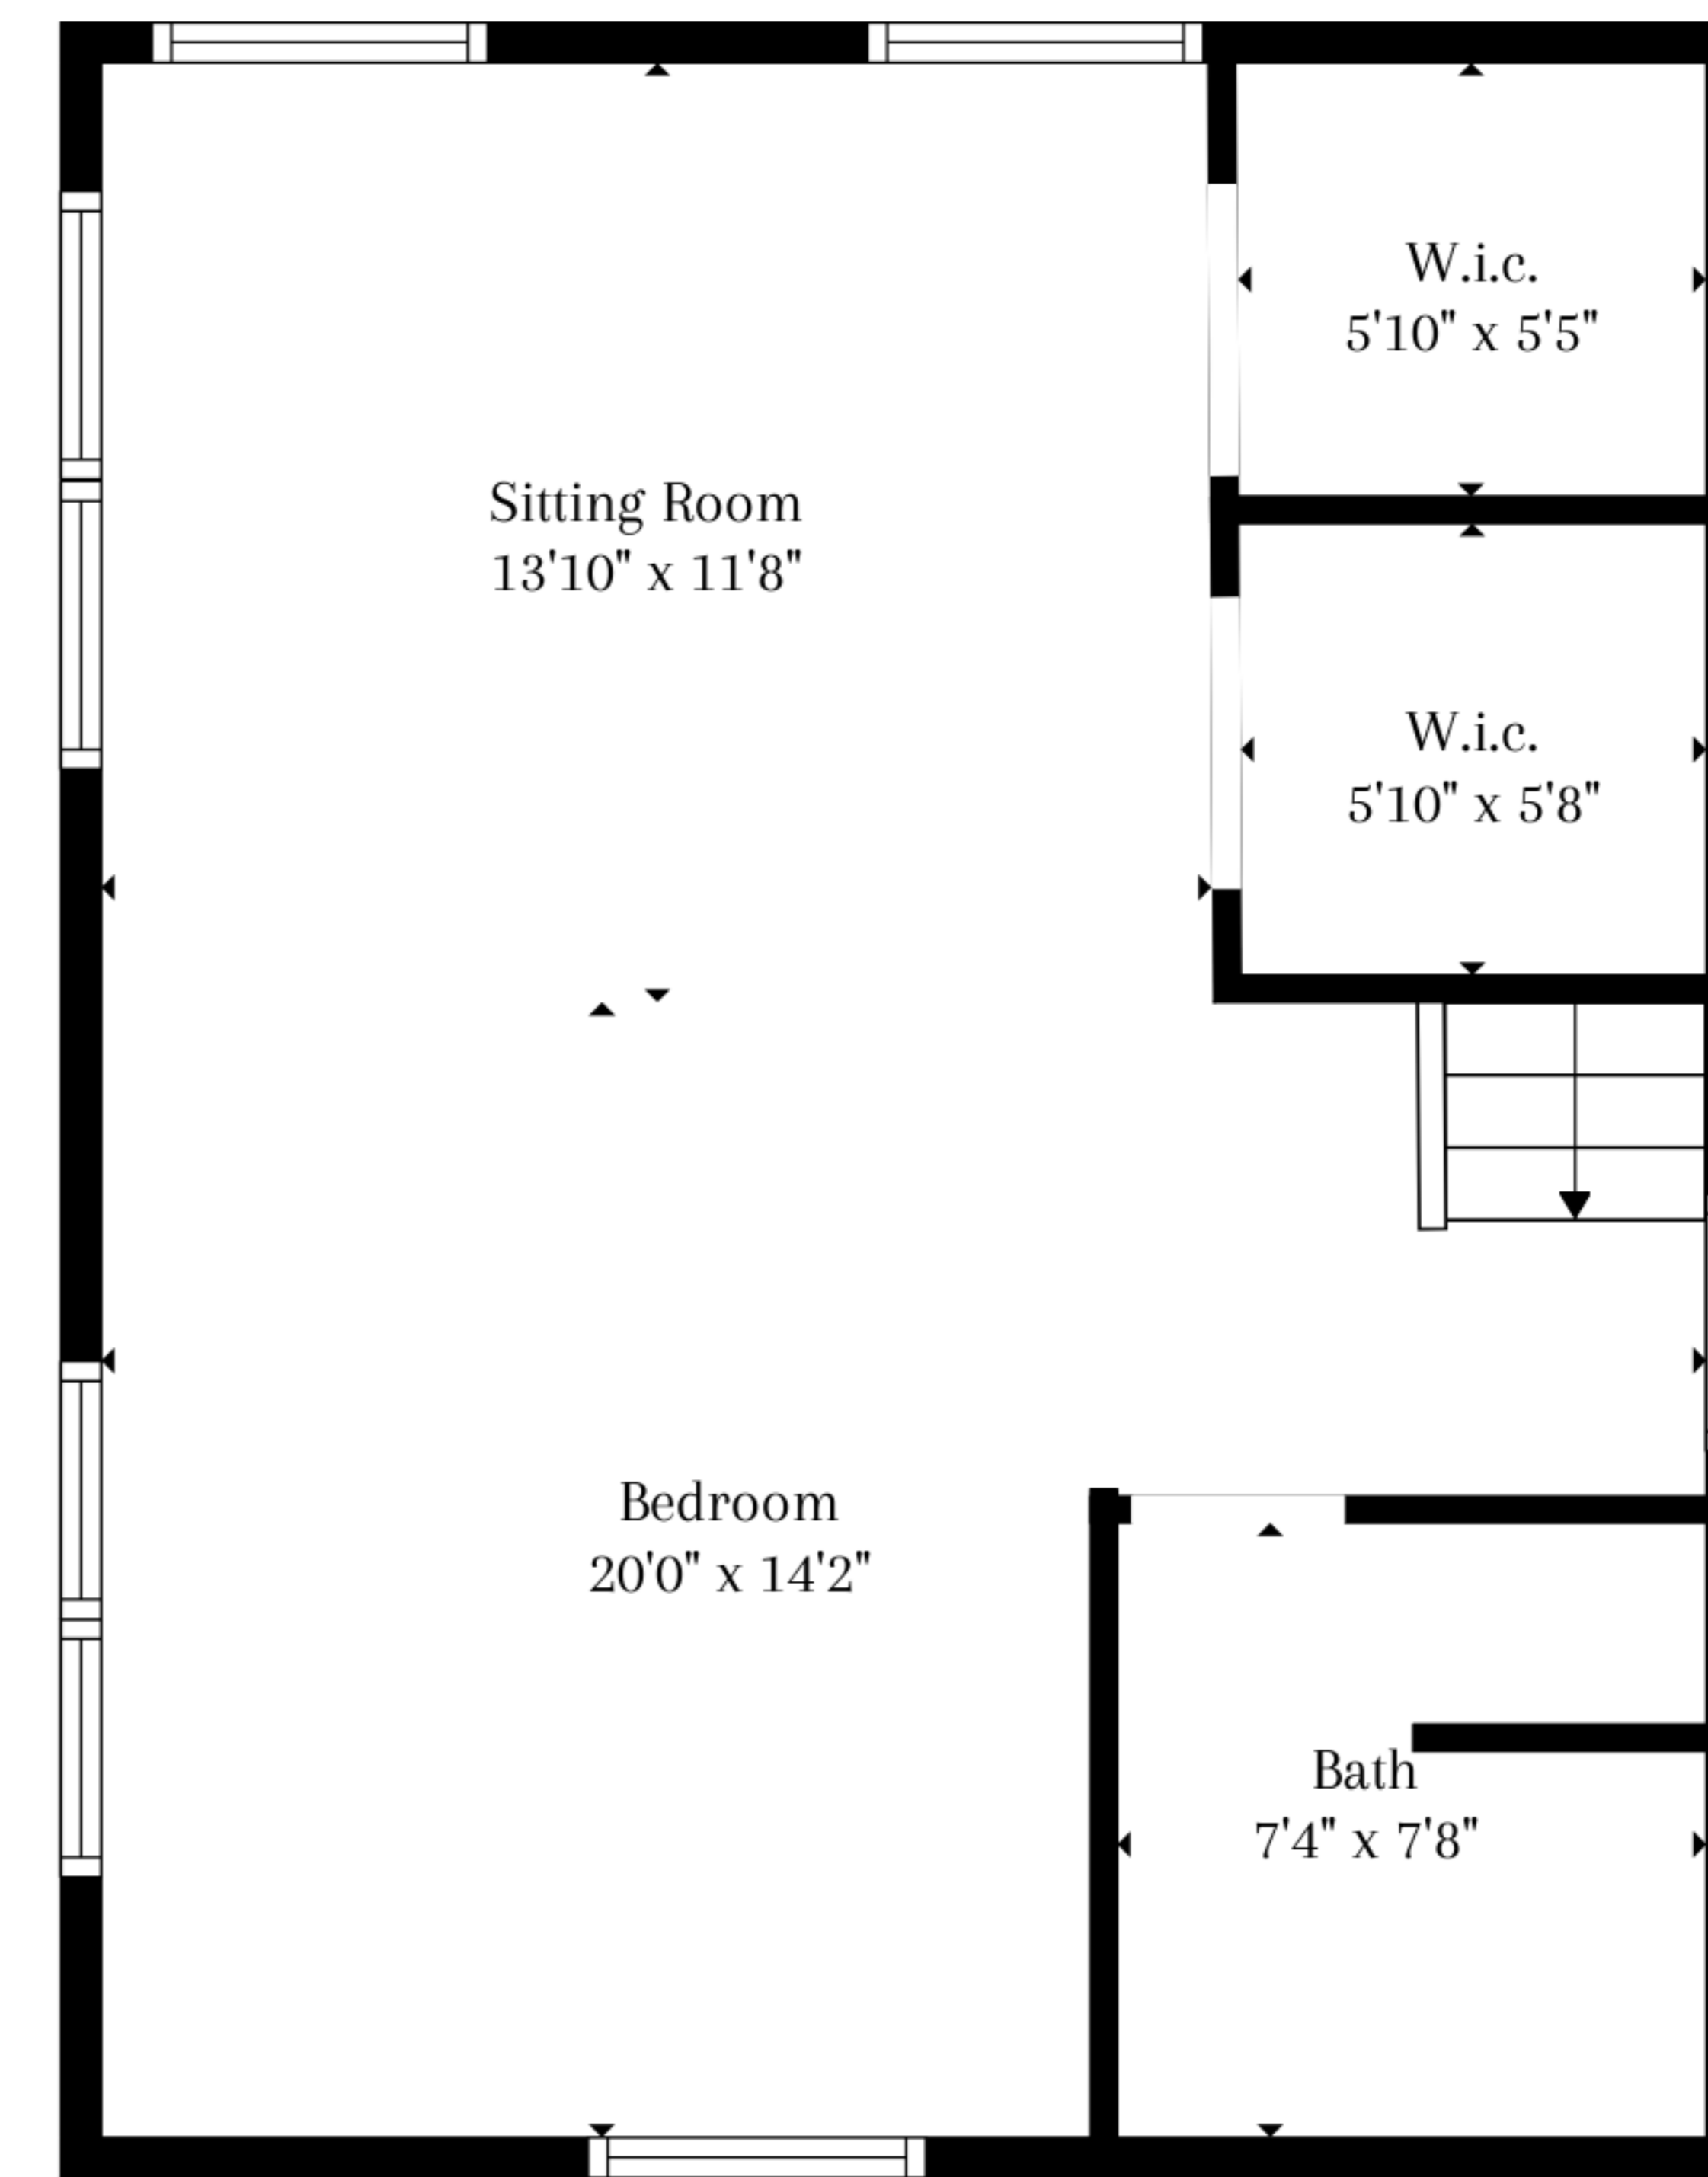

TOTAL: 2008 sq. ft
FLOOR 1: 1491 sq. ft, FLOOR 2: 517 sq. ft
EXCLUDED AREAS: GARAGE: 363 sq. ft

TOTAL: 2008 sq. ft
FLOOR 1: 1491 sq. ft, FLOOR 2: 517 sq. ft
EXCLUDED AREAS: GARAGE: 363 sq. ft

Floor 1

Floor 2

TOTAL: 2008 sq. ft
 FLOOR 1: 1491 sq. ft, FLOOR 2: 517 sq. ft
 EXCLUDED AREAS: GARAGE: 363 sq. ft