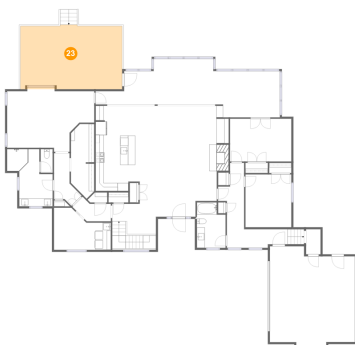

23 Floor 2 - Deck

Dimensions: 25'3" x 16'0"
Area: 397 sq. ft
Counted as living area: No

Heated: No
Finished: Yes
Enclosed: No
Contiguous: Yes
Permitted: Yes
Wet space: No
Addition: No
Conversion: No