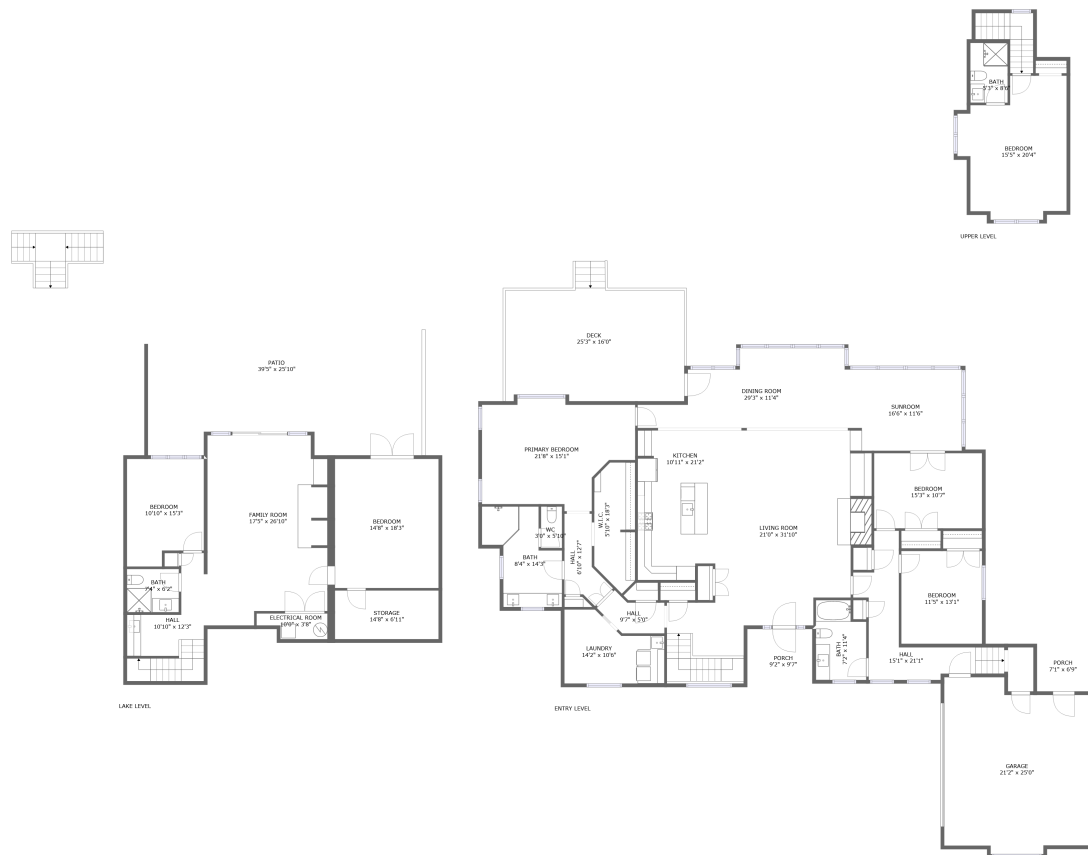

40 Sandpiper Circle, Penhook, Franklin County, Virginia, United States, 24137

Property summary

1 Garages

6 Bedrooms

4 Bathrooms

0 Half baths

3 Floors

4,483 Gross living area sqft

6,563 Total sqft