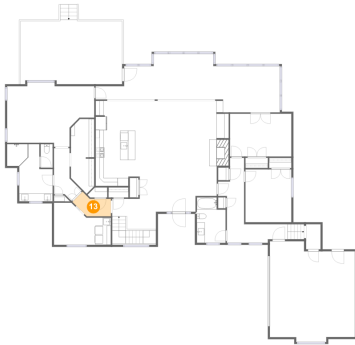

13 Floor 2 - Hall

Dimensions: 9'7" x 5'0"
Area: 38 sq. ft
Counted as living area: Yes

Heated: Yes
Finished: Yes
Enclosed: Yes
Contiguous: Yes
Permitted: Yes
Wet space: No
Addition: No
Conversion: No