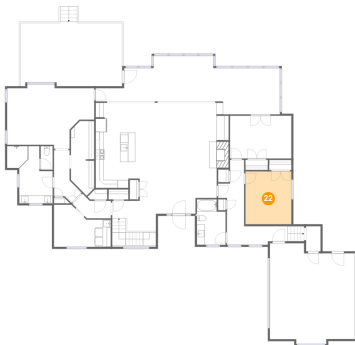

22 Floor 2 - Bedroom

Dimensions: 11'5" x 13'1"
Area: 150 sq. ft
Counted as living area: Yes

Heated: Yes
Finished: Yes
Enclosed: Yes
Contiguous: Yes
Permitted: Yes
Wet space: No
Addition: No
Conversion: No