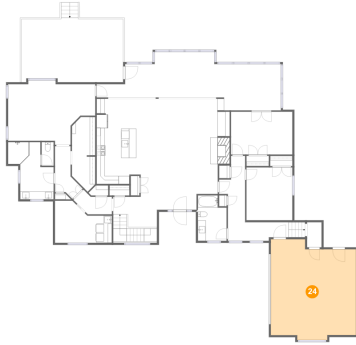

40 Sandpiper Circle, Penhook, Franklin County, Virginia, United States, 24137

24 Floor 2 - Garage

Dimensions: 21'2" x 25'0"
Area: 480 sq. ft
Counted as living area: No

Heated: No
Finished: No
Enclosed: Yes
Contiguous: Yes
Permitted: Yes
Wet space: No
Addition: No
Conversion: No