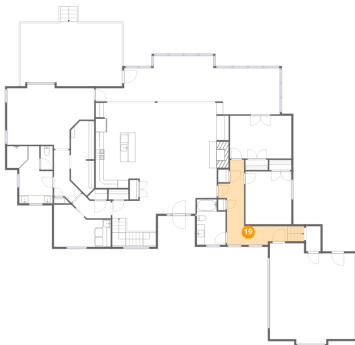

19 Floor 2 - Hall

Dimensions: 15'1" x 21'1"
Area: 154 sq. ft
Counted as living area: Yes

Heated: Yes
Finished: Yes
Enclosed: Yes
Contiguous: Yes
Permitted: Yes
Wet space: No
Addition: No
Conversion: No