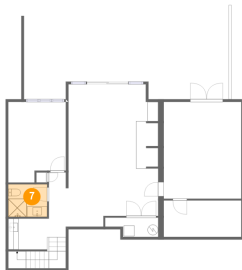

7 Floor 1 - Bath

Dimensions: 7'4" x 6'2"
Area: 45 sq. ft
Counted as living area: Yes

Heated: Yes
Finished: Yes
Enclosed: Yes
Contiguous: Yes
Permitted: Yes
Wet space: Yes
Addition: No
Conversion: No