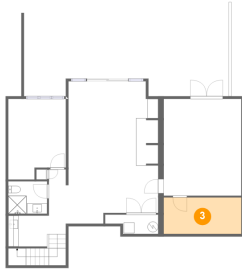

40 Sandpiper Circle, Penhook, Franklin County, Virginia, United States, 24137

3 Floor 1 - Storage

Dimensions: 14'8" x 6'11"
Area: 101 sq. ft
Counted as living area: No

Heated: No
Finished: No
Enclosed: No
Contiguous: Yes
Permitted: Yes
Wet space: No
Addition: No
Conversion: No