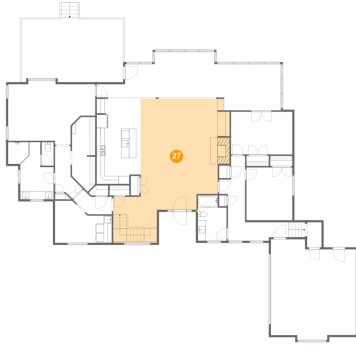

40 Sandpiper Circle, Penhook, Franklin County, Virginia, United States, 24137

27 Floor 2 - Living Room

Dimensions: 21'0" x 31'10"
Area: 660 sq. ft
Counted as living area: Yes

Heated: Yes
Finished: Yes
Enclosed: Yes
Contiguous: Yes
Permitted: Yes
Wet space: No
Addition: No
Conversion: No