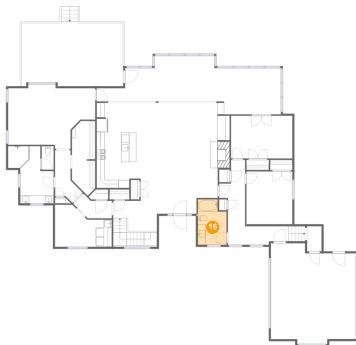

16 Floor 2 - Bath

Dimensions: 7'2" x 11'4"
Area: 74 sq. ft
Counted as living area: Yes

Heated: Yes
Finished: Yes
Enclosed: Yes
Contiguous: Yes
Permitted: Yes
Wet space: Yes
Addition: No
Conversion: No