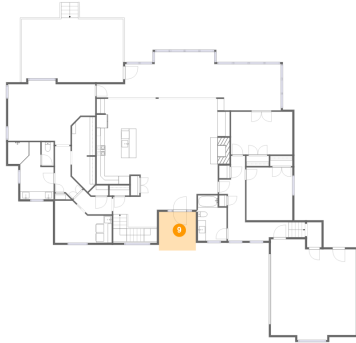

40 Sandpiper Circle, Penhook, Franklin County, Virginia, United States, 24137

9 Floor 2 - Porch

Dimensions: 9'2" x 9'7"
Area: 88 sq. ft
Counted as living area: No

Heated: No
Finished: Yes
Enclosed: No
Contiguous: Yes
Permitted: Yes
Wet space: No
Addition: No
Conversion: No