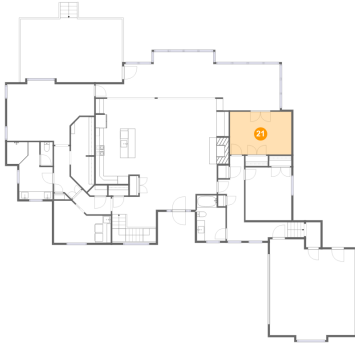

40 Sandpiper Circle, Penhook, Franklin County, Virginia, United States, 24137

21 Floor 2 - Bedroom

Dimensions: 15'3" x 10'7"
Area: 162 sq. ft
Counted as living area: Yes

Heated: Yes
Finished: Yes
Enclosed: Yes
Contiguous: Yes
Permitted: Yes
Wet space: No
Addition: No
Conversion: No