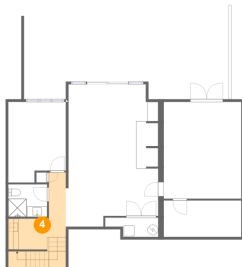

4 Floor 1 - Hall

Dimensions: 10'10" x 12'3"
Area: 127 sq. ft
Counted as living area: Yes

Heated: Yes
Finished: Yes
Enclosed: Yes
Contiguous: Yes
Permitted: Yes
Wet space: No
Addition: No
Conversion: No