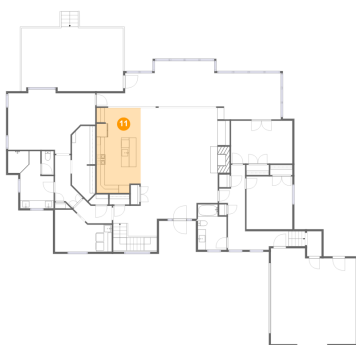

11 Floor 2 - Kitchen

Dimensions: 10'11" x 21'2"
Area: 224 sq. ft
Counted as living area: Yes

Heated: Yes
Finished: Yes
Enclosed: Yes
Contiguous: Yes
Permitted: Yes
Wet space: No
Addition: No
Conversion: No