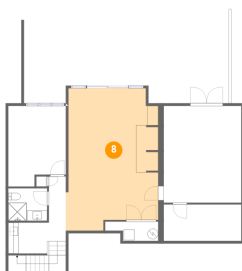

8 Floor 1 - Family Room

Dimensions: 17'5" x 26'10"
Area: 428 sq. ft
Counted as living area: Yes

Heated: Yes
Finished: Yes
Enclosed: Yes
Contiguous: Yes
Permitted: Yes
Wet space: No
Addition: No
Conversion: No