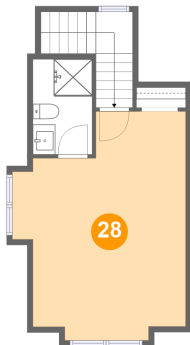

28 Floor 3 - Bedroom

Dimensions: 15'5" x 20'4"
Area: 257 sq. ft
Counted as living area: Yes

Heated: Yes
Finished: Yes
Enclosed: Yes
Contiguous: Yes
Permitted: Yes
Wet space: No
Addition: No
Conversion: No