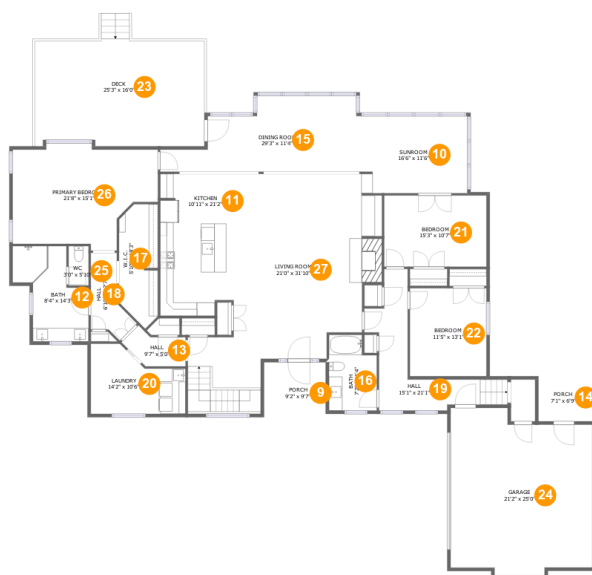

40 Sandpiper Circle, Penhook, Franklin County, Virginia, United States, 24137

Room dimensions

Floor 2

Total sqft: 3971 Living area: 2920

#		Dimensions	sqft	Counted as living area
9	Porch	9'2" x 9'7"	88 sq. ft	No
10	Sunroom	16'6" x 11'6"	182 sq. ft	Yes
11	Kitchen	10'11" x 21'2"	224 sq. ft	Yes
12	Bath	8'4" x 14'3"	114 sq. ft	Yes
13	Hall	9'7" x 5'0"	38 sq. ft	Yes
14	Porch	7'1" x 6'9"	47 sq. ft	No
15	Dining Room	29'3" x 11'4"	252 sq. ft	Yes
16	Bath	7'2" x 11'4"	74 sq. ft	Yes
17	W.I.C.	5'10" x 18'3"	95 sq. ft	Yes
18	Hall	6'10" x 12'7"	54 sq. ft	Yes
19	Hall	15'1" x 21'1"	154 sq. ft	Yes

Scan captured on Fri, 14 Mar 2025 17:31:42 GMT

Information is calculated by Cubicasa technology deemed highly reliable but not guaranteed.