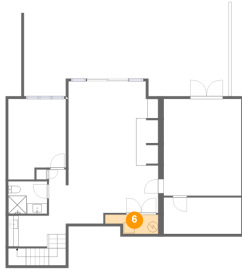

40 Sandpiper Circle, Penhook, Franklin County, Virginia, United States, 24137

6 Floor 1 - Electrical Room

Dimensions: 10'0" x 3'8"
Area: 30 sq. ft
Counted as living area: No

Heated: No
Finished: No
Enclosed: Yes
Contiguous: Yes
Permitted: Yes
Wet space: No
Addition: No
Conversion: No