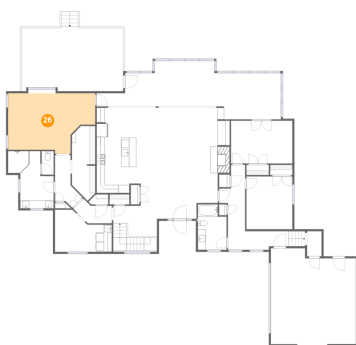

26 Floor 2 - Primary Bedroom

Dimensions: 21'8" x 15'1"
Area: 273 sq. ft
Counted as living area: Yes

Heated: Yes
Finished: Yes
Enclosed: Yes
Contiguous: Yes
Permitted: Yes
Wet space: No
Addition: No
Conversion: No