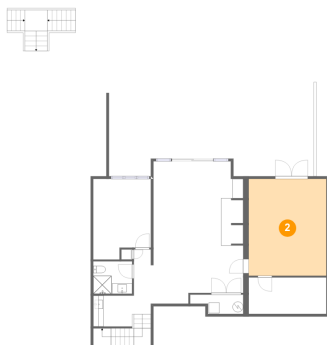

2 Floor 1 - Bedroom

Dimensions: 14'8" x 18'3"
Area: 267 sq. ft
Counted as living area: Yes

Heated: Yes
Finished: Yes
Enclosed: Yes
Contiguous: Yes
Permitted: Yes
Wet space: No
Addition: No
Conversion: No