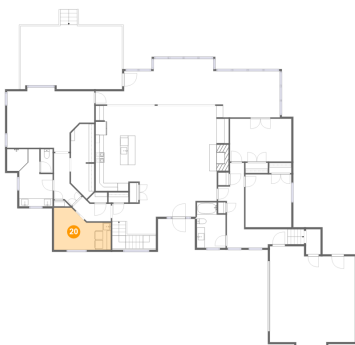

20 Floor 2 - Laundry

Dimensions: 14'2" x 10'6"
Area: 118 sq. ft
Counted as living area: Yes

Heated: Yes
Finished: Yes
Enclosed: Yes
Contiguous: Yes
Permitted: Yes
Wet space: No
Addition: No
Conversion: No