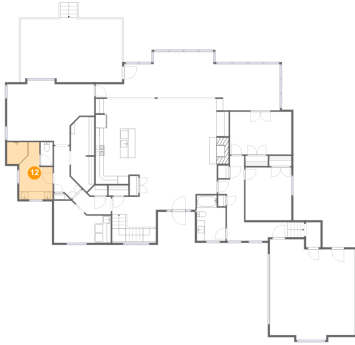

40 Sandpiper Circle, Penhook, Franklin County, Virginia, United States, 24137

12 Floor 2 - Bath

Dimensions: 8'4" x 14'3"
Area: 114 sq. ft
Counted as living area: Yes

Heated: Yes
Finished: Yes
Enclosed: Yes
Contiguous: Yes
Permitted: Yes
Wet space: Yes
Addition: No
Conversion: No