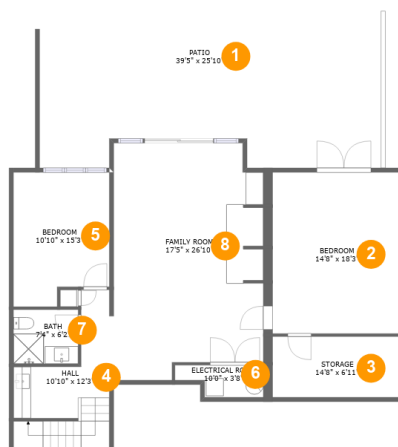

## Room dimensions

Floor 1

Total sqft: 2180 Living area: 1151

#		Dimensions	sqft	Counted as living area
1	Patio	39'5" x 25'10"	877 sq. ft	No
2	Bedroom	14'8" x 18'3"	267 sq. ft	Yes
3	Storage	14'8" x 6'11"	101 sq. ft	No
4	Hall	10'10" x 12'3"	127 sq. ft	Yes
5	Bedroom	10'10" x 15'3"	152 sq. ft	Yes
6	Electrical Room	10'0" x 3'8"	30 sq. ft	No
7	Bath	7'4" x 6'2"	45 sq. ft	Yes
8	Family Room	17'5" x 26'10"	428 sq. ft	Yes