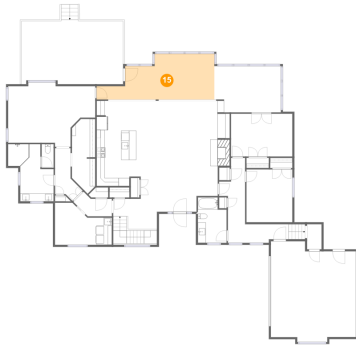

40 Sandpiper Circle, Penhook, Franklin County, Virginia, United States, 24137

15 Floor 2 - Dining Room

Dimensions: 29'3" x 11'4"
Area: 252 sq. ft
Counted as living area: Yes

Heated: Yes
Finished: Yes
Enclosed: Yes
Contiguous: Yes
Permitted: Yes
Wet space: No
Addition: No
Conversion: No