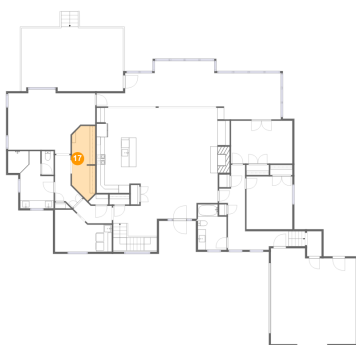

17 Floor 2 - W.I.C.

Dimensions: 5'10" x 18'3"
Area: 95 sq. ft
Counted as living area: Yes

Heated: Yes
Finished: Yes
Enclosed: Yes
Contiguous: Yes
Permitted: Yes
Wet space: No
Addition: No
Conversion: No