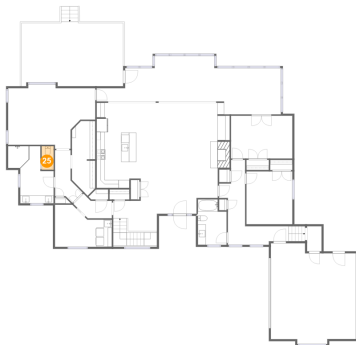

25 Floor 2 - WC

Dimensions: 3'0" x 5'10"
Area: 17 sq. ft
Counted as living area: Yes

Heated: Yes
Finished: Yes
Enclosed: Yes
Contiguous: Yes
Permitted: Yes
Wet space: Yes
Addition: No
Conversion: No