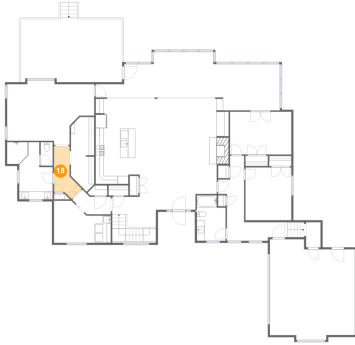

40 Sandpiper Circle, Penhook, Franklin County, Virginia, United States, 24137

18 Floor 2 - Hall

Dimensions: 6'10" x 12'7"
Area: 54 sq. ft
Counted as living area: Yes

Heated: Yes
Finished: Yes
Enclosed: Yes
Contiguous: Yes
Permitted: Yes
Wet space: No
Addition: No
Conversion: No