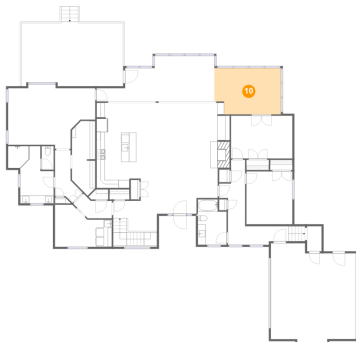

10 Floor 2 - Sunroom

Dimensions: 16'6" x 11'6"
Area: 182 sq. ft
Counted as living area: Yes

Heated: Yes
Finished: Yes
Enclosed: Yes
Contiguous: Yes
Permitted: Yes
Wet space: No
Addition: No
Conversion: No