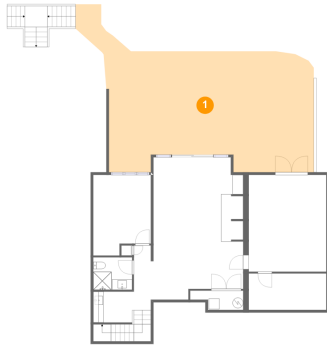

40 Sandpiper Circle, Penhook, Franklin County, Virginia, United States, 24137

1 Floor 1 - Patio

Dimensions: 39'5" x 25'10"
Area: 877 sq. ft
Counted as living area: No

Heated: No
Finished: Yes
Enclosed: No
Contiguous: Yes
Permitted: Yes
Wet space: No
Addition: No
Conversion: No