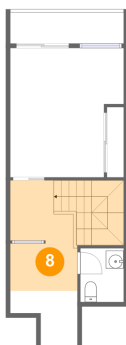

4 Floor 1 - Laundry

Dimensions: 2'7" x 3'11"
Area: 10 sq. ft
Counted as Living Area: Yes

Heated: Yes
Finished: Yes
Enclosed: Yes
Contiguous: Yes
Permitted: Yes
Wet Space: No
Addition: No
Conversion: No

5 Floor 1 - Living Room

Dimensions: 12'10" x 10'4"
Area: 133 sq. ft
Counted as Living Area: Yes

Heated: Yes
Finished: Yes
Enclosed: Yes
Contiguous: Yes
Permitted: Yes
Wet Space: No
Addition: No
Conversion: No

16109 Smith Mountain Lake Parkway, Lake Haven, Huddleston, Bedford County, Virginia,

6 Floor 1 - Kitchen

Dimensions: 7'5" x 15'7"
Area: 139 sq. ft
Counted as Living Area:
Yes

Heated: Yes
Finished: Yes
Enclosed: Yes
Contiguous:
Yes
Permitted: Yes
Wet Space: No
Addition: No
Conversion: No

Dimensions: 7'7" x 18'8"
Area: 132 sq. ft
Counted as Living Area:
Yes

Heated: Yes
Finished: Yes
Enclosed: Yes
Contiguous:
Yes
Permitted: Yes
Wet Space: No
Addition: No
Conversion: No

16109 Smith Mountain Lake Parkway, Lake Haven, Huddleston, Bedford County, Virginia,