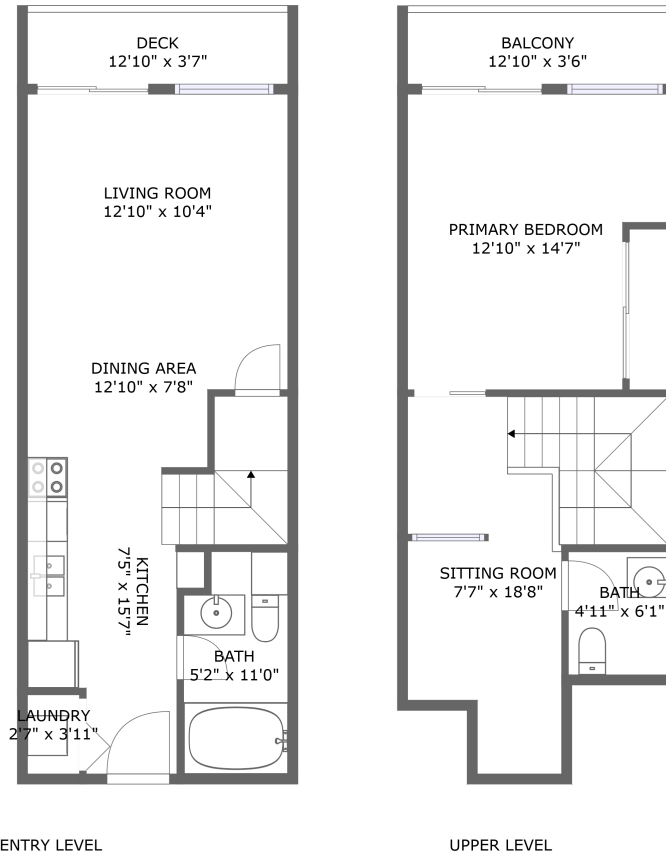

16109 Smith Mountain Lake Parkway, Lake Haven, Huddleston, Bedford County, Virginia,

Property Summary

0 garages   **1** bedrooms   **1** bathrooms   **0** half baths

2 floors   **787** Gross Living Area sqft   **918** total sqft