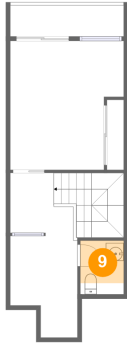

16109 Smith Mountain Lake Parkway, Lake Haven, Huddleston, Bedford County, Virginia,

9 Floor 2 - Bath

Dimensions: 4'11" x 6'1"
Area: 24 sq. ft
Counted as Living Area:
Yes

Heated: Yes
Finished: Yes
Enclosed: Yes
Contiguous:
Yes
Permitted: Yes
Wet Space: Yes
Addition: No
Conversion: No