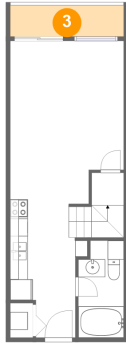

16109 Smith Mountain Lake Parkway, Lake Haven, Huddleston, Bedford County, Virginia,

1 Floor 1 - Bath

Dimensions: 5'2" x 11'0"
Area: 54 sq. ft
Counted as Living Area:
Yes

Heated: Yes
Finished: Yes
Enclosed: Yes
Contiguous:
Yes
Permitted: Yes
Wet Space: Yes
Addition: No
Conversion: No

2 Floor 1 - Dining Area

Dimensions: 12'10" x 7'8"
Area: 85 sq. ft
Counted as Living Area:
Yes

Heated: Yes
Finished: Yes
Enclosed: Yes
Contiguous:
Yes
Permitted: Yes
Wet Space: No
Addition: No
Conversion: No

16109 Smith Mountain Lake Parkway, Lake Haven, Huddleston, Bedford County, Virginia,

3 Floor 1 - Deck

Dimensions: 12'10" x 3'7"
Area: 46 sq. ft
Counted as Living Area: No

Heated: No
Finished: Yes
Enclosed: No
Contiguous: No
Permitted: Yes
Wet Space: No
Addition: No
Conversion: No

4 Floor 1 - Laundry

Dimensions: 2'7" x 3'11"
Area: 10 sq. ft
Counted as Living Area: Yes

Heated: Yes
Finished: Yes
Enclosed: Yes
Contiguous: Yes
Permitted: Yes
Wet Space: No
Addition: No
Conversion: No

5 Floor 1 - Living Room