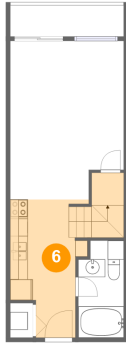

16109 Smith Mountain Lake Parkway, Lake Haven, Huddleston, Bedford County, Virginia,

6 Floor 1 - Kitchen

Dimensions: 7'5" x 15'7"
Area: 139 sq. ft
Counted as Living Area:
Yes

Heated: Yes
Finished: Yes
Enclosed: Yes
Contiguous:
Yes
Permitted: Yes
Wet Space: No
Addition: No
Conversion: No