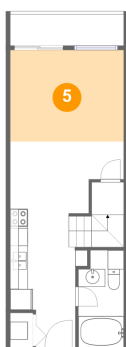

2 Floor 1 - Dining Area

Dimensions: 12'10" x 7'8"
Area: 85 sq. ft
Counted as Living Area:
Yes

Heated: Yes
Finished: Yes
Enclosed: Yes
Contiguous:
Yes
Permitted: Yes
Wet Space: No
Addition: No
Conversion: No

16109 Smith Mountain Lake Parkway, Lake Haven, Huddleston, Bedford County, Virginia,

3 Floor 1 - Deck

Dimensions: 12'10" x 3'7"
Area: 46 sq. ft
Counted as Living Area: No

Heated: No
Finished: Yes
Enclosed: No
Contiguous: No
Permitted: Yes
Wet Space: No
Addition: No
Conversion: No

4 Floor 1 - Laundry

Dimensions: 2'7" x 3'11"
Area: 10 sq. ft
Counted as Living Area: Yes

Heated: Yes
Finished: Yes
Enclosed: Yes
Contiguous: Yes
Permitted: Yes
Wet Space: No
Addition: No
Conversion: No

5 Floor 1 - Living Room

Dimensions: 12'10" x 10'4"
Area: 133 sq. ft
Counted as Living Area: Yes

Heated: Yes
Finished: Yes
Enclosed: Yes
Contiguous: Yes
Permitted: Yes
Wet Space: No
Addition: No
Conversion: No

16109 Smith Mountain Lake Parkway, Lake Haven, Huddleston, Bedford County, Virginia,