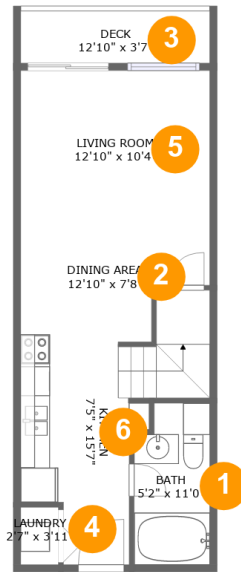

16109 Smith Mountain Lake Parkway, Lake Haven, Huddleston, Bedford County, Virginia,

Room Dimensions

Floor 1

Total sqft: 479

Living area: 433

#	Room name	Dimensions	Area (sqft)	Counted as Living Area
1	Bath	5'2" x 11'0"	54 sq. ft	Yes
2	Dining Area	12'10" x 7'8"	85 sq. ft	Yes
3	Deck	12'10" x 3'7"	46 sq. ft	No
4	Laundry	2'7" x 3'11"	10 sq. ft	Yes
5	Living Room	12'10" x 10'4"	133 sq. ft	Yes
6	Kitchen	7'5" x 15'7"	139 sq. ft	Yes

16109 Smith Mountain Lake Parkway, Lake Haven, Huddleston, Bedford County, Virginia,

Room Dimensions

Floor 2**Total sqft: 439****Living area: 354**

#	Room name	Dimensions	Area (sqft)	Counted as Living Area
7	Balcony	12'10" x 3'6"	45 sq. ft	No
8	Sitting Room	7'7" x 18'8"	132 sq. ft	Yes
9	Bath	4'11" x 6'1"	24 sq. ft	Yes
10	Primary Bedroom	12'10" x 14'7"	169 sq. ft	Yes

2 Floor 1 - Dining Area

Dimensions: 12'10" x 7'8"
Area: 85 sq. ft
Counted as Living Area:
Yes

Heated: Yes
Finished: Yes
Enclosed: Yes
Contiguous:
Yes
Permitted: Yes
Wet Space: No
Addition: No
Conversion: No

Dimensions: 12'10" x 14'7"
Area: 169 sq. ft
Counted as Living Area:
Yes

Heated: Yes
Finished: Yes
Enclosed: Yes
Contiguous:
Yes
Permitted: Yes
Wet Space: No
Addition: No
Conversion: No