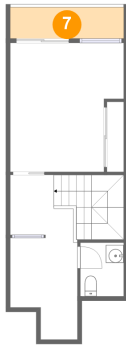

7 Floor 2 - Balcony

Dimensions: 12'10" x 3'6"
Area: 45 sq. ft
Counted as Living Area: No

Heated: No
Finished: Yes
Enclosed: No
Contiguous: Yes
Permitted: Yes
Wet Space: No
Addition: No
Conversion: No