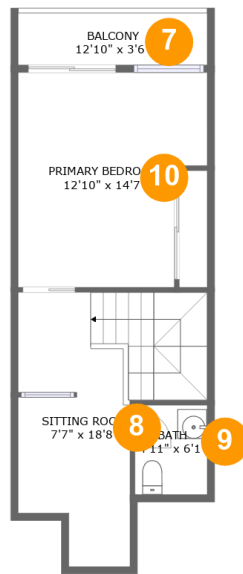

16109 Smith Mountain Lake Parkway, Lake Haven, Huddleston, Bedford County, Virginia,

Room Dimensions

Floor 1

Total sqft: 479

Living area: 433

#	Room name	Dimensions	Area (sqft)	Counted as Living Area
1	Bath	5'2" x 11'0"	54 sq. ft	Yes
2	Dining Area	12'10" x 7'8"	85 sq. ft	Yes
3	Deck	12'10" x 3'7"	46 sq. ft	No
4	Laundry	2'7" x 3'11"	10 sq. ft	Yes
5	Living Room	12'10" x 10'4"	133 sq. ft	Yes
6	Kitchen	7'5" x 15'7"	139 sq. ft	Yes

16109 Smith Mountain Lake Parkway, Lake Haven, Huddleston, Bedford County, Virginia,

Room Dimensions

Floor 2**Total sqft: 439****Living area: 354**

#	Room name	Dimensions	Area (sqft)	Counted as Living Area
7	Balcony	12'10" x 3'6"	45 sq. ft	No
8	Sitting Room	7'7" x 18'8"	132 sq. ft	Yes
9	Bath	4'11" x 6'1"	24 sq. ft	Yes
10	Primary Bedroom	12'10" x 14'7"	169 sq. ft	Yes

16109 Smith Mountain Lake Parkway, Lake Haven, Huddleston, Bedford County, Virginia,

1 Floor 1 - Bath

Dimensions: 5'2" x 11'0"
Area: 54 sq. ft
Counted as Living Area:
Yes

Heated: Yes
Finished: Yes
Enclosed: Yes
Contiguous:
Yes
Permitted: Yes
Wet Space: Yes
Addition: No
Conversion: No

2 Floor 1 - Dining Area

Dimensions: 12'10" x 7'8"
Area: 85 sq. ft
Counted as Living Area:
Yes

Heated: Yes
Finished: Yes
Enclosed: Yes
Contiguous:
Yes
Permitted: Yes
Wet Space: No
Addition: No
Conversion: No