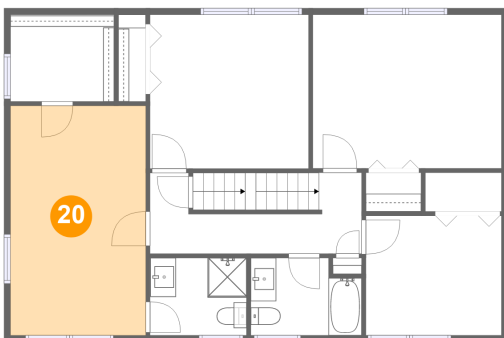

20 Floor 3 - Primary Bedroom

Dimensions: 10'7" x 17'11"
Area: 189 sq. ft
Counted as Living Area:
Yes

Heated: Yes
Finished: Yes
Enclosed: Yes
Contiguous:
Yes
Permitted: Yes
Wet Space: No
Addition: No
Conversion: No