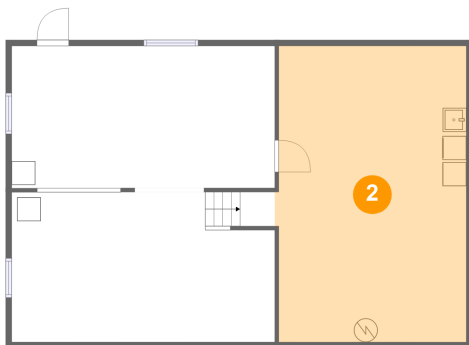

**92 Sportsman Hill Road, Madison, Connecticut
06443, United States**

Room Dimensions

Floor 4

Total sqft: 1025

Living area: 0

#	Room name	Dimensions	Area (sqft)	Counted as Living Area
23	Attic	38'5" x 25'0"	504 sq. ft	No

92 Sportsman Hill Road, Madison, Connecticut 06443, United States

1 Floor 1 - Basement

Dimensions: 22'3" x 13'0"
Area: 283 sq. ft
Counted as Living Area: No

Heated: No
Finished: No
Enclosed: Yes
Contiguous: Yes
Permitted: Yes
Wet Space: No
Addition: No
Conversion: No

2 Floor 1 - Basement

Dimensions: 15'10" x 25'0"
Area: 397 sq. ft
Counted as Living Area: No

Heated: No
Finished: No
Enclosed: Yes
Contiguous: Yes
Permitted: Yes
Wet Space: No
Addition: No
Conversion: No