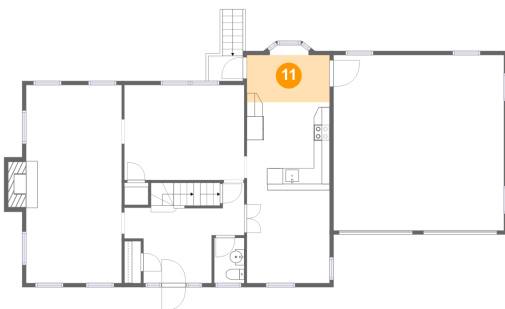

Heated: Yes
Finished: Yes
Enclosed: Yes
Contiguous:
Yes
Permitted: Yes
Wet Space: No
Addition: No
Conversion: No

10 Floor 2 - Sitting Room

Dimensions: 10'6" x 11'9"
Area: 123 sq. ft
Counted as Living Area:
Yes

Heated: Yes
Finished: Yes
Enclosed: Yes
Contiguous:
Yes
Permitted: Yes
Wet Space: No
Addition: No
Conversion: No

11 Floor 2 - Dining Area

Dimensions: 10'5" x 5'11"
Area: 63 sq. ft
Counted as Living Area:
Yes

Heated: Yes
Finished: Yes
Enclosed: Yes
Contiguous:
Yes
Permitted: Yes
Wet Space: No
Addition: No
Conversion: No

92 Sportsman Hill Road, Madison, Connecticut 06443, United States

12 Floor 2 - Kitchen

Dimensions: 10'6" x 11'1"
Area: 116 sq. ft
Counted as Living Area:
Yes