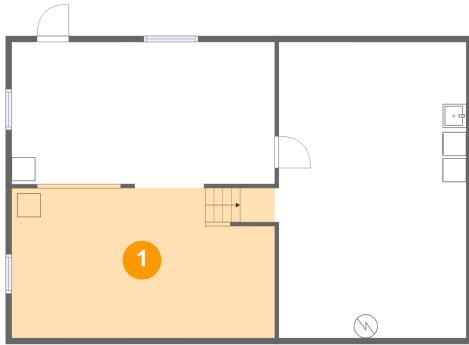

Room Dimensions

Floor 3

Total sqft: 1025

Living area: 1025

#	Room name	Dimensions	Area (sqft)	Counted as Living Area
15	Bedroom	12'5" x 12'0"	149 sq. ft	Yes
16	Bedroom	10'7" x 9'4"	99 sq. ft	Yes
17	Bedroom	14'9" x 11'11"	177 sq. ft	Yes
18	W.i.c.	8'1" x 6'9"	55 sq. ft	Yes
19	Bath	8'8" x 6'0"	48 sq. ft	Yes
20	Primary Bedroom	10'7" x 17'11"	189 sq. ft	Yes
21	Bath	7'7" x 6'0"	46 sq. ft	Yes
22	Hall	16'7" x 6'4"	100 sq. ft	Yes

**92 Sportsman Hill Road, Madison, Connecticut
06443, United States**

Room Dimensions

Floor 4

Total sqft: 1025

Living area: 0

#	Room name	Dimensions	Area (sqft)	Counted as Living Area
23	Attic	38'5" x 25'0"	504 sq. ft	No

92 Sportsman Hill Road, Madison, Connecticut 06443, United States

1 Floor 1 - Basement

Dimensions: 22'3" x 13'0"
Area: 283 sq. ft
Counted as Living Area: No

Heated: No
Finished: No
Enclosed: Yes
Contiguous: Yes
Permitted: Yes
Wet Space: No
Addition: No
Conversion: No