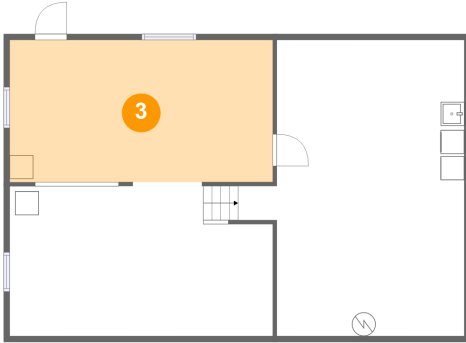

2 Floor 1 - Basement

Dimensions: 15'10" x 25'0"
Area: 397 sq. ft
Counted as Living Area: No

Heated: No
Finished: No
Enclosed: Yes
Contiguous: Yes
Permitted: Yes
Wet Space: No
Addition: No
Conversion: No

92 Sportsman Hill Road, Madison, Connecticut 06443, United States

3 Floor 1 - Basement

Dimensions: 22'3" x 12'0"
Area: 267 sq. ft
Counted as Living Area: No

Heated: No
Finished: No
Enclosed: Yes
Contiguous: Yes
Permitted: Yes
Wet Space: No
Addition: No
Conversion: No