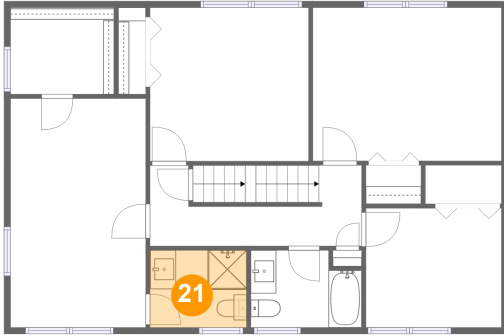

92 Sportsman Hill Road, Madison, Connecticut 06443, United States

21 Floor 3 - Bath

Dimensions: 7'7" x 6'0"
Area: 46 sq. ft
Counted as Living Area:
Yes

Heated: Yes
Finished: Yes
Enclosed: Yes
Contiguous:
Yes
Permitted: Yes
Wet Space: Yes
Addition: No
Conversion: No