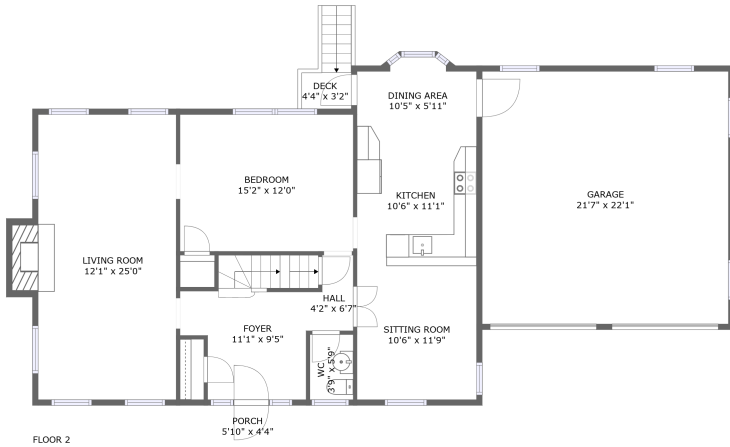

92 Sportsman Hill Road, Madison, Connecticut 06443, United States

Property Summary

 **1** garages

 **5** bedrooms

 **2** bathrooms

 **1** half baths

 **4** floors

 **2,093** Gross Living Area sqft

 **4,715** total sqft

92 Sportsman Hill Road, Madison, Connecticut 06443, United States

Room Dimensions

Floor 1**Total sqft: 1025****Living area: 0**

#	Room name	Dimensions	Area (sqft)	Counted as Living Area
1	Basement	22'3" x 13'0"	283 sq. ft	No
2	Basement	15'10" x 25'0"	397 sq. ft	No
3	Basement	22'3" x 12'0"	267 sq. ft	No

92 Sportsman Hill Road, Madison, Connecticut 06443, United States

Room Dimensions

Floor 2

Total sqft: 1640

Living area: 1068

#	Room name	Dimensions	Area (sqft)	Counted as Living Area
4	Foyer	11'1" x 9'5"	118 sq. ft	Yes
5	Deck	4'4" x 3'2"	14 sq. ft	No
6	Garage	21'7" x 22'1"	478 sq. ft	No
7	Hall	4'2" x 6'7"	23 sq. ft	Yes
8	Wc	3'9" x 5'9"	22 sq. ft	Yes
9	Bedroom	15'2" x 12'0"	182 sq. ft	Yes
10	Sitting Room	10'6" x 11'9"	123 sq. ft	Yes
11	Dining Area	10'5" x 5'11"	63 sq. ft	Yes
12	Kitchen	10'6" x 11'1"	116 sq. ft	Yes
13	Porch	5'10" x 4'4"	25 sq. ft	No
14	Living Room	12'1" x 25'0"	316 sq. ft	Yes