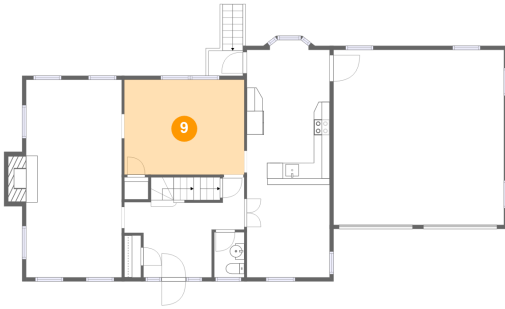

Heated: Yes
Finished: Yes
Enclosed: Yes
Contiguous:
Yes
Permitted: Yes
Wet Space: Yes
Addition: No
Conversion: No

92 Sportsman Hill Road, Madison, Connecticut 06443, United States

9 Floor 2 - Bedroom

Dimensions: 15'2" x 12'0"
Area: 182 sq. ft
Counted as Living Area:
Yes

Heated: Yes
Finished: Yes
Enclosed: Yes
Contiguous:
Yes
Permitted: Yes
Wet Space: No
Addition: No
Conversion: No

10 Floor 2 - Sitting Room

Dimensions: 10'6" x 11'9"
Area: 123 sq. ft
Counted as Living Area:
Yes