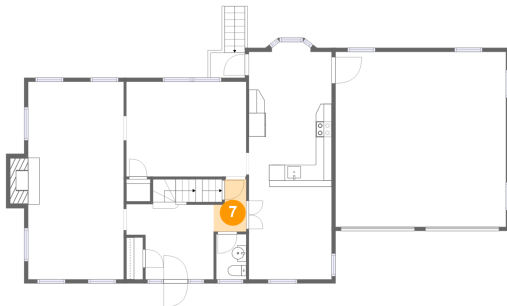

7 Floor 2 - Hall

Dimensions: 4'2" x 6'7"
Area: 23 sq. ft
Counted as Living Area:
Yes

Heated: Yes
Finished: Yes
Enclosed: Yes
Contiguous:
Yes
Permitted: Yes
Wet Space: No
Addition: No
Conversion: No