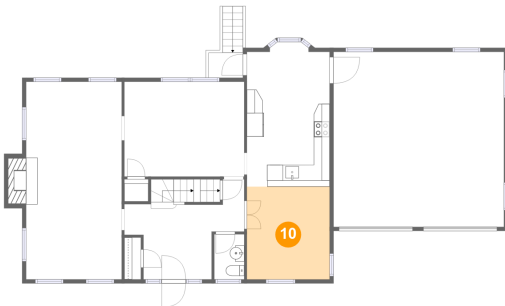

Heated: Yes
Finished: Yes
Enclosed: Yes
Contiguous:
Yes
Permitted: Yes
Wet Space: Yes
Addition: No
Conversion: No

92 Sportsman Hill Road, Madison, Connecticut 06443, United States

9 Floor 2 - Bedroom

Dimensions: 15'2" x 12'0"
Area: 182 sq. ft
Counted as Living Area:
Yes

Heated: Yes
Finished: Yes
Enclosed: Yes
Contiguous:
Yes
Permitted: Yes
Wet Space: No
Addition: No
Conversion: No

10 Floor 2 - Sitting Room

Dimensions: 10'6" x 11'9"
Area: 123 sq. ft
Counted as Living Area:
Yes