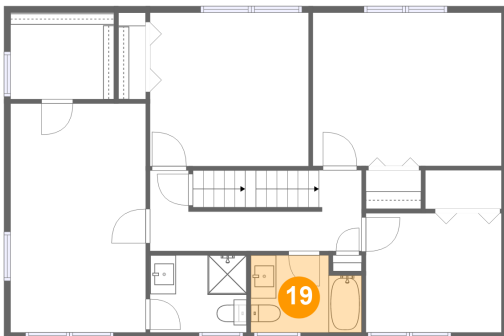

19 Floor 3 - Bath

Dimensions: 8'8" x 6'0"
Area: 48 sq. ft
Counted as Living Area:
Yes

Heated: Yes
Finished: Yes
Enclosed: Yes
Contiguous:
Yes
Permitted: Yes
Wet Space: Yes
Addition: No
Conversion: No