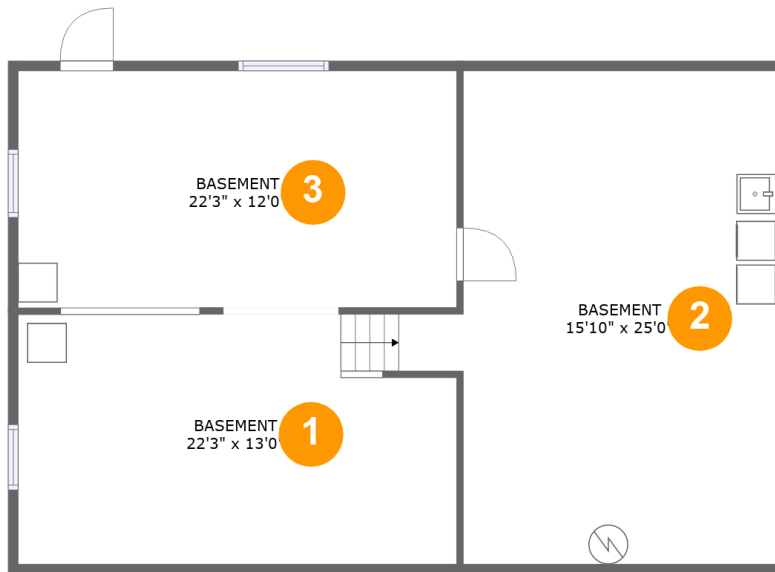

92 Sportsman Hill Road, Madison, Connecticut 06443, United States

Property Summary

 **1** garages

 **5** bedrooms

 **2** bathrooms

 **1** half baths

 **4** floors

 **2,093** Gross Living Area sqft

 **4,715** total sqft

92 Sportsman Hill Road, Madison, Connecticut 06443, United States

Room Dimensions

Floor 1**Total sqft: 1025****Living area: 0**

#	Room name	Dimensions	Area (sqft)	Counted as Living Area
1	Basement	22'3" x 13'0"	283 sq. ft	No
2	Basement	15'10" x 25'0"	397 sq. ft	No
3	Basement	22'3" x 12'0"	267 sq. ft	No

92 Sportsman Hill Road, Madison, Connecticut 06443, United States

Room Dimensions

Floor 2

Total sqft: 1640

Living area: 1068

#	Room name	Dimensions	Area (sqft)	Counted as Living Area
4	Foyer	11'1" x 9'5"	118 sq. ft	Yes
5	Deck	4'4" x 3'2"	14 sq. ft	No
6	Garage	21'7" x 22'1"	478 sq. ft	No
7	Hall	4'2" x 6'7"	23 sq. ft	Yes
8	Wc	3'9" x 5'9"	22 sq. ft	Yes
9	Bedroom	15'2" x 12'0"	182 sq. ft	Yes
10	Sitting Room	10'6" x 11'9"	123 sq. ft	Yes
11	Dining Area	10'5" x 5'11"	63 sq. ft	Yes
12	Kitchen	10'6" x 11'1"	116 sq. ft	Yes
13	Porch	5'10" x 4'4"	25 sq. ft	No
14	Living Room	12'1" x 25'0"	316 sq. ft	Yes