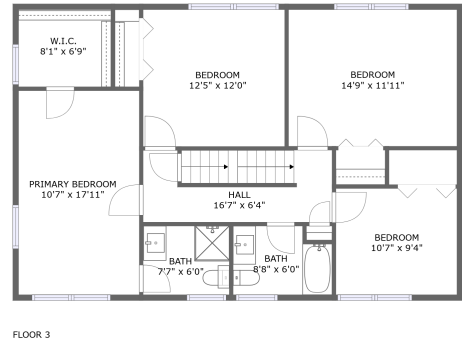

92 Sportsman Hill Road, Madison, Connecticut 06443, United States

Property Summary

 **1** garages

 **5** bedrooms

 **2** bathrooms

 **1** half baths

 **4** floors

 **2,093** Gross Living Area sqft

 **4,715** total sqft

92 Sportsman Hill Road, Madison, Connecticut 06443, United States

Room Dimensions

Floor 1**Total sqft: 1025****Living area: 0**

#	Room name	Dimensions	Area (sqft)	Counted as Living Area
1	Basement	22'3" x 13'0"	283 sq. ft	No
2	Basement	15'10" x 25'0"	397 sq. ft	No
3	Basement	22'3" x 12'0"	267 sq. ft	No

92 Sportsman Hill Road, Madison, Connecticut 06443, United States

Room Dimensions

Floor 2

Total sqft: 1640

Living area: 1068

#	Room name	Dimensions	Area (sqft)	Counted as Living Area
4	Foyer	11'1" x 9'5"	118 sq. ft	Yes
5	Deck	4'4" x 3'2"	14 sq. ft	No
6	Garage	21'7" x 22'1"	478 sq. ft	No
7	Hall	4'2" x 6'7"	23 sq. ft	Yes
8	Wc	3'9" x 5'9"	22 sq. ft	Yes
9	Bedroom	15'2" x 12'0"	182 sq. ft	Yes
10	Sitting Room	10'6" x 11'9"	123 sq. ft	Yes
11	Dining Area	10'5" x 5'11"	63 sq. ft	Yes
12	Kitchen	10'6" x 11'1"	116 sq. ft	Yes
13	Porch	5'10" x 4'4"	25 sq. ft	No
14	Living Room	12'1" x 25'0"	316 sq. ft	Yes