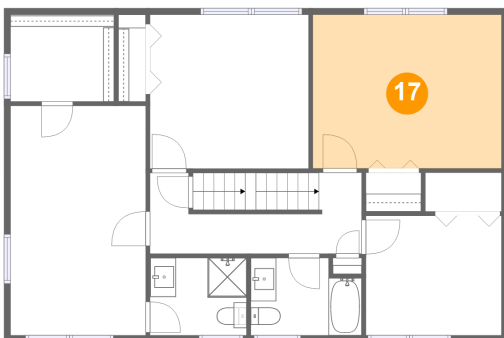

17 Floor 3 - Bedroom

Dimensions: 14'9" x 11'11"
Area: 177 sq. ft
Counted as Living Area:
Yes

Heated: Yes
Finished: Yes
Enclosed: Yes
Contiguous:
Yes
Permitted: Yes
Wet Space: No
Addition: No
Conversion: No