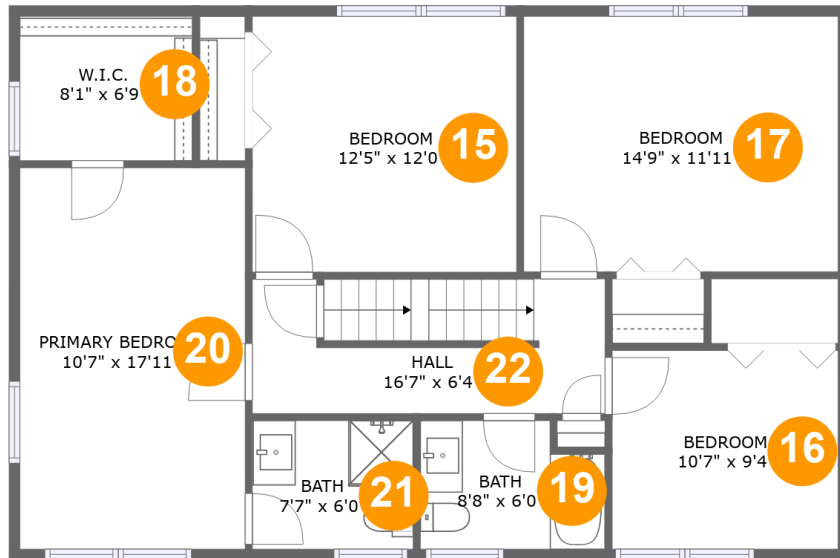

 **4,715** total sqft

92 Sportsman Hill Road, Madison, Connecticut 06443, United States

Room Dimensions

Floor 1**Total sqft: 1025****Living area: 0**

#	Room name	Dimensions	Area (sqft)	Counted as Living Area
1	Basement	22'3" x 13'0"	283 sq. ft	No
2	Basement	15'10" x 25'0"	397 sq. ft	No
3	Basement	22'3" x 12'0"	267 sq. ft	No

92 Sportsman Hill Road, Madison, Connecticut 06443, United States

Room Dimensions

Floor 2

Total sqft: 1640

Living area: 1068

#	Room name	Dimensions	Area (sqft)	Counted as Living Area
4	Foyer	11'1" x 9'5"	118 sq. ft	Yes
5	Deck	4'4" x 3'2"	14 sq. ft	No
6	Garage	21'7" x 22'1"	478 sq. ft	No
7	Hall	4'2" x 6'7"	23 sq. ft	Yes
8	Wc	3'9" x 5'9"	22 sq. ft	Yes
9	Bedroom	15'2" x 12'0"	182 sq. ft	Yes
10	Sitting Room	10'6" x 11'9"	123 sq. ft	Yes
11	Dining Area	10'5" x 5'11"	63 sq. ft	Yes
12	Kitchen	10'6" x 11'1"	116 sq. ft	Yes
13	Porch	5'10" x 4'4"	25 sq. ft	No
14	Living Room	12'1" x 25'0"	316 sq. ft	Yes

Room Dimensions

Floor 3

Total sqft: 1025

Living area: 1025

#	Room name	Dimensions	Area (sqft)	Counted as Living Area
15	Bedroom	12'5" x 12'0"	149 sq. ft	Yes
16	Bedroom	10'7" x 9'4"	99 sq. ft	Yes
17	Bedroom	14'9" x 11'11"	177 sq. ft	Yes
18	W.i.c.	8'1" x 6'9"	55 sq. ft	Yes
19	Bath	8'8" x 6'0"	48 sq. ft	Yes
20	Primary Bedroom	10'7" x 17'11"	189 sq. ft	Yes
21	Bath	7'7" x 6'0"	46 sq. ft	Yes
22	Hall	16'7" x 6'4"	100 sq. ft	Yes