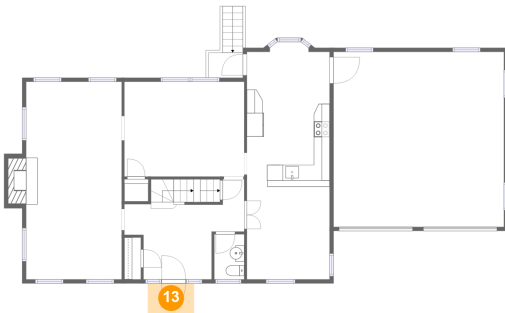

Heated: Yes
Finished: Yes
Enclosed: Yes
Contiguous:
Yes
Permitted: Yes
Wet Space: No
Addition: No
Conversion: No

92 Sportsman Hill Road, Madison, Connecticut 06443, United States

12 Floor 2 - Kitchen

Dimensions: 10'6" x 11'1"
Area: 116 sq. ft
Counted as Living Area:
Yes

Heated: Yes
Finished: Yes
Enclosed: Yes
Contiguous:
Yes
Permitted: Yes
Wet Space: No
Addition: No
Conversion: No

13 Floor 2 - Porch

Dimensions: 5'10" x 4'4"
Area: 25 sq. ft
Counted as Living Area: No

Heated: No
Finished: Yes
Enclosed: No
Contiguous: Yes
Permitted: Yes
Wet Space: No
Addition: No
Conversion: No