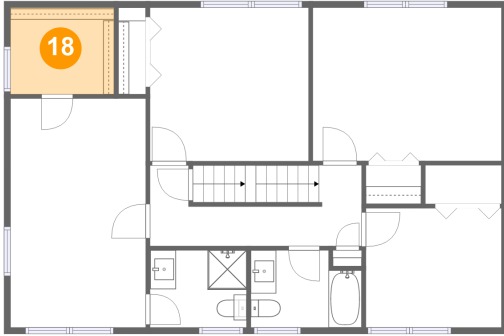

92 Sportsman Hill Road, Madison, Connecticut 06443, United States

18 Floor 3 - W.i.c.

Dimensions: 8'1" x 6'9"
Area: 55 sq. ft
Counted as Living Area:
Yes

Heated: Yes
Finished: Yes
Enclosed: Yes
Contiguous:
Yes
Permitted: Yes
Wet Space: No
Addition: No
Conversion: No