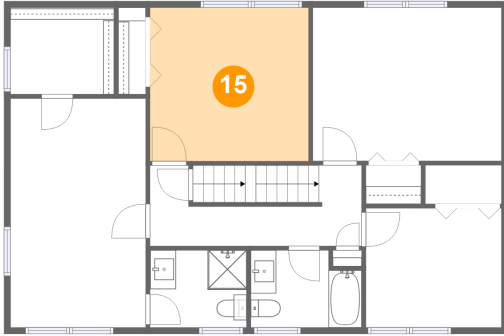

Heated: Yes
Finished: Yes
Enclosed: Yes
Contiguous:
Yes
Permitted: Yes
Wet Space: No
Addition: No
Conversion: No

13 Floor 2 - Porch

Dimensions: 5'10" x 4'4"
Area: 25 sq. ft
Counted as Living Area: No

Heated: No
Finished: Yes
Enclosed: No
Contiguous: Yes
Permitted: Yes
Wet Space: No
Addition: No
Conversion: No

14 Floor 2 - Living Room

Dimensions: 12'1" x 25'0"
Area: 316 sq. ft
Counted as Living Area:
Yes

Heated: Yes
Finished: Yes
Enclosed: Yes
Contiguous:
Yes
Permitted: Yes
Wet Space: No
Addition: No
Conversion: No

92 Sportsman Hill Road, Madison, Connecticut 06443, United States

15 Floor 3 - Bedroom

Dimensions: 12'5" x 12'0"
Area: 149 sq. ft
Counted as Living Area:
Yes

Heated: Yes
Finished: Yes
Enclosed: Yes
Contiguous:
Yes
Permitted: Yes
Wet Space: No
Addition: No
Conversion: No