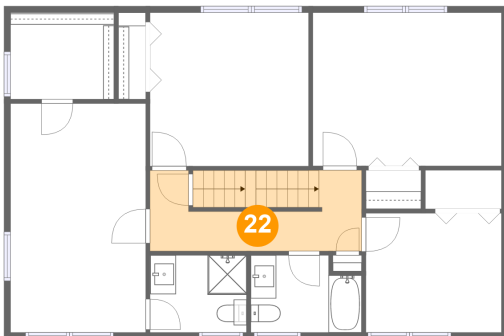

22 Floor 3 - Hall

Dimensions: 16'7" x 6'4"
Area: 100 sq. ft
Counted as Living Area:
Yes

Heated: Yes
Finished: Yes
Enclosed: Yes
Contiguous:
Yes
Permitted: Yes
Wet Space: No
Addition: No
Conversion: No