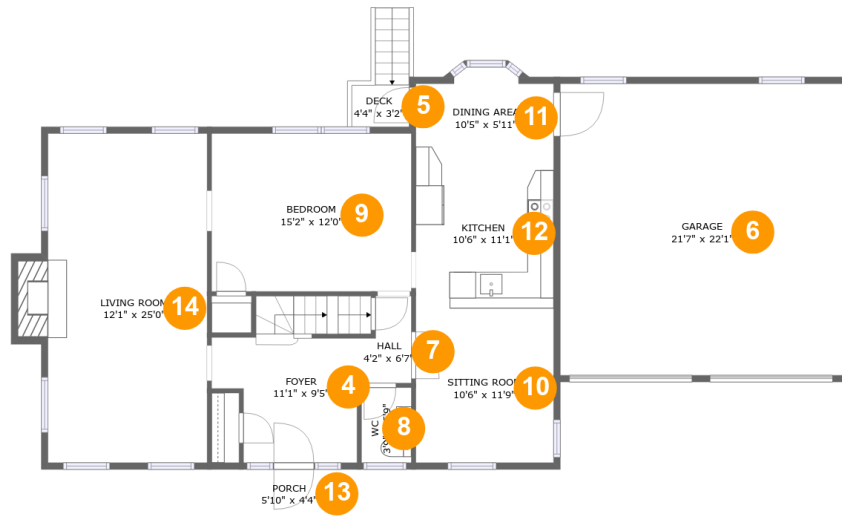

 **4,715** total sqft

92 Sportsman Hill Road, Madison, Connecticut 06443, United States

Room Dimensions

Floor 1**Total sqft: 1025****Living area: 0**

#	Room name	Dimensions	Area (sqft)	Counted as Living Area
1	Basement	22'3" x 13'0"	283 sq. ft	No
2	Basement	15'10" x 25'0"	397 sq. ft	No
3	Basement	22'3" x 12'0"	267 sq. ft	No

92 Sportsman Hill Road, Madison, Connecticut 06443, United States

Room Dimensions

Floor 2

Total sqft: 1640

Living area: 1068

#	Room name	Dimensions	Area (sqft)	Counted as Living Area
4	Foyer	11'1" x 9'5"	118 sq. ft	Yes
5	Deck	4'4" x 3'2"	14 sq. ft	No
6	Garage	21'7" x 22'1"	478 sq. ft	No
7	Hall	4'2" x 6'7"	23 sq. ft	Yes
8	Wc	3'9" x 5'9"	22 sq. ft	Yes
9	Bedroom	15'2" x 12'0"	182 sq. ft	Yes
10	Sitting Room	10'6" x 11'9"	123 sq. ft	Yes
11	Dining Area	10'5" x 5'11"	63 sq. ft	Yes
12	Kitchen	10'6" x 11'1"	116 sq. ft	Yes
13	Porch	5'10" x 4'4"	25 sq. ft	No
14	Living Room	12'1" x 25'0"	316 sq. ft	Yes