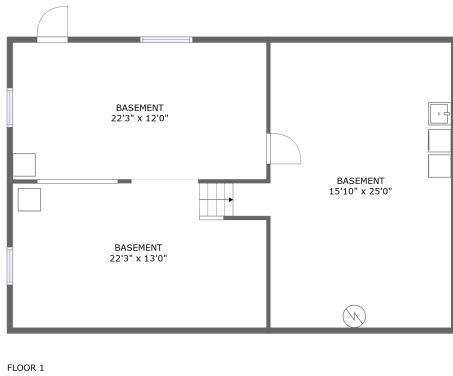

92 Sportsman Hill Road, Madison, Connecticut 06443, United States

Property Summary

 **1** garages

 **5** bedrooms

 **2** bathrooms

 **1** half baths

 **4** floors

 **2,093** Gross Living Area sqft

 **4,715** total sqft

92 Sportsman Hill Road, Madison, Connecticut 06443, United States

Room Dimensions

Floor 1**Total sqft: 1025****Living area: 0**

#	Room name	Dimensions	Area (sqft)	Counted as Living Area
1	Basement	22'3" x 13'0"	283 sq. ft	No
2	Basement	15'10" x 25'0"	397 sq. ft	No
3	Basement	22'3" x 12'0"	267 sq. ft	No

92 Sportsman Hill Road, Madison, Connecticut 06443, United States

Room Dimensions

Floor 2

Total sqft: 1640

Living area: 1068

#	Room name	Dimensions	Area (sqft)	Counted as Living Area
4	Foyer	11'1" x 9'5"	118 sq. ft	Yes
5	Deck	4'4" x 3'2"	14 sq. ft	No
6	Garage	21'7" x 22'1"	478 sq. ft	No
7	Hall	4'2" x 6'7"	23 sq. ft	Yes
8	Wc	3'9" x 5'9"	22 sq. ft	Yes
9	Bedroom	15'2" x 12'0"	182 sq. ft	Yes
10	Sitting Room	10'6" x 11'9"	123 sq. ft	Yes
11	Dining Area	10'5" x 5'11"	63 sq. ft	Yes
12	Kitchen	10'6" x 11'1"	116 sq. ft	Yes
13	Porch	5'10" x 4'4"	25 sq. ft	No
14	Living Room	12'1" x 25'0"	316 sq. ft	Yes