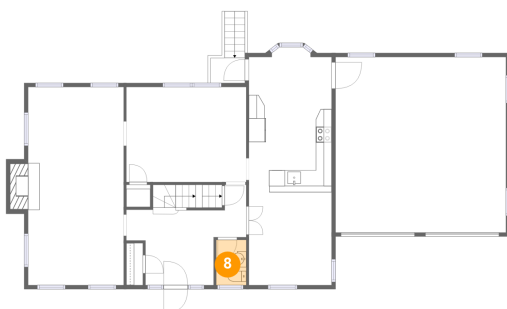

8 Floor 2 - Wc

Dimensions: 3'9" x 5'9"
Area: 22 sq. ft
Counted as Living Area:
Yes

Heated: Yes
Finished: Yes
Enclosed: Yes
Contiguous:
Yes
Permitted: Yes
Wet Space: Yes
Addition: No
Conversion: No