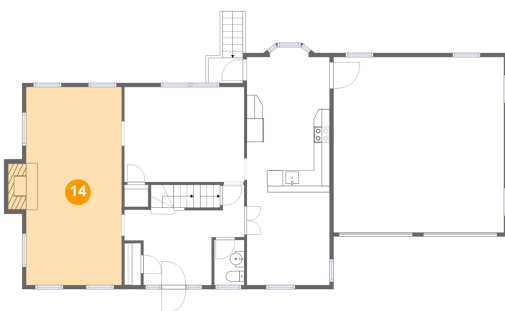

14 Floor 2 - Living Room

Dimensions: 12'1" x 25'0"
Area: 316 sq. ft
Counted as Living Area:
Yes

Heated: Yes
Finished: Yes
Enclosed: Yes
Contiguous:
Yes
Permitted: Yes
Wet Space: No
Addition: No
Conversion: No