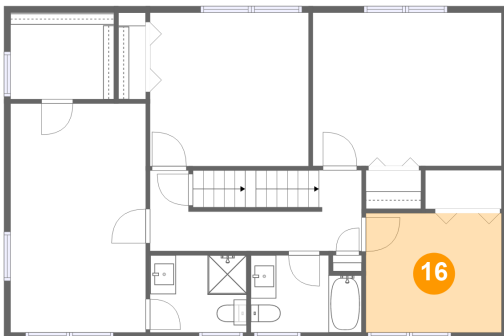

16 Floor 3 - Bedroom

Dimensions: 10'7" x 9'4"
Area: 99 sq. ft
Counted as Living Area:
Yes

Heated: Yes
Finished: Yes
Enclosed: Yes
Contiguous:
Yes
Permitted: Yes
Wet Space: No
Addition: No
Conversion: No