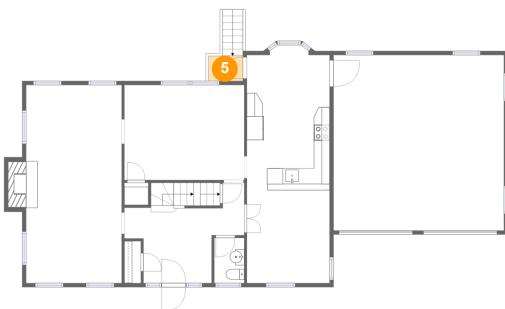

92 Sportsman Hill Road, Madison, Connecticut 06443, United States

3 Floor 1 - Basement

Dimensions: 22'3" x 12'0"
Area: 267 sq. ft
Counted as Living Area: No

Heated: No
Finished: No
Enclosed: Yes
Contiguous: Yes
Permitted: Yes
Wet Space: No
Addition: No
Conversion: No

4 Floor 2 - Foyer

Dimensions: 11'1" x 9'5"
Area: 118 sq. ft
Counted as Living Area: Yes

Heated: Yes
Finished: Yes
Enclosed: Yes
Contiguous: Yes
Permitted: Yes
Wet Space: No
Addition: No
Conversion: No

5 Floor 2 - Deck