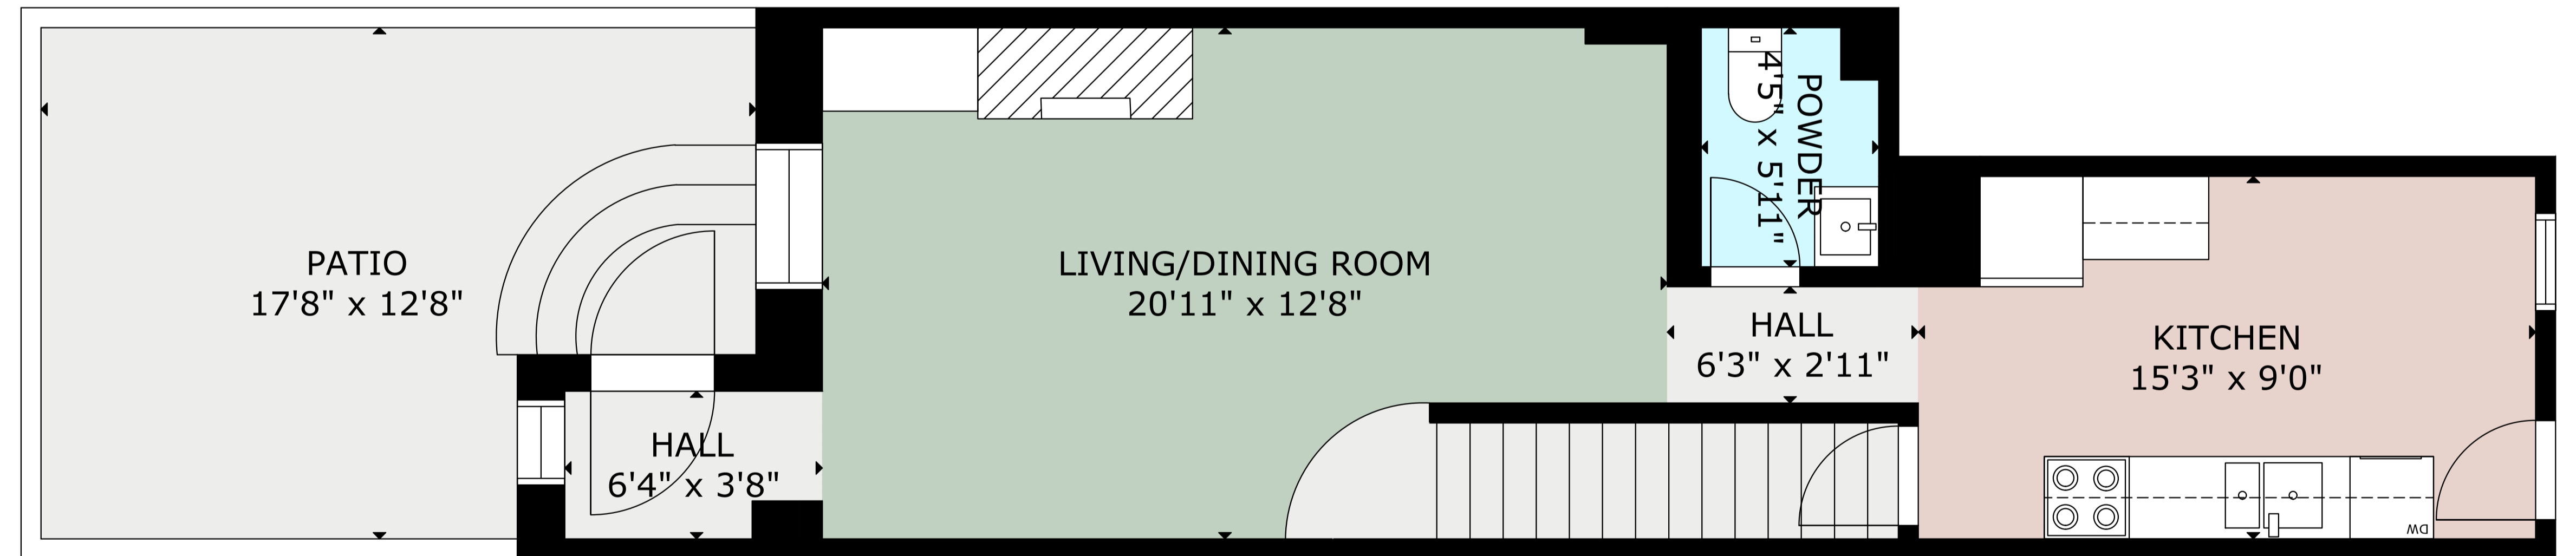

FLOOR 2

FLOOR 1

FLOOR 2

GROSS INTERNAL AREA
 TOTAL: 1,250 sq.ft
 FLOOR 1: 285 sq.ft, FLOOR 2: 500 sq.ft, FLOOR 3: 465 sq.ft
 EXCLUDED AREA: PATIO: 197 sq.ft
 SIZE AND DIMENSIONS ARE APPROXIMATE, ACTUAL MAY VARY