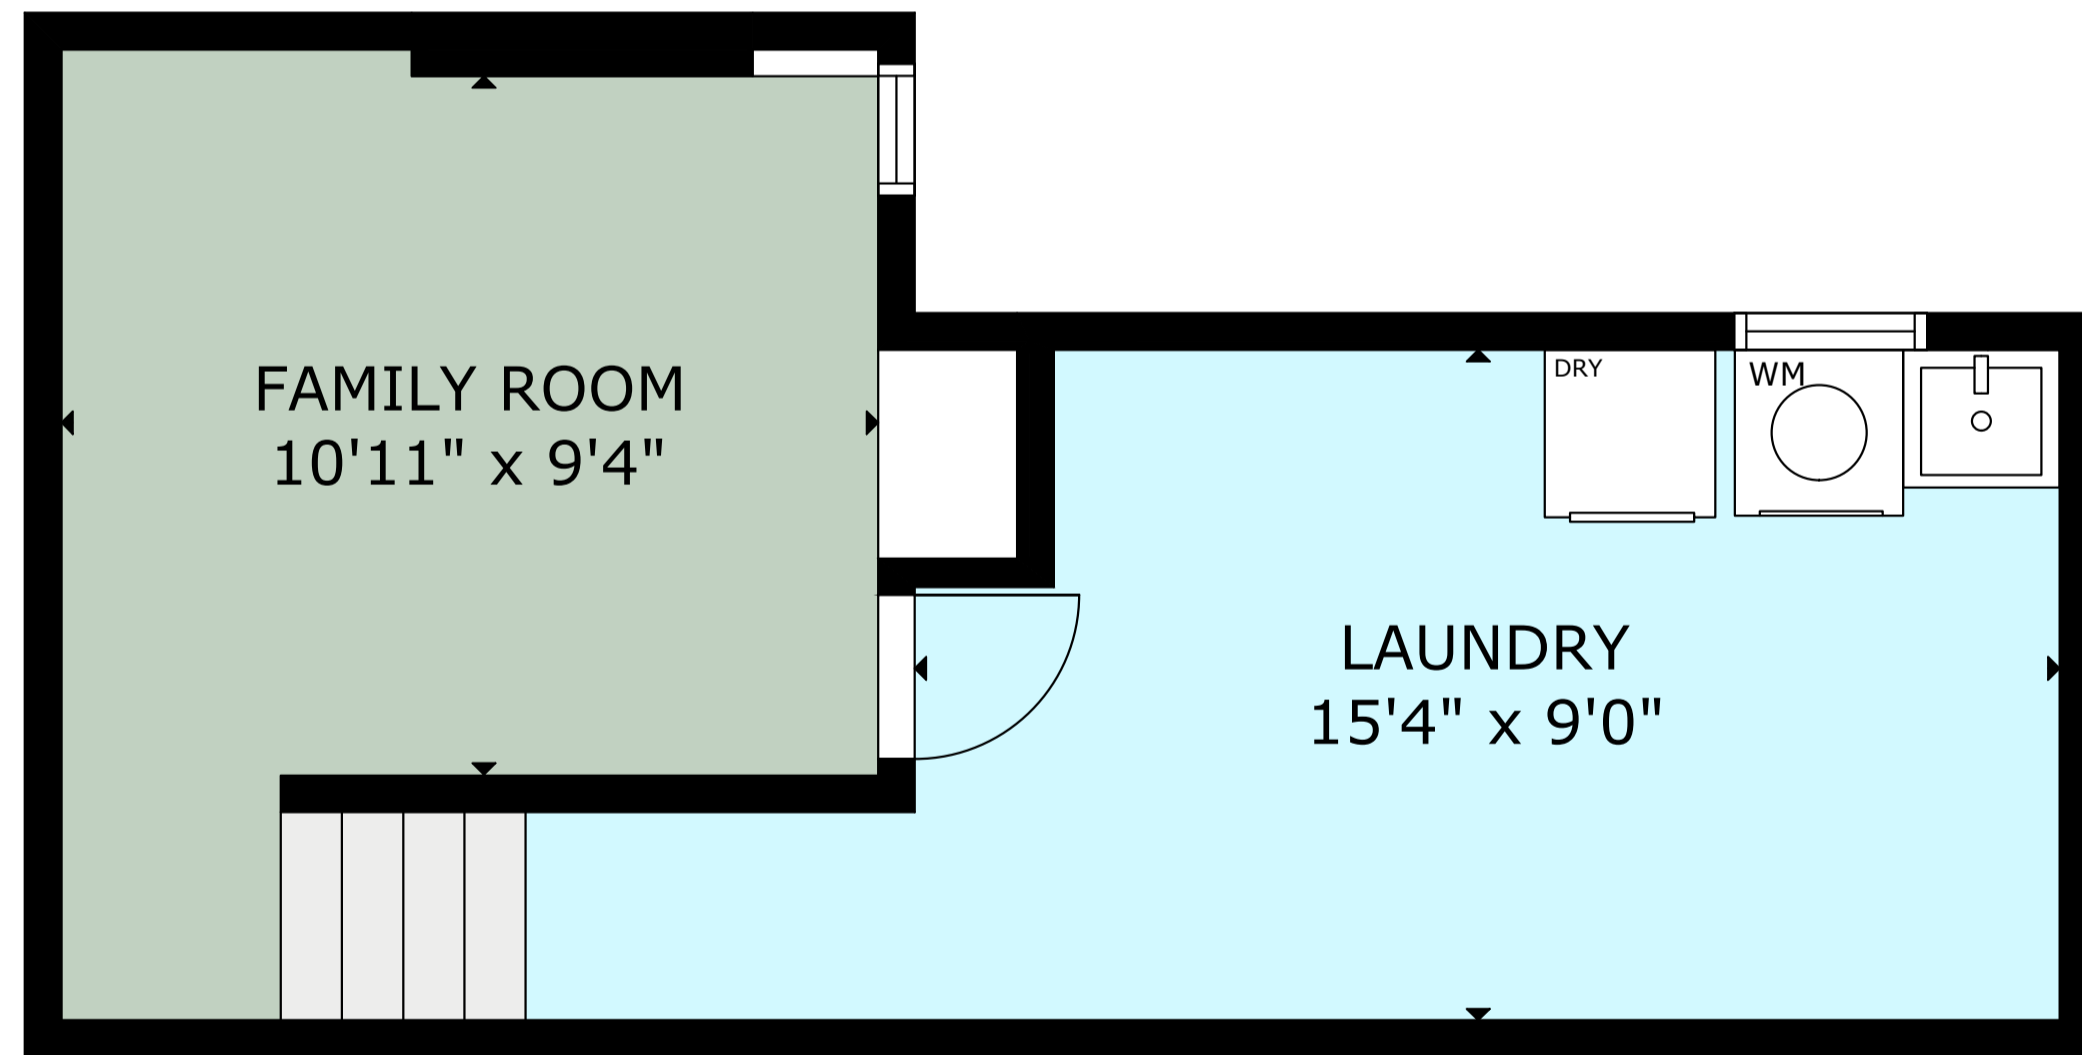

FLOOR 2

FLOOR 1

FLOOR 2

GROSS INTERNAL AREA
 TOTAL: 1,250 sq.ft
 FLOOR 1: 285 sq.ft, FLOOR 2: 500 sq.ft, FLOOR 3: 465 sq.ft
 EXCLUDED AREA: PATIO: 197 sq.ft
 SIZE AND DIMENSIONS ARE APPROXIMATE, ACTUAL MAY VARY