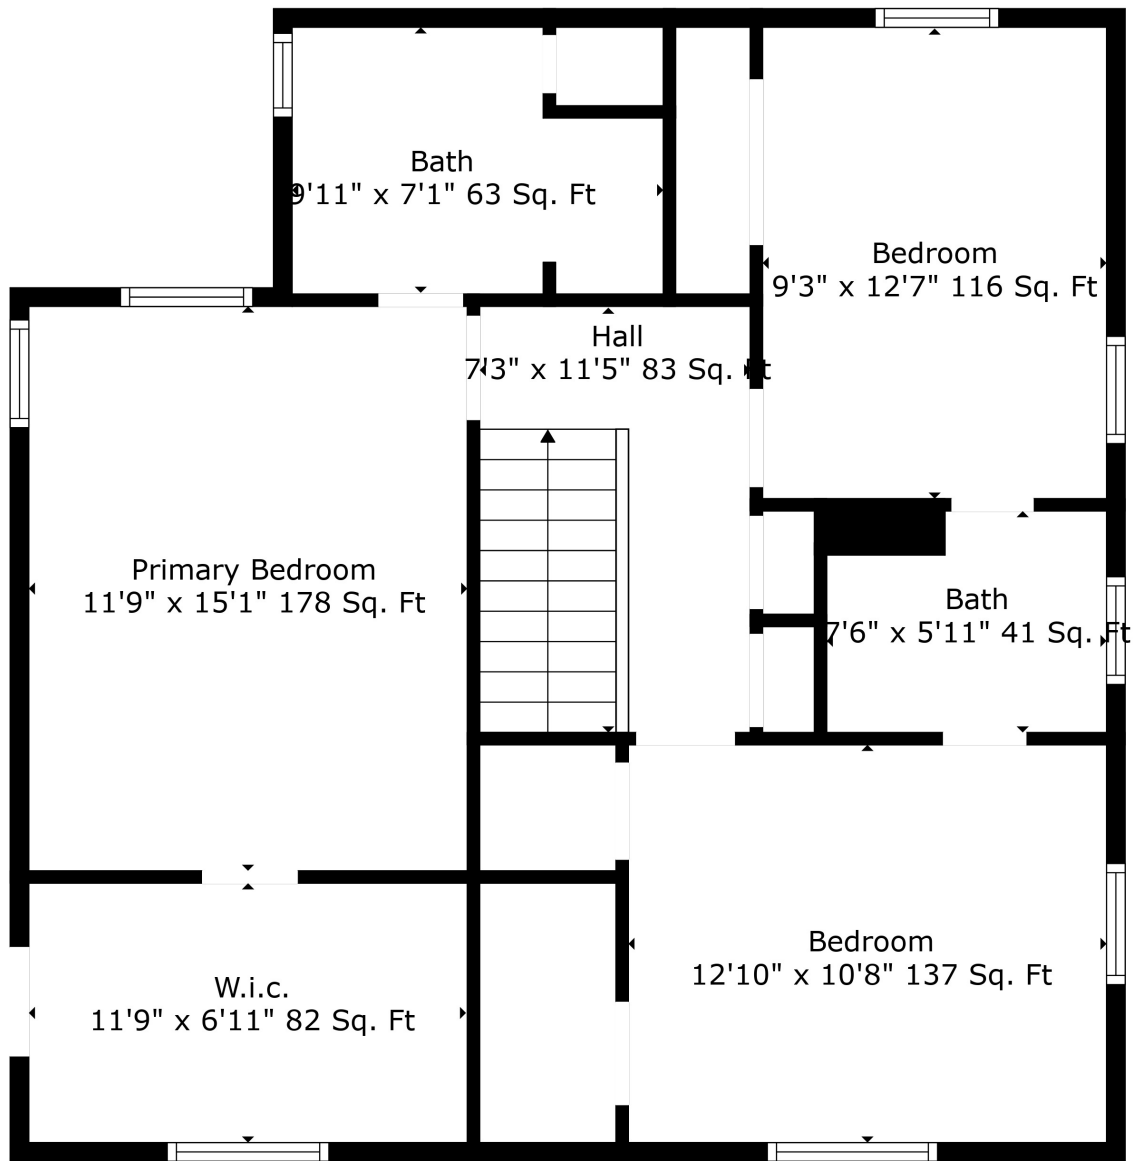

Floor 2

Floor 3

Floor 1

Total scanned area: 2650 sq. ft

Total scanned area: 2650 sq. ft

Measurements Are Calculated By Cubicasa Technology. Deemed Highly Reliable But Not Guaranteed.

Total scanned area: 2650 sq. ft

Measurements Are Calculated By Cubicasa Technology. Deemed Highly Reliable But Not Guaranteed.

Total scanned area: 2650 sq. ft

Measurements Are Calculated By Cubicasa Technology. Deemed Highly Reliable But Not Guaranteed.