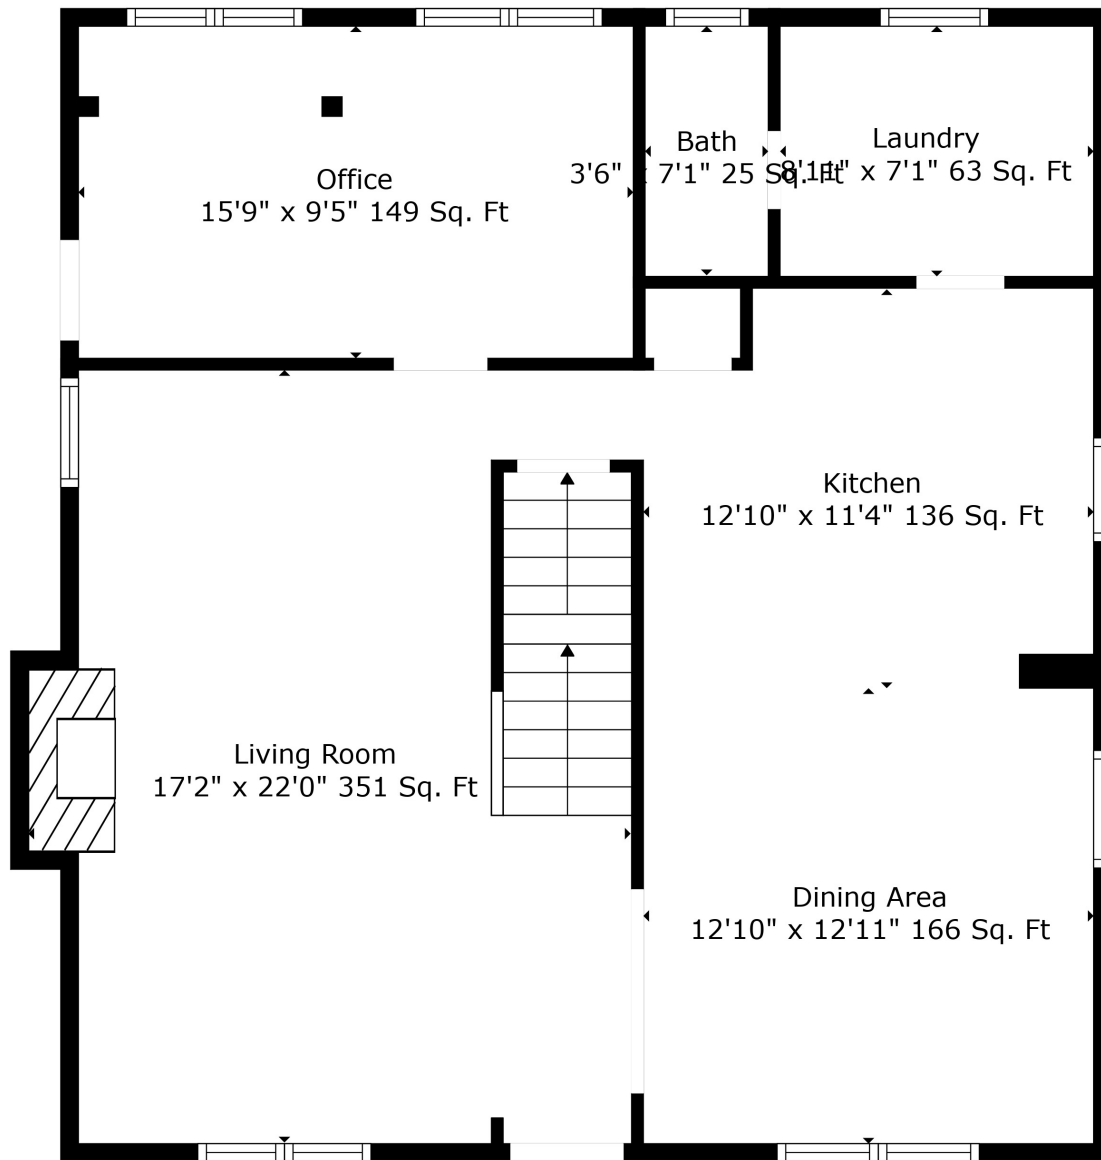

Floor 2

Floor 3

Floor 1

Total scanned area: 2650 sq. ft

Total scanned area: 2650 sq. ft

Measurements Are Calculated By Cubicasa Technology. Deemed Highly Reliable But Not Guaranteed.

Total scanned area: 2650 sq. ft

Measurements Are Calculated By Cubicasa Technology. Deemed Highly Reliable But Not Guaranteed.

Total scanned area: 2650 sq. ft

Measurements Are Calculated By Cubicasa Technology. Deemed Highly Reliable But Not Guaranteed.