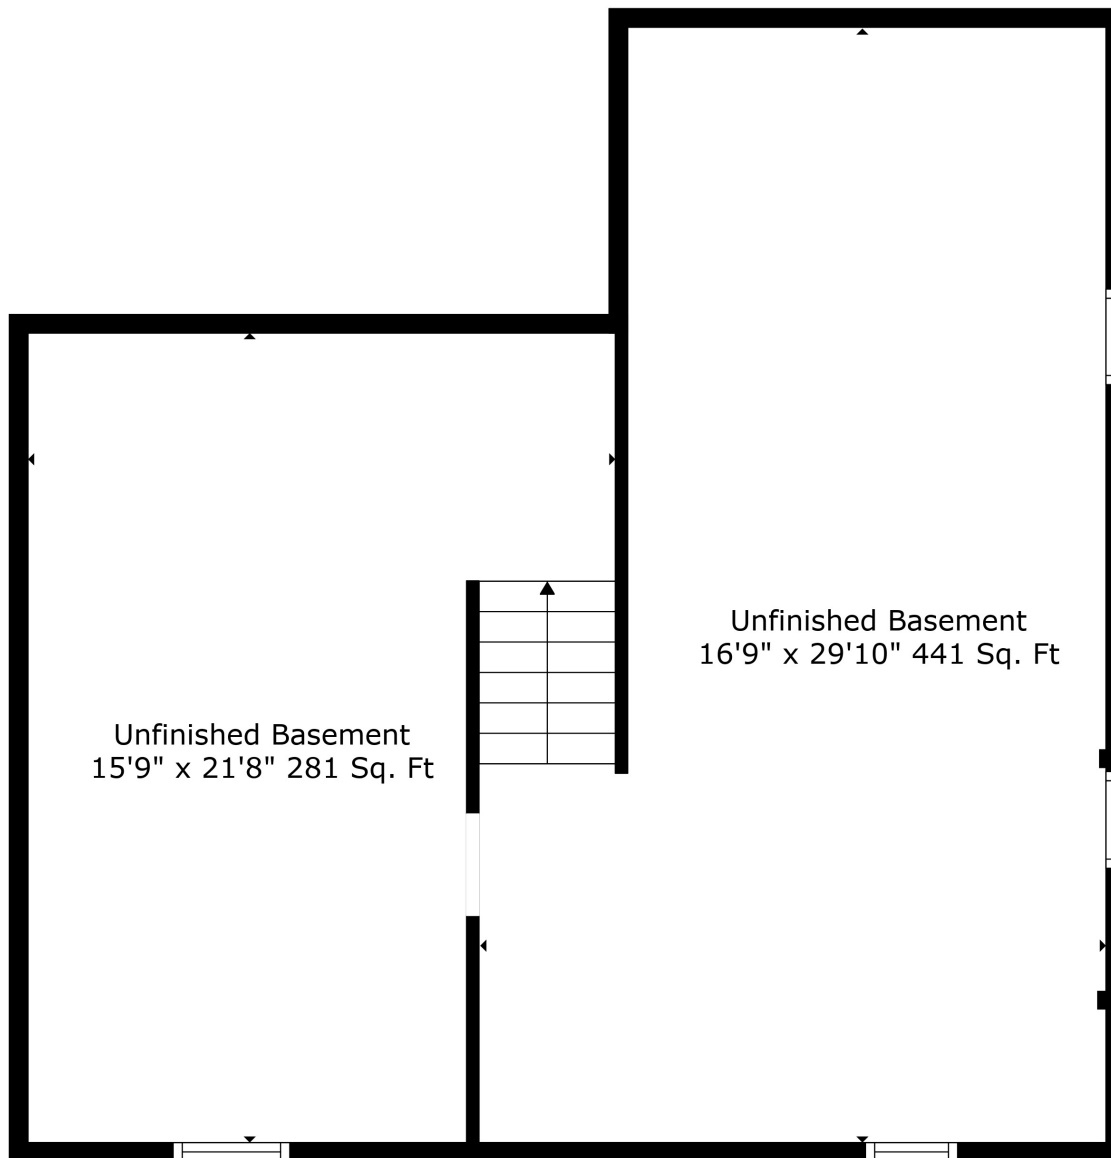

Floor 2

Floor 3

Floor 1

Total scanned area: 2650 sq. ft

Total scanned area: 2650 sq. ft

Measurements Are Calculated By Cubicasa Technology. Deemed Highly Reliable But Not Guaranteed.

Total scanned area: 2650 sq. ft

Measurements Are Calculated By Cubicasa Technology. Deemed Highly Reliable But Not Guaranteed.

Total scanned area: 2650 sq. ft

Measurements Are Calculated By Cubicasa Technology. Deemed Highly Reliable But Not Guaranteed.