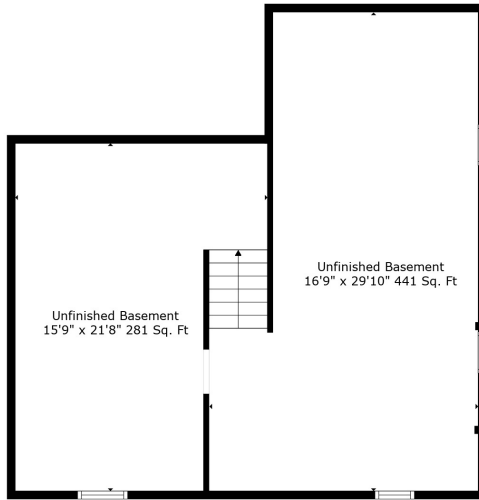

Floor 2

Floor 3

Floor 1

Total scanned area: 2650 sq. ft

Total scanned area: 2650 sq. ft

Measurements Are Calculated By Cubicasa Technology. Deemed Highly Reliable But Not Guaranteed.

Total scanned area: 2650 sq. ft

Measurements Are Calculated By Cubicasa Technology. Deemed Highly Reliable But Not Guaranteed.

Total scanned area: 2650 sq. ft

Measurements Are Calculated By Cubicasa Technology. Deemed Highly Reliable But Not Guaranteed.