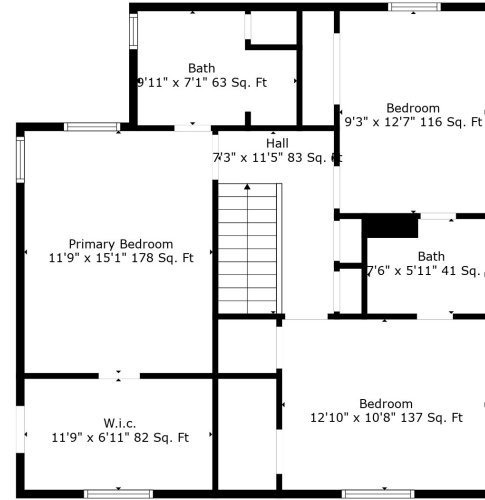

Floor 2

Floor 3

Floor 1

Total scanned area: 2650 sq. ft

Total scanned area: 2650 sq. ft

Measurements Are Calculated By Cubicasa Technology. Deemed Highly Reliable But Not Guaranteed.

Total scanned area: 2650 sq. ft

Measurements Are Calculated By Cubicasa Technology. Deemed Highly Reliable But Not Guaranteed.

Total scanned area: 2650 sq. ft

Measurements Are Calculated By Cubicasa Technology. Deemed Highly Reliable But Not Guaranteed.