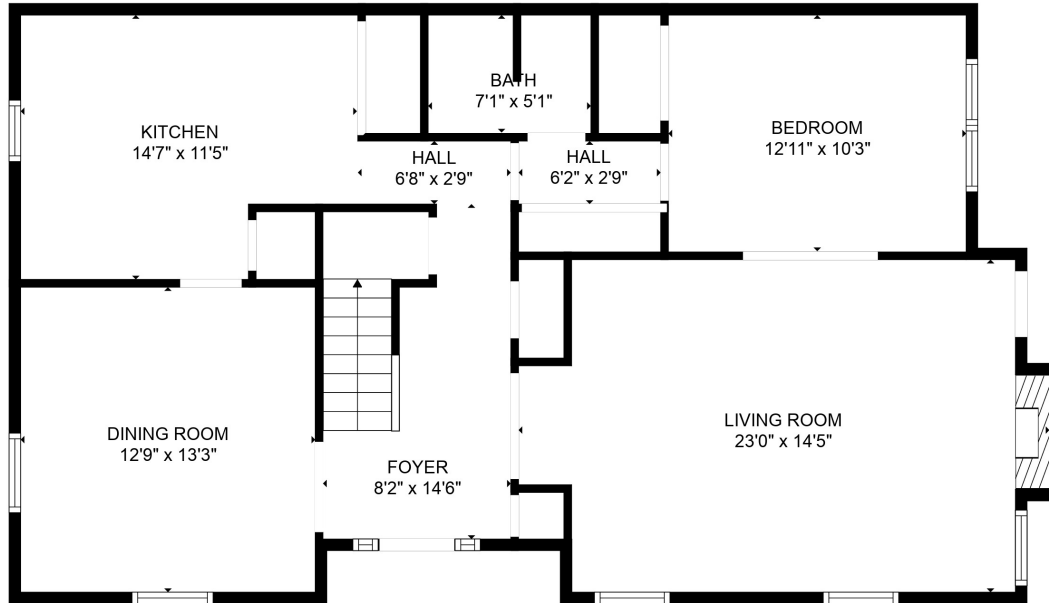

FLOOR 2

FLOOR 1

Total scanned area: 1742 sq. ft

SIZES AND DIMENSIONS ARE APPROXIMATE. ACTUAL MAY VARY.

Total scanned area: 1742 sq. ft

SIZES AND DIMENSIONS ARE APPROXIMATE. ACTUAL MAY VARY.

Total scanned area: 1742 sq. ft

SIZES AND DIMENSIONS ARE APPROXIMATE. ACTUAL MAY VARY.