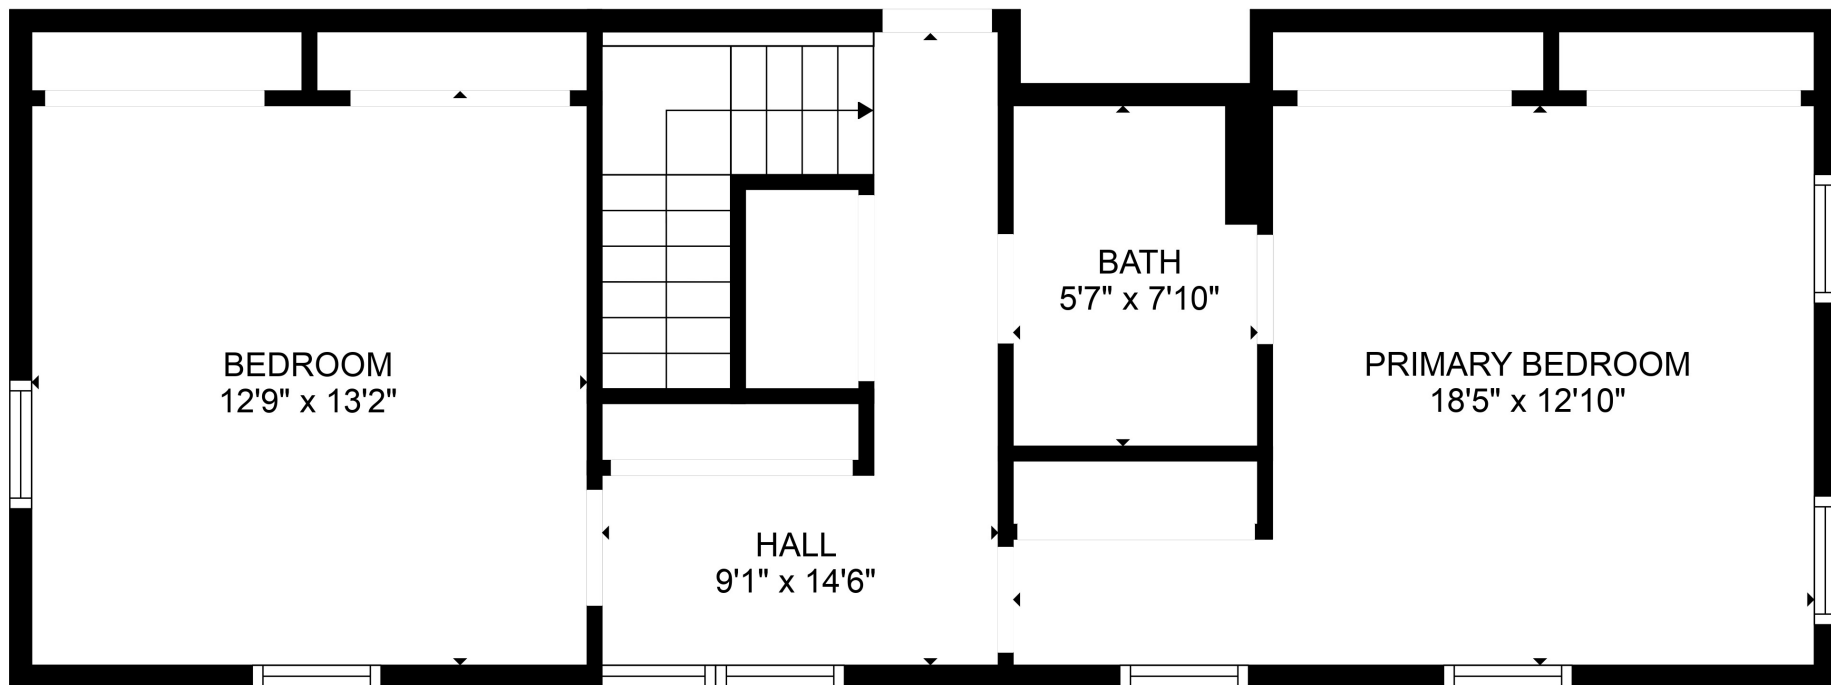

FLOOR 2

FLOOR 1

Total scanned area: 1742 sq. ft

SIZES AND DIMENSIONS ARE APPROXIMATE. ACTUAL MAY VARY.

Total scanned area: 1742 sq. ft

SIZES AND DIMENSIONS ARE APPROXIMATE. ACTUAL MAY VARY.

Total scanned area: 1742 sq. ft

SIZES AND DIMENSIONS ARE APPROXIMATE. ACTUAL MAY VARY.