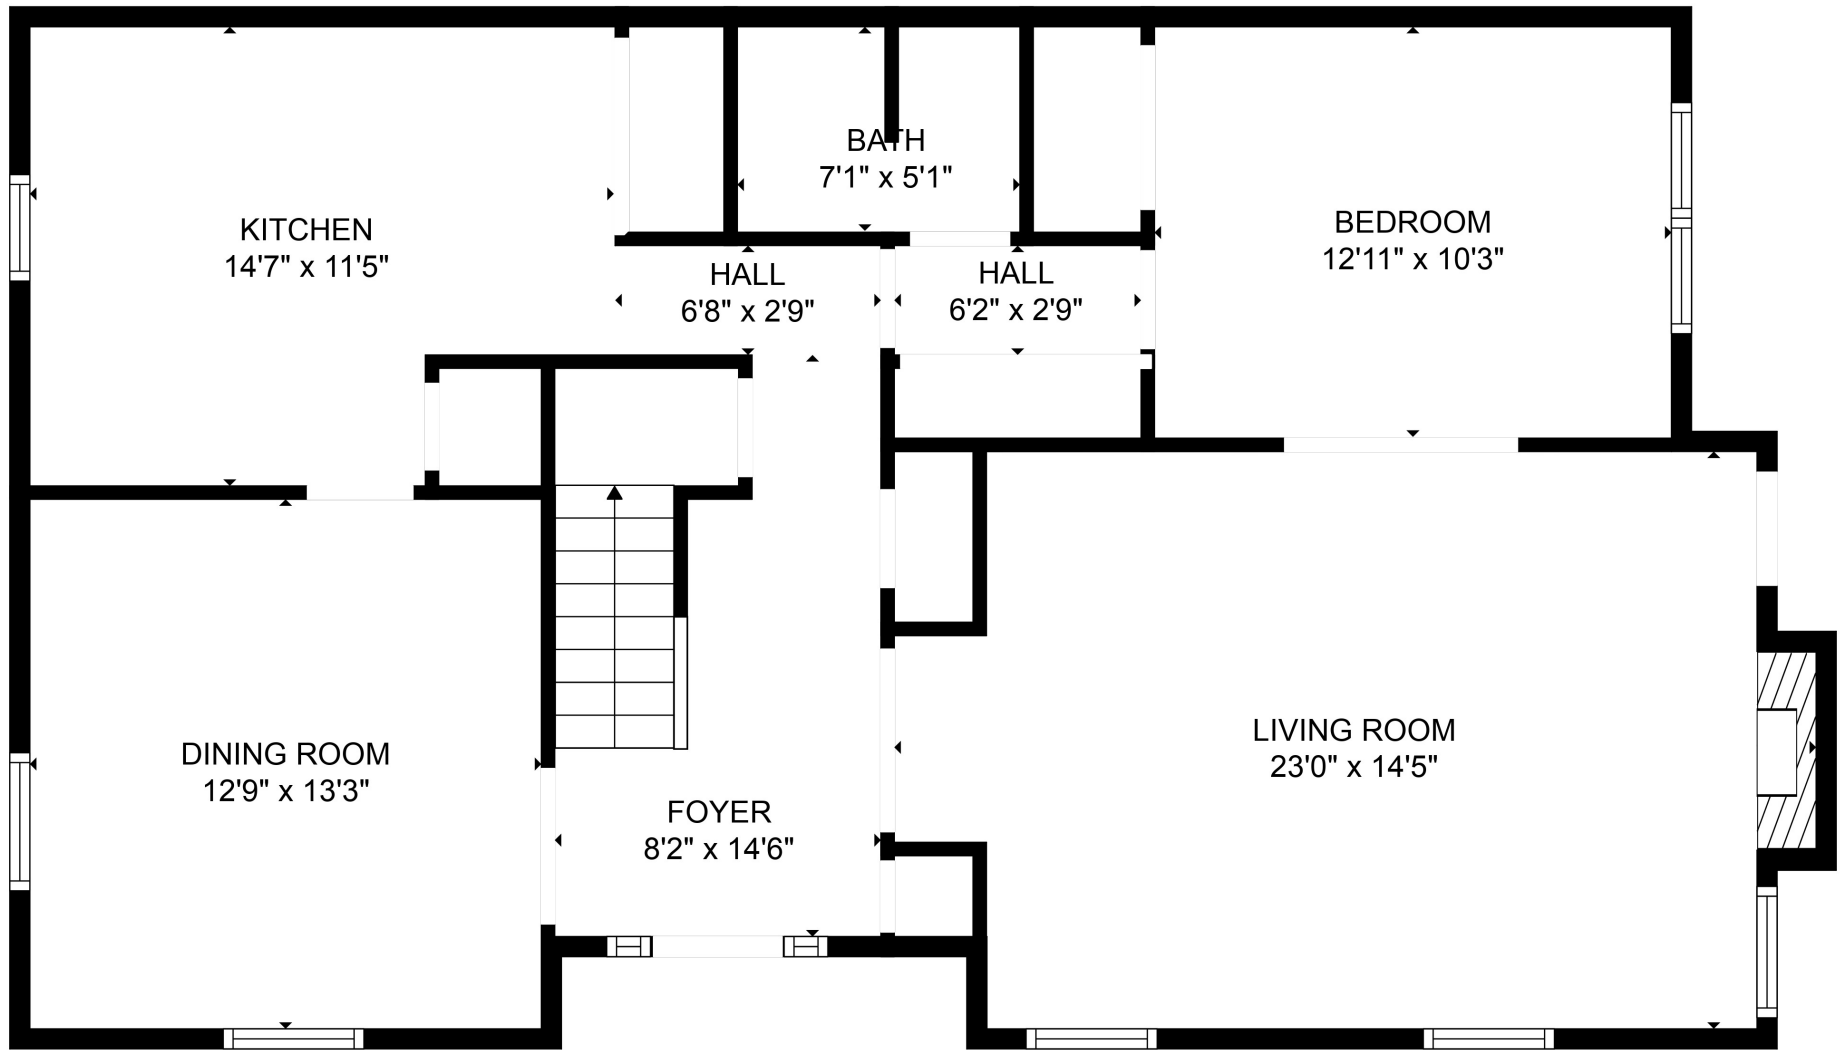

FLOOR 2

FLOOR 1

Total scanned area: 1742 sq. ft

SIZES AND DIMENSIONS ARE APPROXIMATE. ACTUAL MAY VARY.

Total scanned area: 1742 sq. ft

SIZES AND DIMENSIONS ARE APPROXIMATE. ACTUAL MAY VARY.

Total scanned area: 1742 sq. ft

SIZES AND DIMENSIONS ARE APPROXIMATE. ACTUAL MAY VARY.