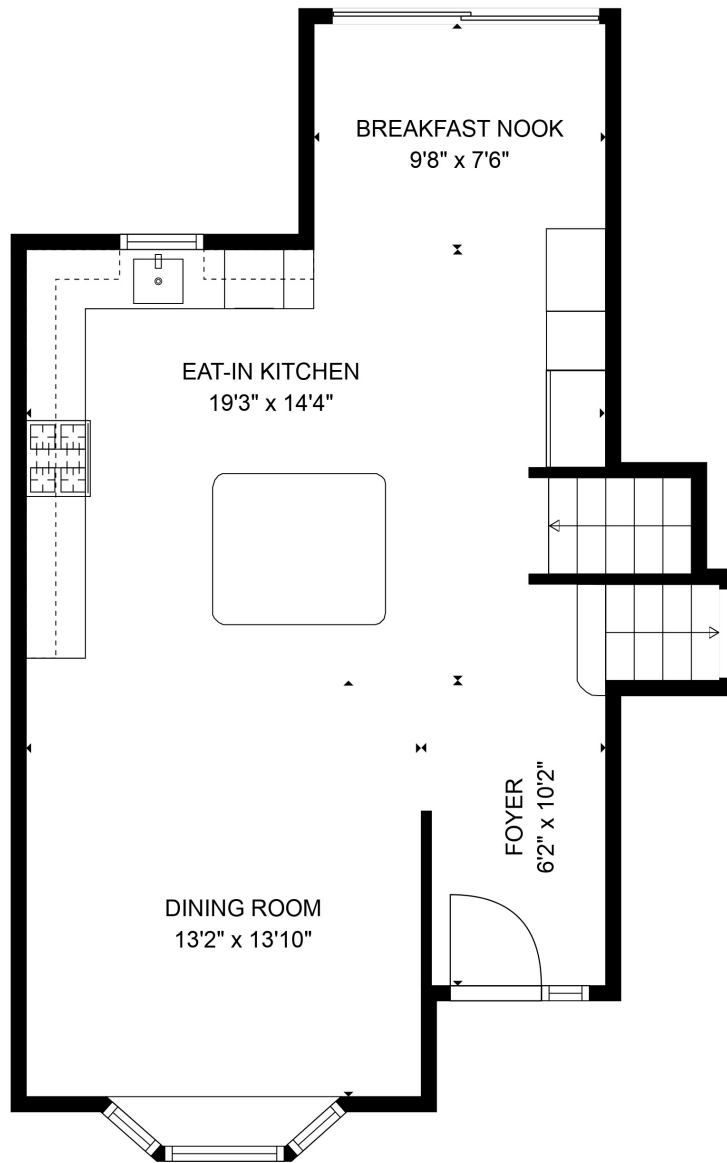

FLOOR 2

FLOOR 4

FLOOR 1

FLOOR 3

Total scanned area: 2566 sq. ft

SIZES AND DIMENSIONS ARE ESTIMATED

Total scanned area: 2566 sq. ft

SIZES AND DIMENSIONS ARE ESTIMATED

LIVING ROOM
22'11" x 23'11"

BATH
8'0" x 3'6"

Total scanned area: 2566 sq. ft

SIZES AND DIMENSIONS ARE ESTIMATED