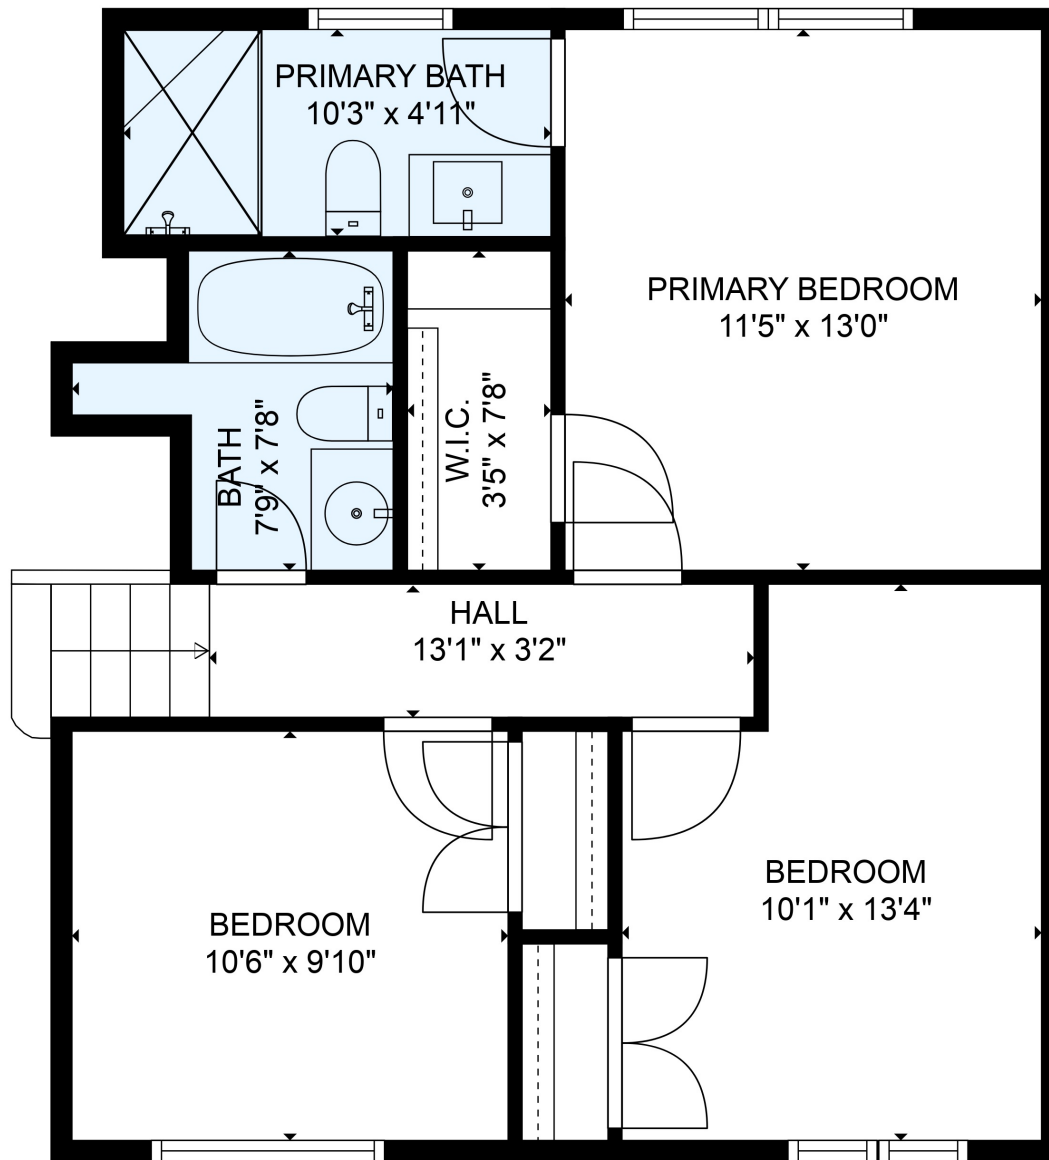

FLOOR 2

FLOOR 4

FLOOR 1

FLOOR 3

Total scanned area: 2566 sq. ft

SIZES AND DIMENSIONS ARE ESTIMATED

Total scanned area: 2566 sq. ft

SIZES AND DIMENSIONS ARE ESTIMATED

LIVING ROOM
22'11" x 23'11"

BATH
8'0" x 3'6"

Total scanned area: 2566 sq. ft

SIZES AND DIMENSIONS ARE ESTIMATED