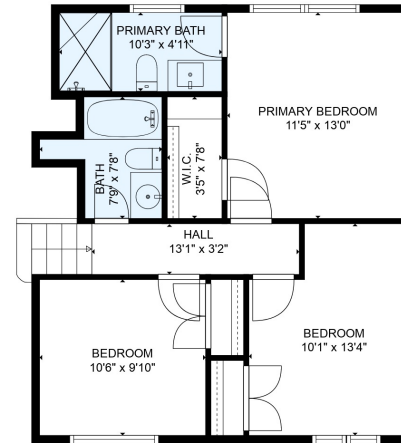

FLOOR 2

FLOOR 4

FLOOR 1

FLOOR 3

Total scanned area: 2566 sq. ft

SIZES AND DIMENSIONS ARE ESTIMATED

Total scanned area: 2566 sq. ft

SIZES AND DIMENSIONS ARE ESTIMATED

LIVING ROOM
22'11" x 23'11"

BATH
8'0" x 3'6"

Total scanned area: 2566 sq. ft

SIZES AND DIMENSIONS ARE ESTIMATED