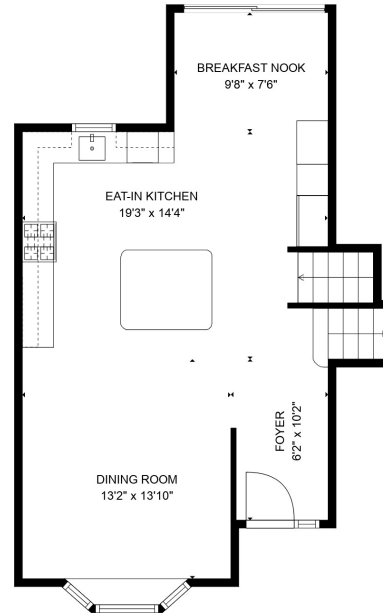

FLOOR 2

FLOOR 4

FLOOR 1

FLOOR 3

Total scanned area: 2566 sq. ft

SIZES AND DIMENSIONS ARE ESTIMATED

Total scanned area: 2566 sq. ft

SIZES AND DIMENSIONS ARE ESTIMATED

LIVING ROOM
22'11" x 23'11"

BATH
8'0" x 3'6"

Total scanned area: 2566 sq. ft

SIZES AND DIMENSIONS ARE ESTIMATED