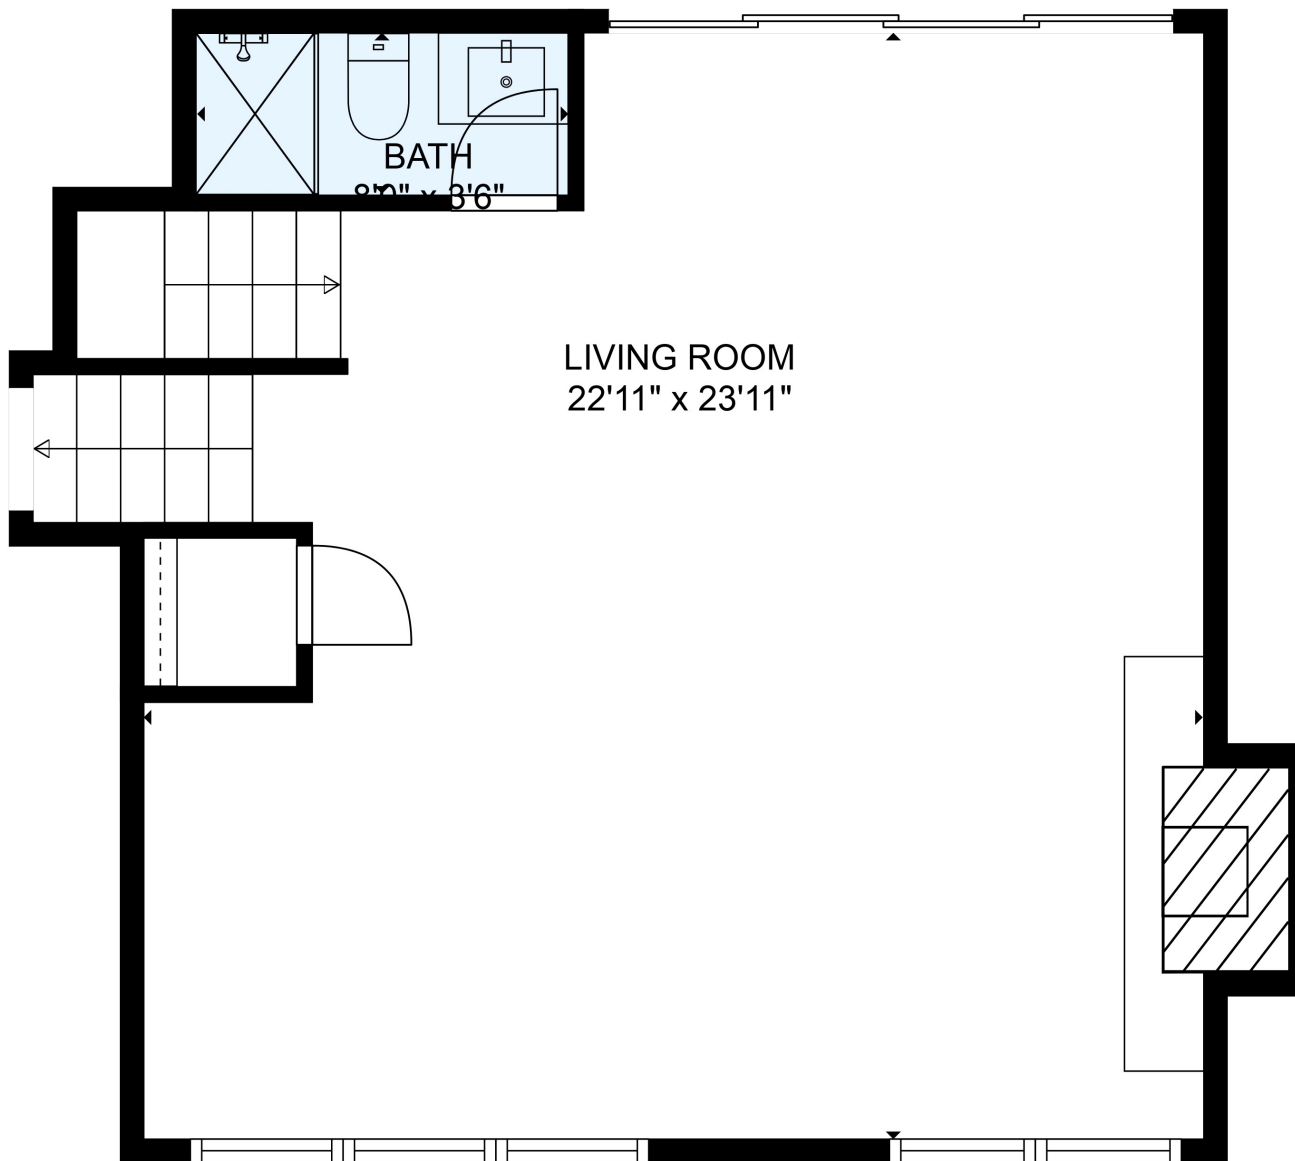

FLOOR 2

FLOOR 4

FLOOR 1

FLOOR 3

Total scanned area: 2566 sq. ft

SIZES AND DIMENSIONS ARE ESTIMATED

Total scanned area: 2566 sq. ft

SIZES AND DIMENSIONS ARE ESTIMATED

LIVING ROOM
22'11" x 23'11"

BATH
8'0" x 3'6"

Total scanned area: 2566 sq. ft

SIZES AND DIMENSIONS ARE ESTIMATED