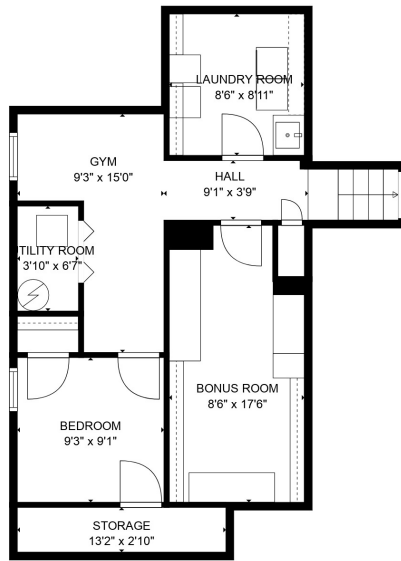

FLOOR 2

FLOOR 4

FLOOR 1

FLOOR 3

Total scanned area: 2566 sq. ft

SIZES AND DIMENSIONS ARE ESTIMATED

Total scanned area: 2566 sq. ft

SIZES AND DIMENSIONS ARE ESTIMATED

LIVING ROOM
22'11" x 23'11"

BATH
8'0" x 3'6"

Total scanned area: 2566 sq. ft

SIZES AND DIMENSIONS ARE ESTIMATED