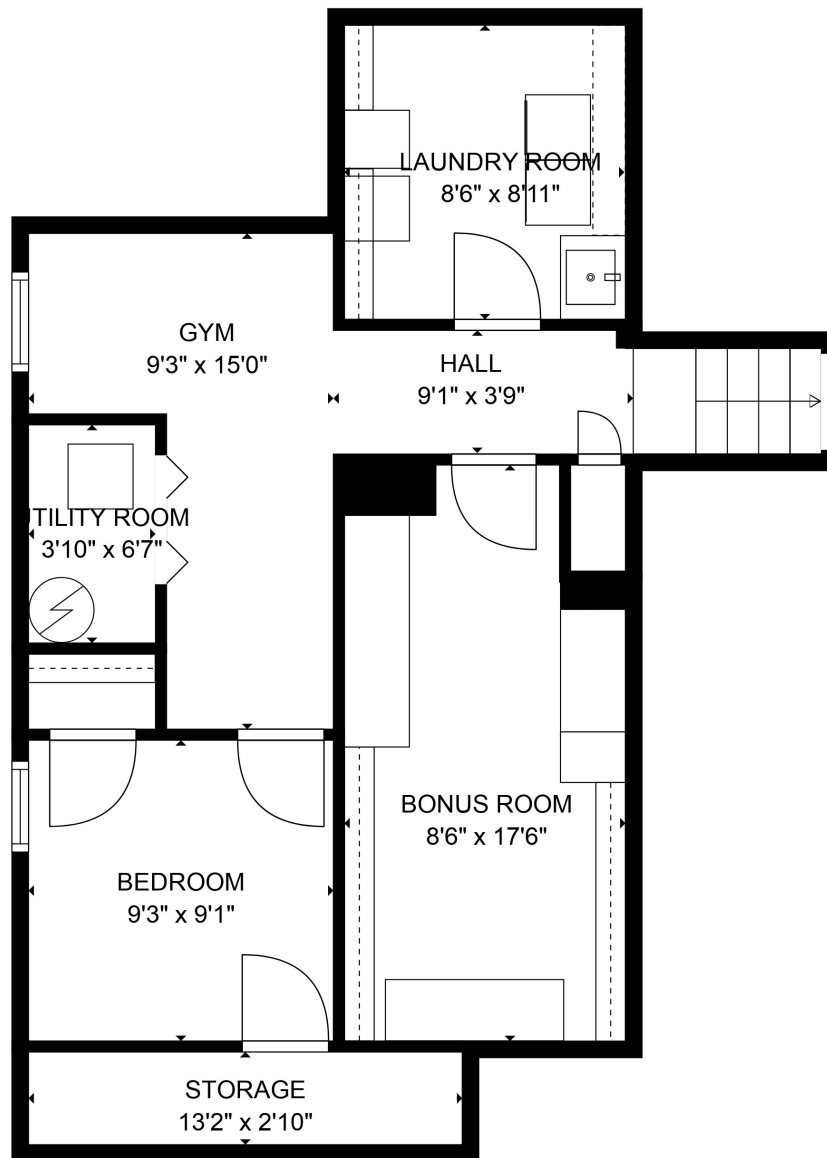

FLOOR 2

FLOOR 4

FLOOR 1

FLOOR 3

Total scanned area: 2566 sq. ft

SIZES AND DIMENSIONS ARE ESTIMATED

Total scanned area: 2566 sq. ft

SIZES AND DIMENSIONS ARE ESTIMATED

LIVING ROOM
22'11" x 23'11"

BATH
8'0" x 3'6"

Total scanned area: 2566 sq. ft

SIZES AND DIMENSIONS ARE ESTIMATED