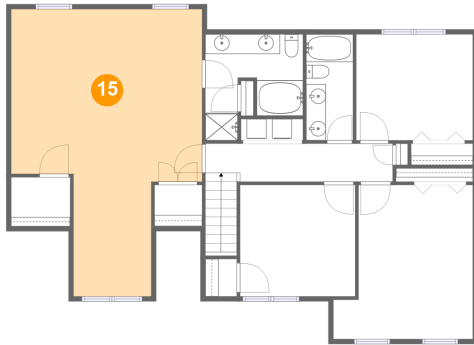

1849 Sheffield Lane, Geneva, Kane County, Illinois,
United States, 60134

15 Floor 3 - Bedroom

Dimensions: 19'5" x 29'2"
Area: 427 sq. ft
Counted as living area: Yes

Heated: Yes
Finished: Yes
Enclosed: Yes
Contiguous: Yes
Permitted: Yes
Wet space: No
Addition: No
Conversion: No