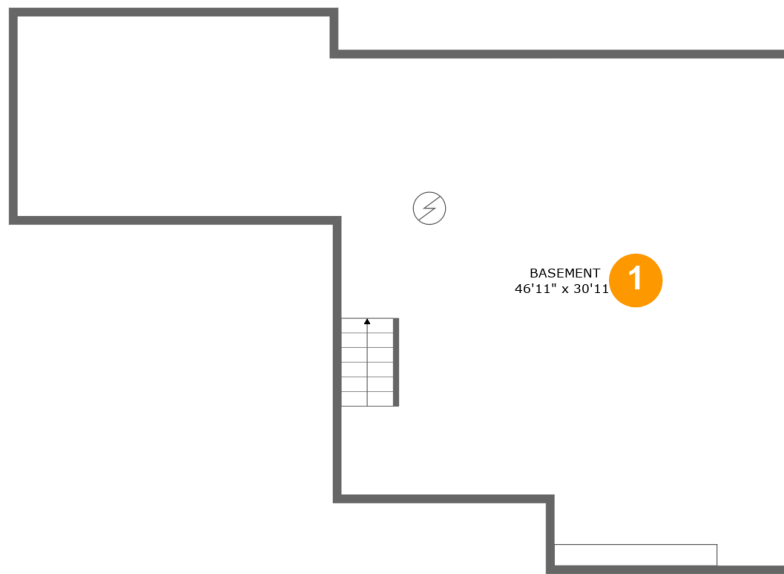

## Room dimensions

Floor 1

Total sqft: 1105 Living area: 1105

#		Dimensions	sqft	Counted as living area
1	Basement	46'11" x 30'11"	1023 sq. ft	Yes