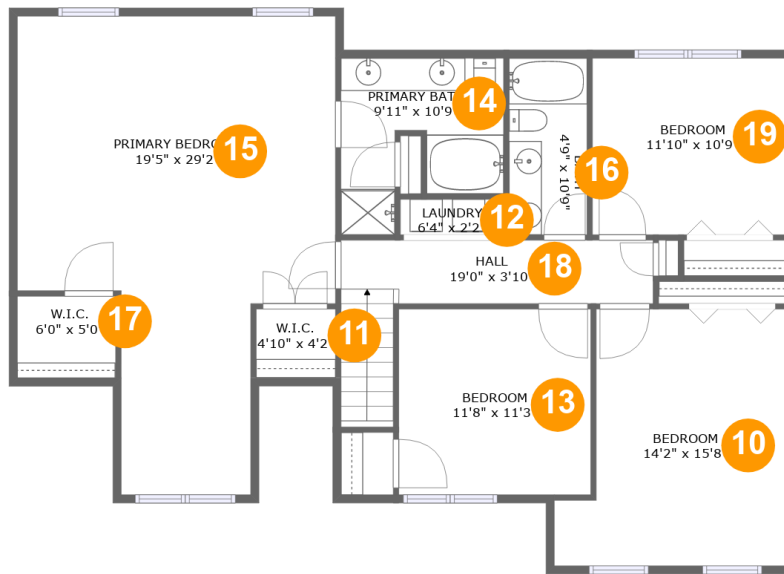

1849 Sheffield Lane, Geneva, Kane County, Illinois, United States, 60134

Room dimensions

Floor 3

Total sqft: 1363

Living area: 1363

#		Dimensions	sqft	Counted as living area
10	Bedroom	14'2" x 15'8"	192 sq. ft	Yes
11	Cl	4'10" x 4'2"	20 sq. ft	Yes
12	Utility	6'4" x 2'2"	14 sq. ft	Yes
13	Bedroom	11'8" x 11'3"	132 sq. ft	Yes
14	Bath	9'11" x 10'9"	83 sq. ft	Yes
15	Bedroom	19'5" x 29'2"	427 sq. ft	Yes
16	Bath	4'9" x 10'9"	51 sq. ft	Yes
17	Cl	6'0" x 5'0"	30 sq. ft	Yes
18	Hall	19'0" x 3'10"	97 sq. ft	Yes
19	Bedroom	11'10" x 10'9"	127 sq. ft	Yes