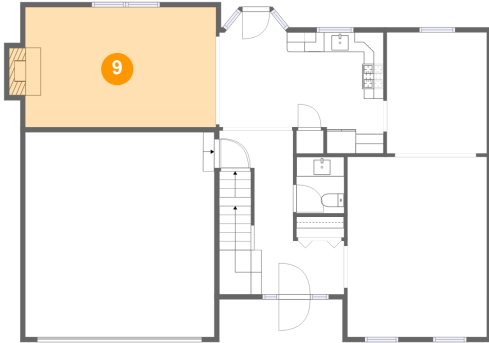

**1849 Sheffield Lane, Geneva, Kane County, Illinois,
United States, 60134**

9 Floor 2 - Family Room

Dimensions: 19'4" x 12'2"
Area: 244 sq. ft
Counted as living area: Yes

Heated: Yes
Finished: Yes
Enclosed: Yes
Contiguous: Yes
Permitted: Yes
Wet space: No
Addition: No
Conversion: No