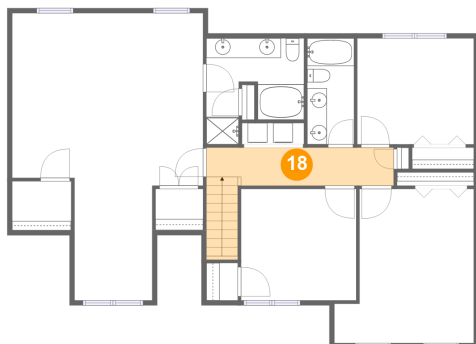

**1849 Sheffield Lane, Geneva, Kane County, Illinois,
United States, 60134**

18 Floor 3 - Hall

Dimensions: 19'0" x 3'10"
Area: 97 sq. ft
Counted as living area: Yes

Heated: Yes
Finished: Yes
Enclosed: Yes
Contiguous: Yes
Permitted: Yes
Wet space: No
Addition: No
Conversion: No