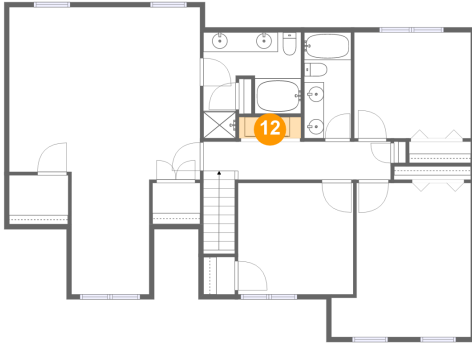

1849 Sheffield Lane, Geneva, Kane County, Illinois,
United States, 60134

12 Floor 3 - Utility

Dimensions: 6'4" x 2'2"
Area: 14 sq. ft
Counted as living area: Yes

Heated: Yes
Finished: Yes
Enclosed: Yes
Contiguous: Yes
Permitted: Yes
Wet space: No
Addition: No
Conversion: No