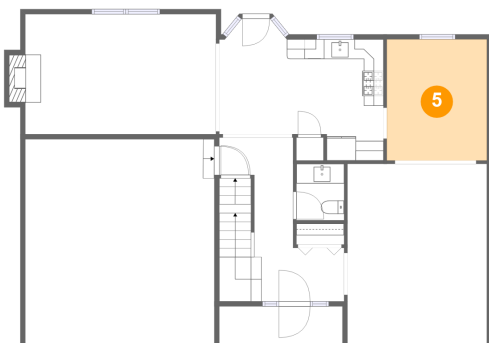

5 Floor 2 - Dining Room

Dimensions: 10'2" x 12'4"
Area: 125 sq. ft
Counted as living area: Yes

Heated: Yes
Finished: Yes
Enclosed: Yes
Contiguous: Yes
Permitted: Yes
Wet space: No
Addition: No
Conversion: No