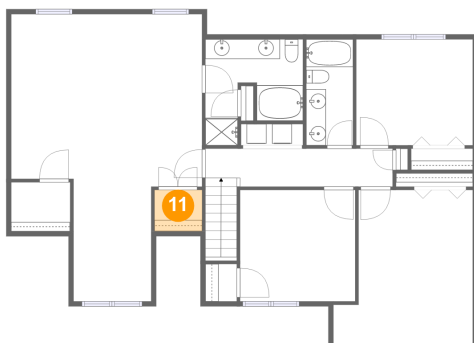

11 Floor 3 - Cl

Dimensions: 4'10" x 4'2"
Area: 20 sq. ft
Counted as living area: Yes

Heated: Yes
Finished: Yes
Enclosed: Yes
Contiguous: Yes
Permitted: Yes
Wet space: No
Addition: No
Conversion: No