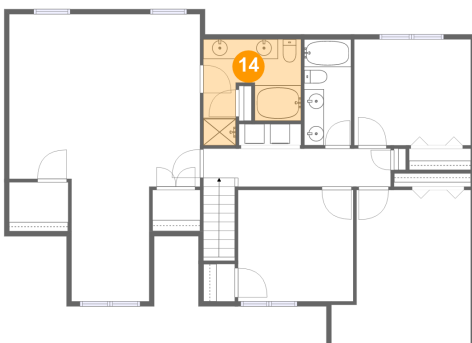

14 Floor 3 - Bath

Dimensions: 9'11" x 10'9"
Area: 83 sq. ft
Counted as living area: Yes

Heated: Yes
Finished: Yes
Enclosed: Yes
Contiguous: Yes
Permitted: Yes
Wet space: Yes
Addition: No
Conversion: No