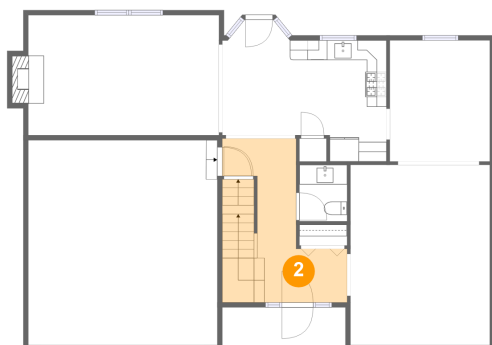

2 Floor 2 - Entry

Dimensions: 8'5" x 16'8"
Area: 150 sq. ft
Counted as living area: Yes

Heated: Yes
Finished: Yes
Enclosed: Yes
Contiguous: Yes
Permitted: Yes
Wet space: No
Addition: No
Conversion: No