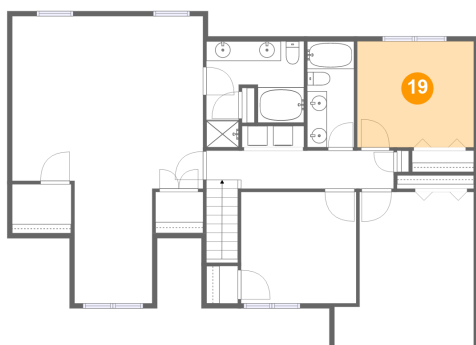

19 Floor 3 - Bedroom

Dimensions: 11'10" x 10'9"
Area: 127 sq. ft
Counted as living area: Yes

Heated: Yes
Finished: Yes
Enclosed: Yes
Contiguous: Yes
Permitted: Yes
Wet space: No
Addition: No
Conversion: No