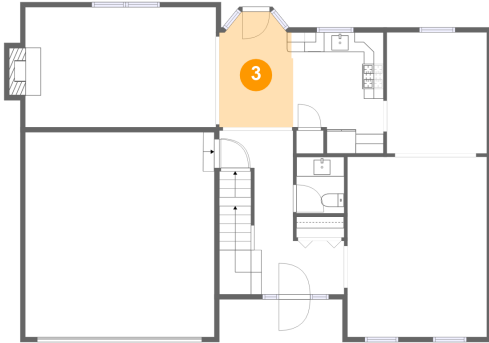

## 2 Floor 2 - Entry

**Dimensions:** 8'5" x 16'8"  
**Area:** 150 sq. ft  
**Counted as living area:** Yes

**Heated:** Yes  
**Finished:** Yes  
**Enclosed:** Yes  
**Contiguous:** Yes  
**Permitted:** Yes  
**Wet space:** No  
**Addition:** No  
**Conversion:** No

### 3 Floor 2 - Nook

Dimensions: 7'6" x 11'9"  
Area: 81 sq. ft  
Counted as living area: Yes

Heated: Yes  
Finished: Yes  
Enclosed: Yes  
Contiguous: Yes  
Permitted: Yes  
Wet space: No  
Addition: No  
Conversion: No