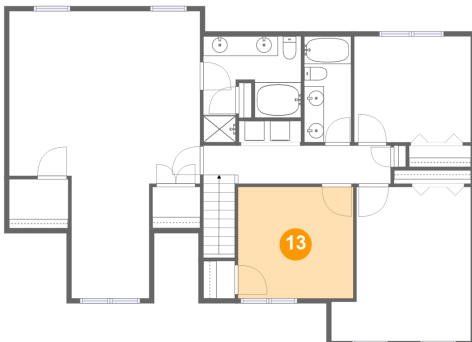

13 Floor 3 - Bedroom

Dimensions: 11'8" x 11'3"
Area: 132 sq. ft
Counted as living area: Yes

Heated: Yes
Finished: Yes
Enclosed: Yes
Contiguous: Yes
Permitted: Yes
Wet space: No
Addition: No
Conversion: No