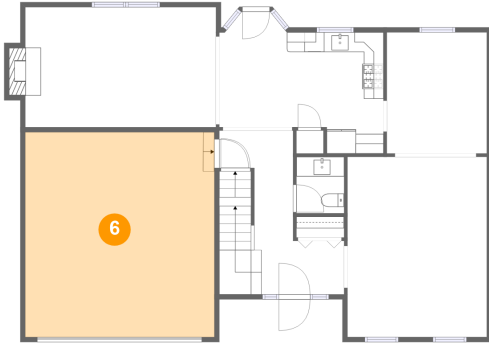

### 5 Floor 2 - Dining Room

Dimensions: 10'2" x 12'4"  
Area: 125 sq. ft  
Counted as living area: Yes

Heated: Yes  
Finished: Yes  
Enclosed: Yes  
Contiguous: Yes  
Permitted: Yes  
Wet space: No  
Addition: No  
Conversion: No

**1849 Sheffield Lane, Geneva, Kane County, Illinois,  
United States, 60134**

**6 Floor 2 - Garage**

**Dimensions: 19'3" x 20'10"**  
**Area: 400 sq. ft**  
**Counted as living area: No**

**Heated: No**  
**Finished: No**  
**Enclosed: Yes**  
**Contiguous: Yes**  
**Permitted: Yes**  
**Wet space: No**  
**Addition: No**  
**Conversion: No**