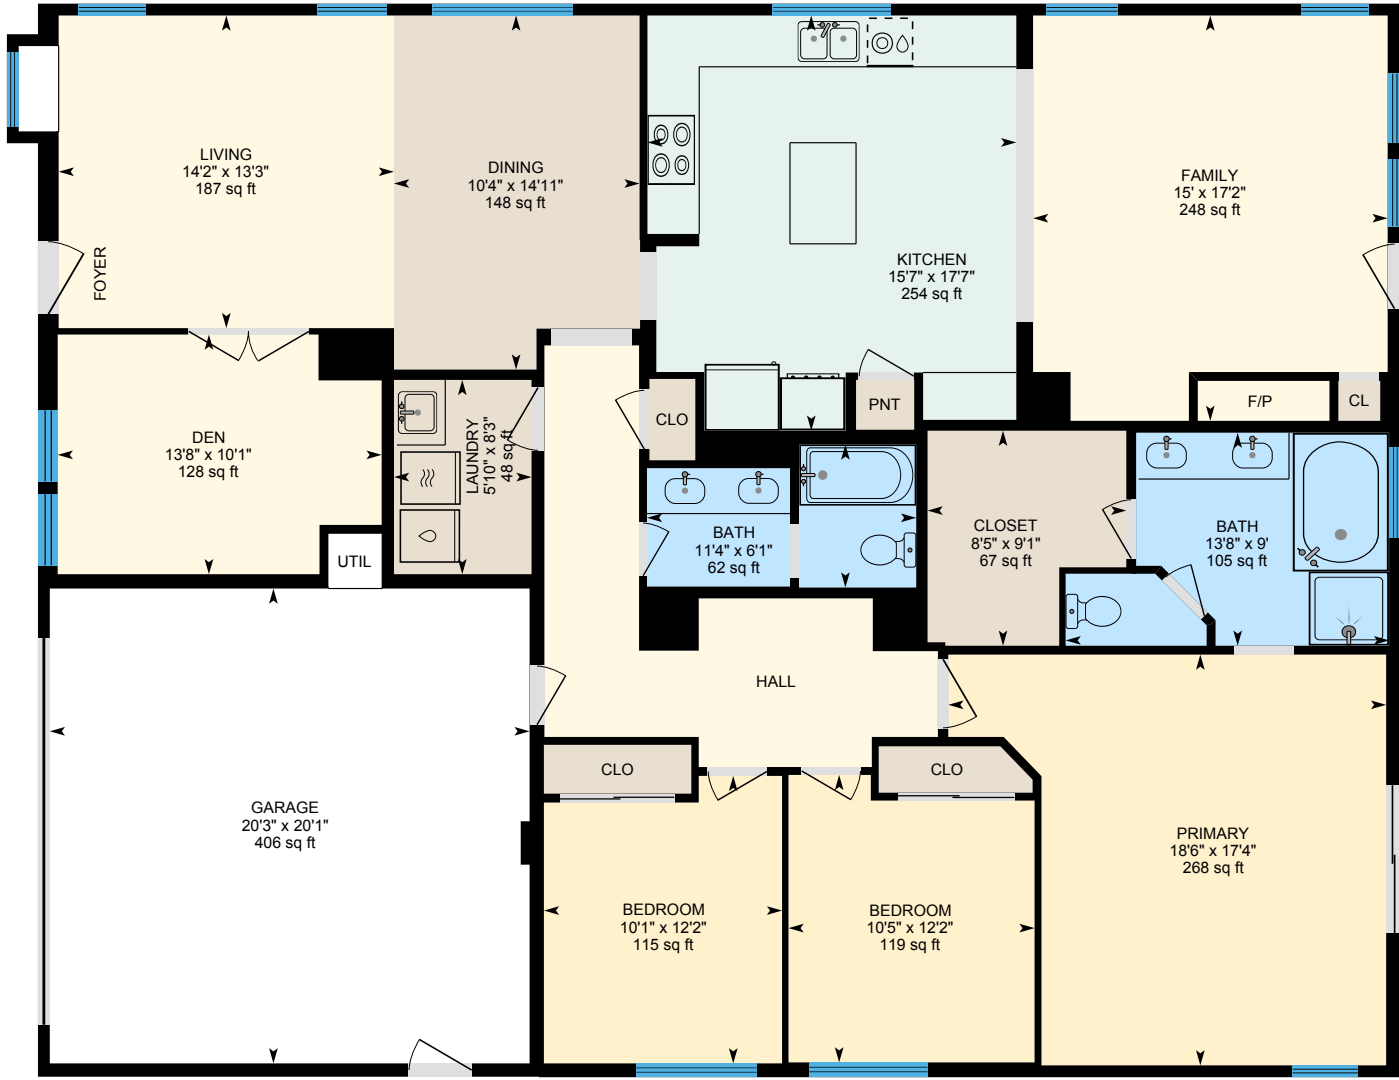

1031 Tulloch Dr, Tracy, CA

Main Floor Finished Area 2163.03 sq ft
Unfinished Area 431.88 sq ft

PREPARED: 2024/05/25

White regions are excluded from total floor area in iGUIDE floor plans. All room dimensions and floor areas must be considered approximate and are subject to independent verification.