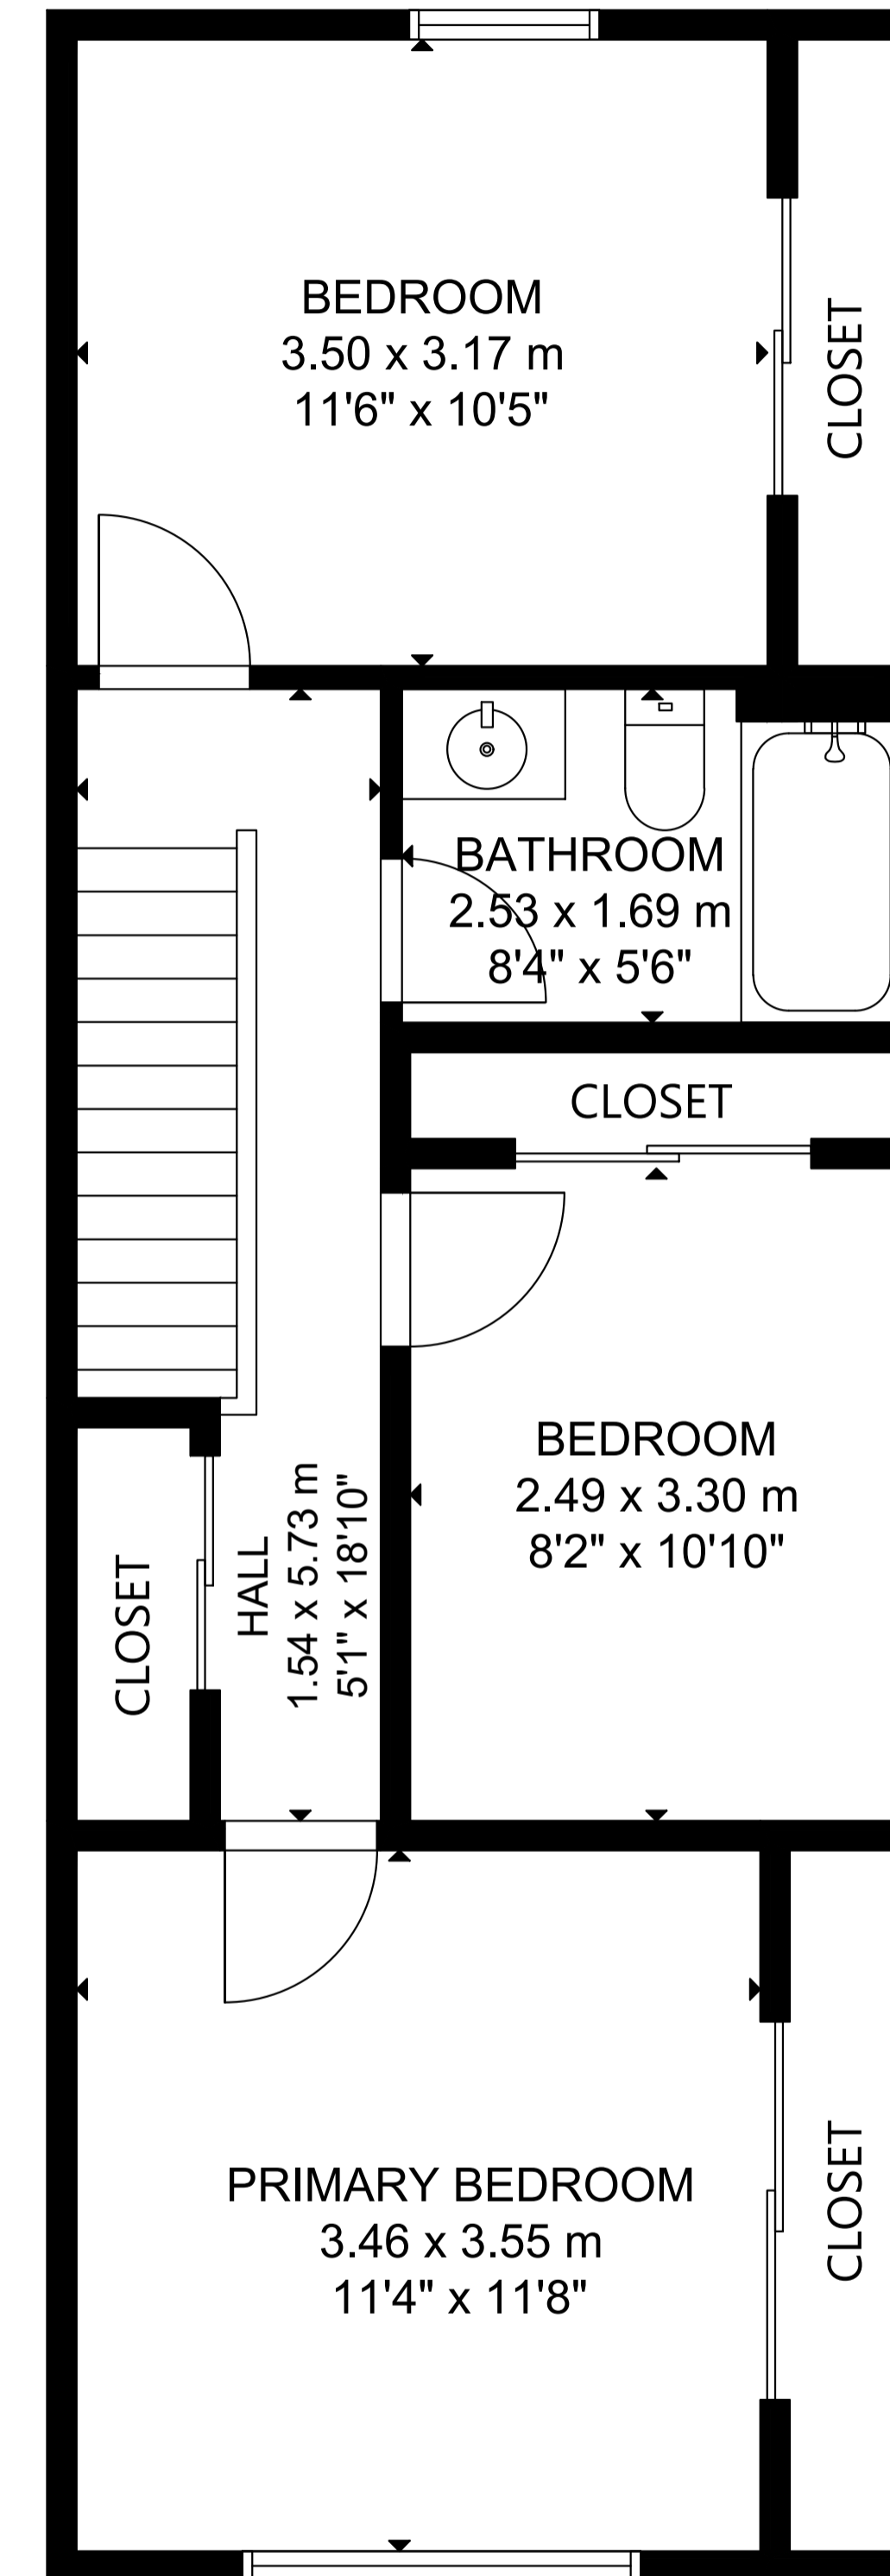

60 Lamb Avenue

LOWER LEVEL

MAIN FLOOR

SECOND FLOOR

GROSS INTERNAL AREA
 LOWER LEVEL: 490 sq ft/ 45 m², MAIN FLOOR: 549 sq ft/ 51 m²
 SECOND FLOOR: 572 sq ft/ 53 m²
 TOTAL: 1,611 sq ft/ 149 m²
 SIZE AND DIMENSIONS ARE APPROXIMATE, ACTUAL MAY VARY.