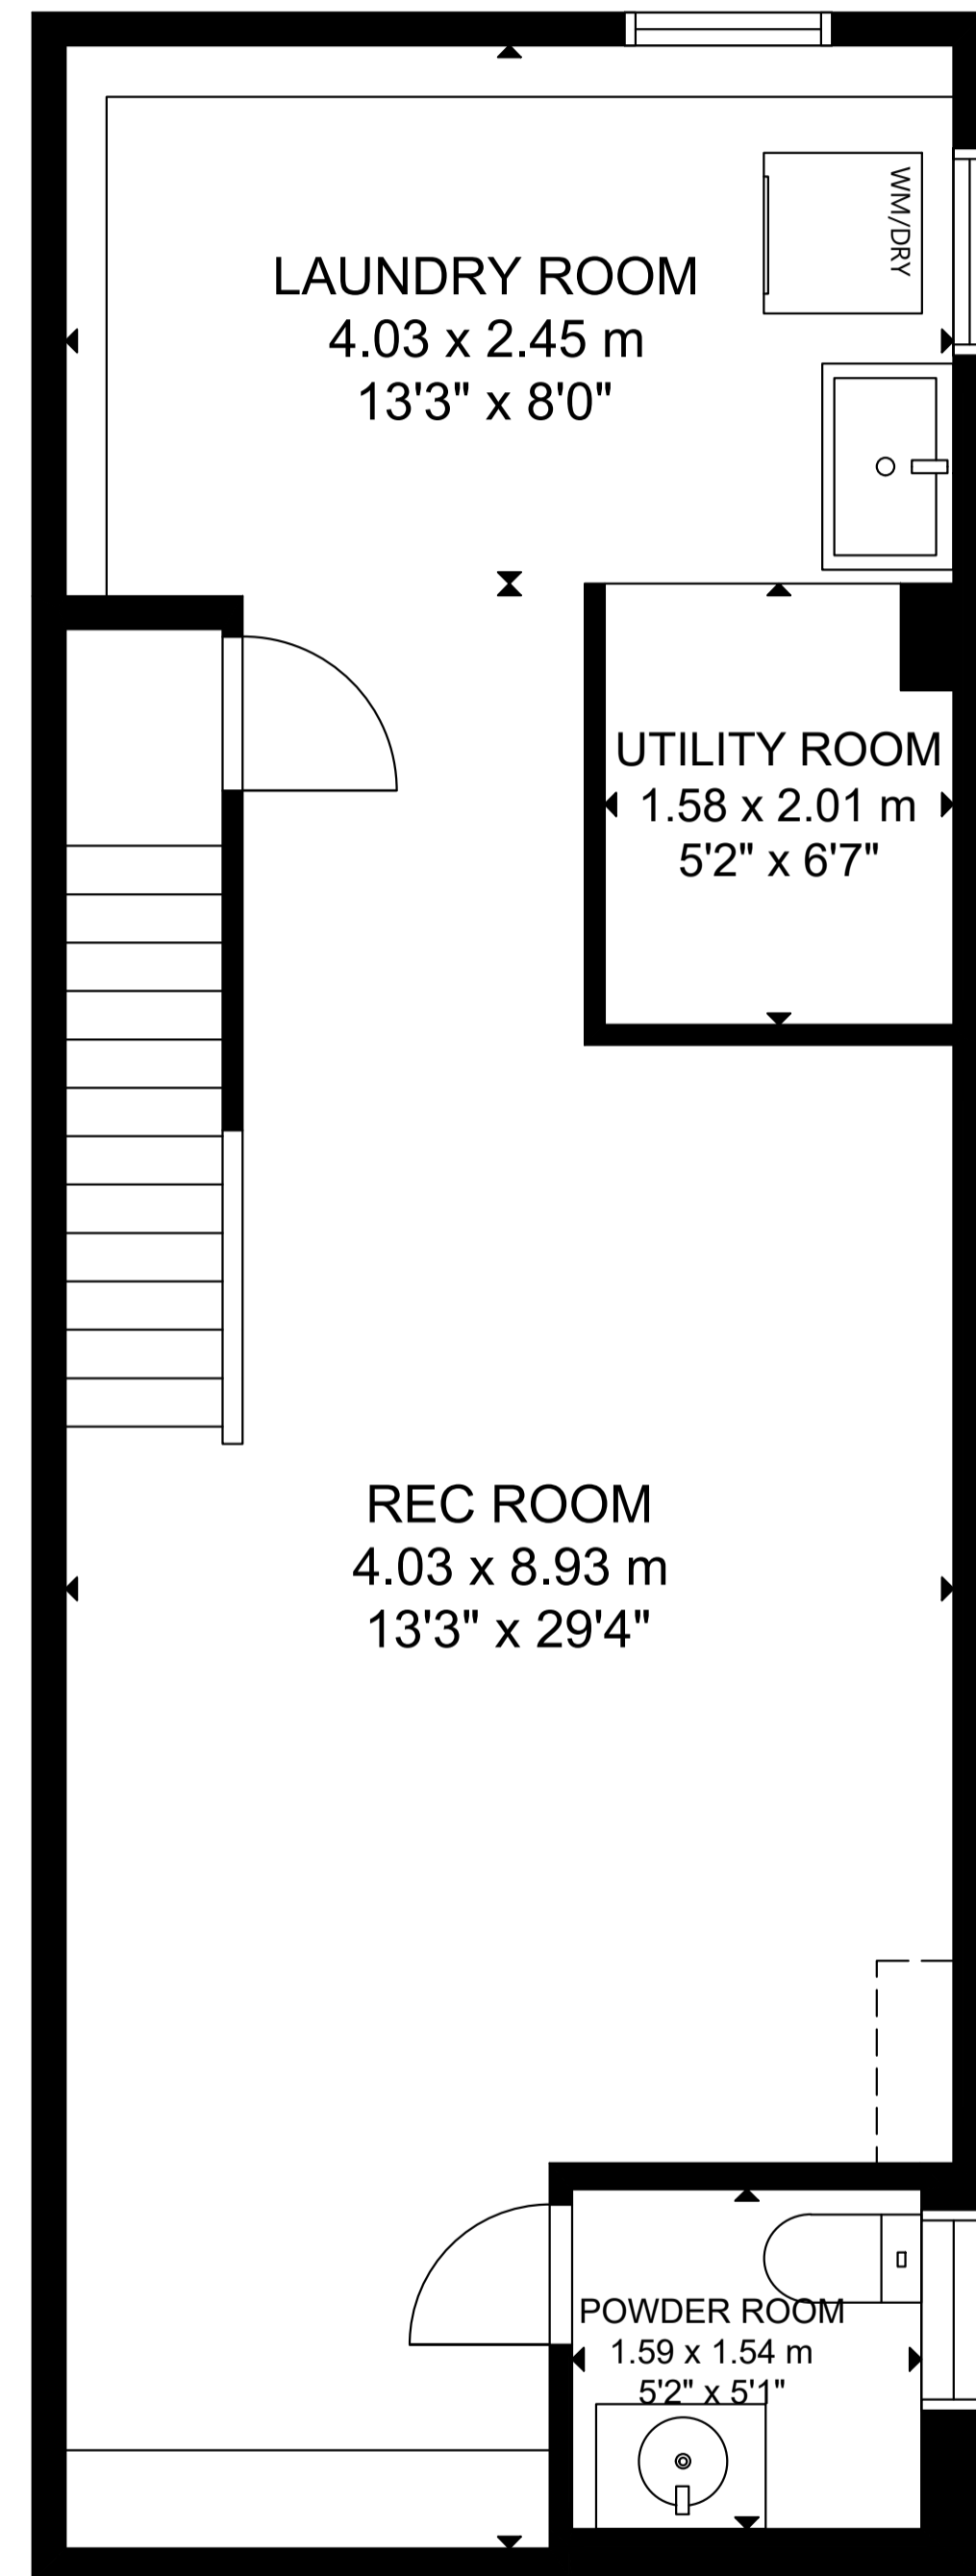

60 Lamb Avenue

LOWER LEVEL

MAIN FLOOR

SECOND FLOOR

GROSS INTERNAL AREA
 LOWER LEVEL: 490 sq ft/ 45 m², MAIN FLOOR: 549 sq ft/ 51 m²
 SECOND FLOOR: 572 sq ft/ 53 m²
 TOTAL: 1,611 sq ft/ 149 m²
 SIZE AND DIMENSIONS ARE APPROXIMATE, ACTUAL MAY VARY.