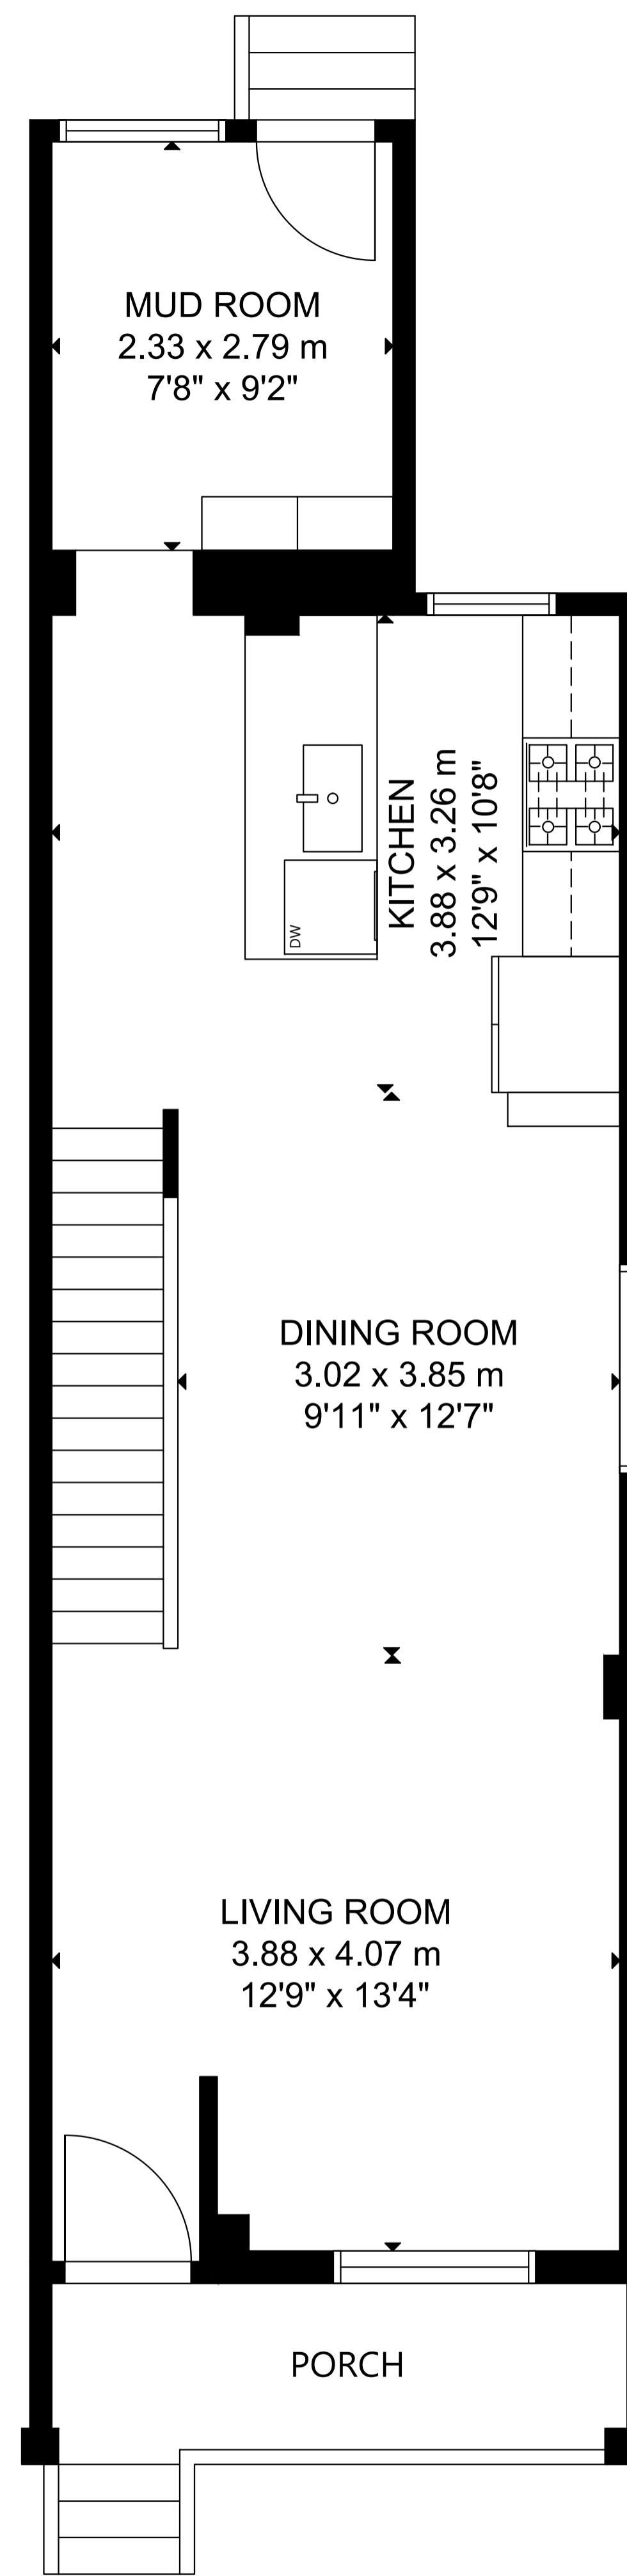

60 Lamb Avenue

LOWER LEVEL

MAIN FLOOR

SECOND FLOOR

GROSS INTERNAL AREA
 LOWER LEVEL: 490 sq ft/ 45 m², MAIN FLOOR: 549 sq ft/ 51 m²
 SECOND FLOOR: 572 sq ft/ 53 m²
 TOTAL: 1,611 sq ft/ 149 m²
 SIZE AND DIMENSIONS ARE APPROXIMATE, ACTUAL MAY VARY.