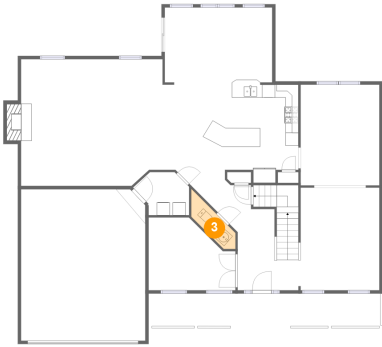

611 Maddex Farm Drive, Shepherdstown, Jefferson County, West Virginia, United States,

3 Floor 2 - Wc

Dimensions: 4'3" x 4'2"
Area: 27 sq. ft
Counted as Living Area:
Yes

Heated: Yes
Finished: Yes
Enclosed: Yes
Contiguous:
Yes
Permitted: Yes
Wet Space: Yes
Addition: No
Conversion: No