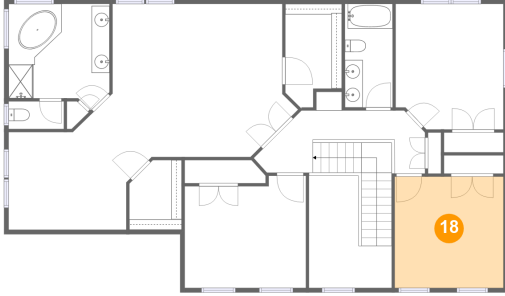

611 Maddex Farm Drive, Shepherdstown, Jefferson County, West Virginia, United States,

18 Floor 3 - Bedroom

Dimensions: 12'1" x 12'4"
Area: 149 sq. ft
Counted as Living Area:
Yes

Heated: Yes
Finished: Yes
Enclosed: Yes
Contiguous:
Yes
Permitted: Yes
Wet Space: No
Addition: No
Conversion: No