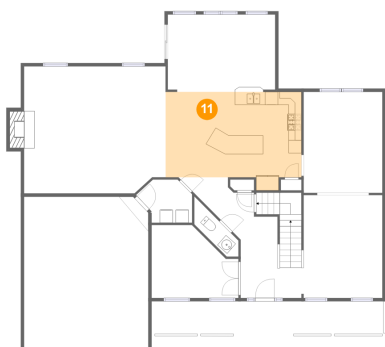

11 Floor 2 - Kitchen

Dimensions: 20'10" x 15'1"
Area: 280 sq. ft
Counted as Living Area:
Yes

Heated: Yes
Finished: Yes
Enclosed: Yes
Contiguous:
Yes
Permitted: Yes
Wet Space: No
Addition: No
Conversion: No