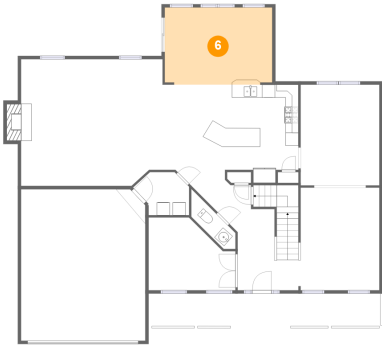

611 Maddex Farm Drive, Shepherdstown, Jefferson County, West Virginia, United States,

6 Floor 2 - Breakfast Nook

Dimensions: 16'6" x 11'10"
Area: 194 sq. ft
Counted as Living Area:
Yes

Heated: Yes
Finished: Yes
Enclosed: Yes
Contiguous:
Yes
Permitted: Yes
Wet Space: No
Addition: No
Conversion: No