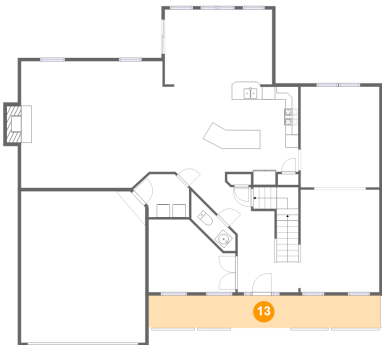

12 Floor 2 - Laundry

Dimensions: 8'7" x 6'7"
Area: 44 sq. ft
Counted as Living Area:
Yes

Heated: Yes
Finished: Yes
Enclosed: Yes
Contiguous:
Yes
Permitted: Yes
Wet Space: No
Addition: No
Conversion: No

13 Floor 2 - Porch