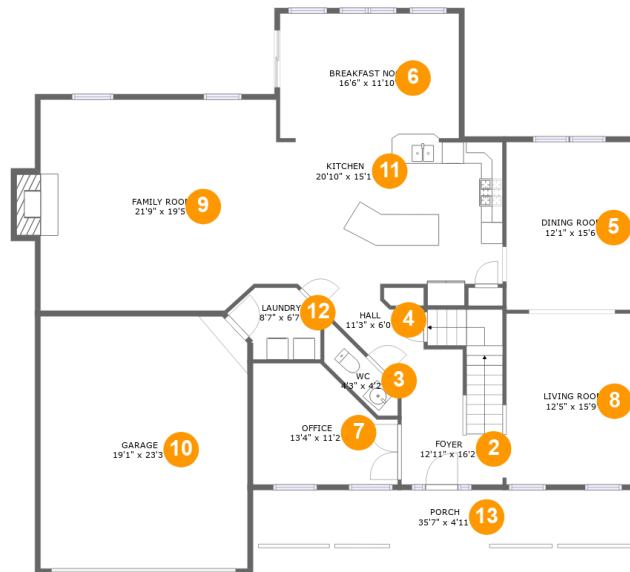

611 Maddex Farm Drive, Shepherdstown, Jefferson County, West Virginia, United States,

Room Dimensions

Floor 1

Total sqft: 1686

Living area: 1686

#	Room name	Dimensions	Area (sqft)	Counted as Living Area
1	Basement	54'1" x 41'3"	1587 sq. ft	Yes

611 Maddex Farm Drive, Shepherdstown, Jefferson County, West Virginia, United States,

Room Dimensions

Floor 2

Total sqft: 2465

Living area: 1808

#	Room name	Dimensions	Area (sqft)	Counted as Living Area
2	Foyer	12'11" x 16'2"	146 sq. ft	Yes
3	Wc	4'3" x 4'2"	27 sq. ft	Yes
4	Hall	11'3" x 6'0"	43 sq. ft	Yes
5	Dining Room	12'1" x 15'6"	187 sq. ft	Yes
6	Breakfast Nook	16'6" x 11'10"	194 sq. ft	Yes
7	Office	13'4" x 11'2"	126 sq. ft	Yes
8	Living Room	12'5" x 15'9"	193 sq. ft	Yes
9	Family Room	21'9" x 19'5"	427 sq. ft	Yes
10	Garage	19'1" x 23'3"	441 sq. ft	No
11	Kitchen	20'10" x 15'1"	280 sq. ft	Yes
12	Laundry	8'7" x 6'7"	44 sq. ft	Yes