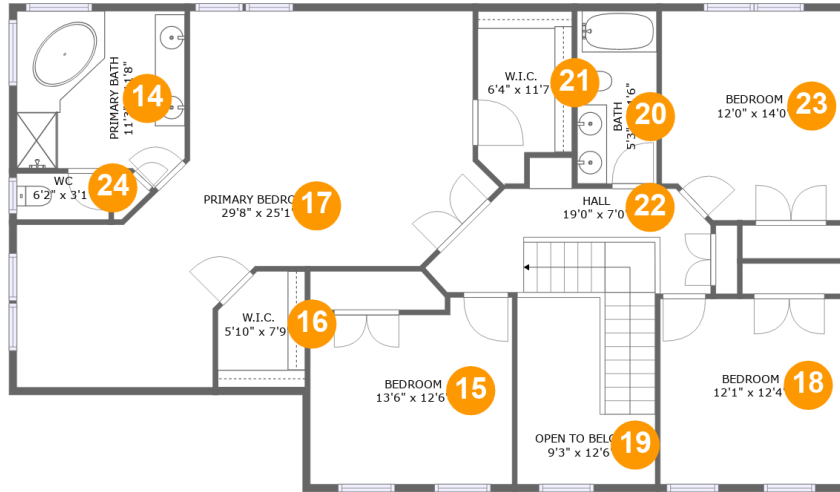

**611 Maddex Farm Drive, Shepherdstown,
Jefferson County, West Virginia, United States,**

Room Dimensions

Floor 3

Total sqft: 1698

Living area: 1607

#	Room name	Dimensions	Area (sqft)	Counted as Living Area
14	Primary Bath	11'3" x 11'8"	119 sq. ft	Yes
15	Bedroom	13'6" x 12'6"	157 sq. ft	Yes
16	W.i.c.	5'10" x 7'9"	42 sq. ft	Yes
17	Primary Bedroom	29'8" x 25'1"	470 sq. ft	Yes
18	Bedroom	12'1" x 12'4"	149 sq. ft	Yes
19	Open To Below	9'3" x 12'6"	86 sq. ft	No
20	Bath	5'3" x 11'6"	61 sq. ft	Yes
21	W.i.c.	6'4" x 11'7"	64 sq. ft	Yes
22	Hall	19'0" x 7'0"	152 sq. ft	Yes
23	Bedroom	12'0" x 14'0"	162 sq. ft	Yes
24	Wc	6'2" x 3'1"	19 sq. ft	Yes