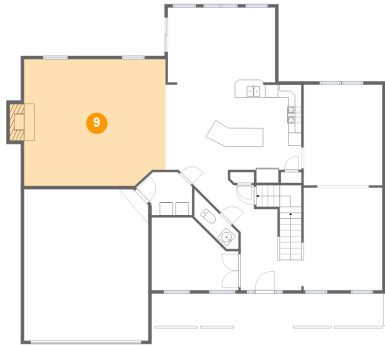

611 Maddex Farm Drive, Shepherdstown, Jefferson County, West Virginia, United States,

9 Floor 2 - Family Room

Dimensions: 21'9" x 19'5"
Area: 427 sq. ft
Counted as Living Area:
Yes

Heated: Yes
Finished: Yes
Enclosed: Yes
Contiguous:
Yes
Permitted: Yes
Wet Space: No
Addition: No
Conversion: No