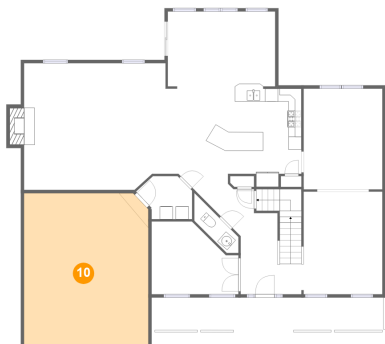

10 Floor 2 - Garage

Dimensions: 19'1" x 23'3"
Area: 441 sq. ft
Counted as Living Area: No

Heated: No
Finished: No
Enclosed: Yes
Contiguous: Yes
Permitted: Yes
Wet Space: No
Addition: No
Conversion: No