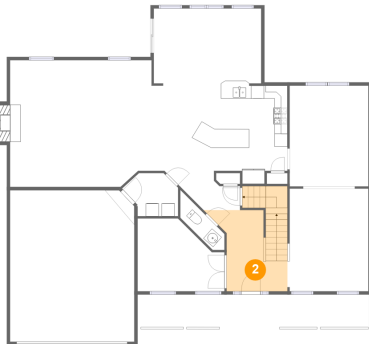

2 Floor 2 - Foyer

Dimensions: 12'11" x 16'2"
Area: 146 sq. ft
Counted as Living Area:
Yes

Heated: Yes
Finished: Yes
Enclosed: Yes
Contiguous:
Yes
Permitted: Yes
Wet Space: No
Addition: No
Conversion: No