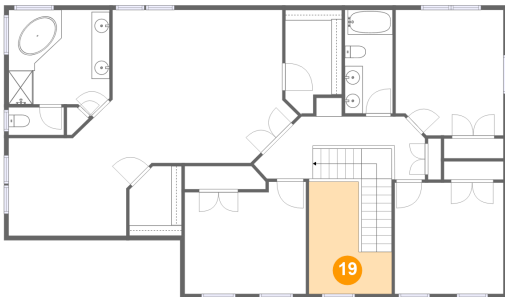

19 Floor 3 - Open To Below

Dimensions: 9'3" x 12'6"
Area: 86 sq. ft
Counted as Living Area: No

Heated: No
Finished: No
Enclosed: No
Contiguous: Yes
Permitted: No
Wet Space: No
Addition: No
Conversion: No