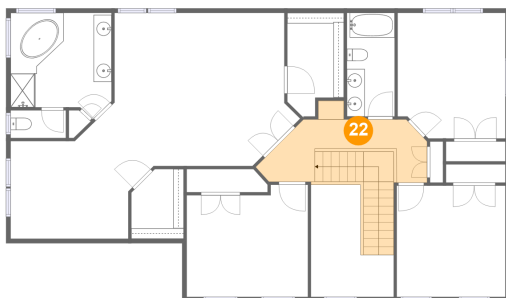

21 Floor 3 - W.i.c.

Dimensions: 6'4" x 11'7"
Area: 64 sq. ft
Counted as Living Area:
Yes

Heated: Yes
Finished: Yes
Enclosed: Yes
Contiguous:
Yes
Permitted: Yes
Wet Space: No
Addition: No
Conversion: No

22 Floor 3 - Hall