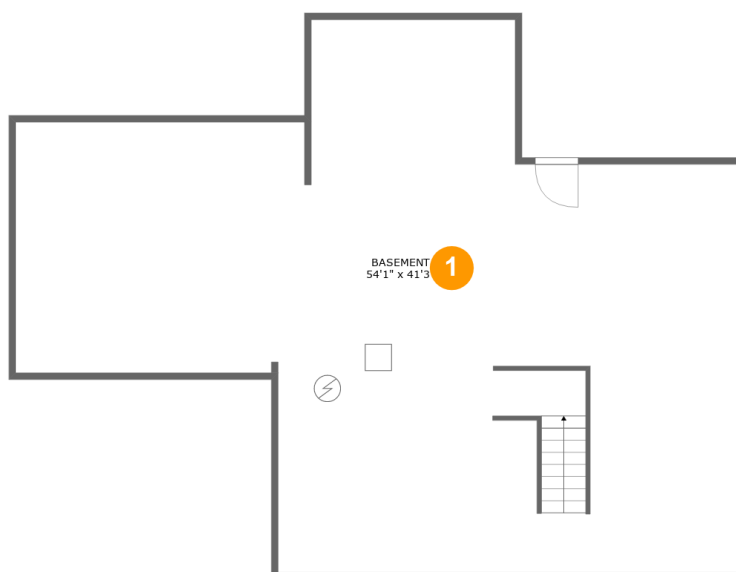

611 Maddex Farm Drive, Shepherdstown, Jefferson County, West Virginia, United States,

Room Dimensions

Floor 1

Total sqft: 1686

Living area: 1686

#	Room name	Dimensions	Area (sqft)	Counted as Living Area
1	Basement	54'1" x 41'3"	1587 sq. ft	Yes