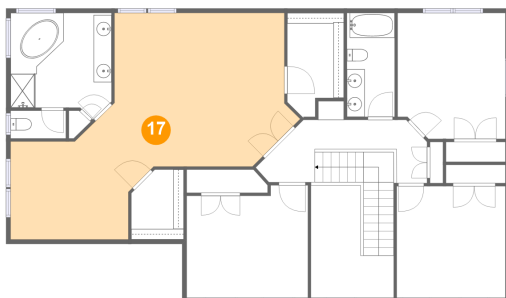

17 Floor 3 - Primary Bedroom

Dimensions: 29'8" x 25'1"
Area: 470 sq. ft
Counted as Living Area:
Yes

Heated: Yes
Finished: Yes
Enclosed: Yes
Contiguous:
Yes
Permitted: Yes
Wet Space: No
Addition: No
Conversion: No