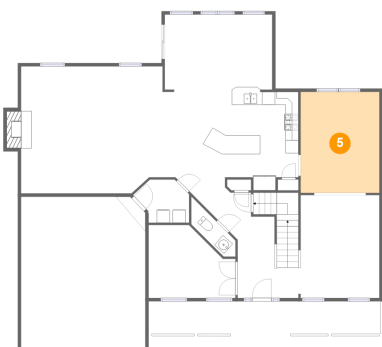

5 Floor 2 - Dining Room

Dimensions: 12'1" x 15'6"
Area: 187 sq. ft
Counted as Living Area:
Yes

Heated: Yes
Finished: Yes
Enclosed: Yes
Contiguous:
Yes
Permitted: Yes
Wet Space: No
Addition: No
Conversion: No