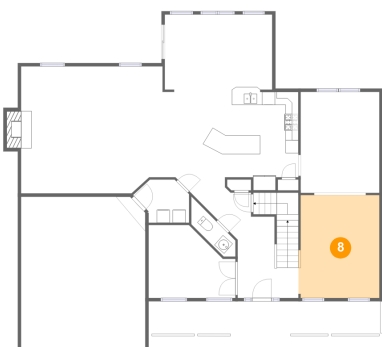

8 Floor 2 - Living Room

Dimensions: 12'5" x 15'9"
Area: 193 sq. ft
Counted as Living Area:
Yes

Heated: Yes
Finished: Yes
Enclosed: Yes
Contiguous:
Yes
Permitted: Yes
Wet Space: No
Addition: No
Conversion: No