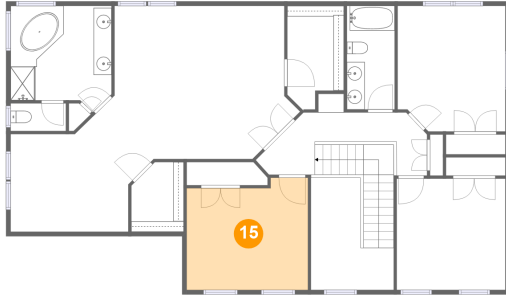

611 Maddex Farm Drive, Shepherdstown, Jefferson County, West Virginia, United States,

15 Floor 3 - Bedroom

Dimensions: 13'6" x 12'6"
Area: 157 sq. ft
Counted as Living Area:
Yes

Heated: Yes
Finished: Yes
Enclosed: Yes
Contiguous:
Yes
Permitted: Yes
Wet Space: No
Addition: No
Conversion: No