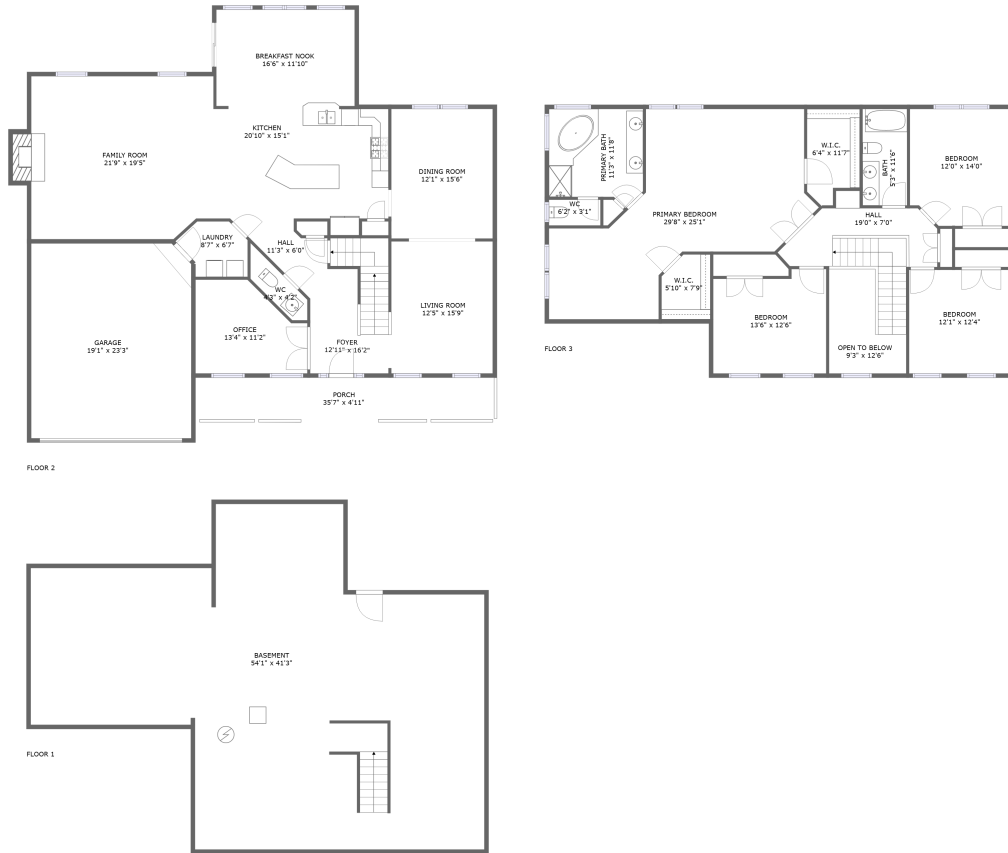

611 Maddex Farm Drive, Shepherdstown, Jefferson County, West Virginia, United States,

Property Summary

1 garages   **4** bedrooms   **2** bathrooms   **1** half baths

3 floors   **5,101** Gross Living Area sqft   **5,849** total sqft