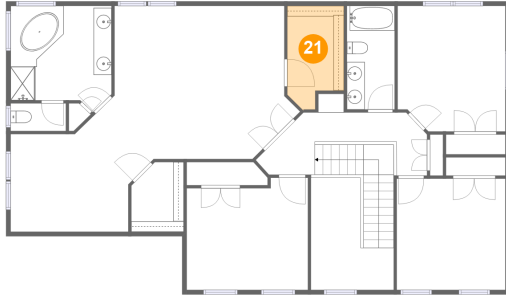

21 Floor 3 - W.i.c.

Dimensions: 6'4" x 11'7"
Area: 64 sq. ft
Counted as Living Area:
Yes

Heated: Yes
Finished: Yes
Enclosed: Yes
Contiguous:
Yes
Permitted: Yes
Wet Space: No
Addition: No
Conversion: No

22 Floor 3 - Hall