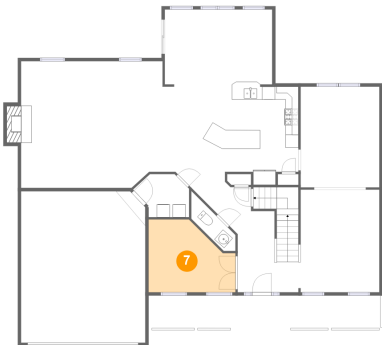

7 Floor 2 - Office

Dimensions: 13'4" x 11'2"
Area: 126 sq. ft
Counted as Living Area:
Yes

Heated: Yes
Finished: Yes
Enclosed: Yes
Contiguous:
Yes
Permitted: Yes
Wet Space: No
Addition: No
Conversion: No