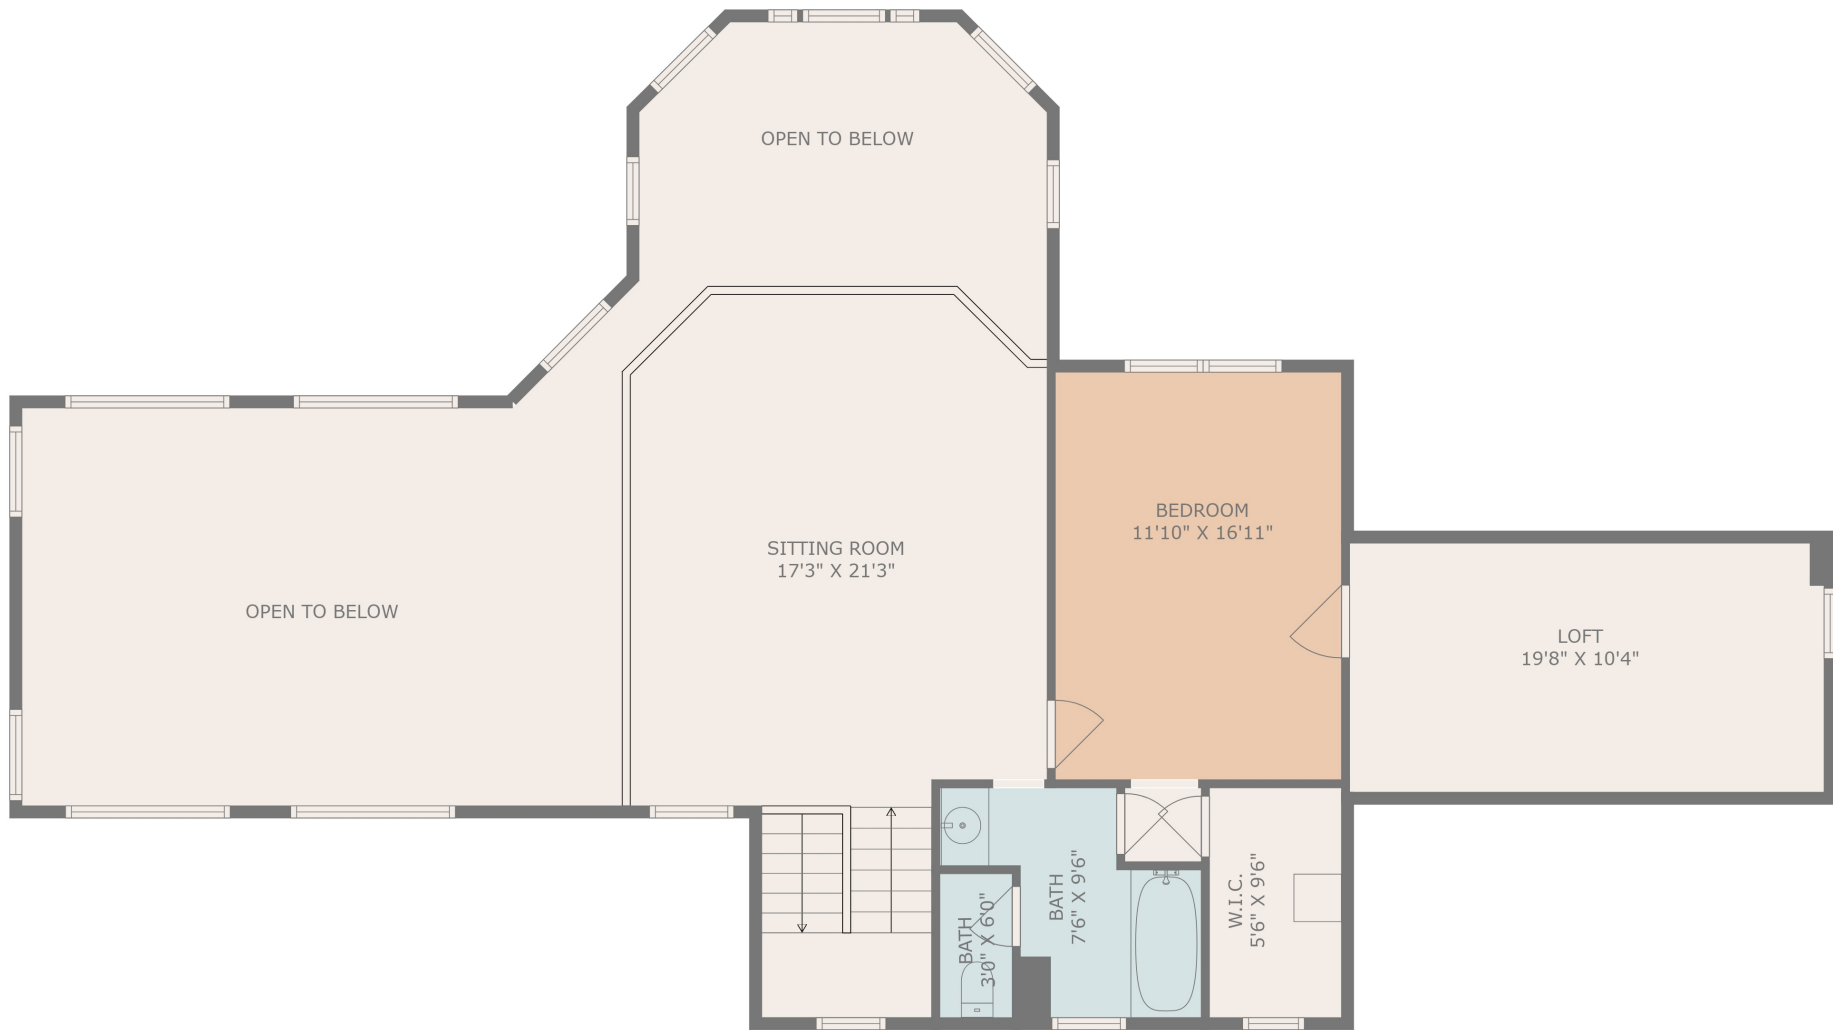

Estimated areas

GLA FLOOR 1: 2040 sq. ft, excluded 0 sq. ft
 GLA FLOOR 2: 838 sq. ft, excluded 886 sq. ft
 Total GLA 2878 sq. ft, total scanned area 3104 sq. ft

MEASUREMENTS ARE DEEMED HIGHLY RELIABLE, BUT NOT GUARANTEED.