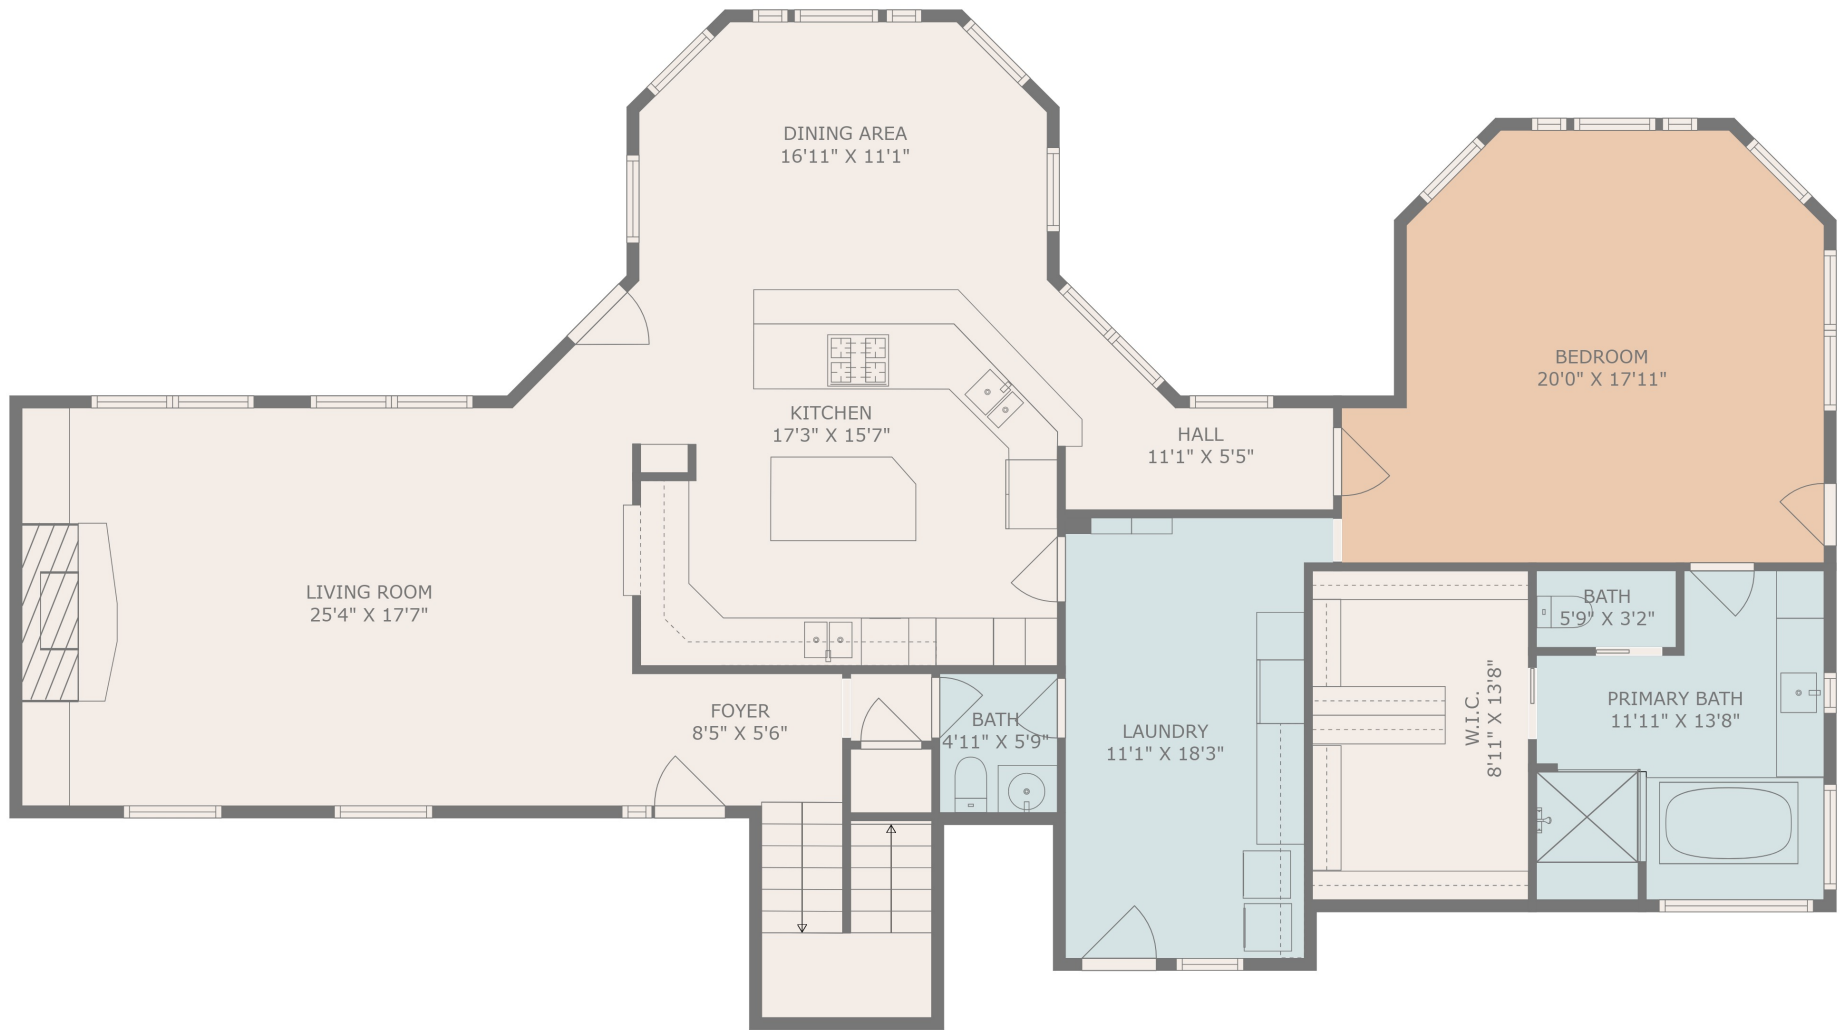

Estimated areas

GLA FLOOR 1: 2040 sq. ft, excluded 0 sq. ft
 GLA FLOOR 2: 838 sq. ft, excluded 886 sq. ft
 Total GLA 2878 sq. ft, total scanned area 3104 sq. ft

MEASUREMENTS ARE DEEMED HIGHLY RELIABLE, BUT NOT GUARANTEED.