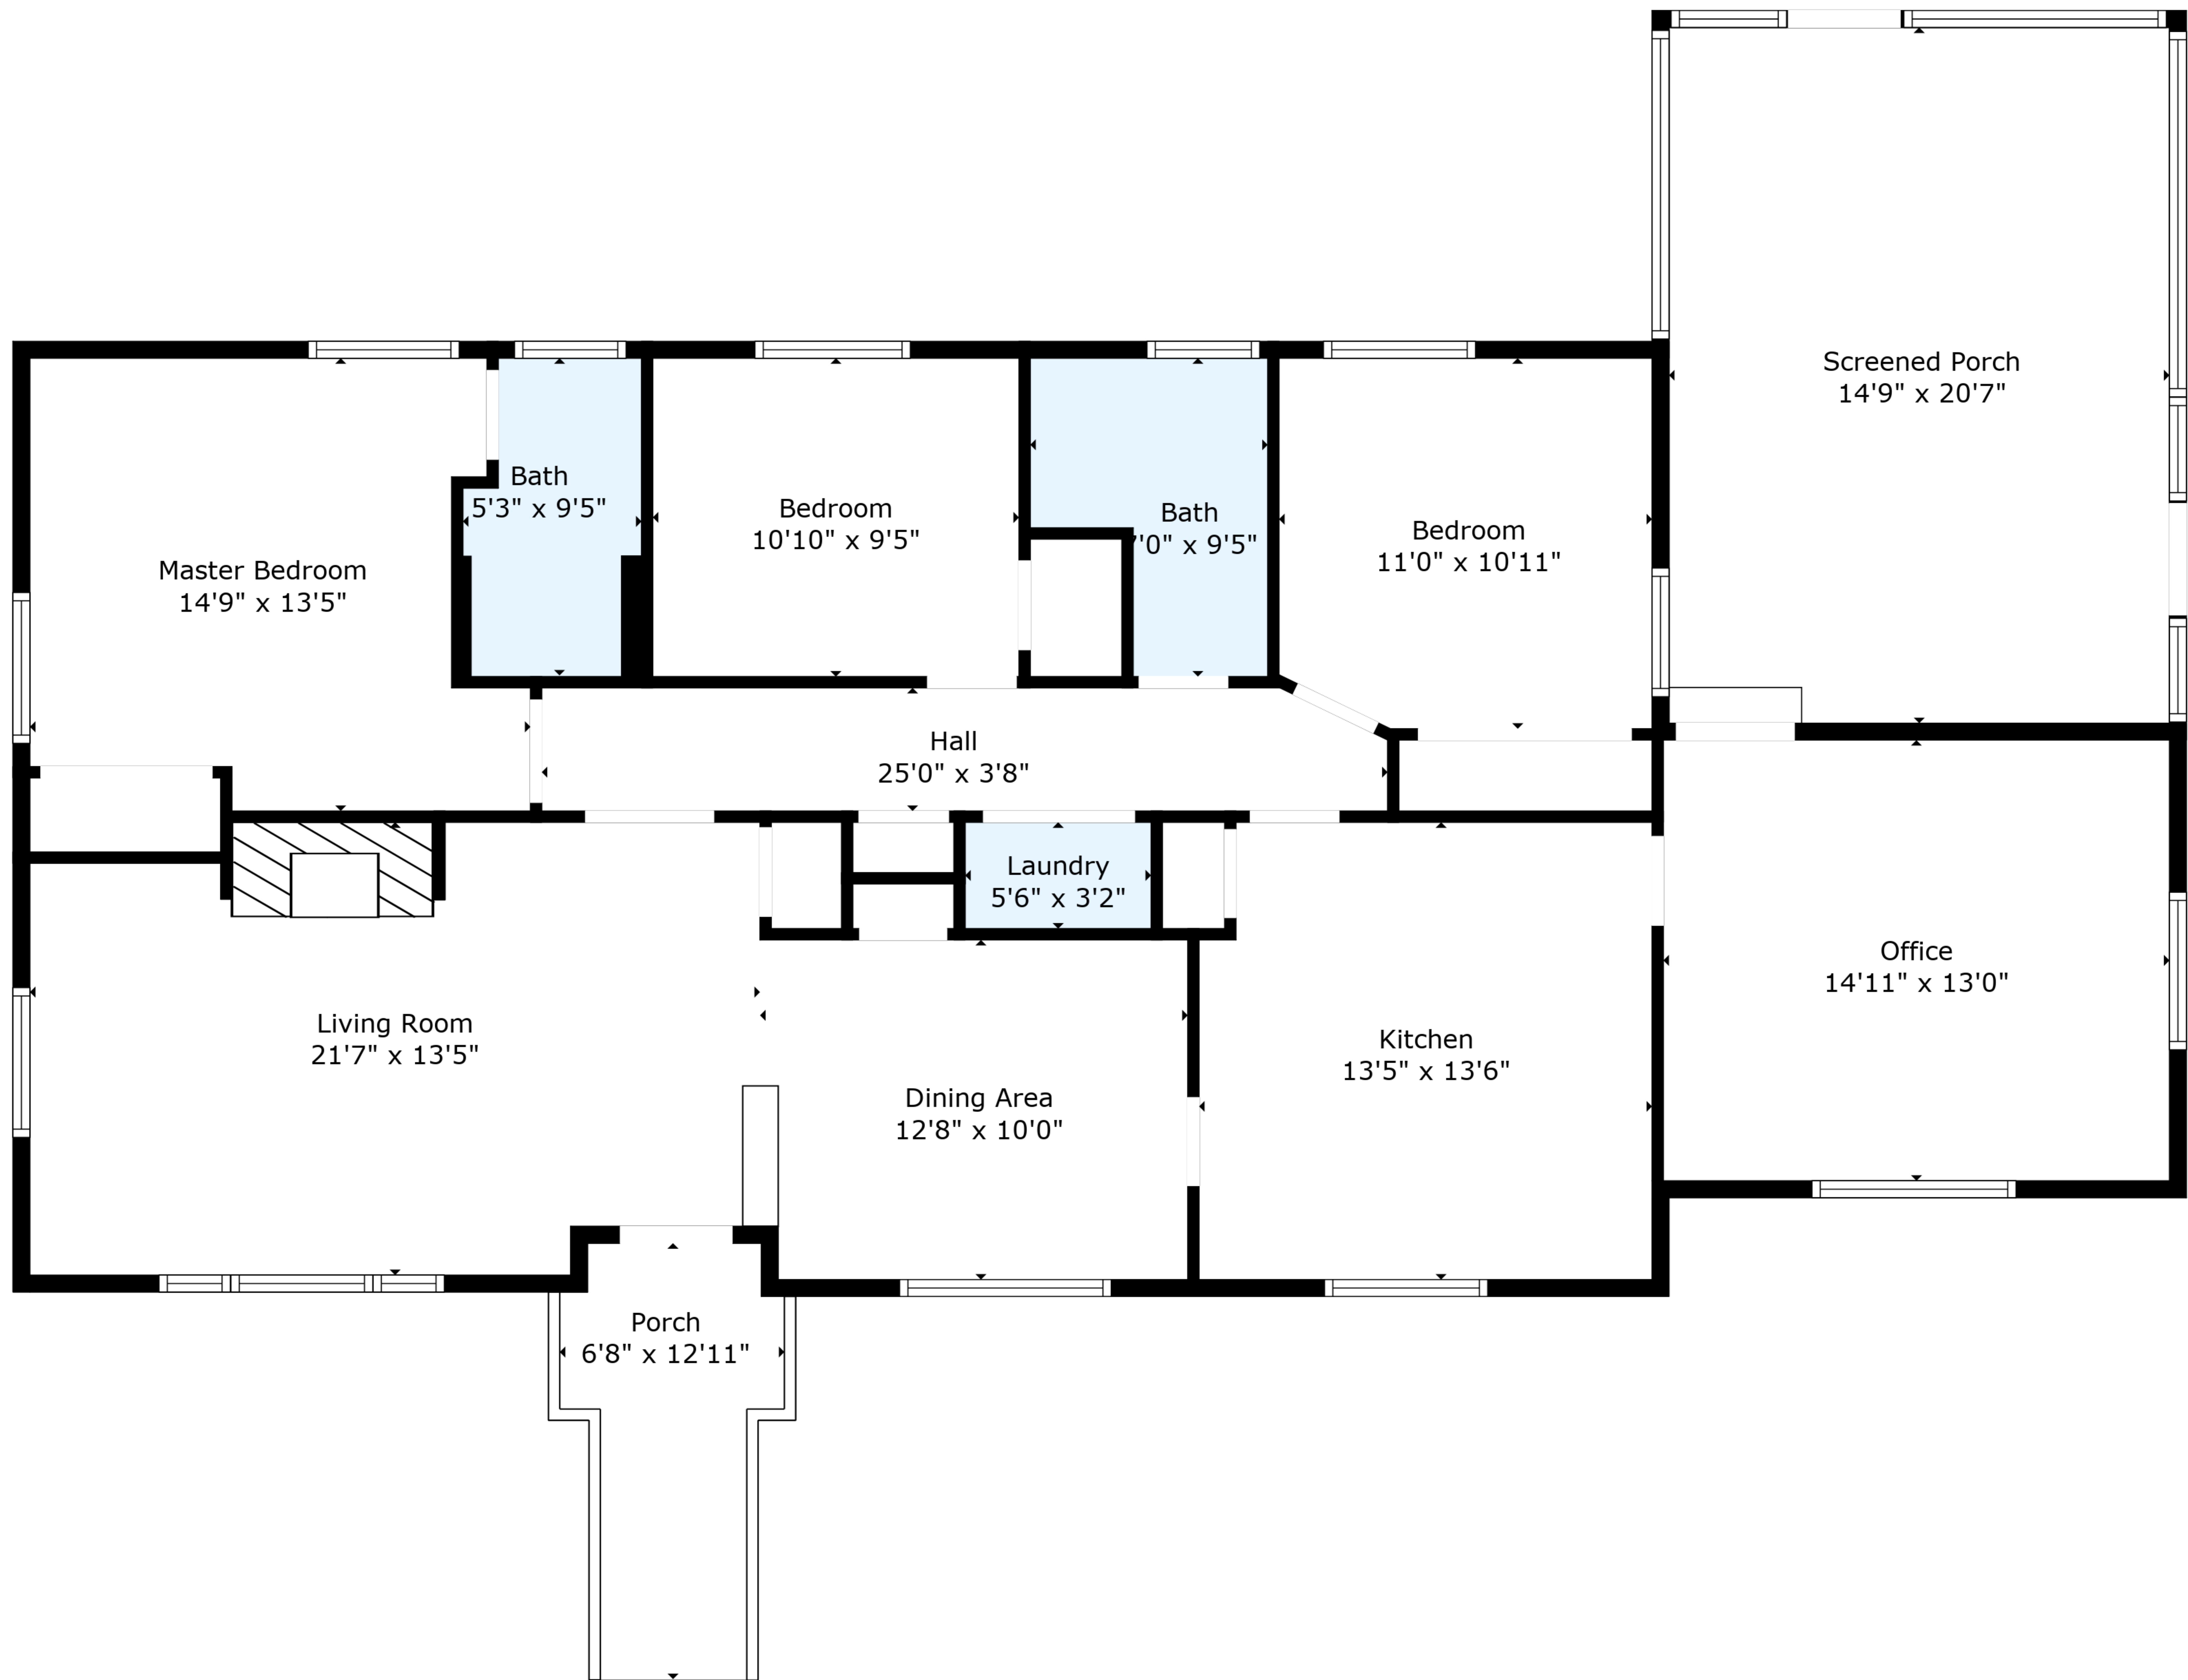

TOTAL: 1494 sq. ft

FLOOR 1: 1494 sq. ft

EXCLUDED AREAS: SCREENED PORCH: 304 sq. ft, PORCH: 73 sq. ft

Floor Plan Created By Cubicasa App. Measurements Deemed Highly Reliable But Not Guaranteed.

TOTAL: 1494 sq. ft

FLOOR 1: 1494 sq. ft

EXCLUDED AREAS: SCREENED PORCH: 304 sq. ft, PORCH: 73 sq. ft

Floor Plan Created By Cubicasa App. Measurements Deemed Highly Reliable But Not Guaranteed.