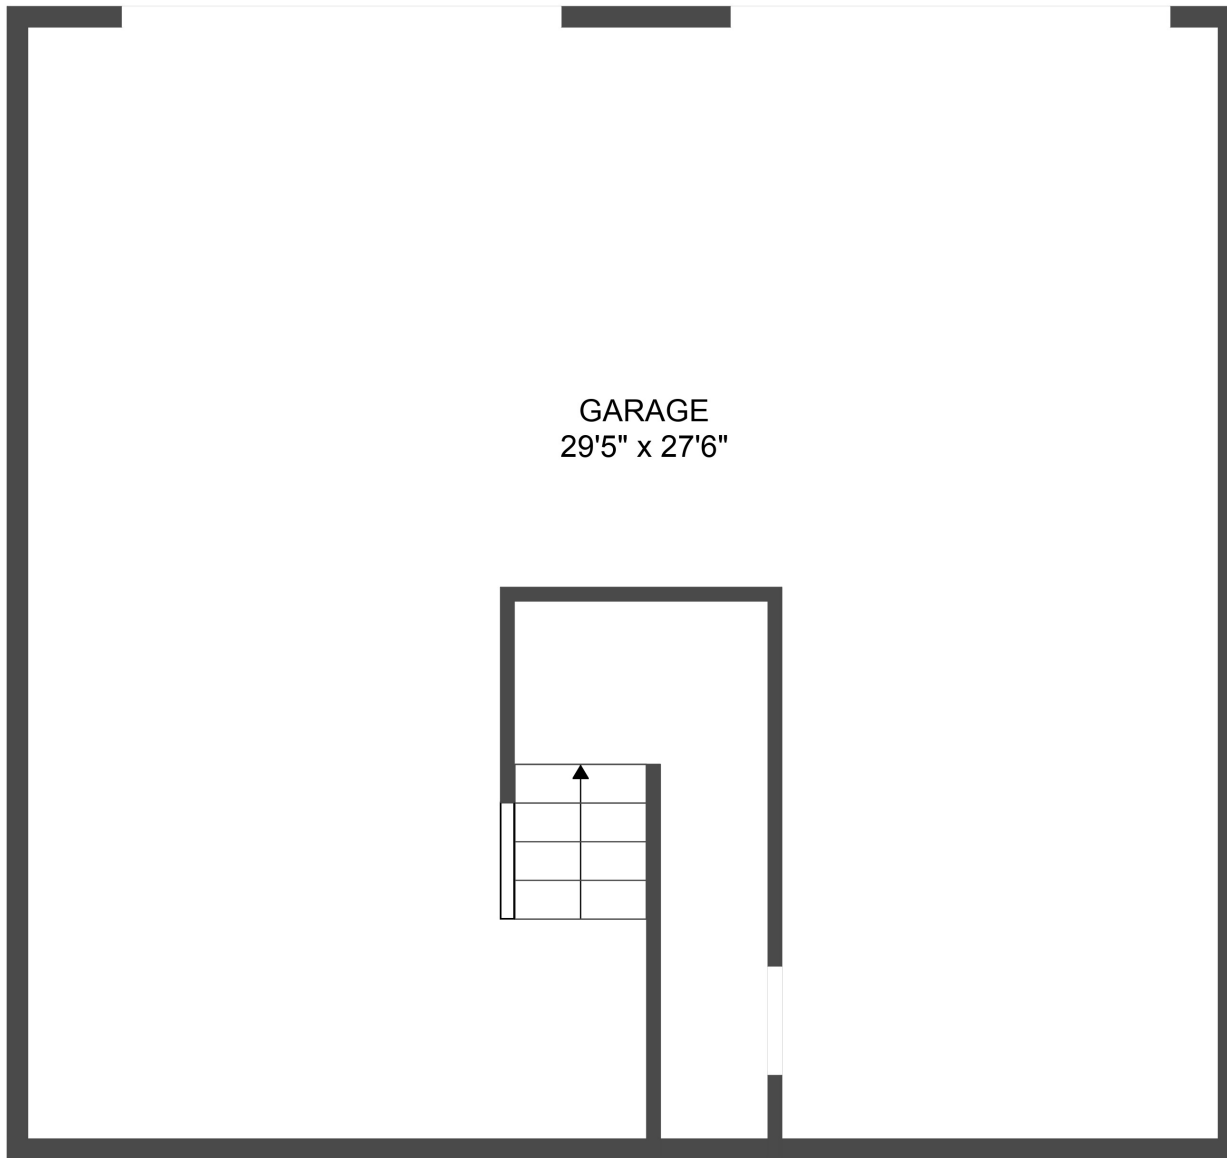

FLOOR 1

FLOOR 2

Total scanned area: 2216 sq. ft
 Garage Floor area: 814.20 sq. ft
 Floor 2 area: 1401 sq. ft.

MEASUREMENTS ARE CALCULATED BY CUBICASA TECHNOLOGY. DEEMED HIGHLY RELIABLE BUT NOT GUARANTEED.

Total scanned area: 2216 sq. ft

MEASUREMENTS ARE CALCULATED BY CUBICASA TECHNOLOGY, DEEMED HIGHLY RELIABLE BUT NOT GUARANTEED.

GARAGE
29'5" x 27'6"