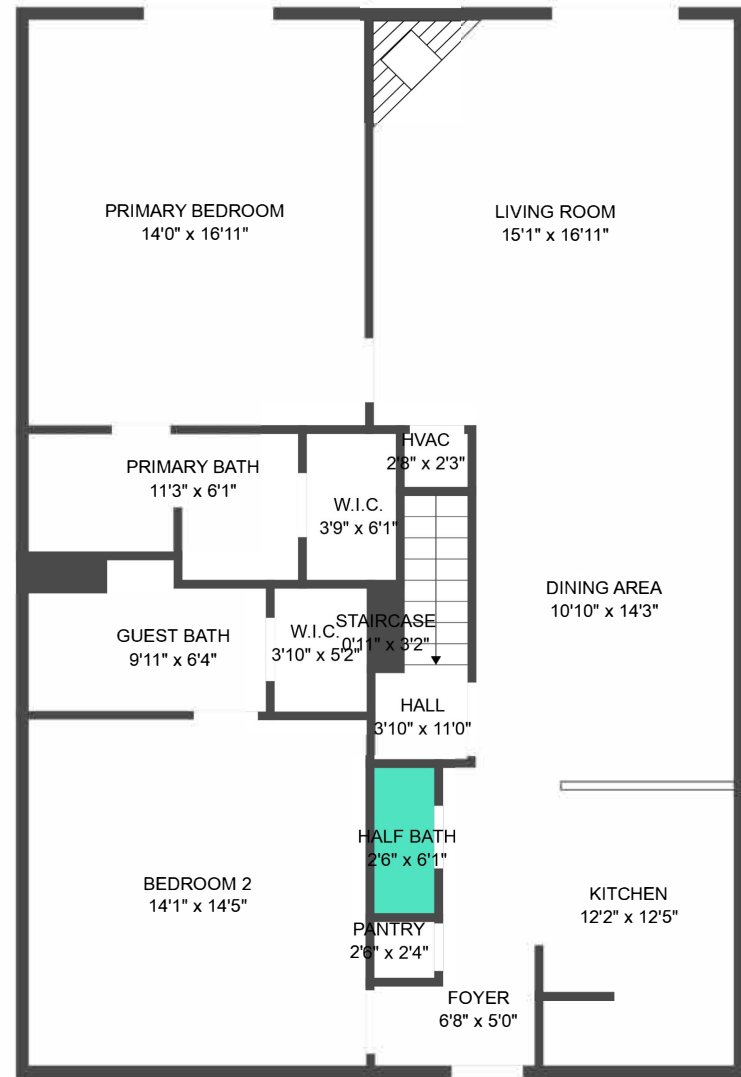

FLOOR 1

FLOOR 2

Total scanned area: 2216 sq. ft
 Garage Floor area: 814.20 sq. ft
 Floor 2 area: 1401 sq. ft.

MEASUREMENTS ARE CALCULATED BY CUBICASA TECHNOLOGY. DEEMED HIGHLY RELIABLE BUT NOT GUARANTEED.

Total scanned area: 2216 sq. ft

MEASUREMENTS ARE CALCULATED BY CUBICASA TECHNOLOGY, DEEMED HIGHLY RELIABLE BUT NOT GUARANTEED.

GARAGE
29'5" x 27'6"