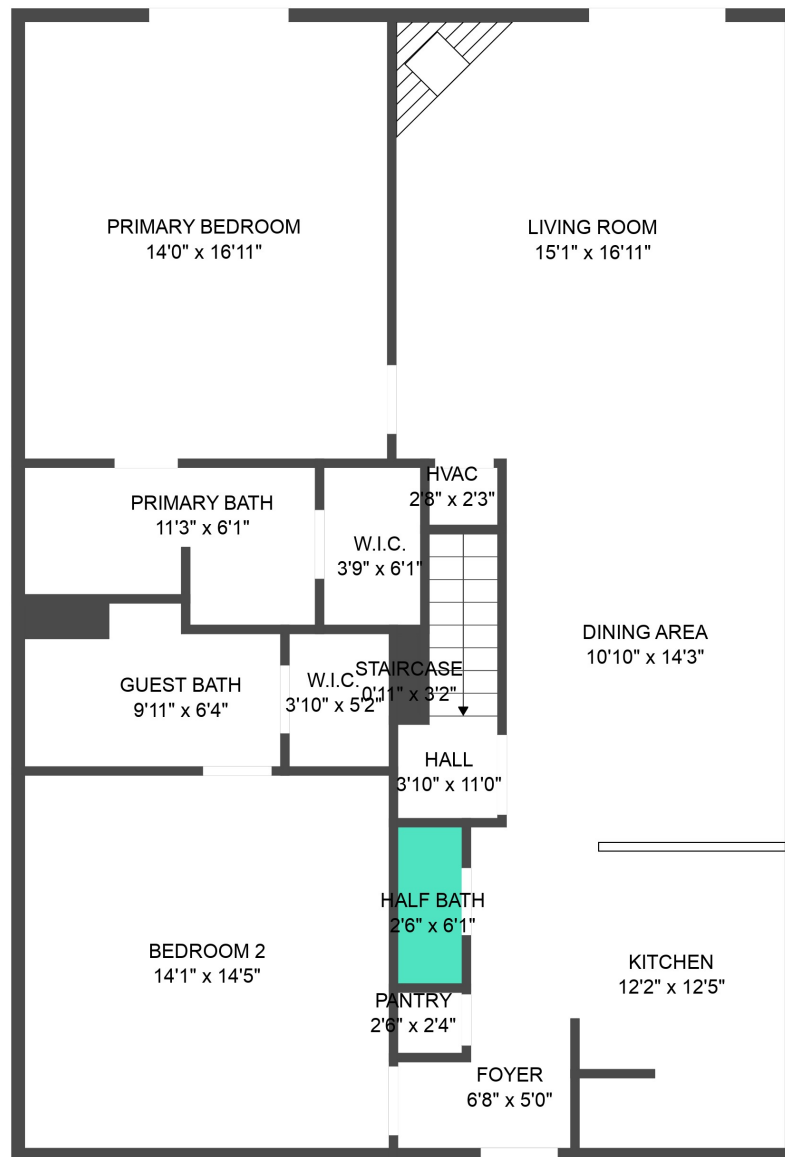

FLOOR 1

FLOOR 2

Total scanned area: 2216 sq. ft
 Garage Floor area: 814.20 sq. ft
 Floor 2 area: 1401 sq. ft.

MEASUREMENTS ARE CALCULATED BY CUBICASA TECHNOLOGY. DEEMED HIGHLY RELIABLE BUT NOT GUARANTEED.

Total scanned area: 2216 sq. ft

MEASUREMENTS ARE CALCULATED BY CUBICASA TECHNOLOGY, DEEMED HIGHLY RELIABLE BUT NOT GUARANTEED.

GARAGE
29'5" x 27'6"