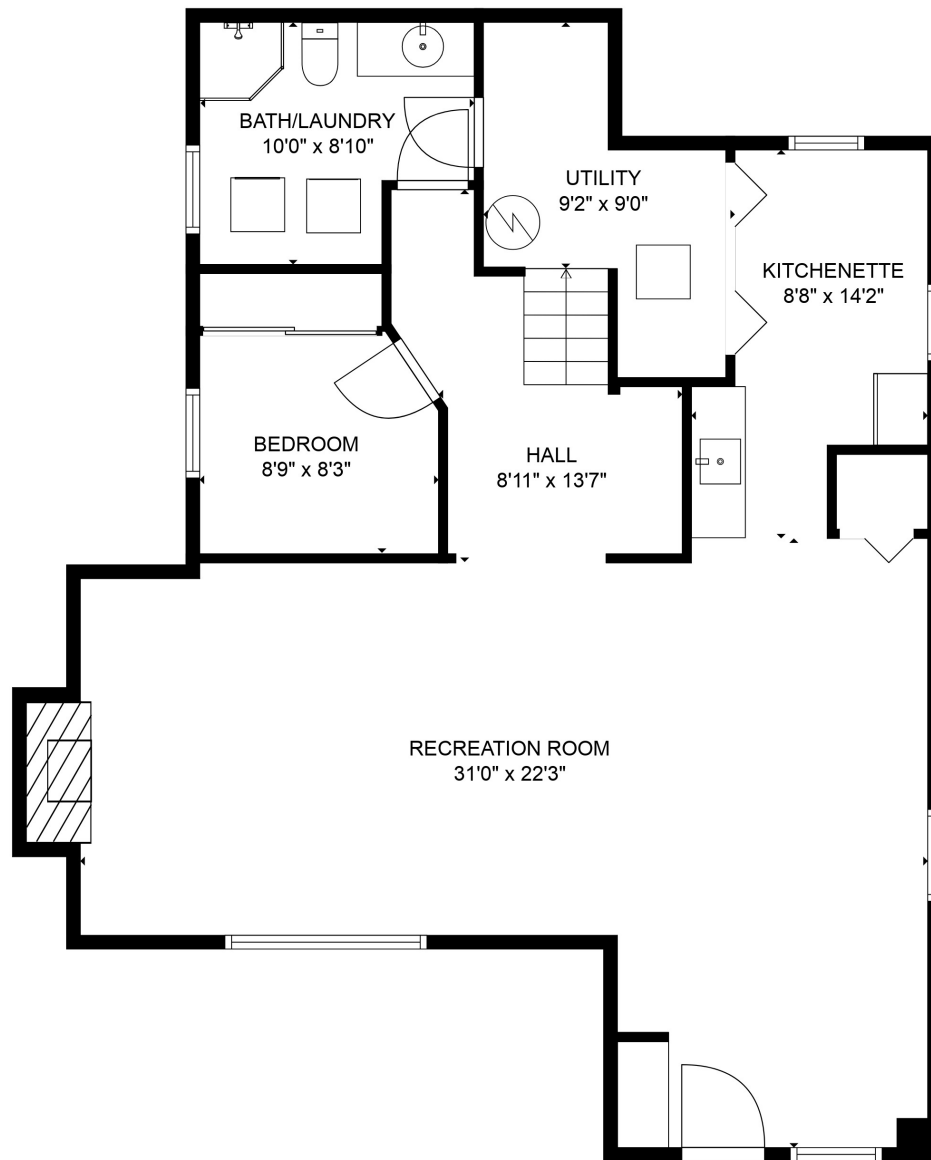

**TOTAL: 2039 sq. ft**  
 Below Ground: 982 sq. ft, MAIN LEVEL: 1057 sq. ft  
 EXCLUDED AREAS: FIREPLACE: 24 sq. ft

SIZES AND DIMENSIONS ARE APPROXIMATE, ACTUAL MAY VARY.

**TOTAL: 2039 sq. ft**

Below Ground: 982 sq. ft, MAIN LEVEL: 1057 sq. ft

EXCLUDED AREAS: FIREPLACE: 24 sq. ft

SIZES AND DIMENSIONS ARE APPROXIMATE, ACTUAL MAY VARY.

**TOTAL: 2039 sq. ft**

Below Ground: 982 sq. ft, MAIN LEVEL: 1057 sq. ft

EXCLUDED AREAS: FIREPLACE: 24 sq. ft

SIZES AND DIMENSIONS ARE APPROXIMATE, ACTUAL MAY VARY.