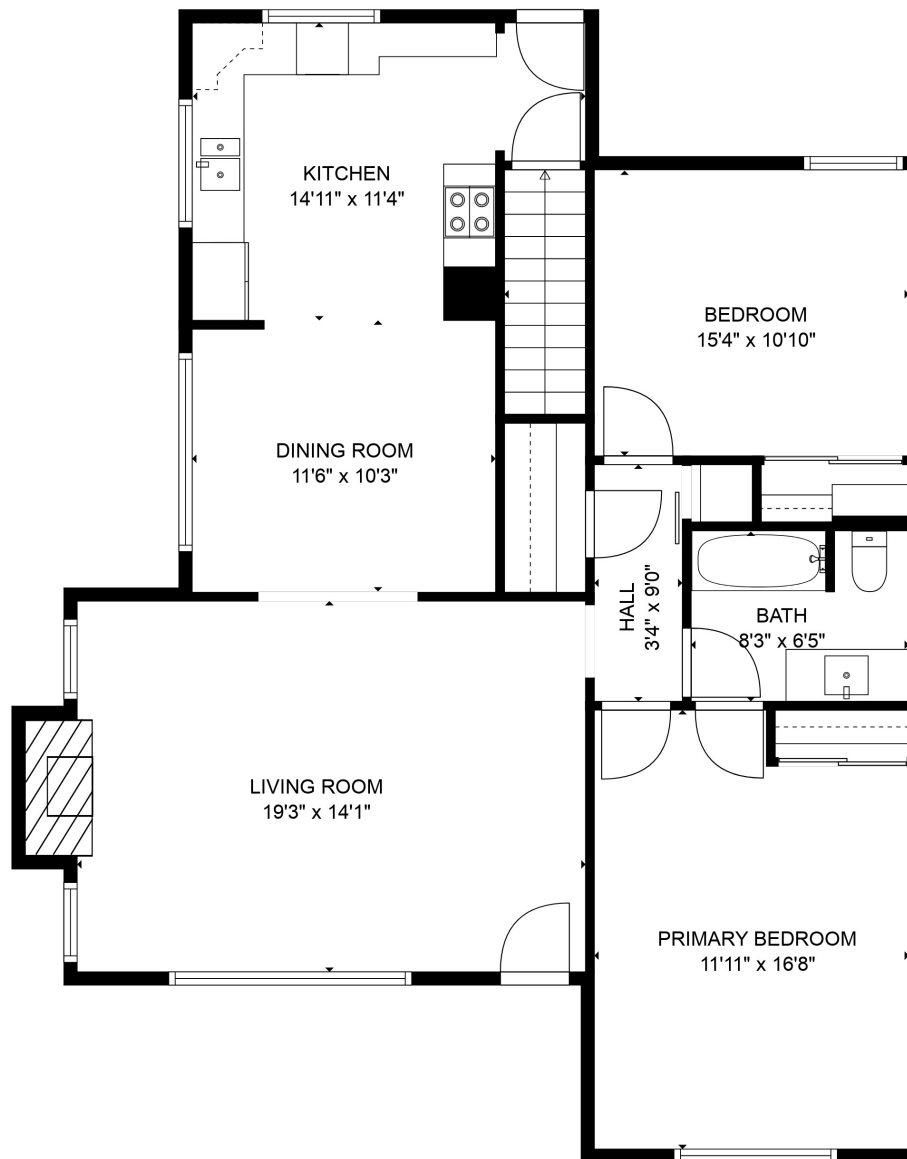

**TOTAL: 2039 sq. ft**  
 Below Ground: 982 sq. ft, MAIN LEVEL: 1057 sq. ft  
 EXCLUDED AREAS: FIREPLACE: 24 sq. ft

SIZES AND DIMENSIONS ARE APPROXIMATE, ACTUAL MAY VARY.

**TOTAL: 2039 sq. ft**

Below Ground: 982 sq. ft, MAIN LEVEL: 1057 sq. ft

EXCLUDED AREAS: FIREPLACE: 24 sq. ft

SIZES AND DIMENSIONS ARE APPROXIMATE, ACTUAL MAY VARY.

**TOTAL: 2039 sq. ft**

Below Ground: 982 sq. ft, MAIN LEVEL: 1057 sq. ft

EXCLUDED AREAS: FIREPLACE: 24 sq. ft

SIZES AND DIMENSIONS ARE APPROXIMATE, ACTUAL MAY VARY.