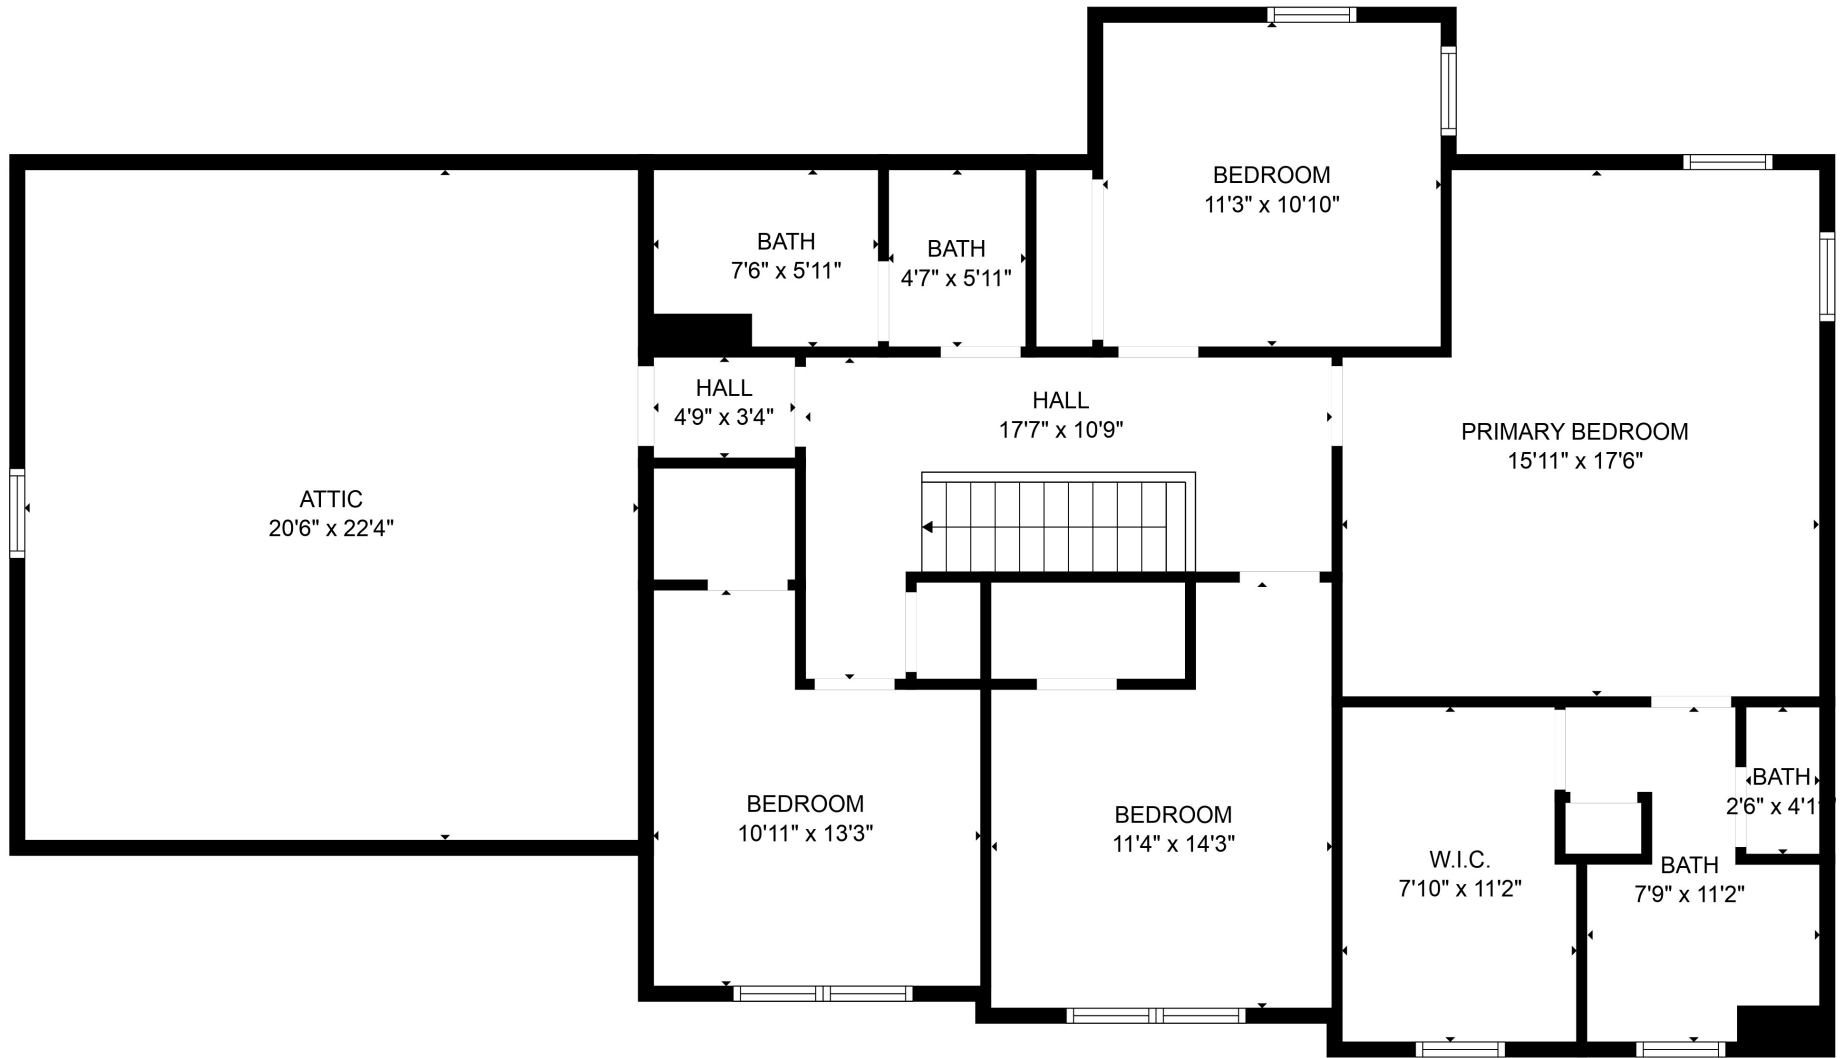

Total scanned area: 2980 sq. ft

SIZES AND DIMENSIONS ARE APPROXIMATE. ACTUAL MAY VARY.

Total scanned area: 2980 sq. ft

SIZES AND DIMENSIONS ARE APPROXIMATE. ACTUAL MAY VARY.

Total scanned area: 2980 sq. ft

SIZES AND DIMENSIONS ARE APPROXIMATE. ACTUAL MAY VARY.