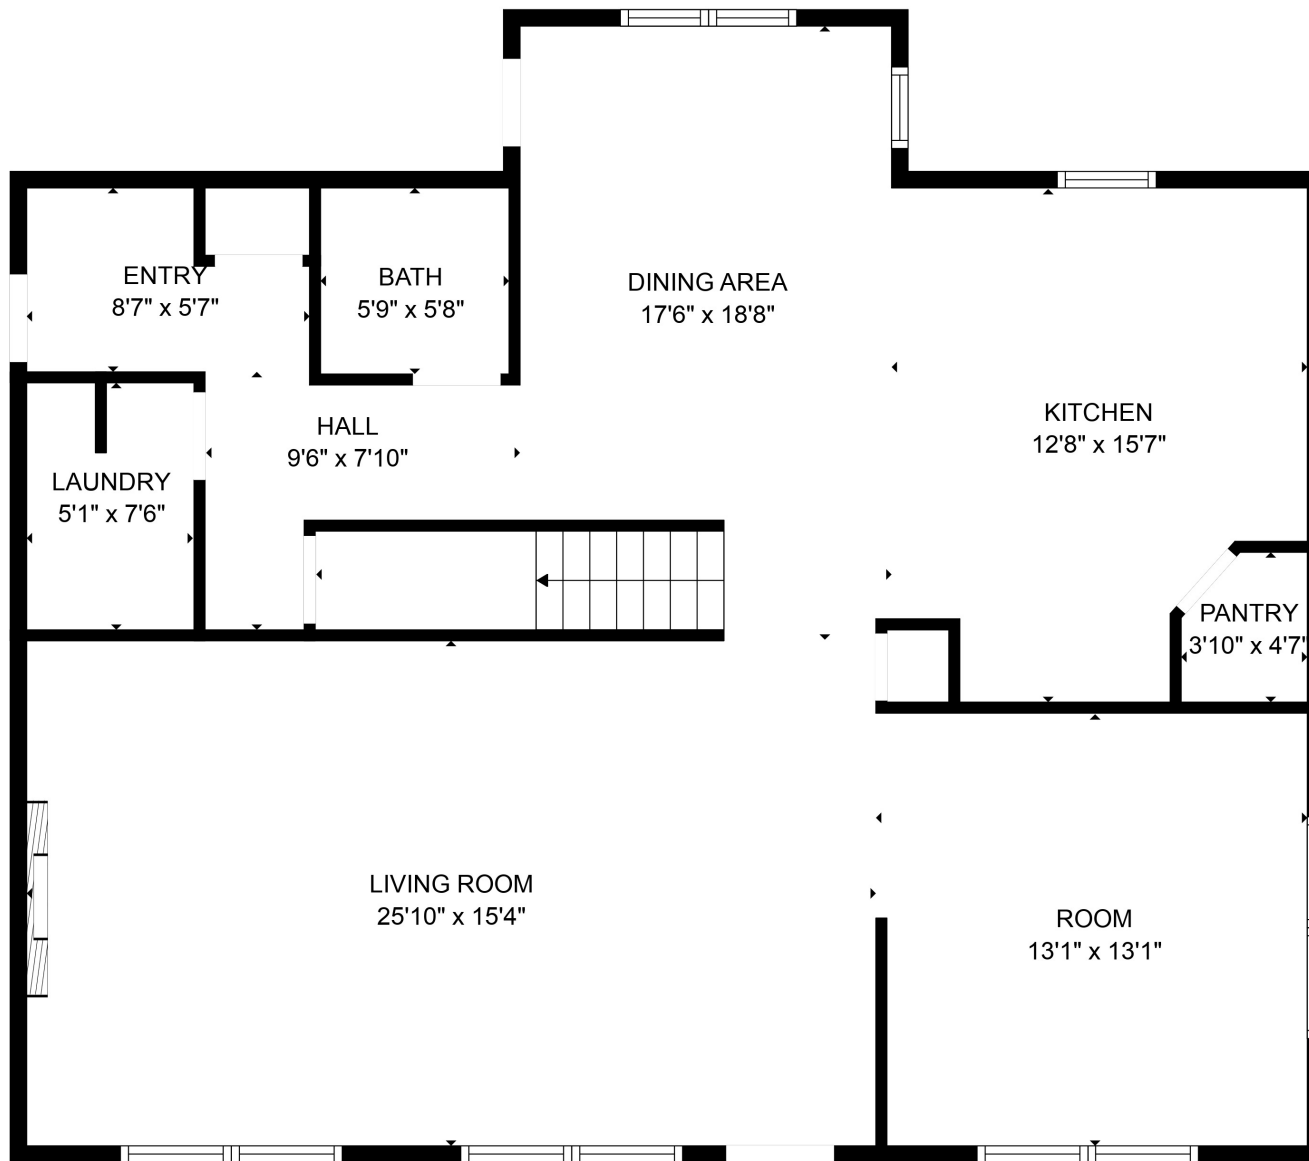

Total scanned area: 2980 sq. ft

SIZES AND DIMENSIONS ARE APPROXIMATE. ACTUAL MAY VARY.

Total scanned area: 2980 sq. ft

SIZES AND DIMENSIONS ARE APPROXIMATE. ACTUAL MAY VARY.

Total scanned area: 2980 sq. ft

SIZES AND DIMENSIONS ARE APPROXIMATE. ACTUAL MAY VARY.