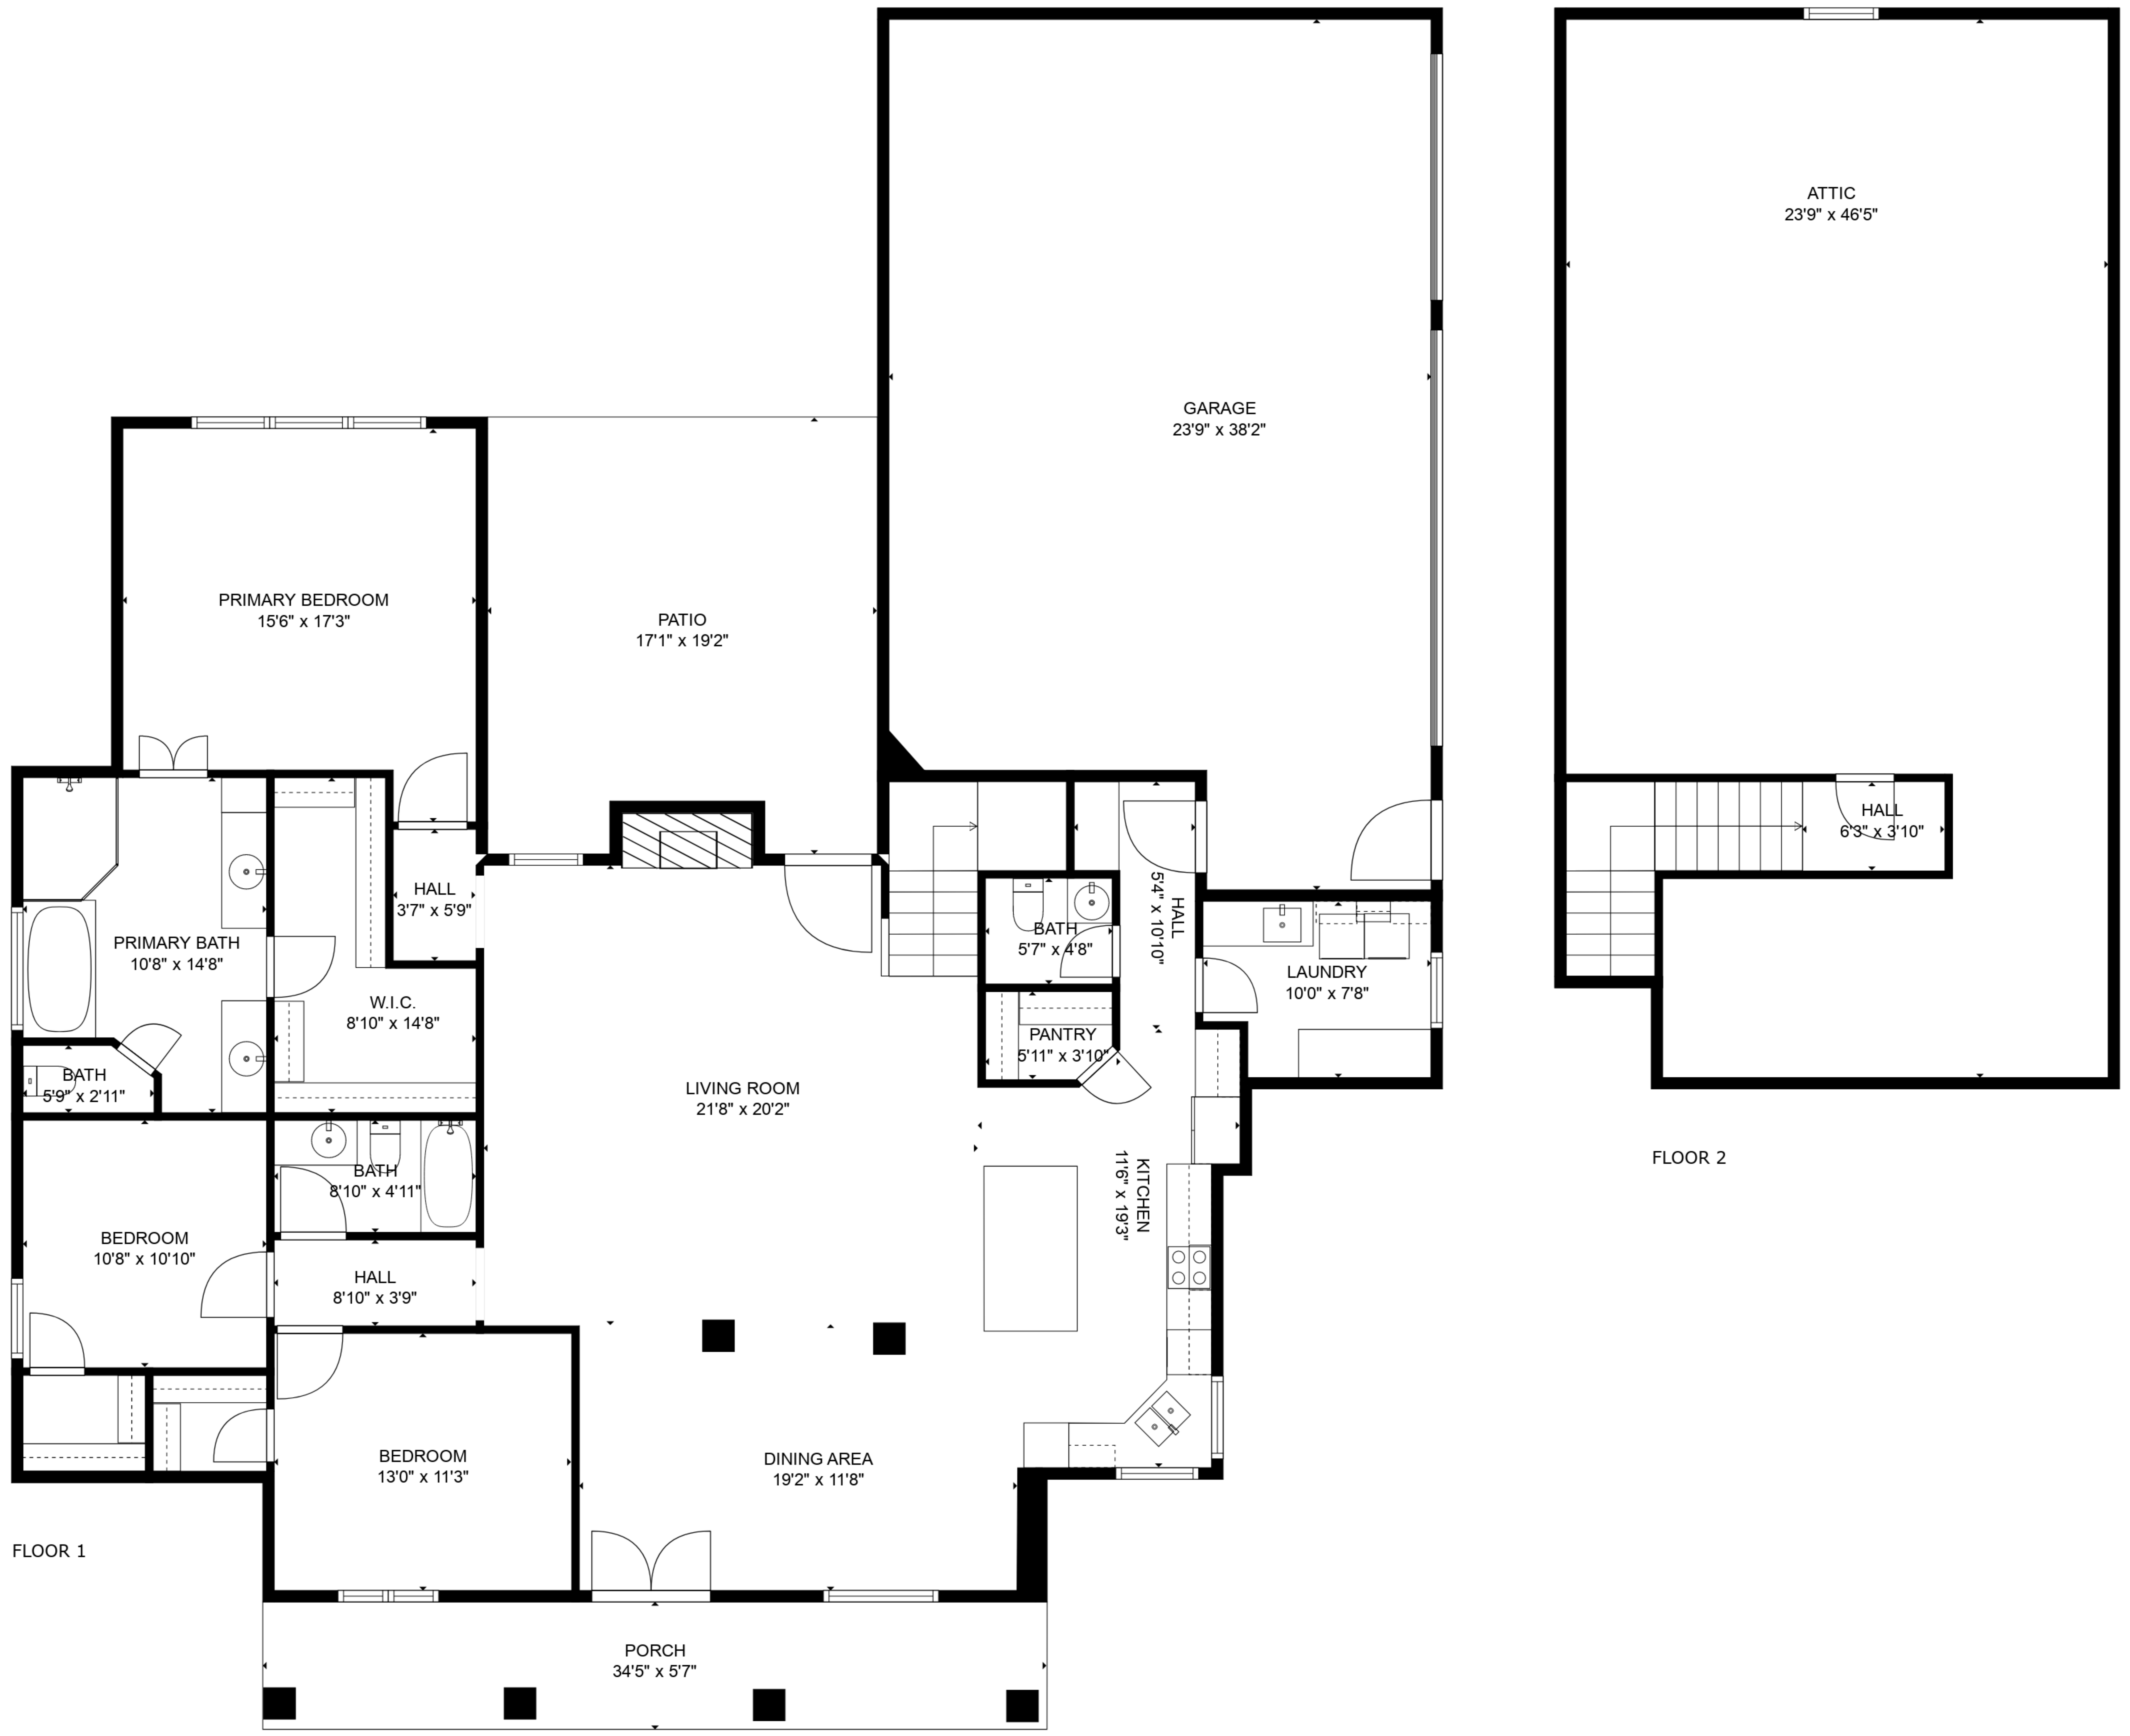

TOTAL: 2102 sq. ft

FLOOR 1: 2006 sq. ft, FLOOR 2: 96 sq. ft
 EXCLUDED AREAS: GARAGE: 835 sq. ft, PATIO: 312 sq. ft, PORCH: 192 sq. ft,
 FIREPLACE: 16 sq. ft, LOW CEILING: 324 sq. ft, ATTIC: 666 sq. ft

SIZES AND DIMENSIONS ARE APPROXIMATE, ACTUAL MAY VARY.