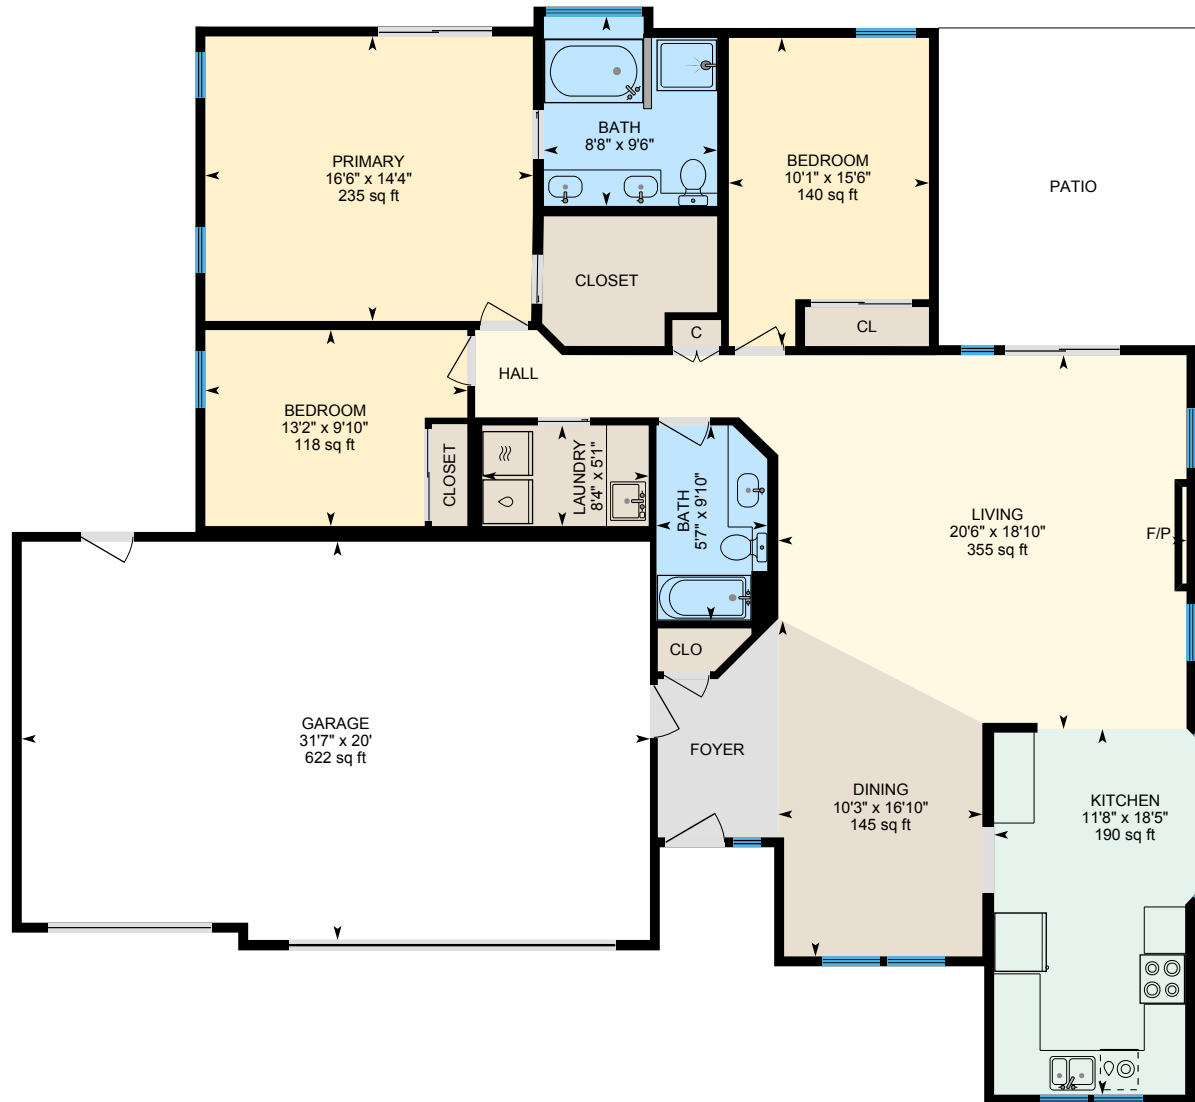

# 1815 Westminster Ln, Turlock, CA

Main Floor Finished Area 1737.52 sq ft  
Unfinished Area 655.79 sq ft

PREPARED: 2023/05/20

White regions are excluded from total floor area in iGUIDE floor plans. All room dimensions and floor areas must be considered approximate and are subject to independent verification.