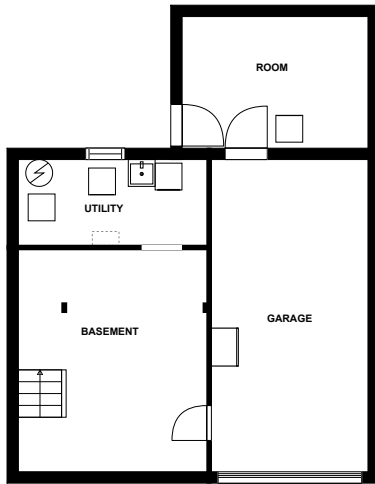

Home report

Alma Street 196
Pittsburgh

Highlights

1 Kitchen

1 Living room

3 Bedroom

2 Bath

24 Doors

FLOOR 1

FLOOR 2

FLOOR 3

MEASUREMENTS ARE CALCULATED BY CUBICASA TECHNOLOGY. DEEMED HIGHLY RELIABLE BUT NOT GUARANTEED.

Appendix 1: Data sheet

Utility - 1	Basement - 1	Garage - 1
Room - 1	Bath - 2	Bath - Toilet - 1
Outdoor - 1	Outdoor - Porch - 1	Outdoor - Porch - Screen - 1
LivingRoom - 1	Dining - 1	Dining - Open - 1
Entry - 2	Entry - Foyer - 1	Kitchen - 1
Kitchen - EatIn - 1	Bedroom - 3	Bedroom - Master - 1
Hall - 1		