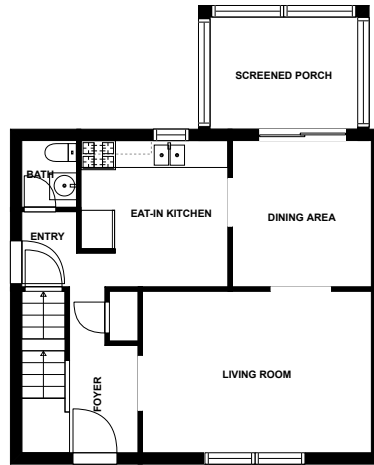

Home report

Alma Street 196
Pittsburgh

Highlights

1 Kitchen

1 Living room

3 Bedroom

2 Bath

24 Doors

FLOOR 1

FLOOR 2

FLOOR 3

MEASUREMENTS ARE CALCULATED BY CUBICASA TECHNOLOGY. DEEMED HIGHLY RELIABLE BUT NOT GUARANTEED.

Appendix 1: Data sheet

Utility - 1	Basement - 1	Garage - 1
Room - 1	Bath - 2	Bath - Toilet - 1
Outdoor - 1	Outdoor - Porch - 1	Outdoor - Porch - Screen - 1
LivingRoom - 1	Dining - 1	Dining - Open - 1
Entry - 2	Entry - Foyer - 1	Kitchen - 1
Kitchen - EatIn - 1	Bedroom - 3	Bedroom - Master - 1
Hall - 1		