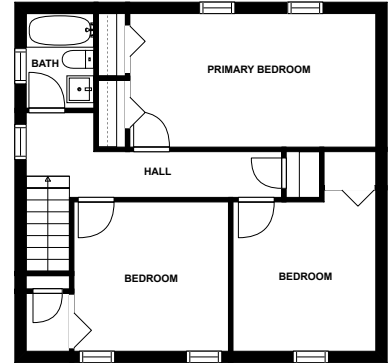

Home report

Alma Street 196
Pittsburgh

Highlights

1 Kitchen

1 Living room

3 Bedroom

2 Bath

24 Doors

FLOOR 1

FLOOR 2

FLOOR 3

MEASUREMENTS ARE CALCULATED BY CUBICASA TECHNOLOGY. DEEMED HIGHLY RELIABLE BUT NOT GUARANTEED.

Appendix 1: Data sheet

Utility - 1	Basement - 1	Garage - 1
Room - 1	Bath - 2	Bath - Toilet - 1
Outdoor - 1	Outdoor - Porch - 1	Outdoor - Porch - Screen - 1
LivingRoom - 1	Dining - 1	Dining - Open - 1
Entry - 2	Entry - Foyer - 1	Kitchen - 1
Kitchen - EatIn - 1	Bedroom - 3	Bedroom - Master - 1
Hall - 1		