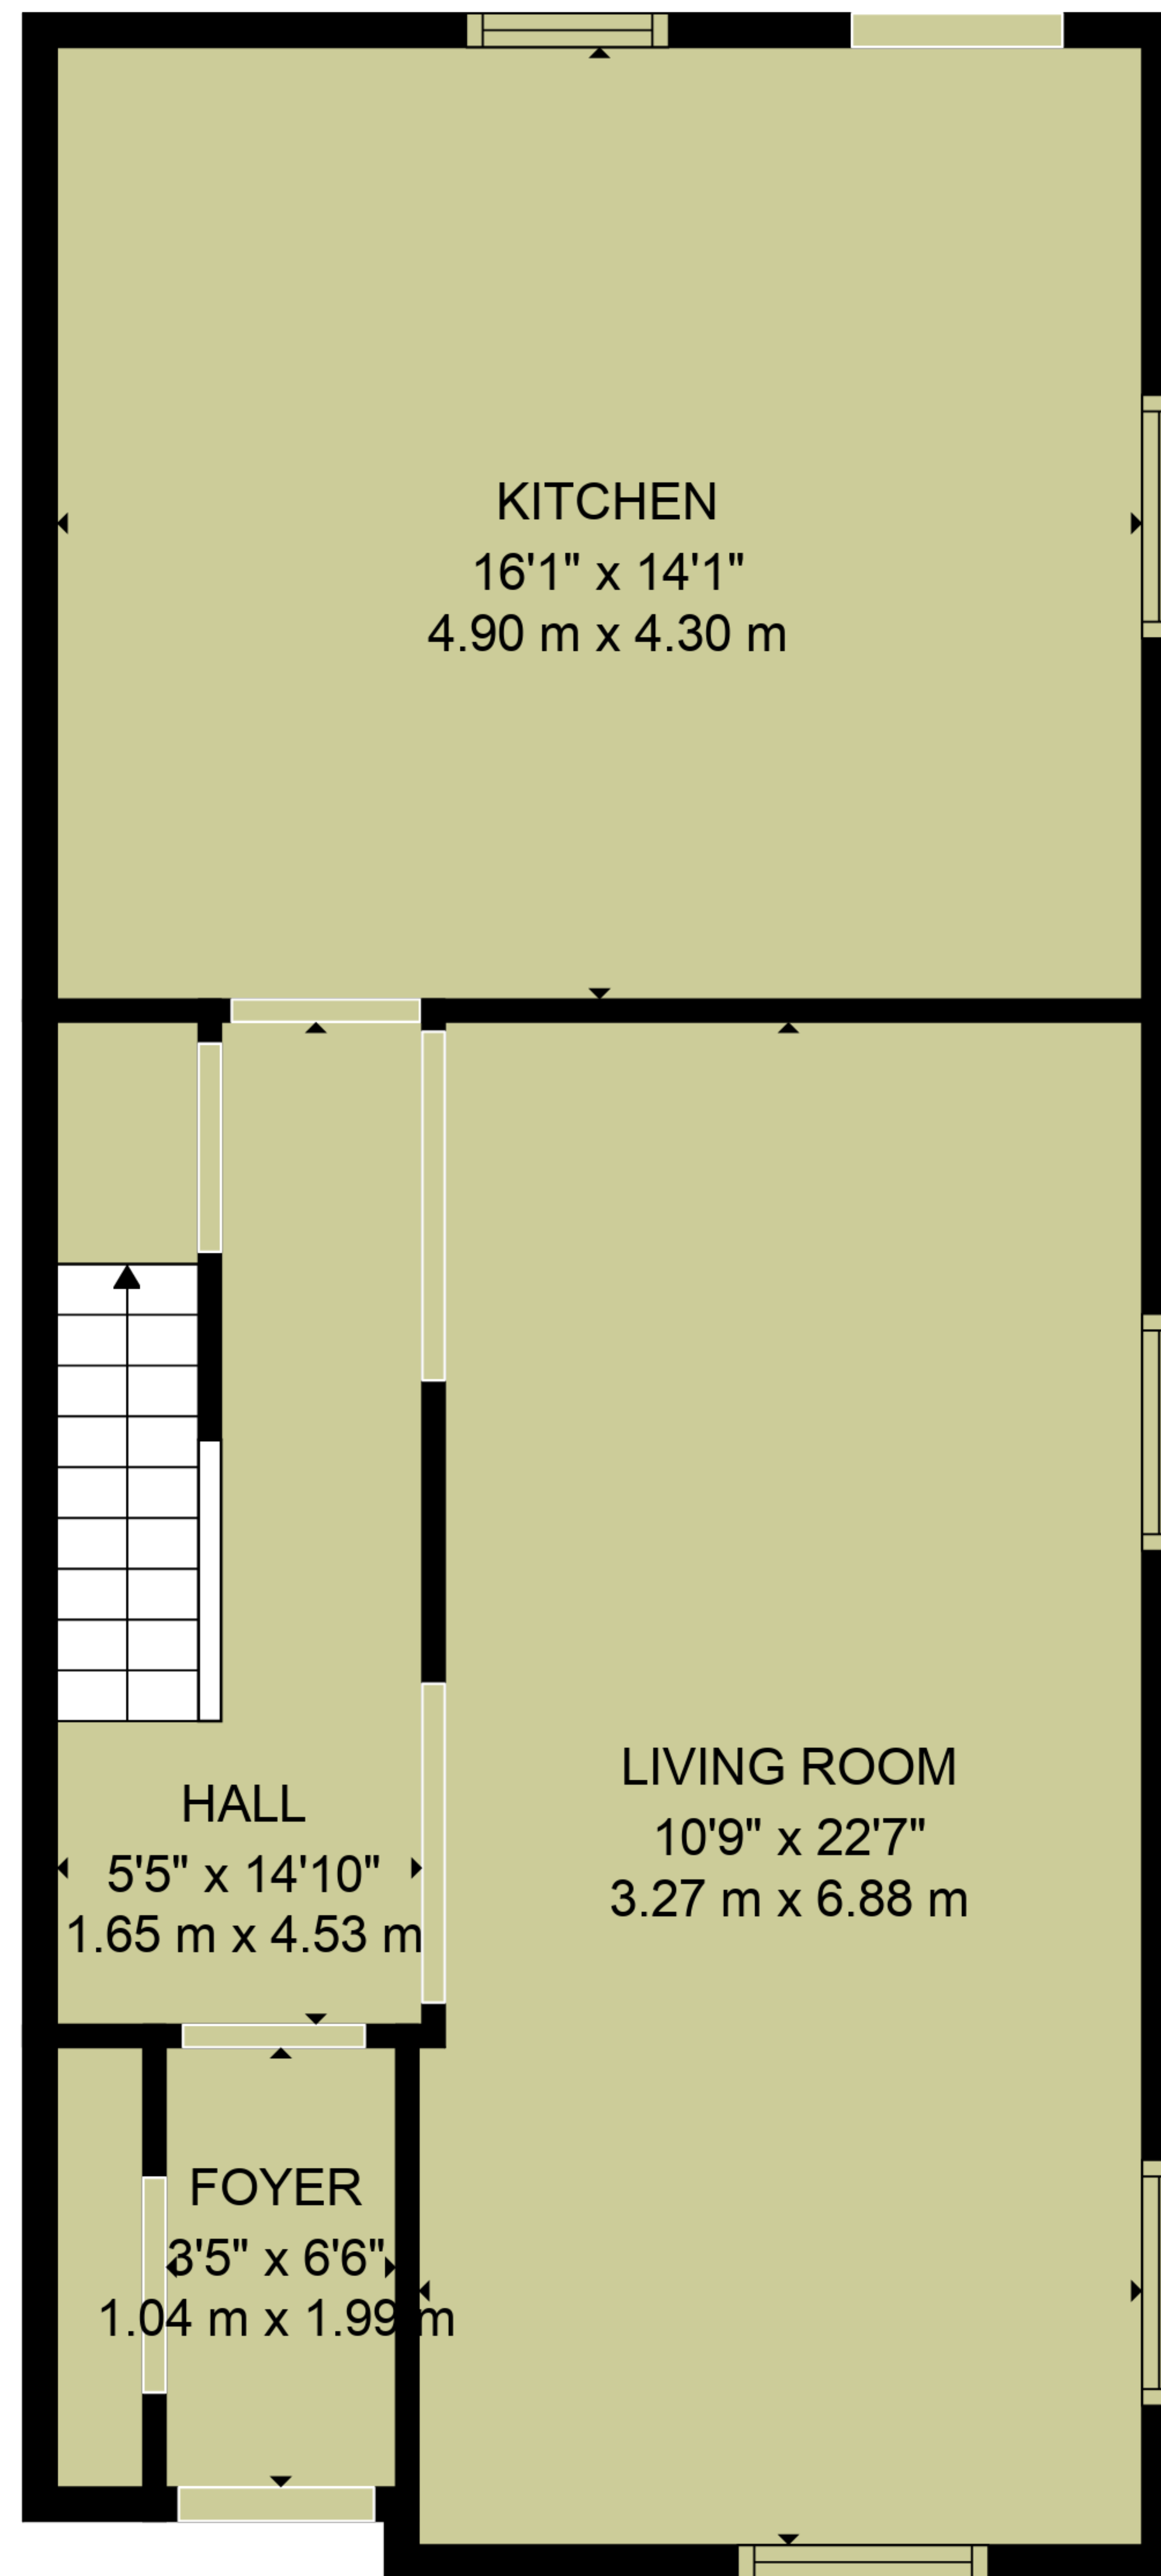

FULLTONE / 360

TOTAL: 1186 sq. ft, 110 m2
FLOOR 1: 591 sq. ft, 55 m2, FLOOR 2: 595 sq. ft, 55 m2

FLOOR PLAN CREATED BY CUBICASA APP. MEASUREMENTS DEEMED HIGHLY RELIABLE BUT NOT GUARANTEED.

FULLTONE / 360

TOTAL: 1186 sq. ft, 110 m2
FLOOR 1: 591 sq. ft, 55 m2, FLOOR 2: 595 sq. ft, 55 m2

FLOOR PLAN CREATED BY CUBICASA APP. MEASUREMENTS DEEMED HIGHLY RELIABLE BUT NOT GUARANTEED.

FLOOR 1

FLOOR 2