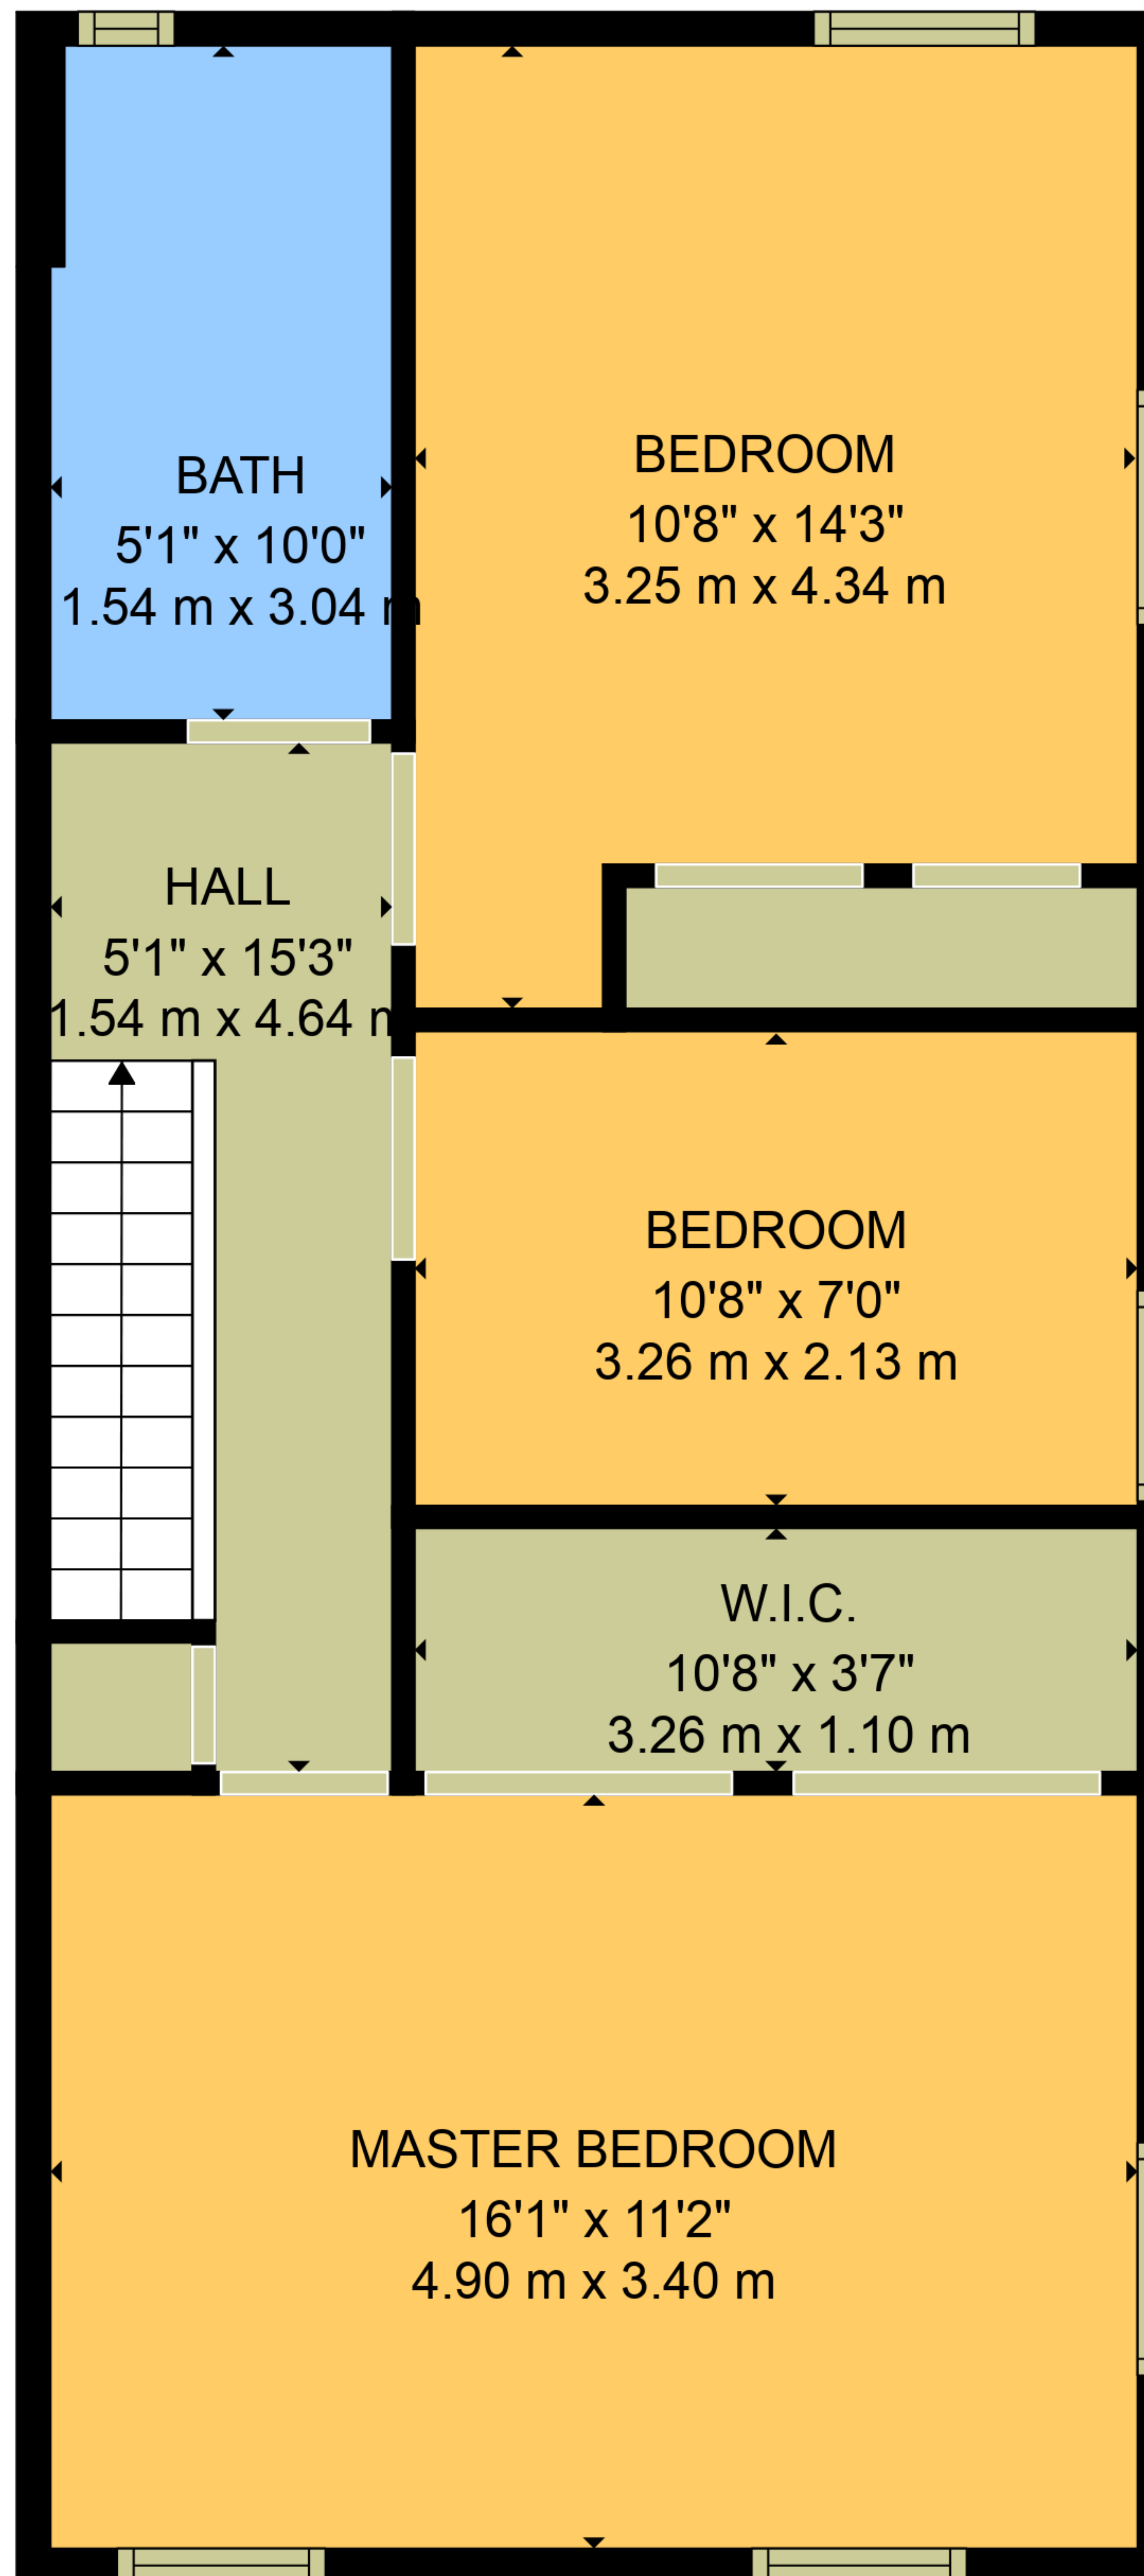

FULLTONE / 360

TOTAL: 1186 sq. ft, 110 m2
FLOOR 1: 591 sq. ft, 55 m2, FLOOR 2: 595 sq. ft, 55 m2

FLOOR PLAN CREATED BY CUBICASA APP. MEASUREMENTS DEEMED HIGHLY RELIABLE BUT NOT GUARANTEED.

FULLTONE / 360

TOTAL: 1186 sq. ft, 110 m2
FLOOR 1: 591 sq. ft, 55 m2, FLOOR 2: 595 sq. ft, 55 m2

FLOOR PLAN CREATED BY CUBICASA APP. MEASUREMENTS DEEMED HIGHLY RELIABLE BUT NOT GUARANTEED.

FLOOR 1

FLOOR 2