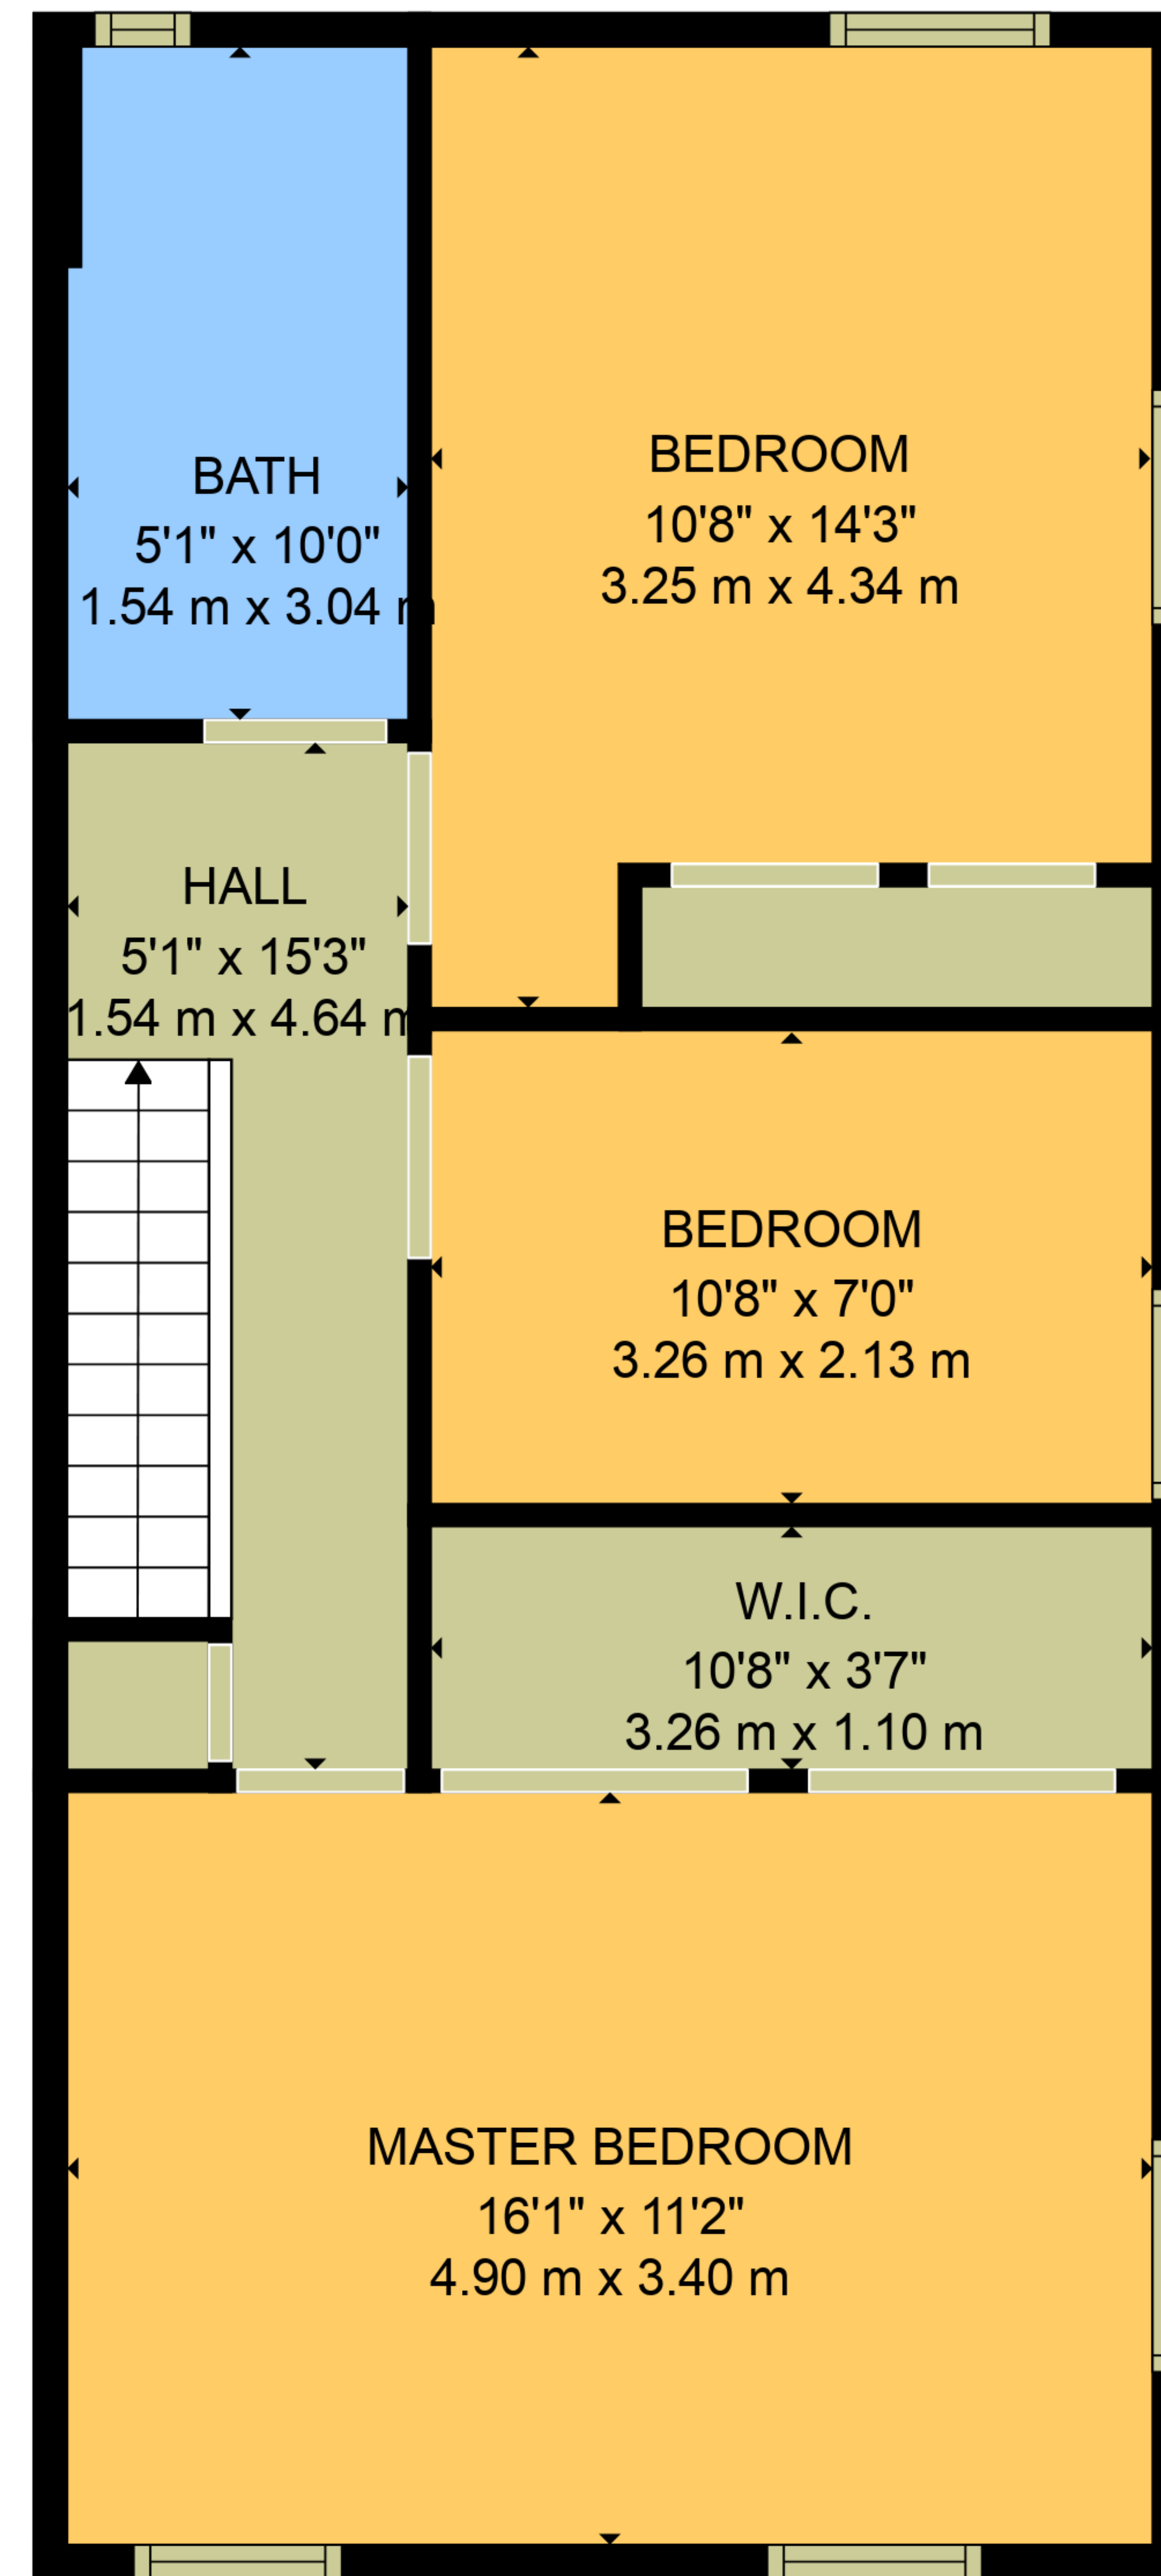

FULLTONE / 360

TOTAL: 1186 sq. ft, 110 m2
FLOOR 1: 591 sq. ft, 55 m2, FLOOR 2: 595 sq. ft, 55 m2

FLOOR PLAN CREATED BY CUBICASA APP. MEASUREMENTS DEEMED HIGHLY RELIABLE BUT NOT GUARANTEED.

FULLTONE / 360

TOTAL: 1186 sq. ft, 110 m2
FLOOR 1: 591 sq. ft, 55 m2, FLOOR 2: 595 sq. ft, 55 m2

FLOOR PLAN CREATED BY CUBICASA APP. MEASUREMENTS DEEMED HIGHLY RELIABLE BUT NOT GUARANTEED.

FLOOR 1

FLOOR 2