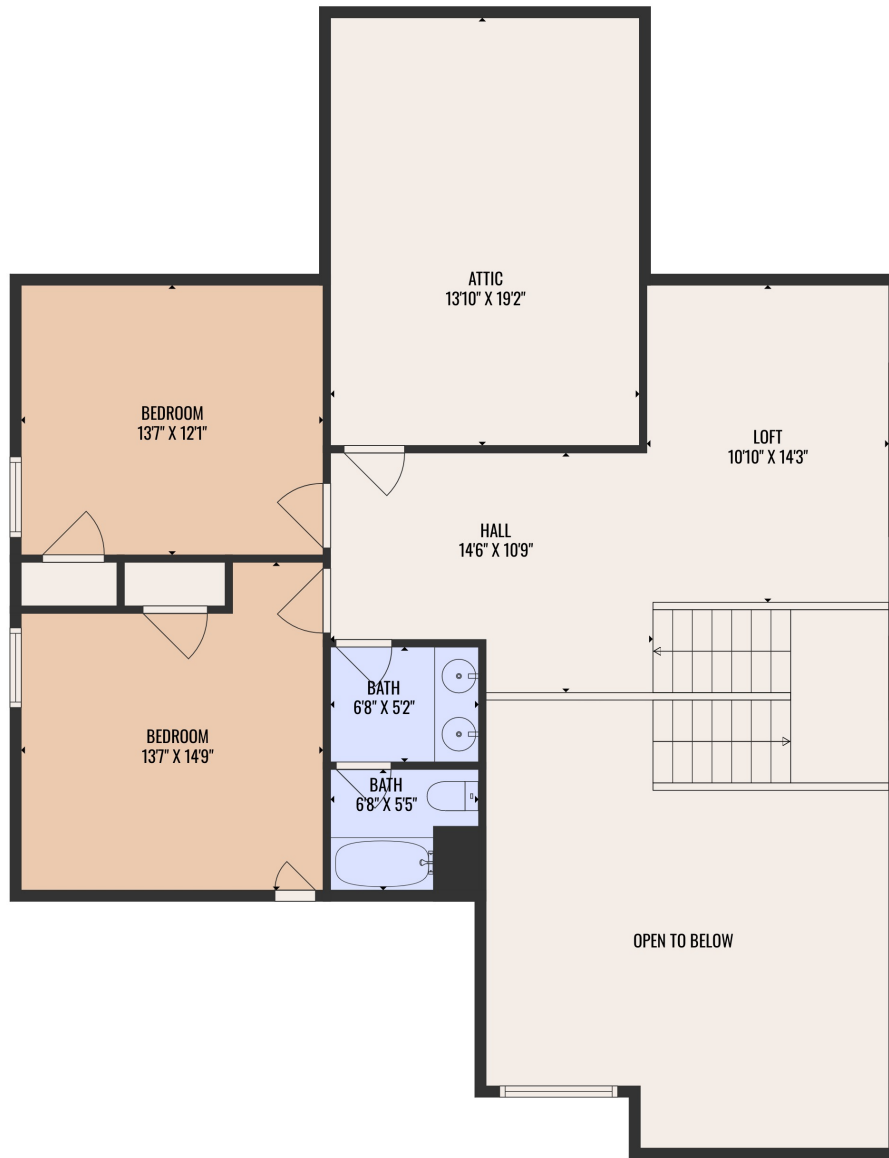

Estimated areas

GLA FLOOR 1: 1734 sq. ft, excluded 863 sq. ft
 GLA FLOOR 2: 895 sq. ft, excluded 610 sq. ft
 Total GLA 2629 sq. ft, total scanned area 4102 sq. ft

COMPLIES WITH ANSI STANDARDS. APPROXIMATE DIMENSIONS. DRAWING NOT TO SCALE.