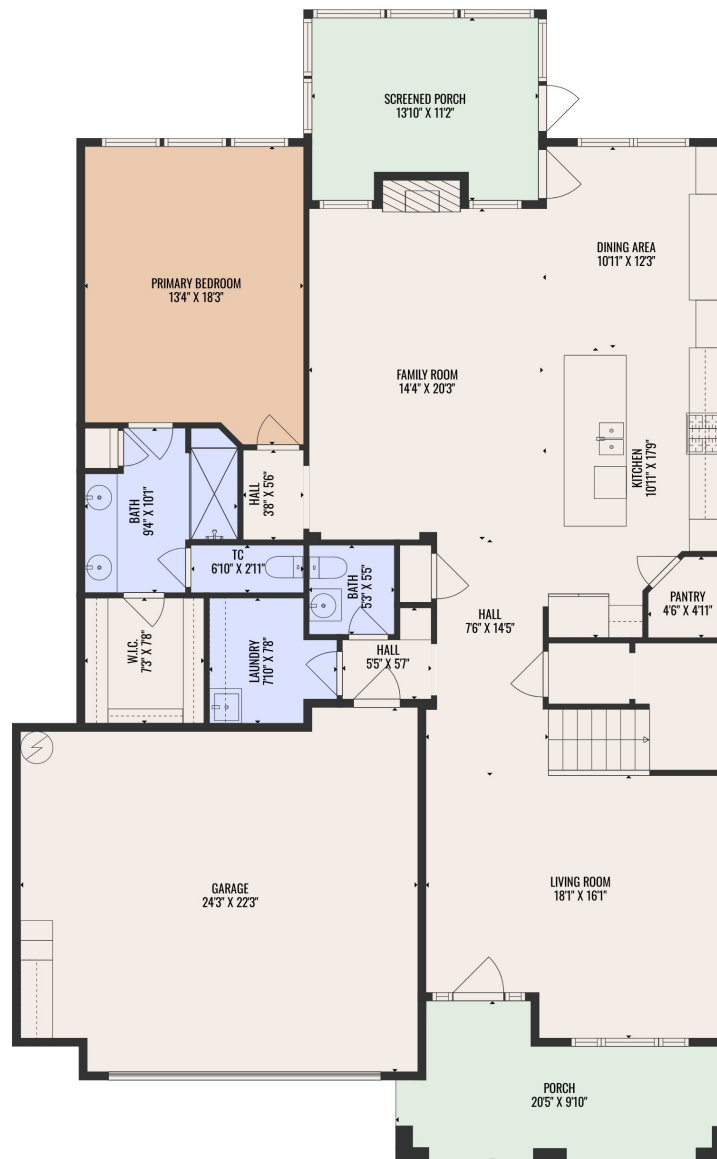

Estimated areas

GLA FLOOR 1: 1734 sq. ft, excluded 863 sq. ft
 GLA FLOOR 2: 895 sq. ft, excluded 610 sq. ft
 Total GLA 2629 sq. ft, total scanned area 4102 sq. ft

COMPLIES WITH ANSI STANDARDS. APPROXIMATE DIMENSIONS. DRAWING NOT TO SCALE.