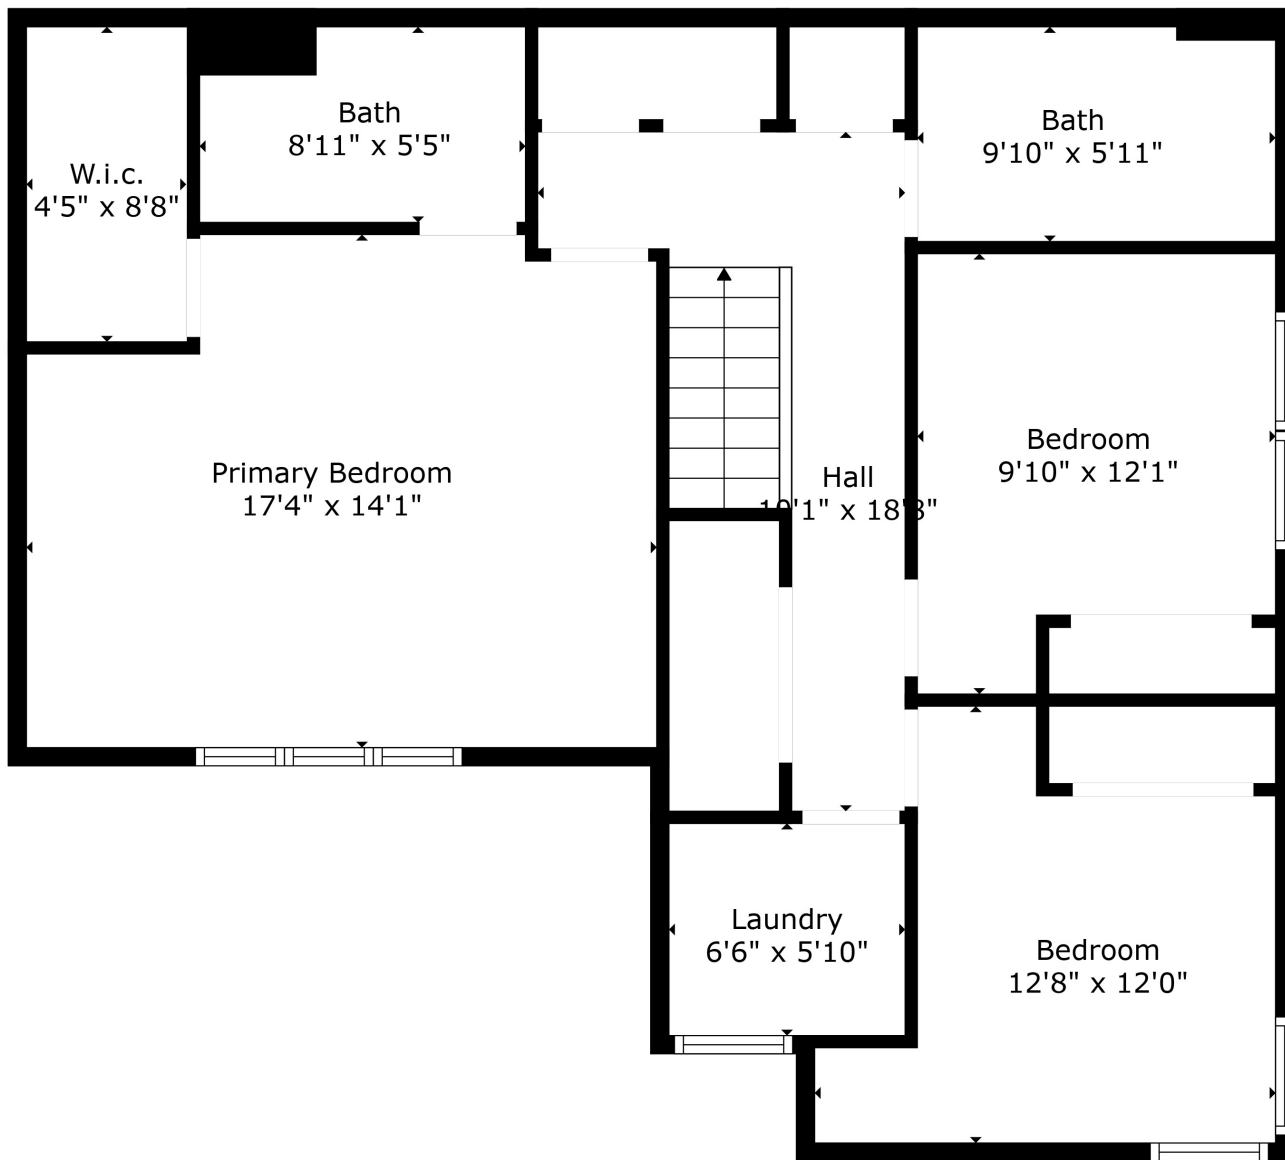

Floor 1

Floor 2

**TOTAL: 1441 sq. ft**  
 FLOOR 1: 590 sq. ft, FLOOR 2: 851 sq. ft  
 EXCLUDED AREAS: GARAGE: 340 sq. ft

**TOTAL: 1441 sq. ft**  
FLOOR 1: 590 sq. ft, FLOOR 2: 851 sq. ft  
EXCLUDED AREAS: GARAGE: 340 sq. ft

**TOTAL: 1441 sq. ft**  
FLOOR 1: 590 sq. ft, FLOOR 2: 851 sq. ft  
EXCLUDED AREAS: GARAGE: 340 sq. ft