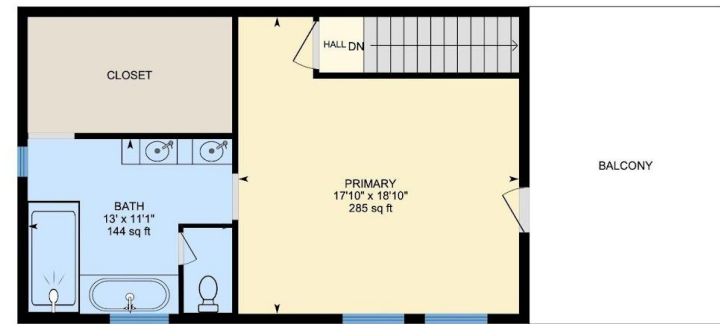

Main Building: Total Exterior Area Above Grade 2013.89 sq ft

New Step Realty LLC

1st Floor
Exterior Area 1357.65 sq ft

2nd Floor
Exterior Area 656.25 sq ft

White regions are excluded from total floor area in iGUIDE floor plans. All room dimensions and floor areas must be considered approximate and are subject to independent verification.

PREPARED: 2021/11/10

White regions are excluded from total floor area in iGUIDE floor plans. All room dimensions and floor areas must be considered approximate and are subject to independent verification.

PREPARED: 2021/11/10

Property Details**New Step Realty LLC****Room Measurements**

Only major rooms are listed. Some listed rooms may be excluded from total interior floor area (e.g. garage). Room dimensions are largest length and width; parts of room may be smaller. Room area is not always equal to product of length and width.

Kitchen: 12'10" x 18'9" (12.8' x 18.8') | 224 sq ft

Laundry: 12'2" x 5'3" (12.1' x 5.2') | 63 sq ft

Living: 18'4" x 18'9" (18.3' x 18.8') | 318 sq ft

2ND FLOOR

Bath: 13' x 11'1" (13' x 11.1') | 144 sq ft

Primary: 17'10" x 18'10" (17.8' x 18.8') | 285 sq ft