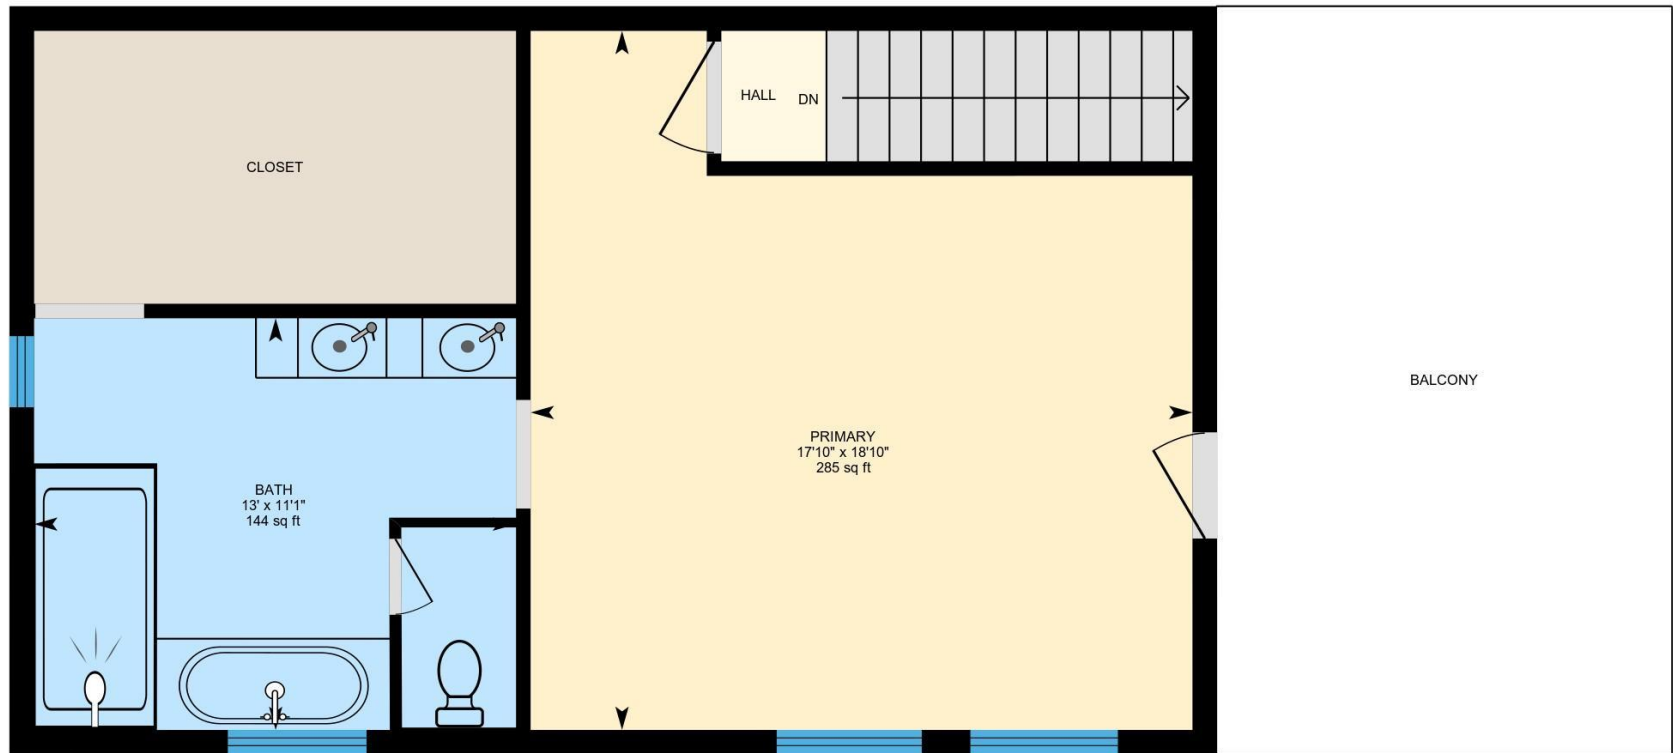

Main Building: Total Exterior Area Above Grade 2013.89 sq ft

New Step Realty LLC

1st Floor
Exterior Area 1357.65 sq ft

2nd Floor
Exterior Area 656.25 sq ft

White regions are excluded from total floor area in iGUIDE floor plans. All room dimensions and floor areas must be considered approximate and are subject to independent verification.

PREPARED: 2021/11/10

White regions are excluded from total floor area in iGUIDE floor plans. All room dimensions and floor areas must be considered approximate and are subject to independent verification.

PREPARED: 2021/11/10

Property Details**New Step Realty LLC****Room Measurements**

Only major rooms are listed. Some listed rooms may be excluded from total interior floor area (e.g. garage). Room dimensions are largest length and width; parts of room may be smaller. Room area is not always equal to product of length and width.

Kitchen: 12'10" x 18'9" (12.8' x 18.8') | 224 sq ft

Laundry: 12'2" x 5'3" (12.1' x 5.2') | 63 sq ft

Living: 18'4" x 18'9" (18.3' x 18.8') | 318 sq ft

2ND FLOOR

Bath: 13' x 11'1" (13' x 11.1') | 144 sq ft

Primary: 17'10" x 18'10" (17.8' x 18.8') | 285 sq ft