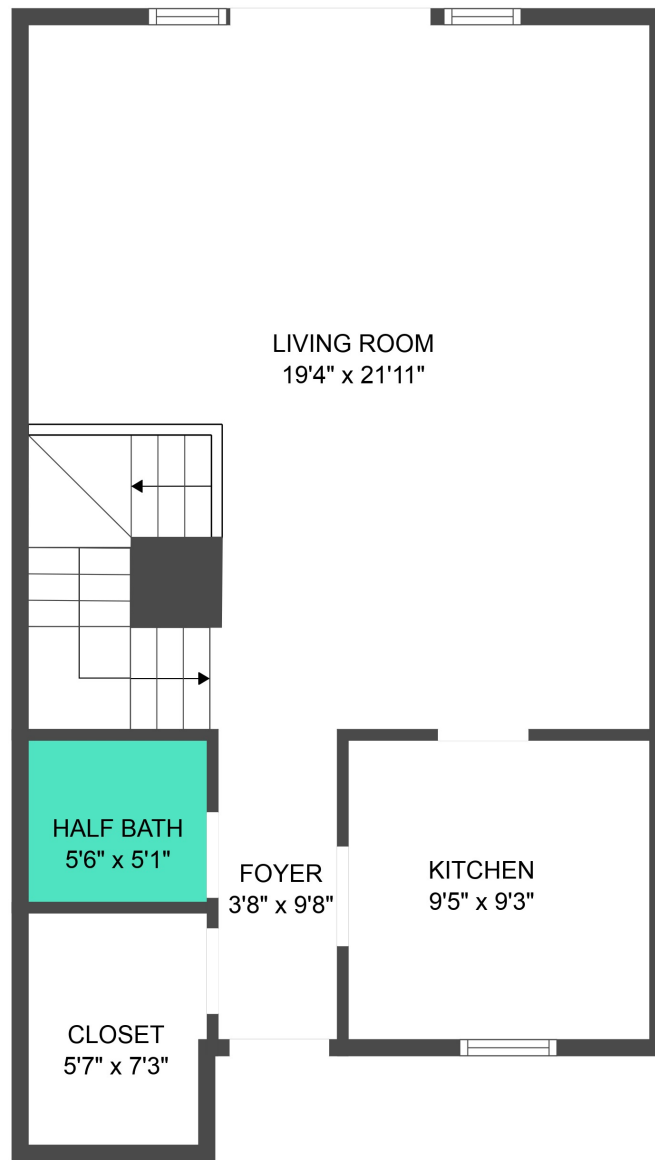

FLOOR 1

FLOOR 2

Total scanned area: 1375 sq. ft

MEASUREMENTS ARE CALCULATED BY CUBICASA TECHNOLOGY. DEEMED HIGHLY RELIABLE BUT NOT GUARANTEED.