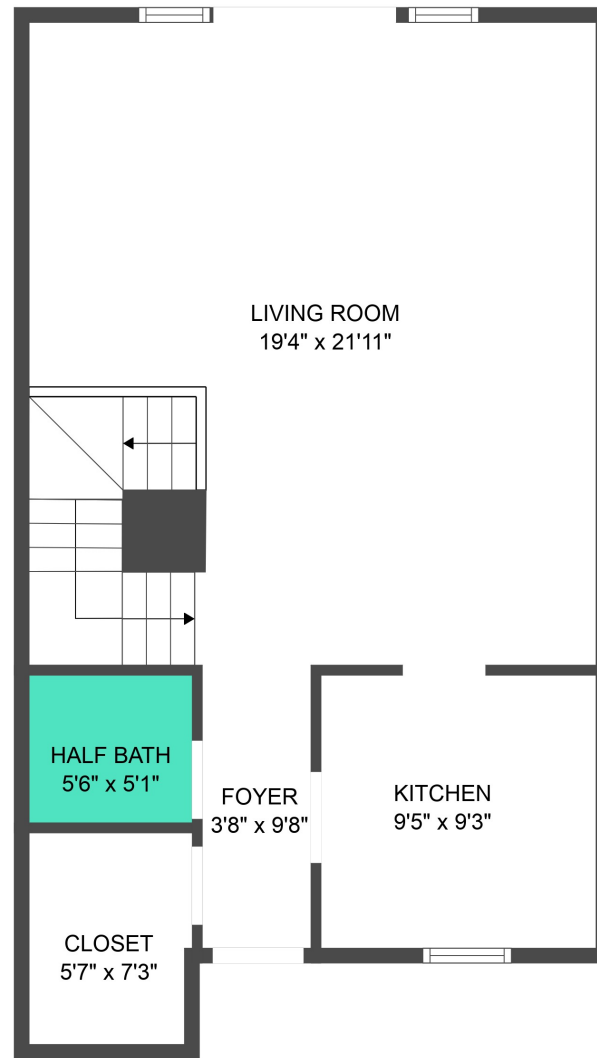

FLOOR 1

FLOOR 2

Total scanned area: 1375 sq. ft

MEASUREMENTS ARE CALCULATED BY CUBICASA TECHNOLOGY. DEEMED HIGHLY RELIABLE BUT NOT GUARANTEED.