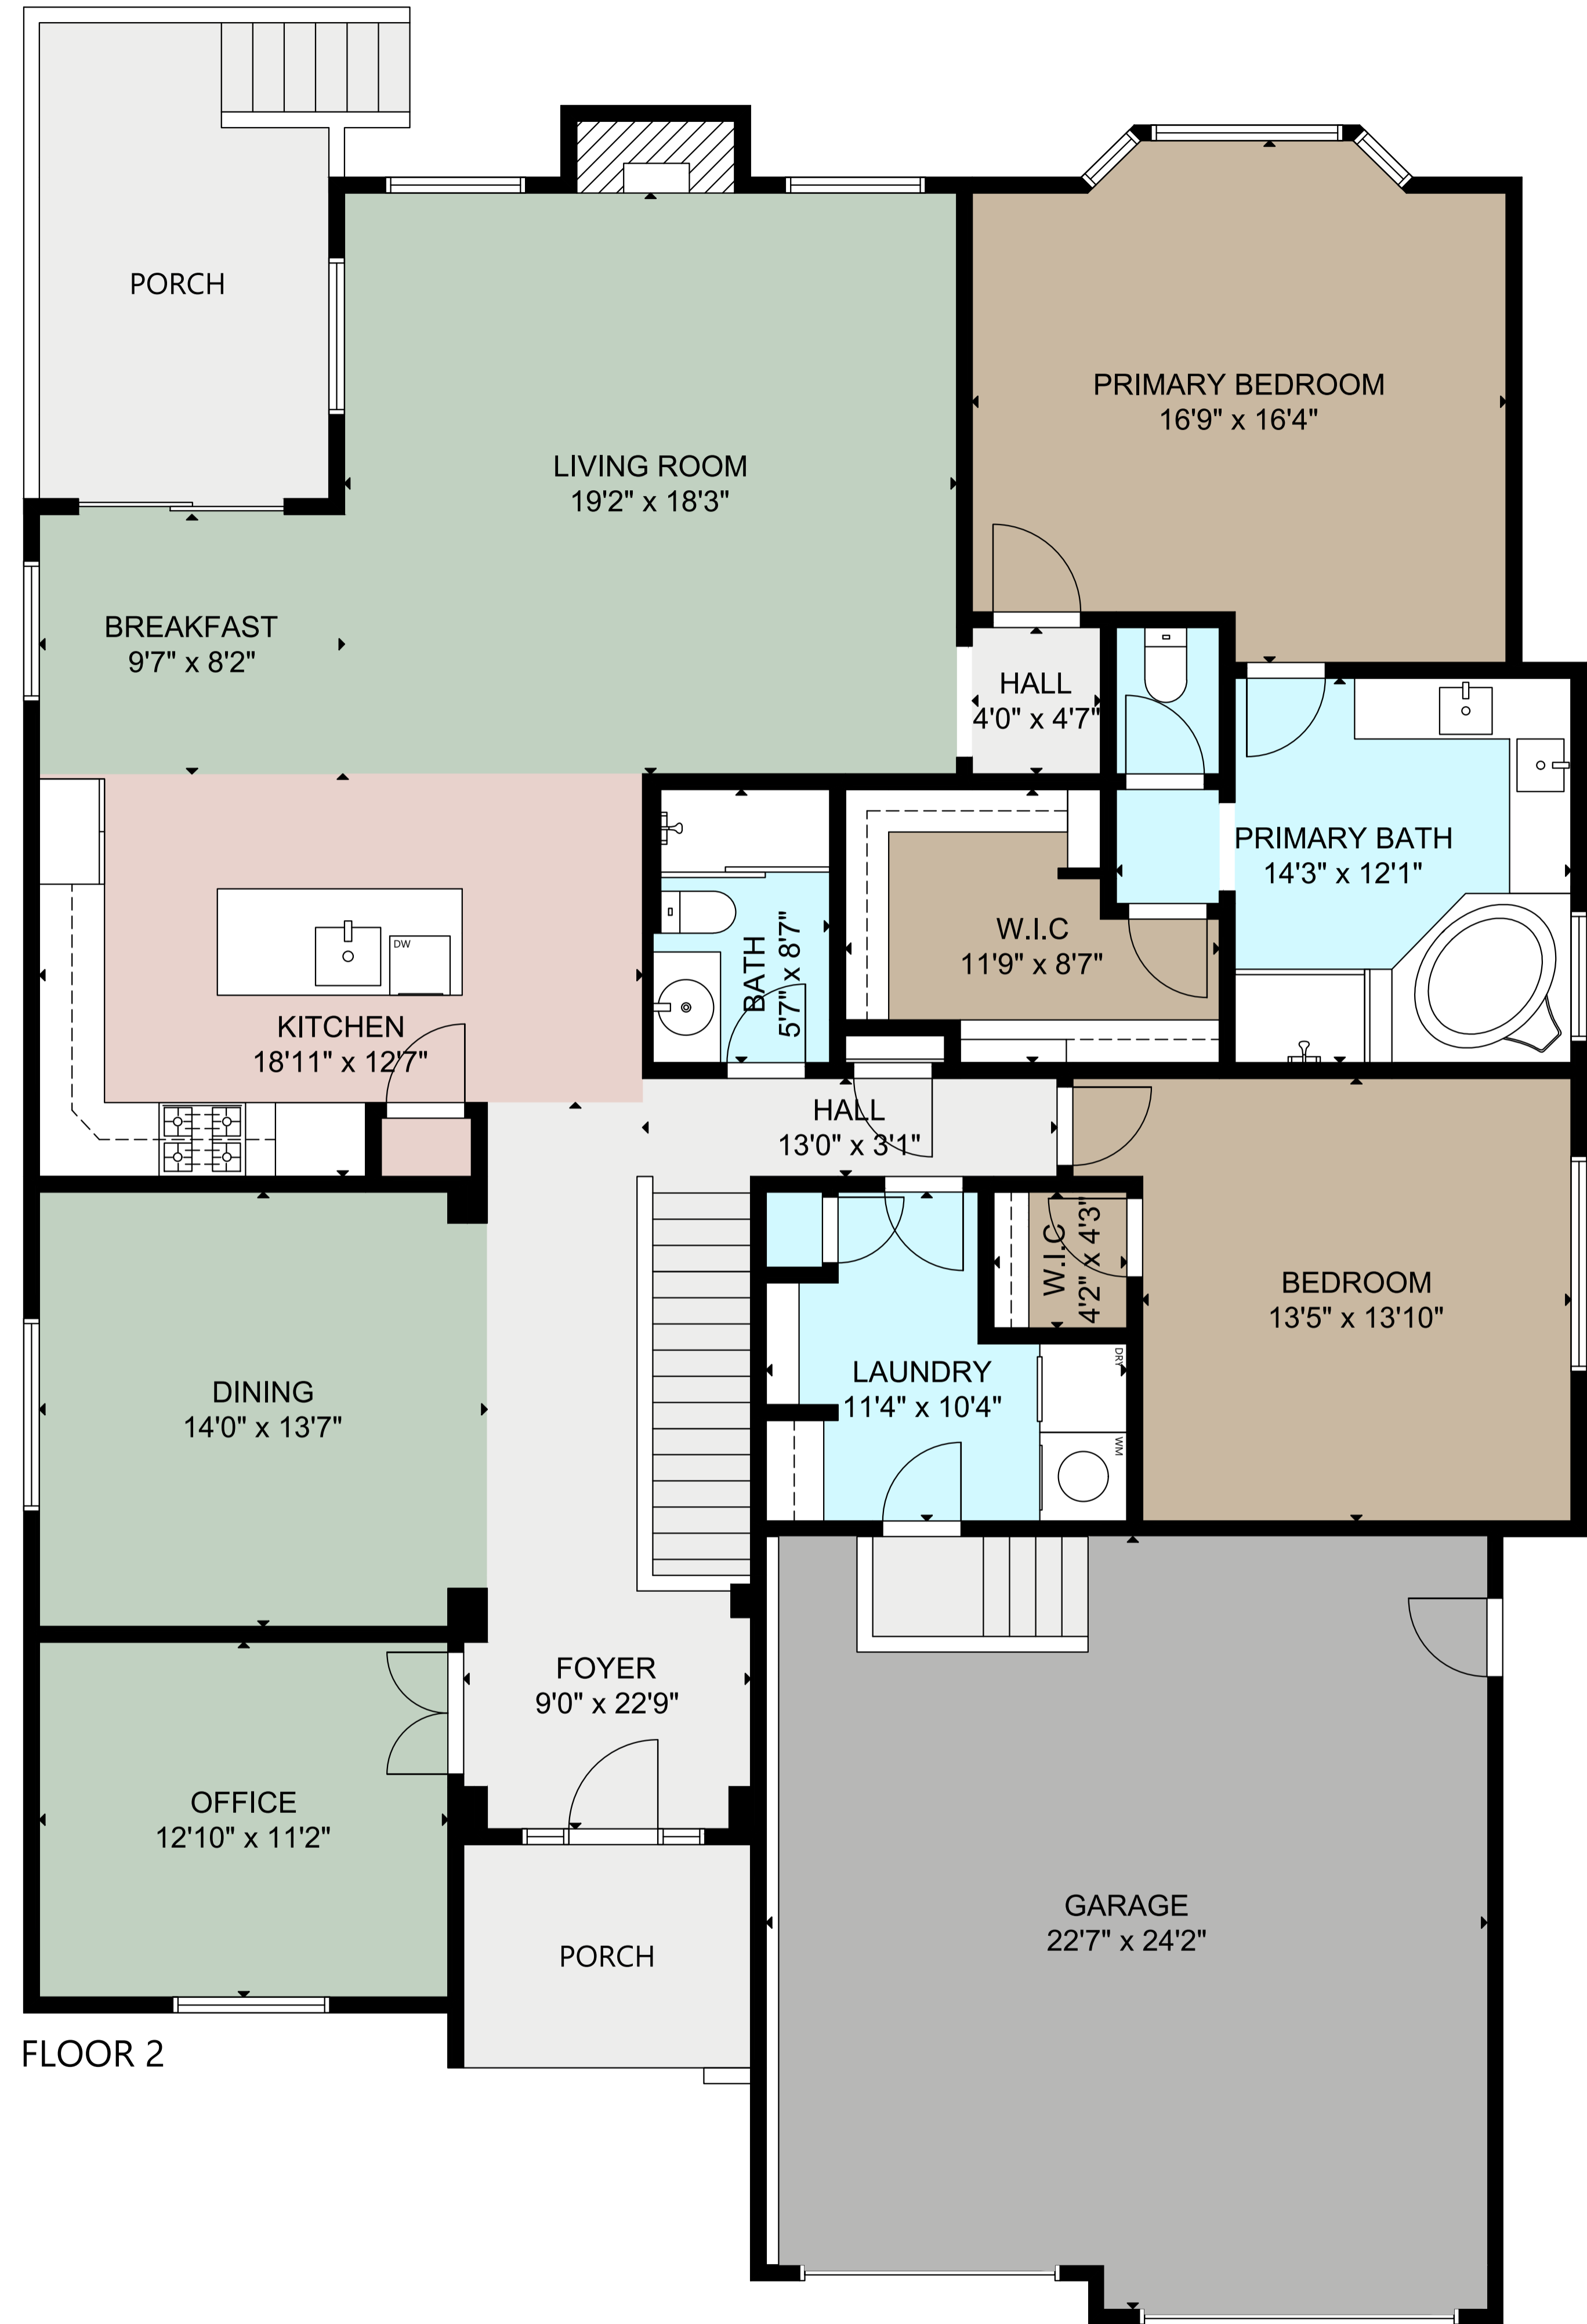

FLOOR 1

FLOOR 2

GROSS INTERNAL AREA

TOTAL: 3,940 sq ft

FLOOR 1: 1,760 sq ft, FLOOR 2: 2,180 sq ft

EXCLUDED AREA: GARAGE: 532 sq ft

SIZE AND DIMENSIONS ARE APPROXIMATE, ACTUAL MAY VARY.