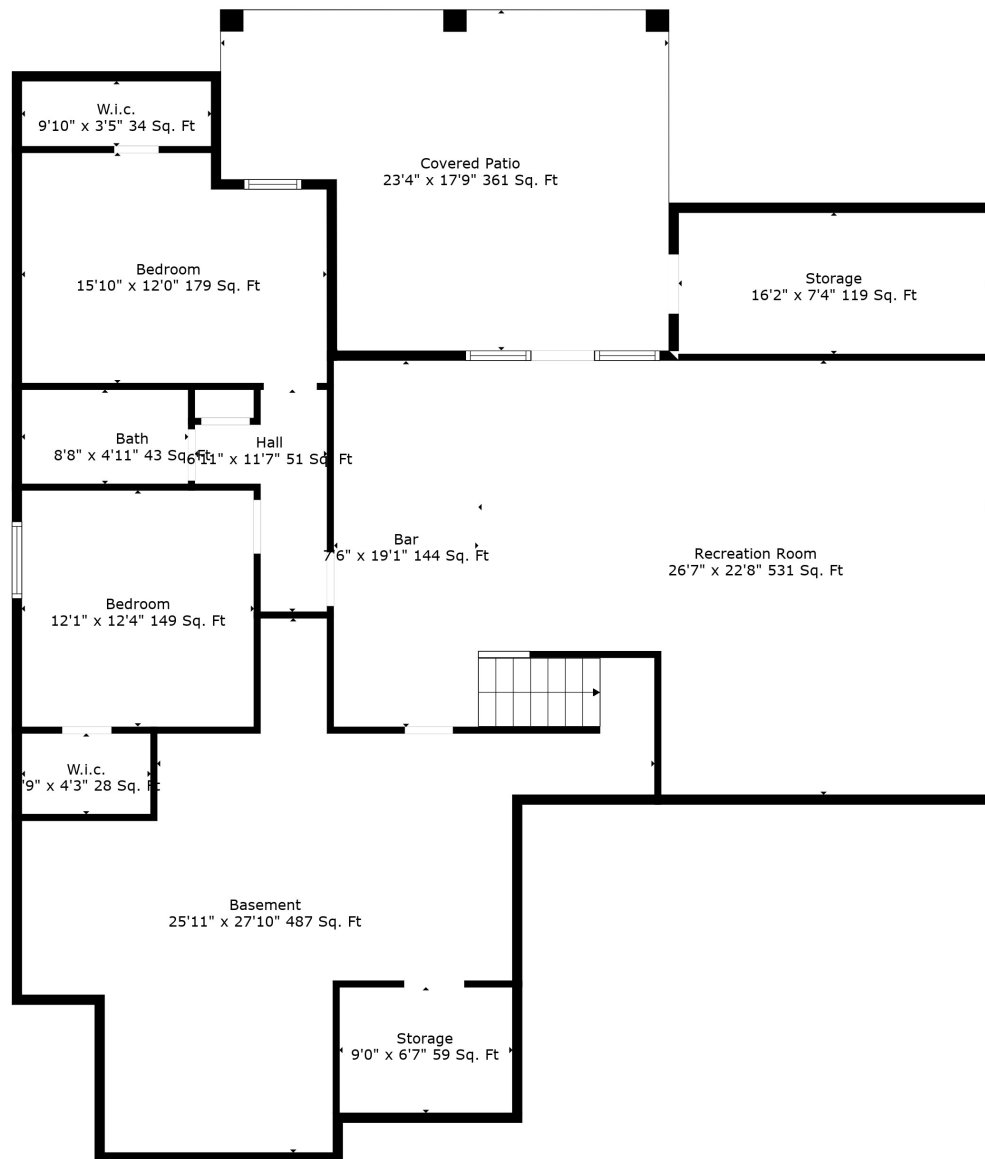

Floor 1

Floor 2

Total scanned area: 5388 sq. ft

Measurements Are Deemed Highly Reliable But Not Guaranteed.

Total scanned area: 5388 sq. ft

Measurements Are Deemed Highly Reliable But Not Guaranteed.

Total scanned area: 5388 sq. ft