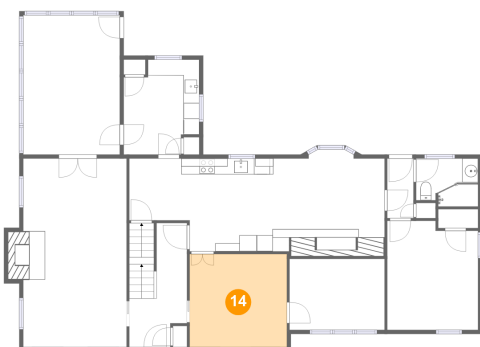

Dimensions: 12'2" x 17'6"
Area: 213 sq. ft
Counted as living area: No

Heated: No
Finished: Yes
Enclosed: No
Contiguous: Yes
Permitted: Yes
Wet space: No
Addition: No
Conversion: No

1972 Pine Drive, Holland Heights, East Lampeter Township, Lancaster, Lancaster County, Pennsylvania,

12 Floor 2 - Bath

Dimensions: 7'10" x 6'0"
Area: 45 sq. ft
Counted as living area: Yes

Heated: Yes
Finished: Yes
Enclosed: Yes
Contiguous: Yes
Permitted: Yes
Wet space: Yes
Addition: No
Conversion: No

13 Floor 2 - Kitchen

Dimensions: 18'2" x 11'8"
Area: 182 sq. ft
Counted as living area: Yes

Heated: Yes
Finished: Yes
Enclosed: Yes
Contiguous: Yes
Permitted: Yes
Wet space: No
Addition: No
Conversion: No

14 Floor 2 - Dining Room

Dimensions: 12'3" x 11'8"
Area: 143 sq. ft
Counted as living area: Yes

Heated: Yes
Finished: Yes
Enclosed: Yes
Contiguous: Yes
Permitted: Yes
Wet space: No
Addition: No
Conversion: No

1972 Pine Drive, Holland Heights, East Lampeter Township, Lancaster, Lancaster County, Pennsylvania,