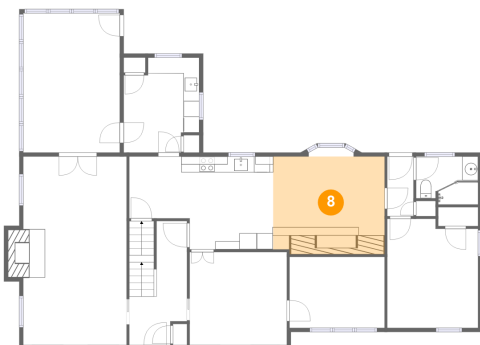

6 Floor 2 - Laundry

Dimensions: 7'6" x 9'11"
Area: 101 sq. ft
Counted as living area: Yes

Heated: Yes
Finished: Yes
Enclosed: Yes
Contiguous: Yes
Permitted: Yes
Wet space: No
Addition: No
Conversion: No

7 Floor 2 - Foyer

Dimensions: 7'3" x 15'7"
Area: 105 sq. ft
Counted as living area: Yes

Heated: Yes
Finished: Yes
Enclosed: Yes
Contiguous: Yes
Permitted: Yes
Wet space: No
Addition: No
Conversion: No

8 Floor 2 - Breakfast Nook