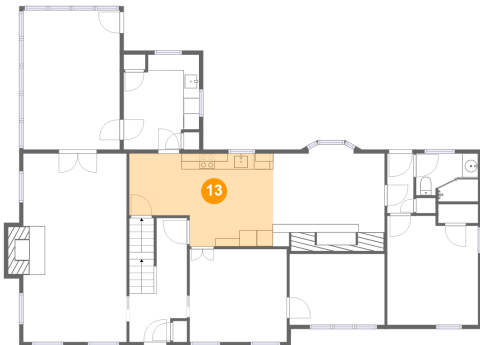

13 Floor 2 - Kitchen

Dimensions: 18'2" x 11'8"
Area: 182 sq. ft
Counted as living area: Yes

Heated: Yes
Finished: Yes
Enclosed: Yes
Contiguous: Yes
Permitted: Yes
Wet space: No
Addition: No
Conversion: No