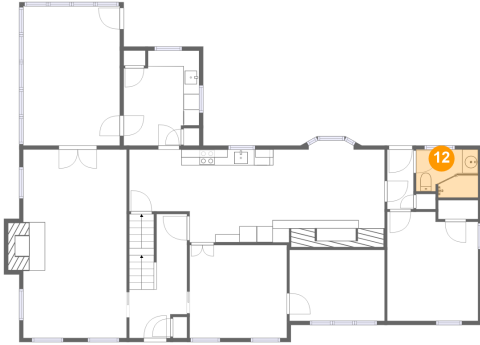

1972 Pine Drive, Holland Heights, East Lampeter Township, Lancaster, Lancaster County, Pennsylvania,

12 Floor 2 - Bath

Dimensions: 7'10" x 6'0"
Area: 45 sq. ft
Counted as living area: Yes

Heated: Yes
Finished: Yes
Enclosed: Yes
Contiguous: Yes
Permitted: Yes
Wet space: Yes
Addition: No
Conversion: No