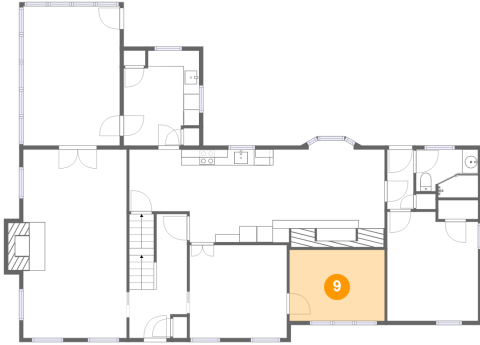

1972 Pine Drive, Holland Heights, East Lampeter Township, Lancaster, Lancaster County, Pennsylvania,

9 Floor 2 - Room

Dimensions: 12'0" x 8'11"
Area: 107 sq. ft
Counted as living area: Yes

Heated: Yes
Finished: Yes
Enclosed: Yes
Contiguous: Yes
Permitted: Yes
Wet space: No
Addition: No
Conversion: No