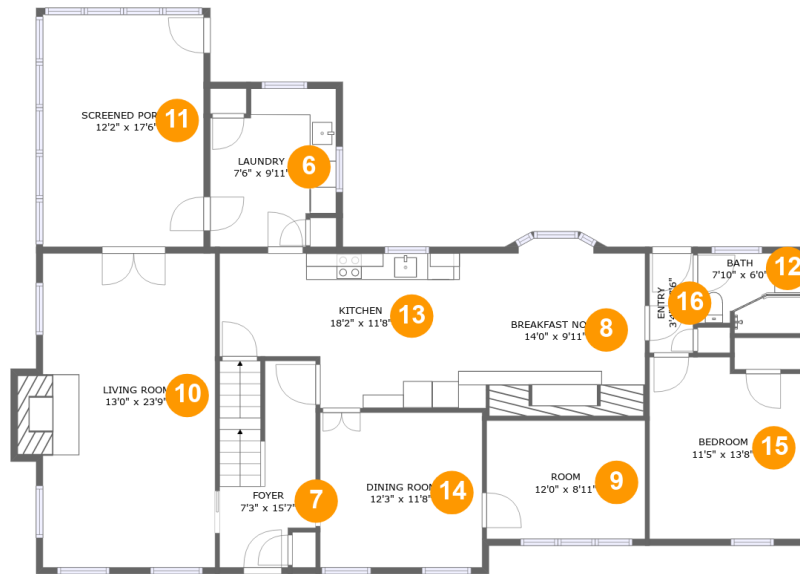

 **3,908** Total sqft

1972 Pine Drive, Holland Heights, East Lampeter Township, Lancaster, Lancaster County, Pennsylvania,

Room dimensions

Floor 1

Total sqft: 1289 Living area: 776

#		Dimensions	sqft	Counted as living area
1	Garage	23'7" x 20'3"	473 sq. ft	No
2	Room	5'9" x 5'2"	29 sq. ft	Yes
3	Recreation Room	32'4" x 22'3"	485 sq. ft	Yes
4	Wet Bar	13'7" x 9'1"	118 sq. ft	Yes
5	Room	5'9" x 8'0"	46 sq. ft	Yes

1972 Pine Drive, Holland Heights, East Lampeter Township, Lancaster, Lancaster County, Pennsylvania,

Room dimensions

Floor 2

Total sqft: 1773 Living area: 1521

#		Dimensions	sqft	Counted as living area
6	Laundry	7'6" x 9'11"	101 sq. ft	Yes
7	Foyer	7'3" x 15'7"	105 sq. ft	Yes
8	Breakfast Nook	14'0" x 9'11"	171 sq. ft	Yes
9	Room	12'0" x 8'11"	107 sq. ft	Yes
10	Living Room	13'0" x 23'9"	321 sq. ft	Yes
11	Screened Porch	12'2" x 17'6"	213 sq. ft	No
12	Bath	7'10" x 6'0"	45 sq. ft	Yes
13	Kitchen	18'2" x 11'8"	182 sq. ft	Yes
14	Dining Room	12'3" x 11'8"	143 sq. ft	Yes
15	Bedroom	11'5" x 13'8"	150 sq. ft	Yes
16	Entry	3'4" x 7'6"	25 sq. ft	Yes

1972 Pine Drive, Holland Heights, East Lampeter Township, Lancaster, Lancaster County, Pennsylvania,

Room dimensions

Floor 3

Total sqft: 846 Living area: 846

#		Dimensions	sqft	Counted as living area
17	Bath	8'6" x 6'8"	44 sq. ft	Yes
18	Hall	6'4" x 13'11"	68 sq. ft	Yes
19	Primary Bedroom	13'0" x 23'9"	270 sq. ft	Yes
20	Bedroom	13'2" x 11'3"	136 sq. ft	Yes
21	Bath	8'7" x 5'2"	44 sq. ft	Yes
22	Bedroom	13'2" x 9'7"	123 sq. ft	Yes

4 Floor 1 - Wet Bar

Dimensions: 13'7" x 9'1"
Area: 118 sq. ft
Counted as living area: Yes

Heated: Yes
Finished: Yes
Enclosed: Yes
Contiguous: Yes
Permitted: Yes
Wet space: No
Addition: No
Conversion: No