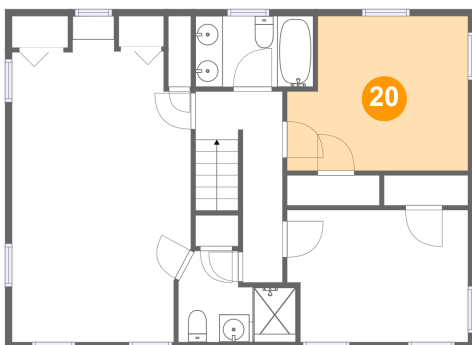

20 Floor 3 - Bedroom

Dimensions: 13'2" x 11'3"
Area: 136 sq. ft
Counted as living area: Yes

Heated: Yes
Finished: Yes
Enclosed: Yes
Contiguous: Yes
Permitted: Yes
Wet space: No
Addition: No
Conversion: No