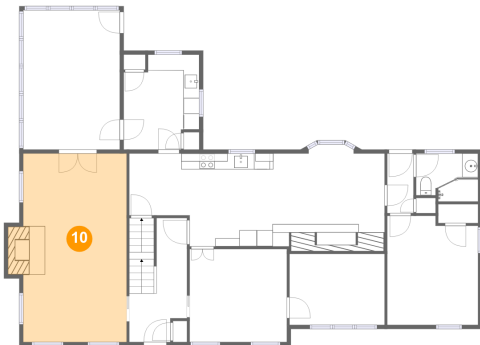

10 Floor 2 - Living Room

Dimensions: 13'0" x 23'9"
Area: 321 sq. ft
Counted as living area: Yes

Heated: Yes
Finished: Yes
Enclosed: Yes
Contiguous: Yes
Permitted: Yes
Wet space: No
Addition: No
Conversion: No