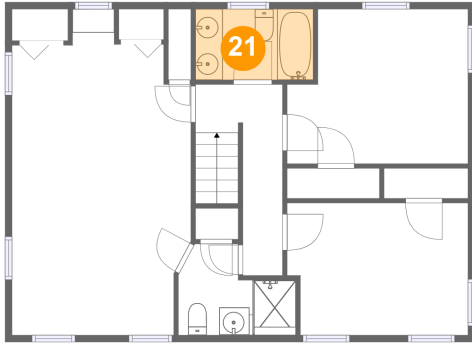

1972 Pine Drive, Holland Heights, East Lampeter Township, Lancaster, Lancaster County, Pennsylvania,

21 Floor 3 - Bath

Dimensions: 8'7" x 5'2"
Area: 44 sq. ft
Counted as living area: Yes

Heated: Yes
Finished: Yes
Enclosed: Yes
Contiguous: Yes
Permitted: Yes
Wet space: Yes
Addition: No
Conversion: No