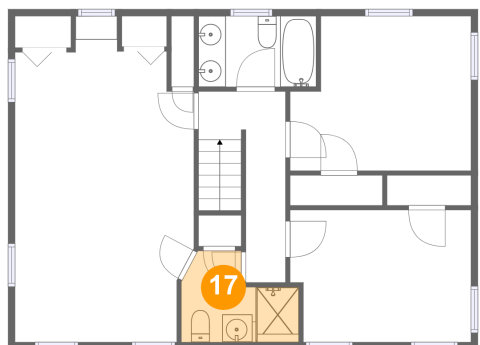

Dimensions: 12'3" x 11'8"
Area: 143 sq. ft
Counted as living area: Yes

Heated: Yes
Finished: Yes
Enclosed: Yes
Contiguous: Yes
Permitted: Yes
Wet space: No
Addition: No
Conversion: No

1972 Pine Drive, Holland Heights, East Lampeter Township, Lancaster, Lancaster County, Pennsylvania,

15 Floor 2 - Bedroom

Dimensions: 11'5" x 13'8"
Area: 150 sq. ft
Counted as living area: Yes

Heated: Yes
Finished: Yes
Enclosed: Yes
Contiguous: Yes
Permitted: Yes
Wet space: No
Addition: No
Conversion: No

16 Floor 2 - Entry

Dimensions: 3'4" x 7'6"
Area: 25 sq. ft
Counted as living area: Yes

Heated: Yes
Finished: Yes
Enclosed: Yes
Contiguous: Yes
Permitted: Yes
Wet space: No
Addition: No
Conversion: No

17 Floor 3 - Bath

Dimensions: 8'6" x 6'8"
Area: 44 sq. ft
Counted as living area: Yes

Heated: Yes
Finished: Yes
Enclosed: Yes
Contiguous: Yes
Permitted: Yes
Wet space: Yes
Addition: No
Conversion: No

1972 Pine Drive, Holland Heights, East Lampeter Township, Lancaster, Lancaster County, Pennsylvania,