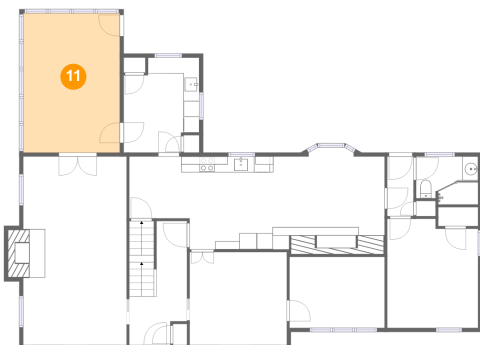

9 Floor 2 - Room

Dimensions: 12'0" x 8'11"
Area: 107 sq. ft
Counted as living area: Yes

Heated: Yes
Finished: Yes
Enclosed: Yes
Contiguous: Yes
Permitted: Yes
Wet space: No
Addition: No
Conversion: No

10 Floor 2 - Living Room

Dimensions: 13'0" x 23'9"
Area: 321 sq. ft
Counted as living area: Yes

Heated: Yes
Finished: Yes
Enclosed: Yes
Contiguous: Yes
Permitted: Yes
Wet space: No
Addition: No
Conversion: No

11 Floor 2 - Screened Porch