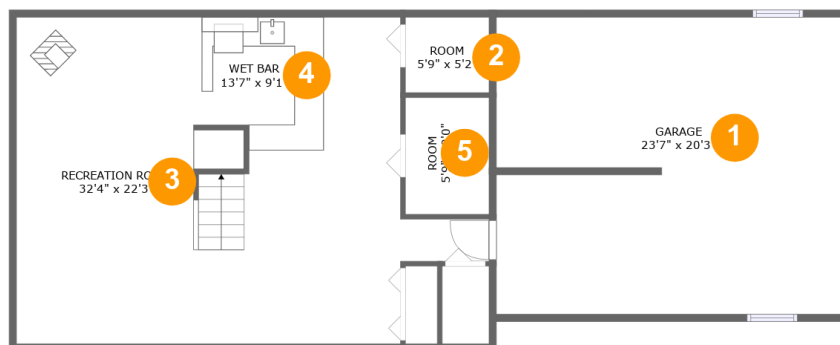

 **3,908** Total sqft

1972 Pine Drive, Holland Heights, East Lampeter Township, Lancaster, Lancaster County, Pennsylvania,

Room dimensions

Floor 1

Total sqft: 1289 Living area: 776

#		Dimensions	sqft	Counted as living area
1	Garage	23'7" x 20'3"	473 sq. ft	No
2	Room	5'9" x 5'2"	29 sq. ft	Yes
3	Recreation Room	32'4" x 22'3"	485 sq. ft	Yes
4	Wet Bar	13'7" x 9'1"	118 sq. ft	Yes
5	Room	5'9" x 8'0"	46 sq. ft	Yes

1972 Pine Drive, Holland Heights, East Lampeter Township, Lancaster, Lancaster County, Pennsylvania,

Room dimensions

Floor 2

Total sqft: 1773 Living area: 1521

#		Dimensions	sqft	Counted as living area
6	Laundry	7'6" x 9'11"	101 sq. ft	Yes
7	Foyer	7'3" x 15'7"	105 sq. ft	Yes
8	Breakfast Nook	14'0" x 9'11"	171 sq. ft	Yes
9	Room	12'0" x 8'11"	107 sq. ft	Yes
10	Living Room	13'0" x 23'9"	321 sq. ft	Yes
11	Screened Porch	12'2" x 17'6"	213 sq. ft	No
12	Bath	7'10" x 6'0"	45 sq. ft	Yes
13	Kitchen	18'2" x 11'8"	182 sq. ft	Yes
14	Dining Room	12'3" x 11'8"	143 sq. ft	Yes
15	Bedroom	11'5" x 13'8"	150 sq. ft	Yes
16	Entry	3'4" x 7'6"	25 sq. ft	Yes

1972 Pine Drive, Holland Heights, East Lampeter Township, Lancaster, Lancaster County, Pennsylvania,

Room dimensions

Floor 3

Total sqft: 846 Living area: 846

#		Dimensions	sqft	Counted as living area
17	Bath	8'6" x 6'8"	44 sq. ft	Yes
18	Hall	6'4" x 13'11"	68 sq. ft	Yes
19	Primary Bedroom	13'0" x 23'9"	270 sq. ft	Yes
20	Bedroom	13'2" x 11'3"	136 sq. ft	Yes
21	Bath	8'7" x 5'2"	44 sq. ft	Yes
22	Bedroom	13'2" x 9'7"	123 sq. ft	Yes

4 Floor 1 - Wet Bar

Dimensions: 13'7" x 9'1"
Area: 118 sq. ft
Counted as living area: Yes

Heated: Yes
Finished: Yes
Enclosed: Yes
Contiguous: Yes
Permitted: Yes
Wet space: No
Addition: No
Conversion: No