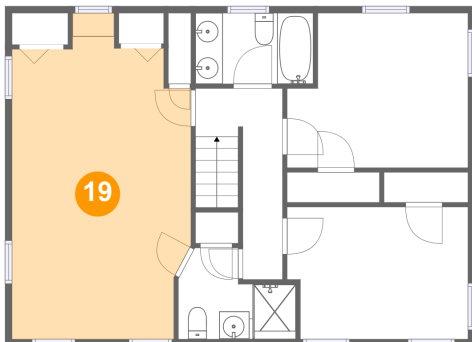

19 Floor 3 - Primary Bedroom

Dimensions: 13'0" x 23'9"
Area: 270 sq. ft
Counted as living area: Yes

Heated: Yes
Finished: Yes
Enclosed: Yes
Contiguous: Yes
Permitted: Yes
Wet space: No
Addition: No
Conversion: No