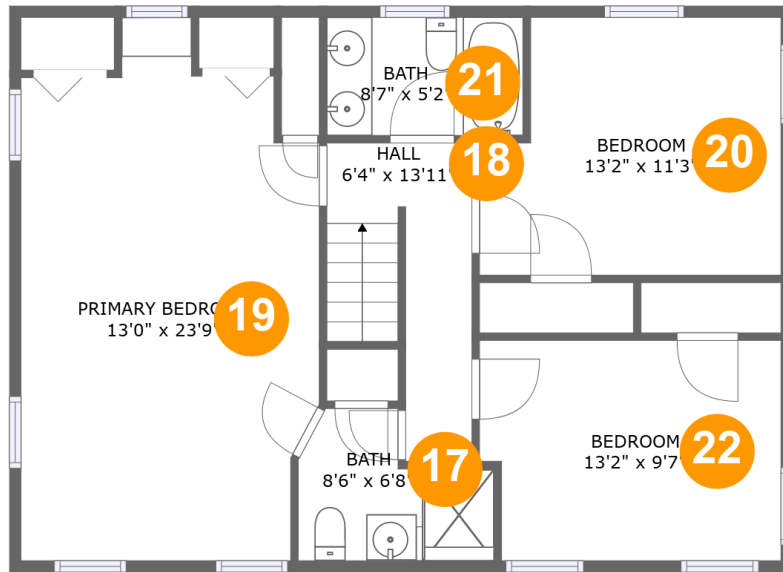

 **3,908** Total sqft

1972 Pine Drive, Holland Heights, East Lampeter Township, Lancaster, Lancaster County, Pennsylvania,

Room dimensions

Floor 1

Total sqft: 1289 Living area: 776

#		Dimensions	sqft	Counted as living area
1	Garage	23'7" x 20'3"	473 sq. ft	No
2	Room	5'9" x 5'2"	29 sq. ft	Yes
3	Recreation Room	32'4" x 22'3"	485 sq. ft	Yes
4	Wet Bar	13'7" x 9'1"	118 sq. ft	Yes
5	Room	5'9" x 8'0"	46 sq. ft	Yes

1972 Pine Drive, Holland Heights, East Lampeter Township, Lancaster, Lancaster County, Pennsylvania,

Room dimensions

Floor 2

Total sqft: 1773 Living area: 1521

#		Dimensions	sqft	Counted as living area
6	Laundry	7'6" x 9'11"	101 sq. ft	Yes
7	Foyer	7'3" x 15'7"	105 sq. ft	Yes
8	Breakfast Nook	14'0" x 9'11"	171 sq. ft	Yes
9	Room	12'0" x 8'11"	107 sq. ft	Yes
10	Living Room	13'0" x 23'9"	321 sq. ft	Yes
11	Screened Porch	12'2" x 17'6"	213 sq. ft	No
12	Bath	7'10" x 6'0"	45 sq. ft	Yes
13	Kitchen	18'2" x 11'8"	182 sq. ft	Yes
14	Dining Room	12'3" x 11'8"	143 sq. ft	Yes
15	Bedroom	11'5" x 13'8"	150 sq. ft	Yes
16	Entry	3'4" x 7'6"	25 sq. ft	Yes

1972 Pine Drive, Holland Heights, East Lampeter Township, Lancaster, Lancaster County, Pennsylvania,

Room dimensions

Floor 3

Total sqft: 846 Living area: 846

#		Dimensions	sqft	Counted as living area
17	Bath	8'6" x 6'8"	44 sq. ft	Yes
18	Hall	6'4" x 13'11"	68 sq. ft	Yes
19	Primary Bedroom	13'0" x 23'9"	270 sq. ft	Yes
20	Bedroom	13'2" x 11'3"	136 sq. ft	Yes
21	Bath	8'7" x 5'2"	44 sq. ft	Yes
22	Bedroom	13'2" x 9'7"	123 sq. ft	Yes

4 Floor 1 - Wet Bar

Dimensions: 13'7" x 9'1"
Area: 118 sq. ft
Counted as living area: Yes

Heated: Yes
Finished: Yes
Enclosed: Yes
Contiguous: Yes
Permitted: Yes
Wet space: No
Addition: No
Conversion: No