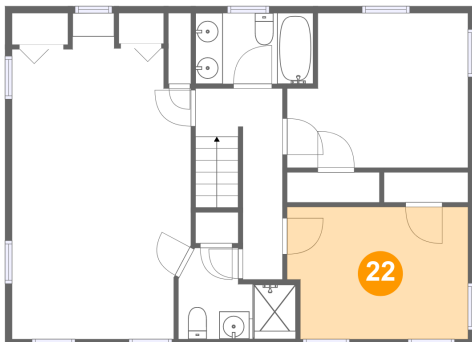

22 Floor 3 - Bedroom

Dimensions: 13'2" x 9'7"
Area: 123 sq. ft
Counted as living area: Yes

Heated: Yes
Finished: Yes
Enclosed: Yes
Contiguous: Yes
Permitted: Yes
Wet space: No
Addition: No
Conversion: No