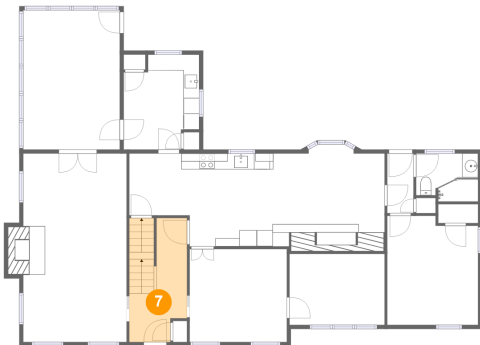

7 Floor 2 - Foyer

Dimensions: 7'3" x 15'7"
Area: 105 sq. ft
Counted as living area: Yes

Heated: Yes
Finished: Yes
Enclosed: Yes
Contiguous: Yes
Permitted: Yes
Wet space: No
Addition: No
Conversion: No