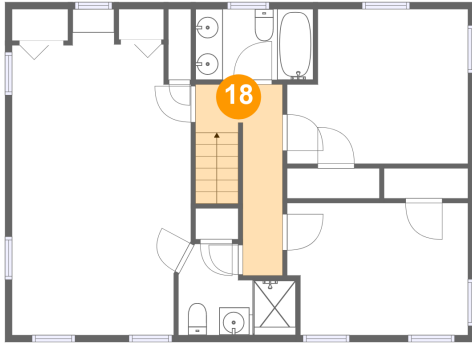

1972 Pine Drive, Holland Heights, East Lampeter Township, Lancaster, Lancaster County, Pennsylvania,

18 Floor 3 - Hall

Dimensions: 6'4" x 13'11"
Area: 68 sq. ft
Counted as living area: Yes

Heated: Yes
Finished: Yes
Enclosed: Yes
Contiguous: Yes
Permitted: Yes
Wet space: No
Addition: No
Conversion: No