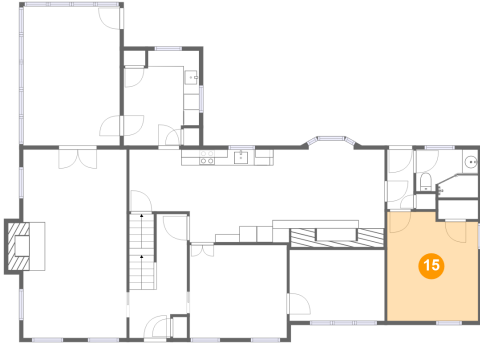

1972 Pine Drive, Holland Heights, East Lampeter Township, Lancaster, Lancaster County, Pennsylvania,

15 Floor 2 - Bedroom

Dimensions: 11'5" x 13'8"
Area: 150 sq. ft
Counted as living area: Yes

Heated: Yes
Finished: Yes
Enclosed: Yes
Contiguous: Yes
Permitted: Yes
Wet space: No
Addition: No
Conversion: No