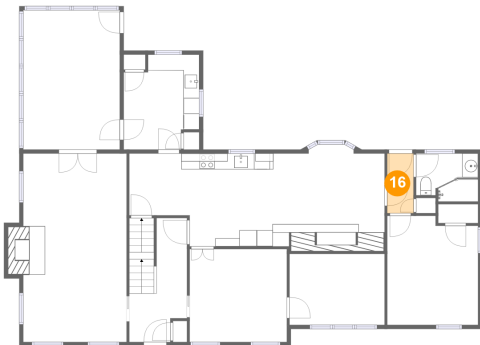

16 Floor 2 - Entry

Dimensions: 3'4" x 7'6"
Area: 25 sq. ft
Counted as living area: Yes

Heated: Yes
Finished: Yes
Enclosed: Yes
Contiguous: Yes
Permitted: Yes
Wet space: No
Addition: No
Conversion: No