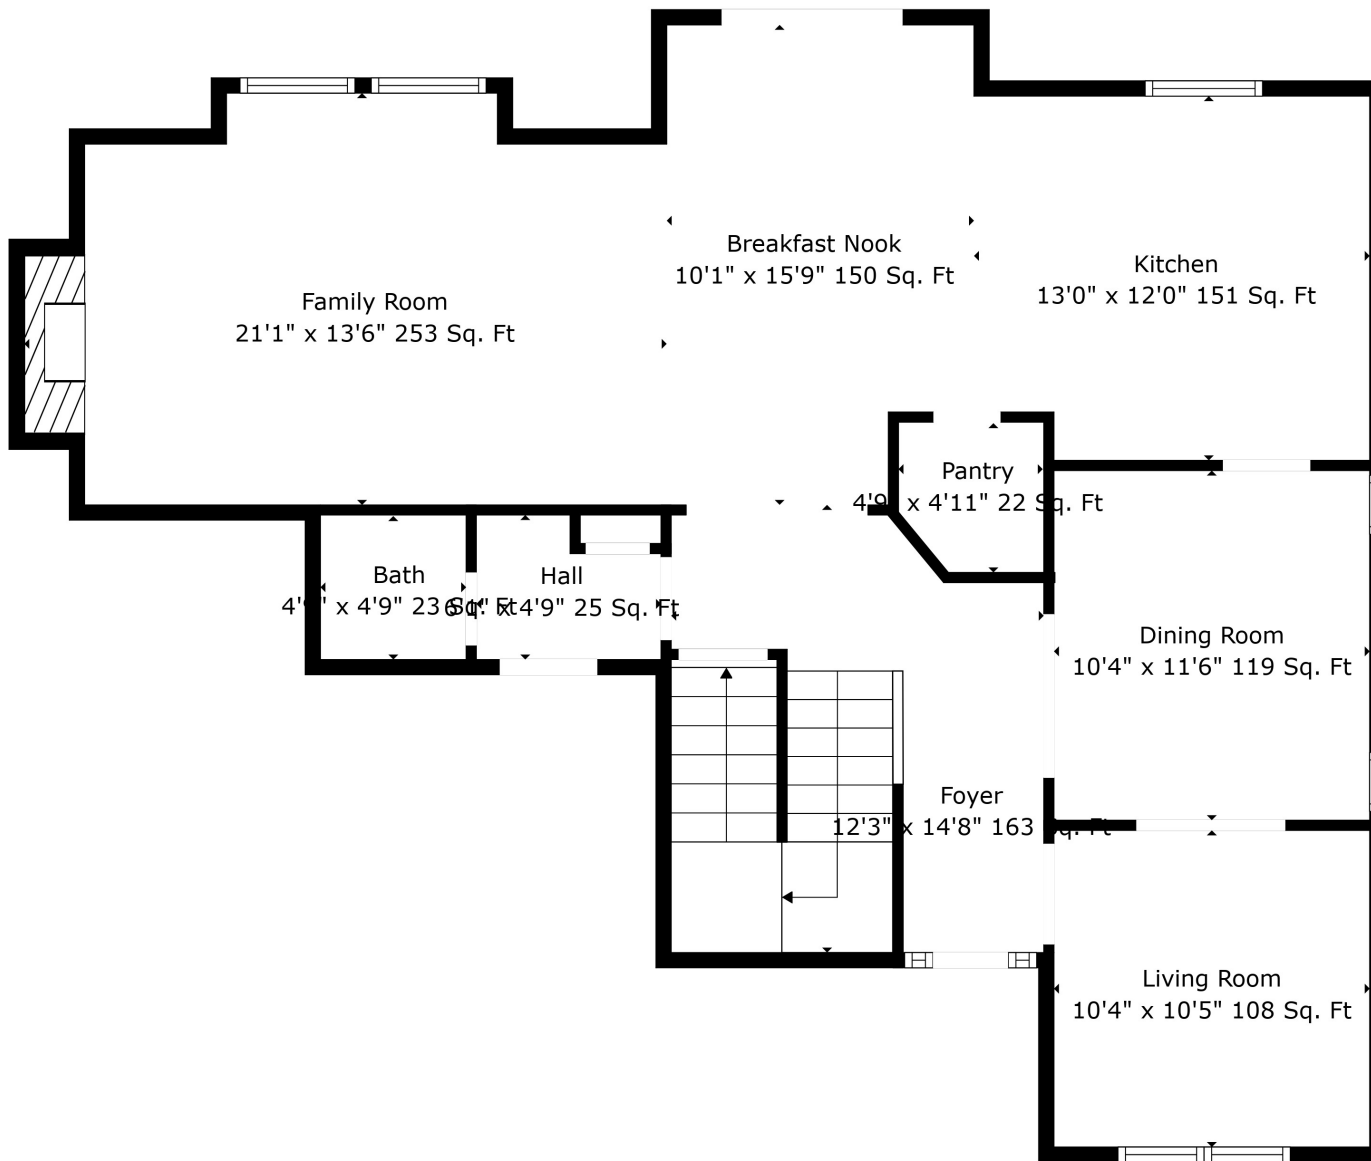

Total scanned area: 3435 sq. ft

Measurements Are Calculated By Cubicasa Technology. Deemed Highly Reliable But Not Guaranteed.

Total scanned area: 3435 sq. ft

Total scanned area: 3435 sq. ft

Measurements Are Calculated By Cubicasa Technology. Deemed Highly Reliable But Not Guaranteed.

Total scanned area: 3435 sq. ft