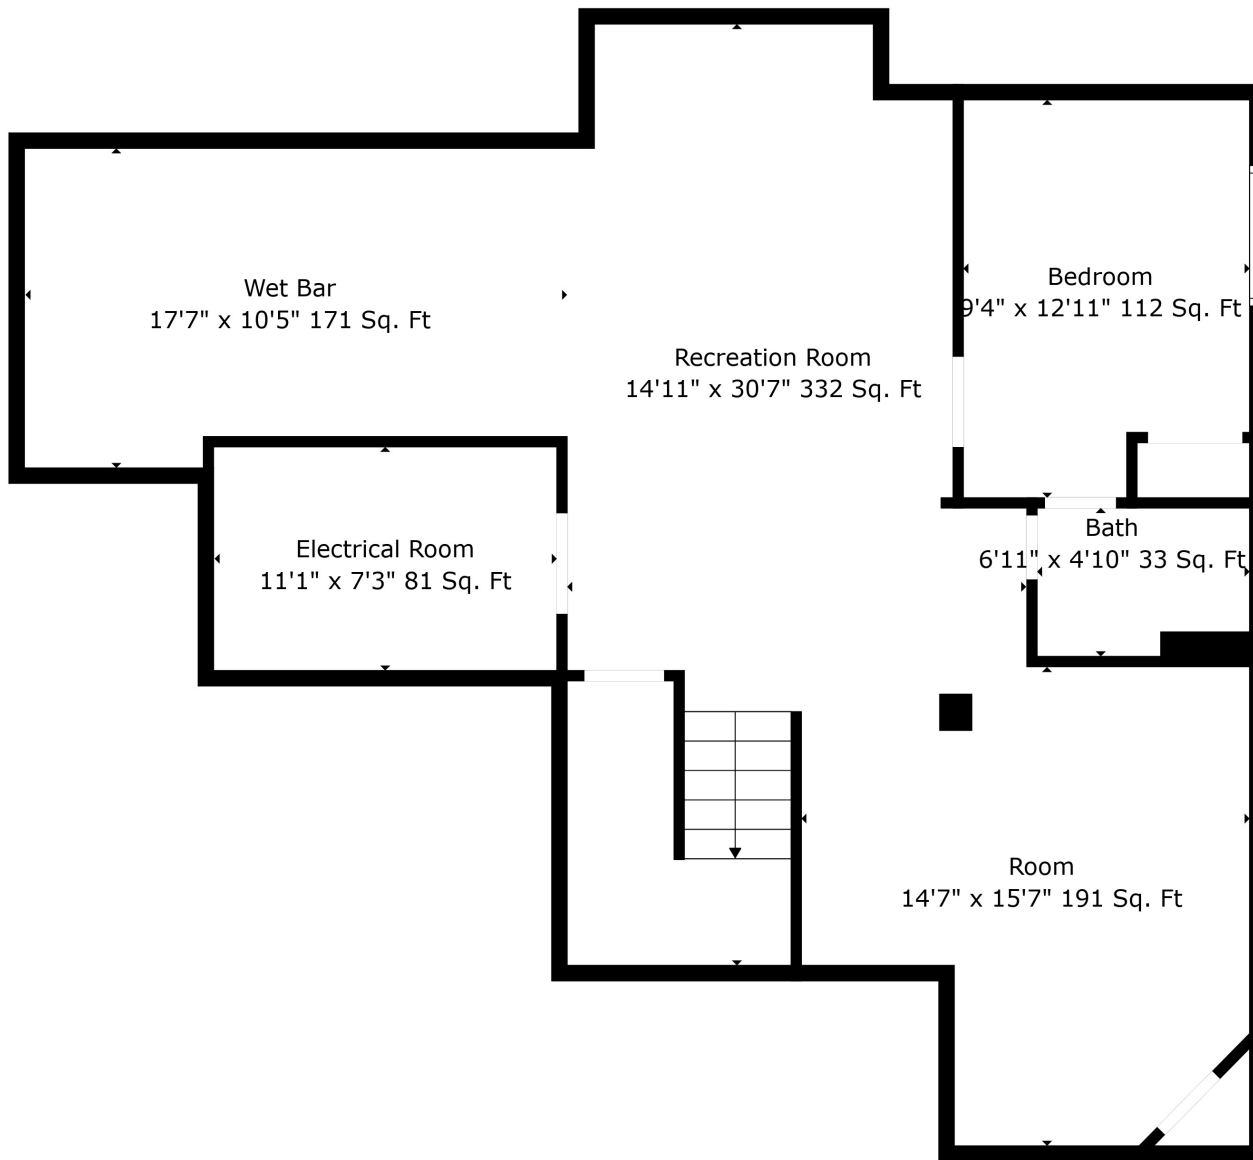

Total scanned area: 3435 sq. ft

Measurements Are Calculated By Cubicasa Technology. Deemed Highly Reliable But Not Guaranteed.

Total scanned area: 3435 sq. ft

Total scanned area: 3435 sq. ft

Measurements Are Calculated By Cubicasa Technology. Deemed Highly Reliable But Not Guaranteed.

Total scanned area: 3435 sq. ft