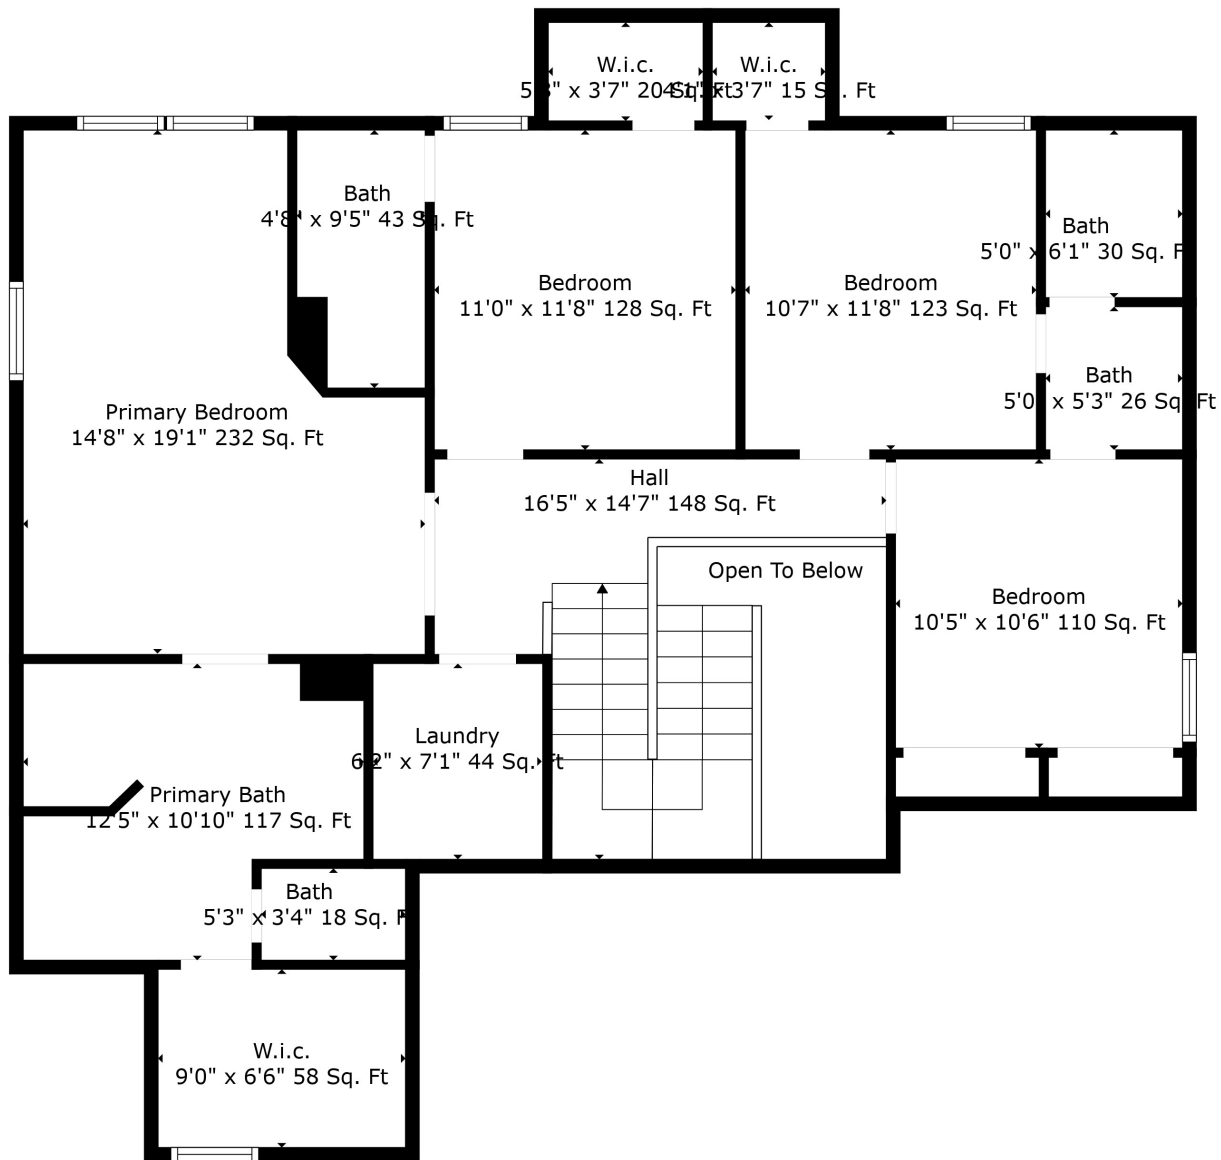

Total scanned area: 3435 sq. ft

Measurements Are Calculated By Cubicasa Technology. Deemed Highly Reliable But Not Guaranteed.

Total scanned area: 3435 sq. ft

Total scanned area: 3435 sq. ft

Measurements Are Calculated By Cubicasa Technology. Deemed Highly Reliable But Not Guaranteed.

Total scanned area: 3435 sq. ft